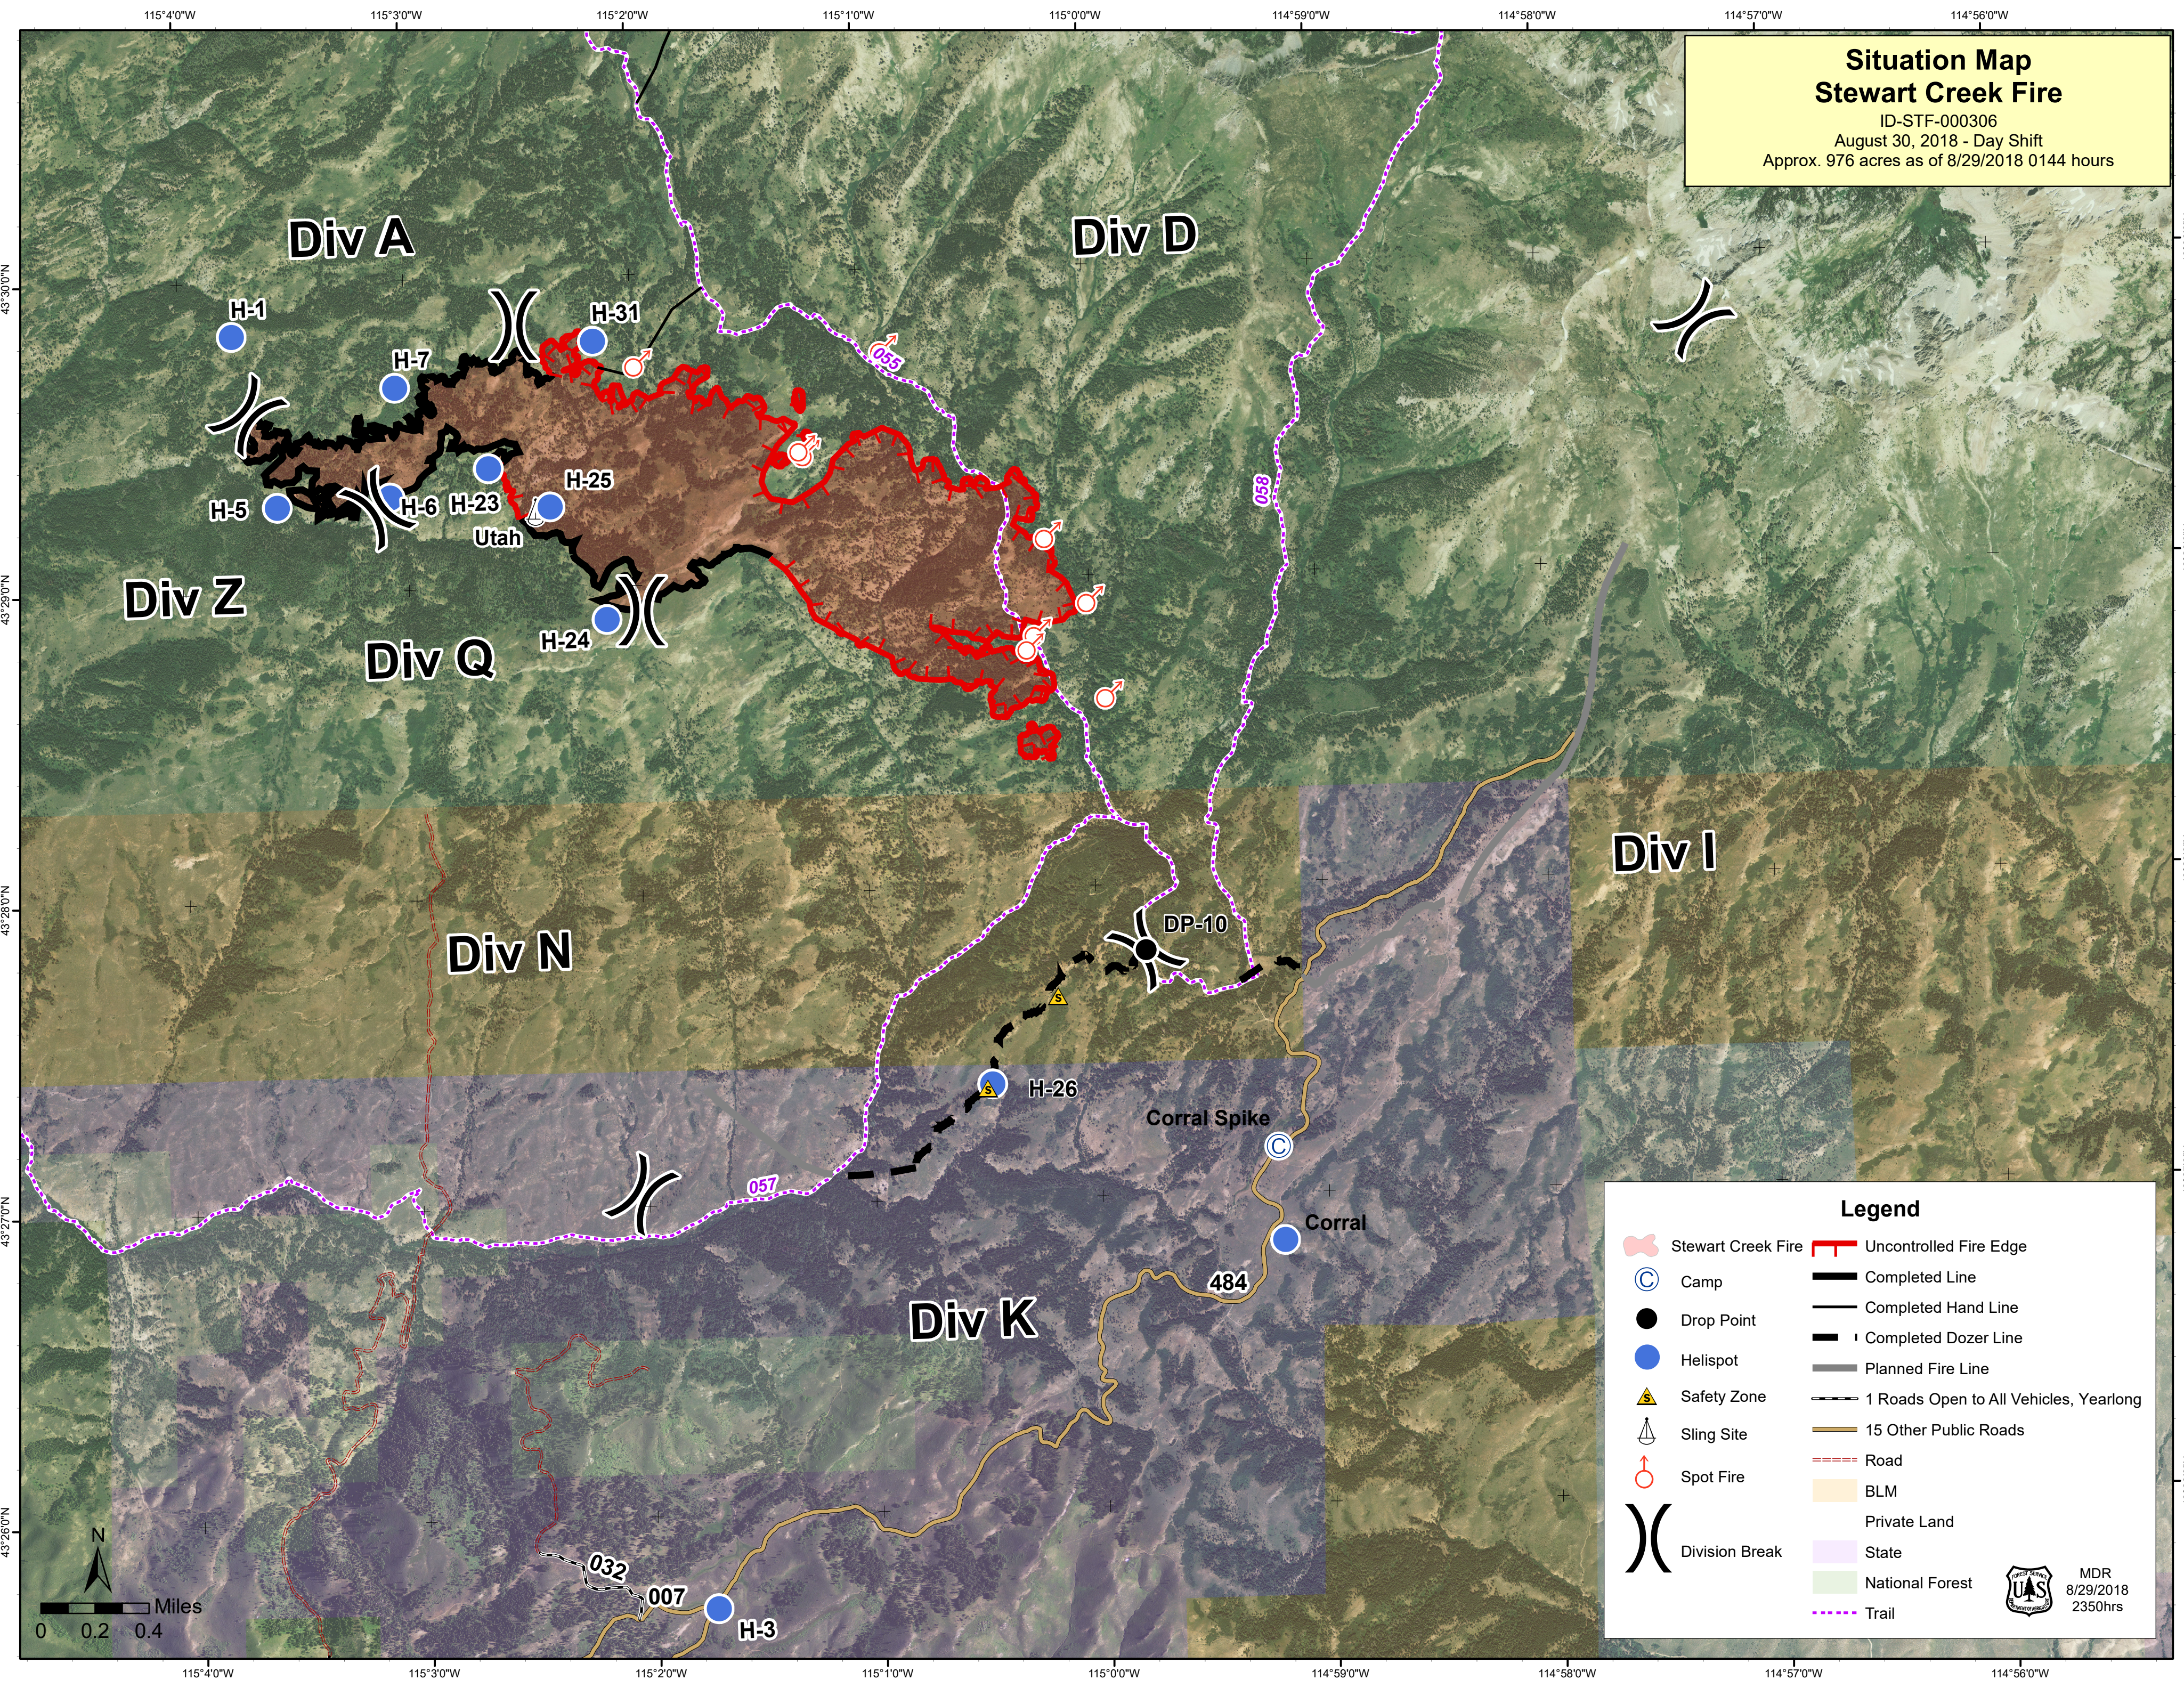

Situation Map
Stewart Creek Fire
 ID-STF-000306
 August 30, 2018 - Day Shift
 Approx. 976 acres as of 8/29/2018 0144 hours

Legend

	Stewart Creek Fire		Uncontrolled Fire Edge
	Camp		Completed Line
	Drop Point		Completed Hand Line
	Helispot		Completed Dozer Line
	Safety Zone		Planned Fire Line
	Sling Site		1 Roads Open to All Vehicles, Yearlong
	Spot Fire		15 Other Public Roads
	Division Break		Road
			BLM
			Private Land
			State
			National Forest
			Trail

MDR
 8/29/2018
 2350hrs