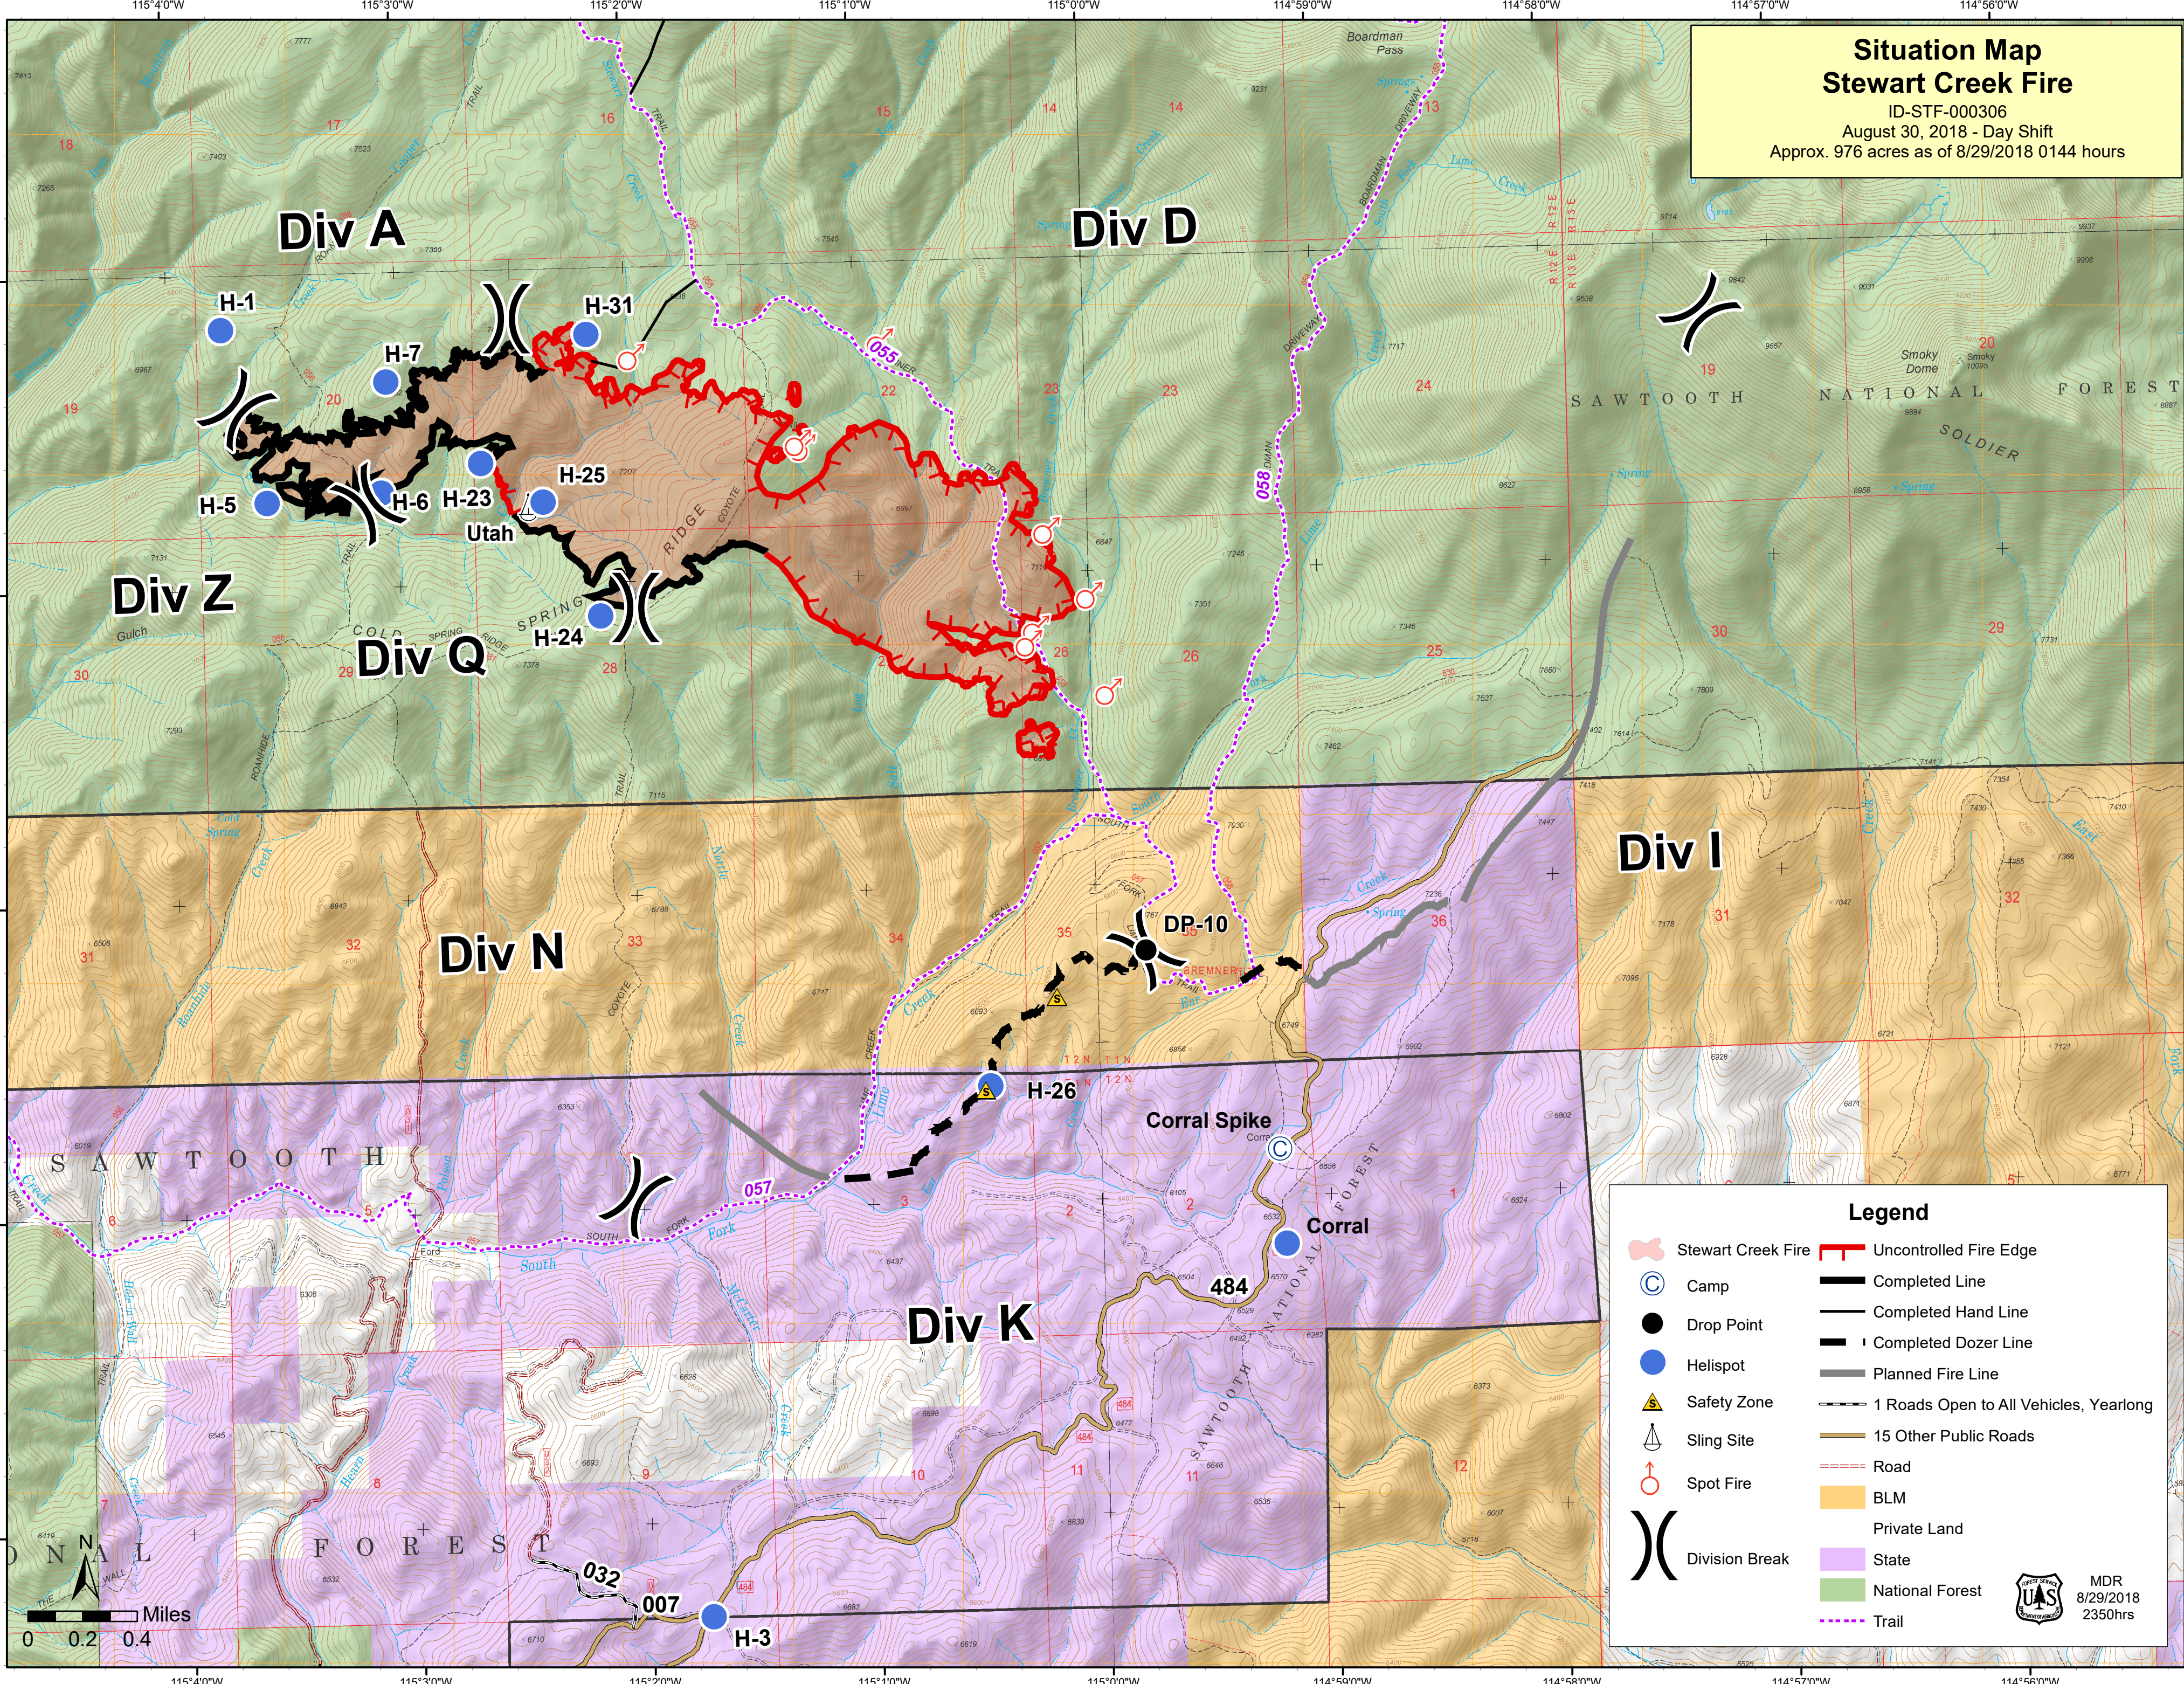

Situation Map
Stewart Creek Fire
 ID-STF-000306
 August 30, 2018 - Day Shift
 Approx. 976 acres as of 8/29/2018 0144 hours

Legend

	Stewart Creek Fire		Uncontrolled Fire Edge
	Camp		Completed Line
	Drop Point		Completed Hand Line
	Helispot		Completed Dozer Line
	Safety Zone		Planned Fire Line
	Sling Site		1 Roads Open to All Vehicles, Yearlong
	Spot Fire		15 Other Public Roads
	Division Break		Road
			BLM
			Private Land
			National Forest
			Trail

MDR
 8/29/2018
 2350hrs