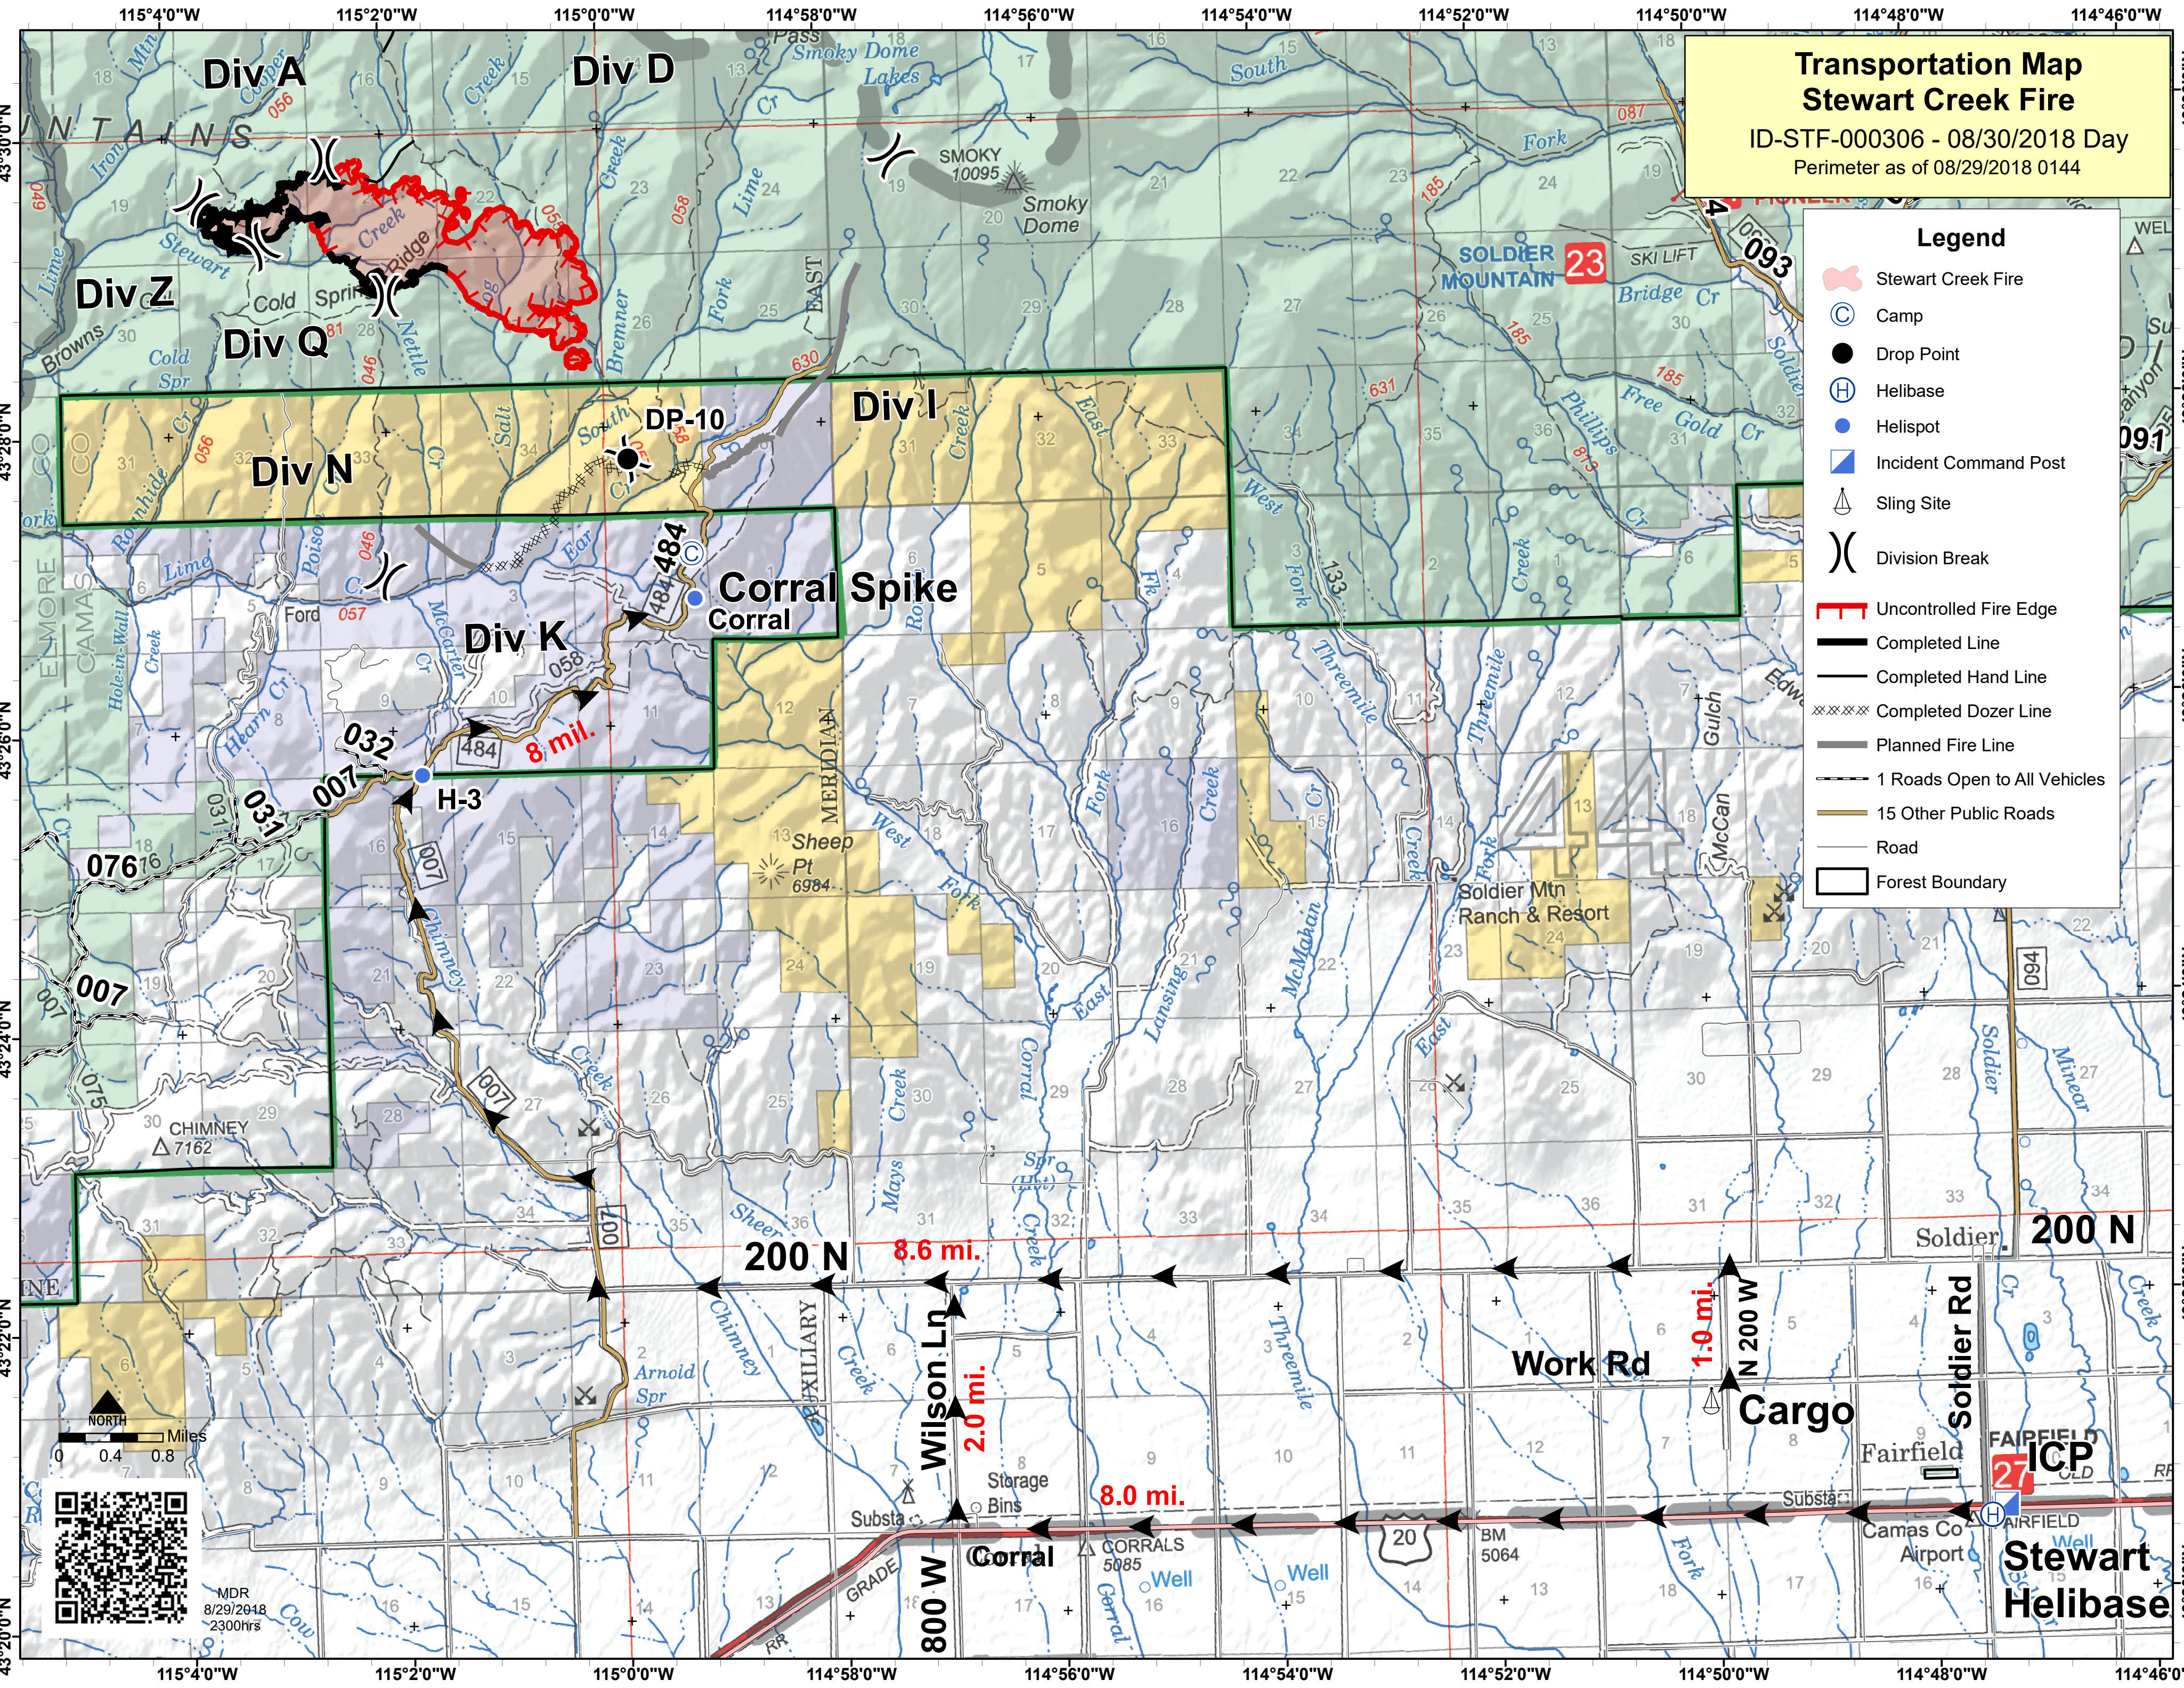

Transportation Map Stewart Creek Fire

ID-STF-000306 - 08/30/2018 Day
Perimeter as of 08/29/2018 0144

- ### Legend
- Stewart Creek Fire
 - Camp
 - Drop Point
 - Helibase
 - Helispot
 - Incident Command Post
 - Sling Site
 - Division Break
 - Uncontrolled Fire Edge
 - Completed Line
 - Completed Hand Line
 - Completed Dozer Line
 - Planned Fire Line
 - 1 Roads Open to All Vehicles
 - 15 Other Public Roads
 - Road
 - Forest Boundary

MDR
8/29/2018
2300hrs