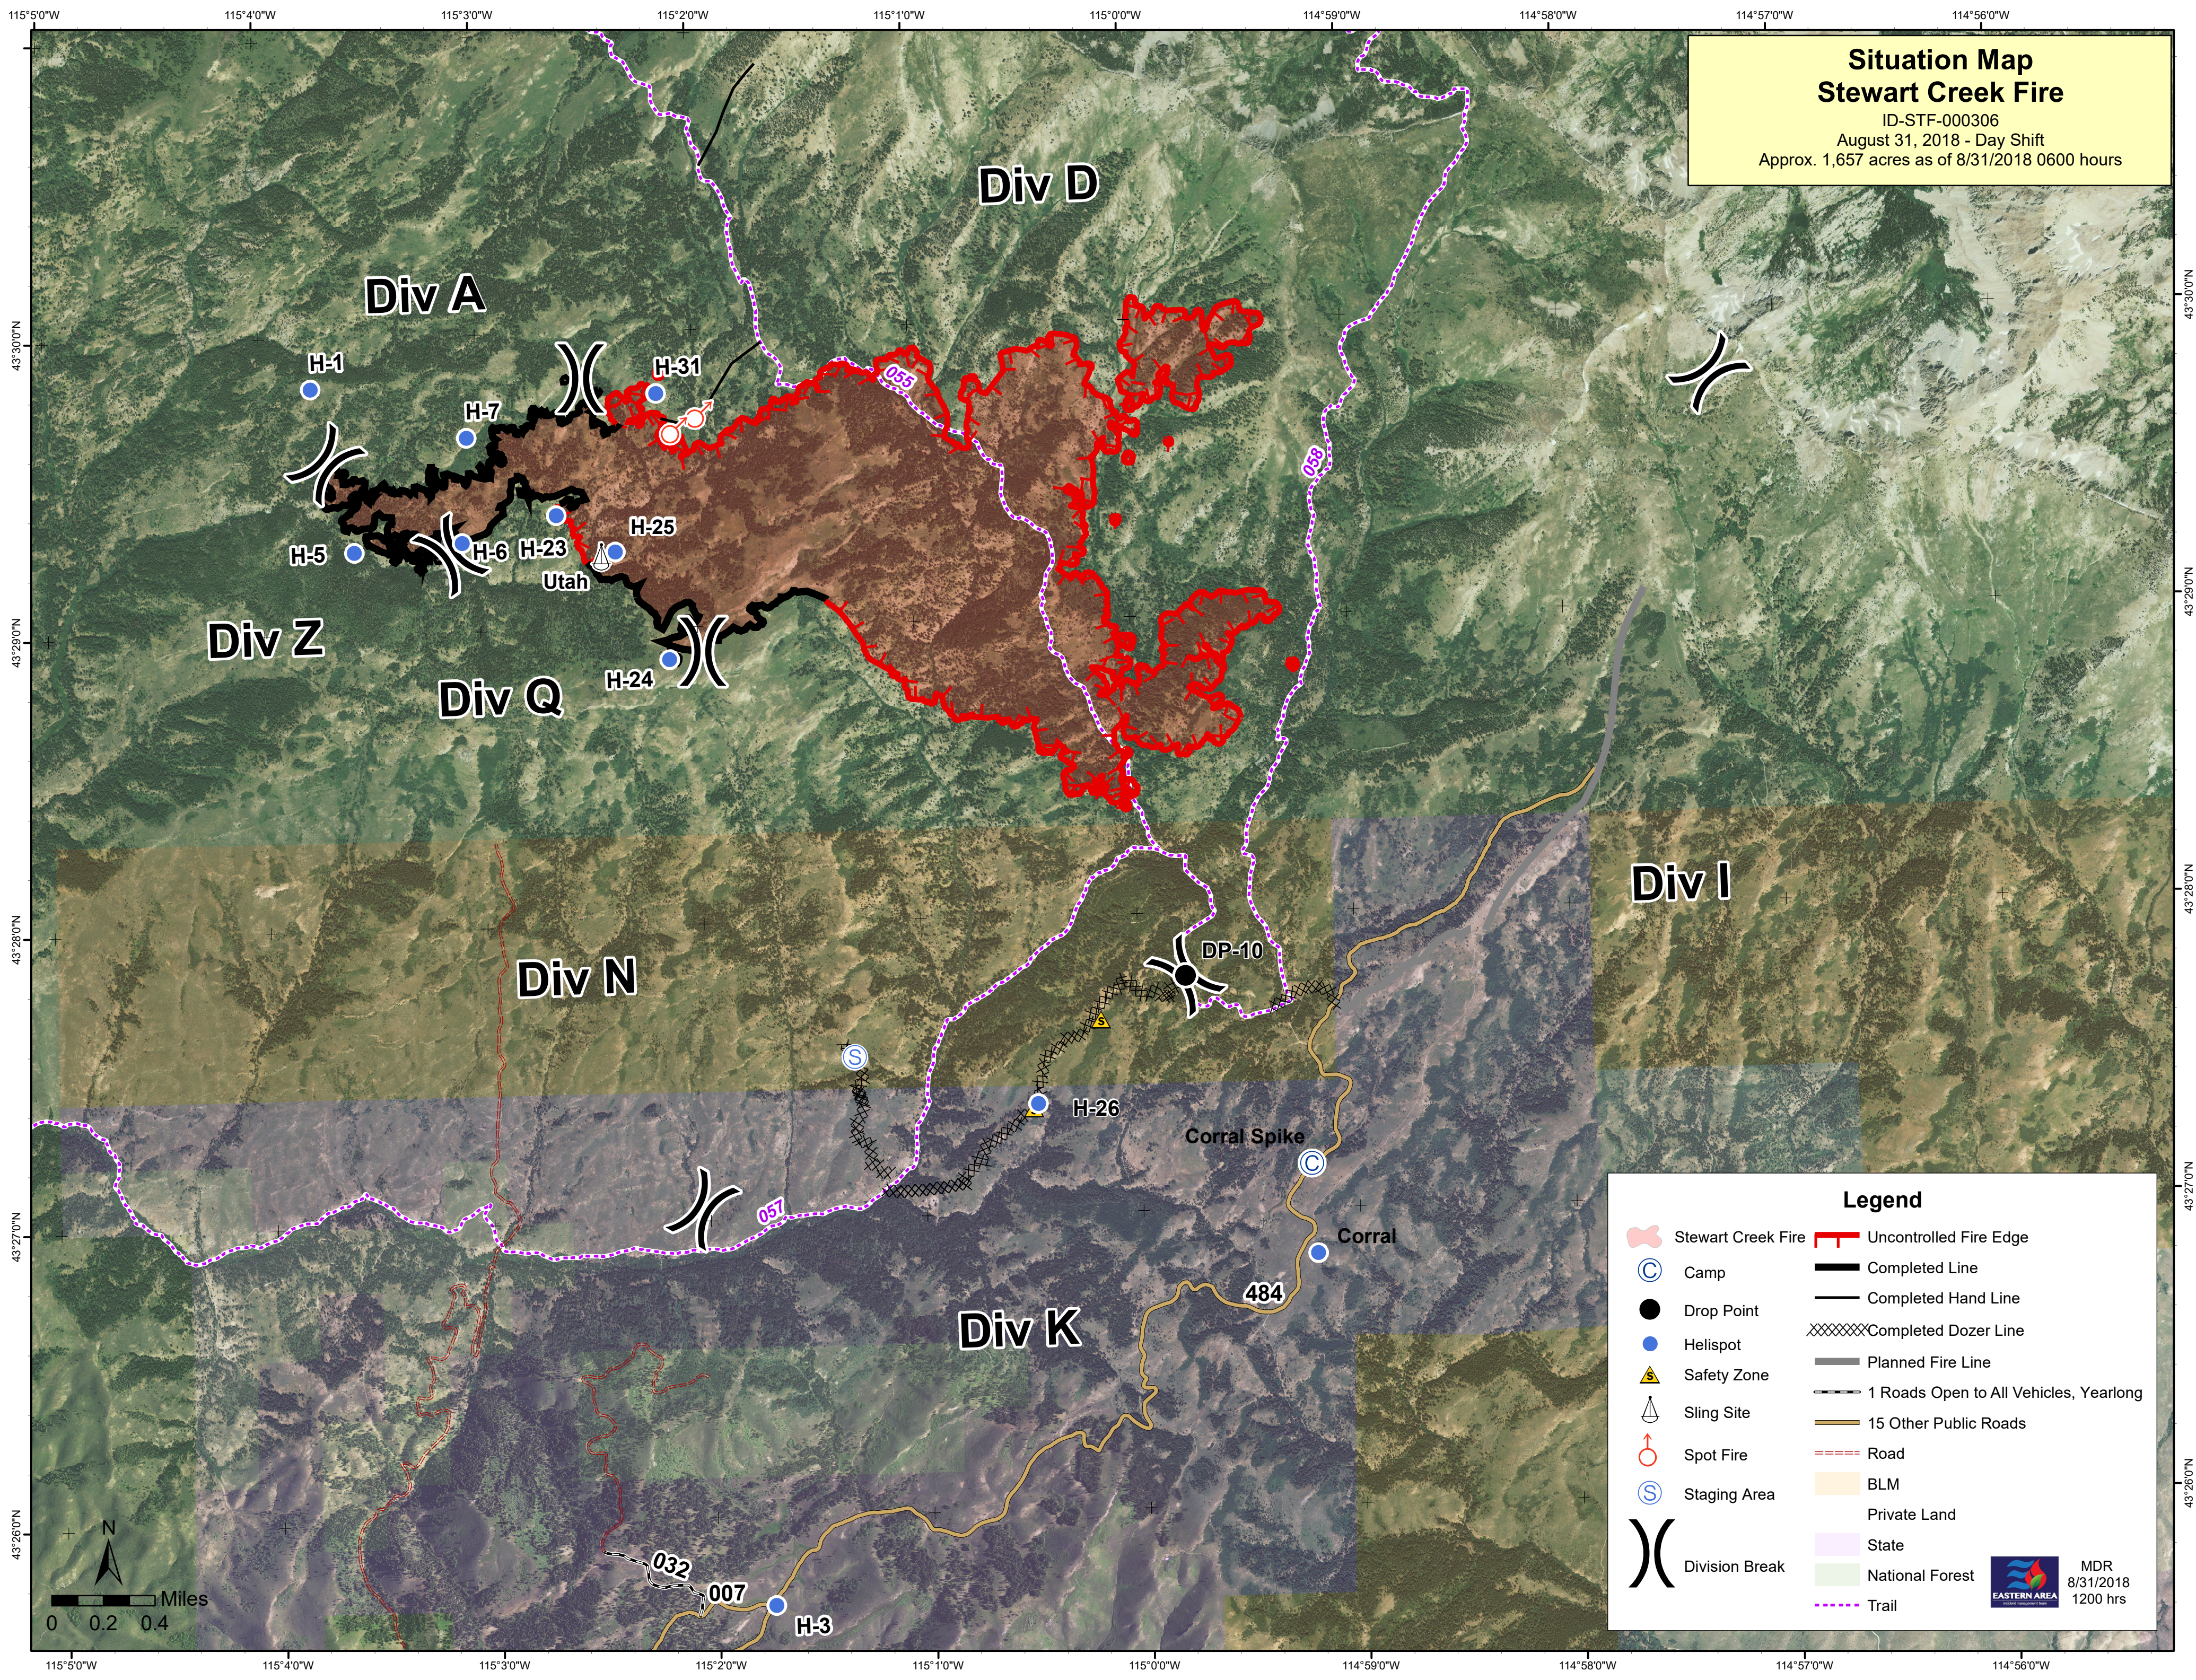

Situation Map
Stewart Creek Fire
 ID-STF-000306
 August 31, 2018 - Day Shift
 Approx. 1,657 acres as of 8/31/2018 0600 hours

Legend

	Stewart Creek Fire		Uncontrolled Fire Edge
	Camp		Completed Line
	Drop Point		Completed Hand Line
	Helispot		Completed Dozer Line
	Safety Zone		Planned Fire Line
	Sling Site		1 Roads Open to All Vehicles, Yearlong
	Spot Fire		15 Other Public Roads
	Staging Area		Road
	Division Break		BLM
			Private Land
			State
			National Forest
			Trail

MDR 8/31/2018 1200 hrs
 EASTERN AREA