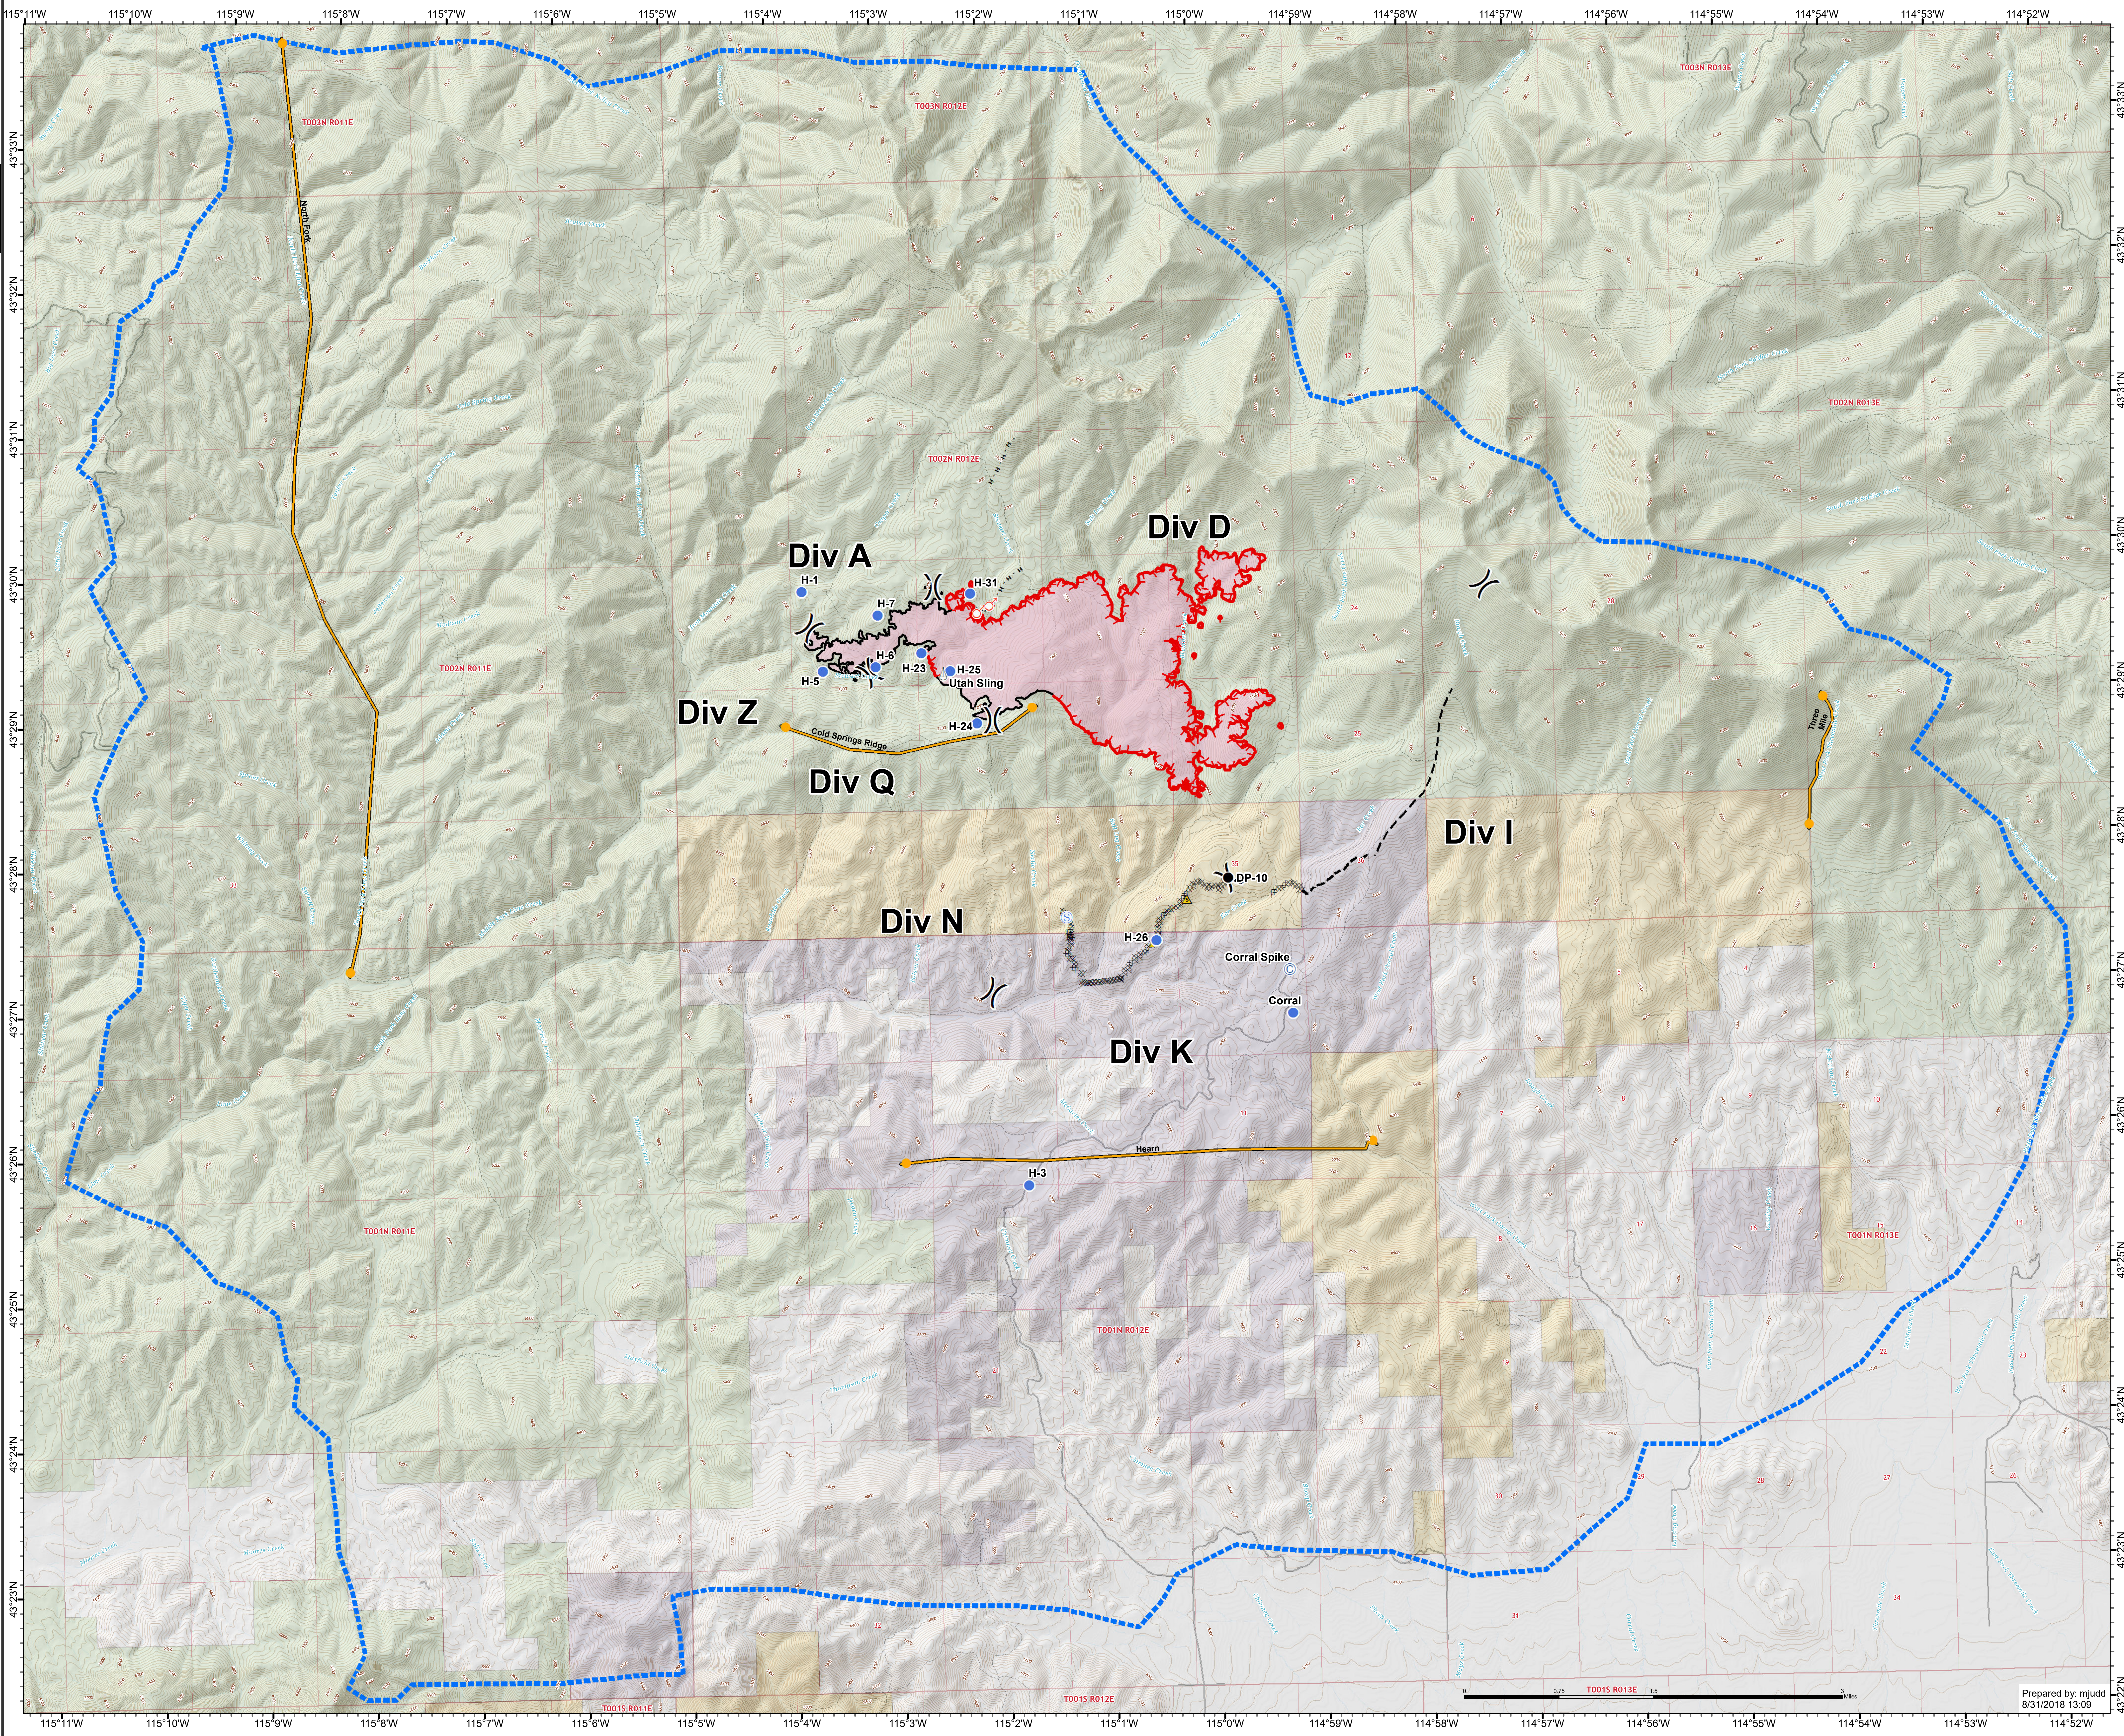

**Stewart Creek
ID-STF-000306
Aug 31, 2018
Day Shift
1,657 Acres**

**Situation
Map**

Legend

- Camp
- Drop Point
- Helispot
- ▲ Safety Zone
- ▲ Sling Site
- Spot Fire
- Staging Area
- ⌋ Division Break
- Uncontrolled Fire Edge
- Completed Line
- ⊘ Completed Dozer Line
- ⊘ Completed Hand Line
- - - Planned Fire Line
- ▭ Wildfire Daily Fire Perimeter
- Management Action Point
- ⬡ Planning Area
- BLM
- PRIVATE
- STATE
- USFS
- Footbridge
- Road - Light Duty - Paved
- Trail

1:25,000

NAD 1983 UTM Zone 11N
Transverse Mercator
North American 1983
Fire Perimeter Updated:
8/31/2018 10:50

Prepared by: mjjod
8/31/2018 13:09