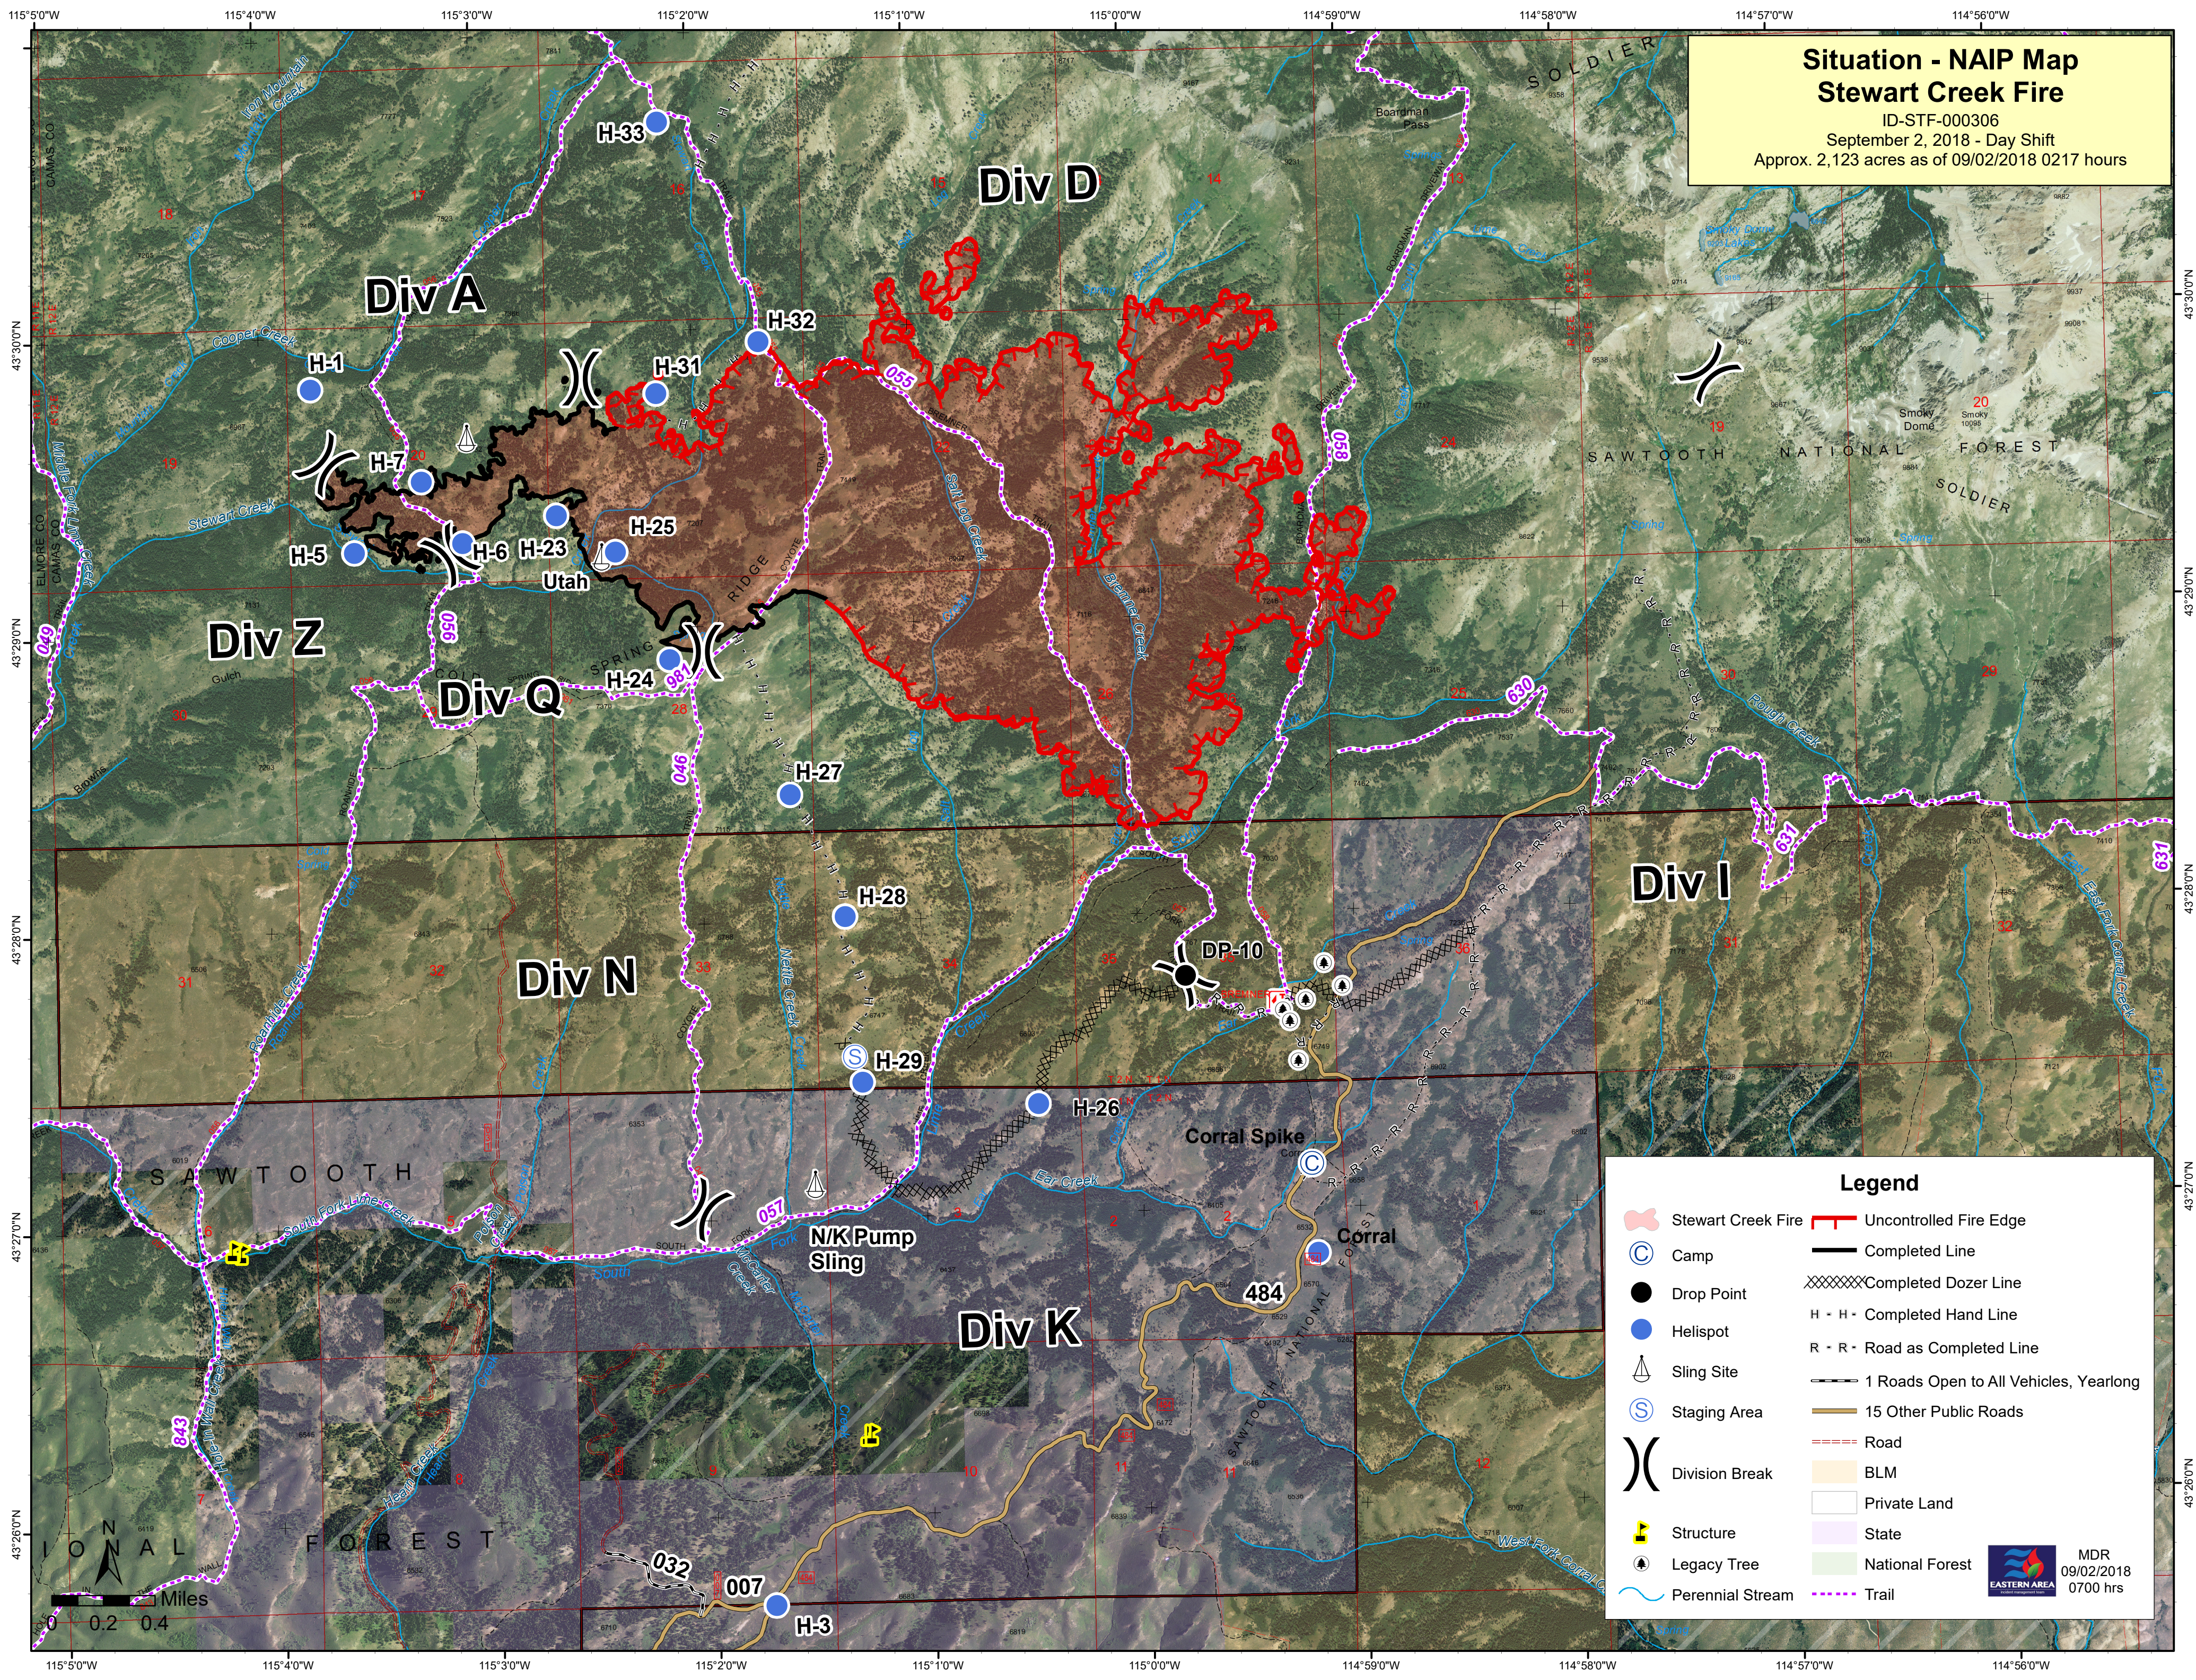

Situation - NAIP Map
Stewart Creek Fire
 ID-STF-000306
 September 2, 2018 - Day Shift
 Approx. 2,123 acres as of 09/02/2018 0217 hours

Legend

	Stewart Creek Fire		Uncontrolled Fire Edge
	Camp		Completed Line
	Drop Point		Completed Dozer Line
	Helispot		Completed Hand Line
	Sling Site		Road as Completed Line
	Staging Area		1 Roads Open to All Vehicles, Yearlong
	Division Break		15 Other Public Roads
	Structure		Road
	Legacy Tree		BLM
	Perennial Stream		Private Land
			State
			National Forest
			Trail

MDR
 09/02/2018
 0700 hrs