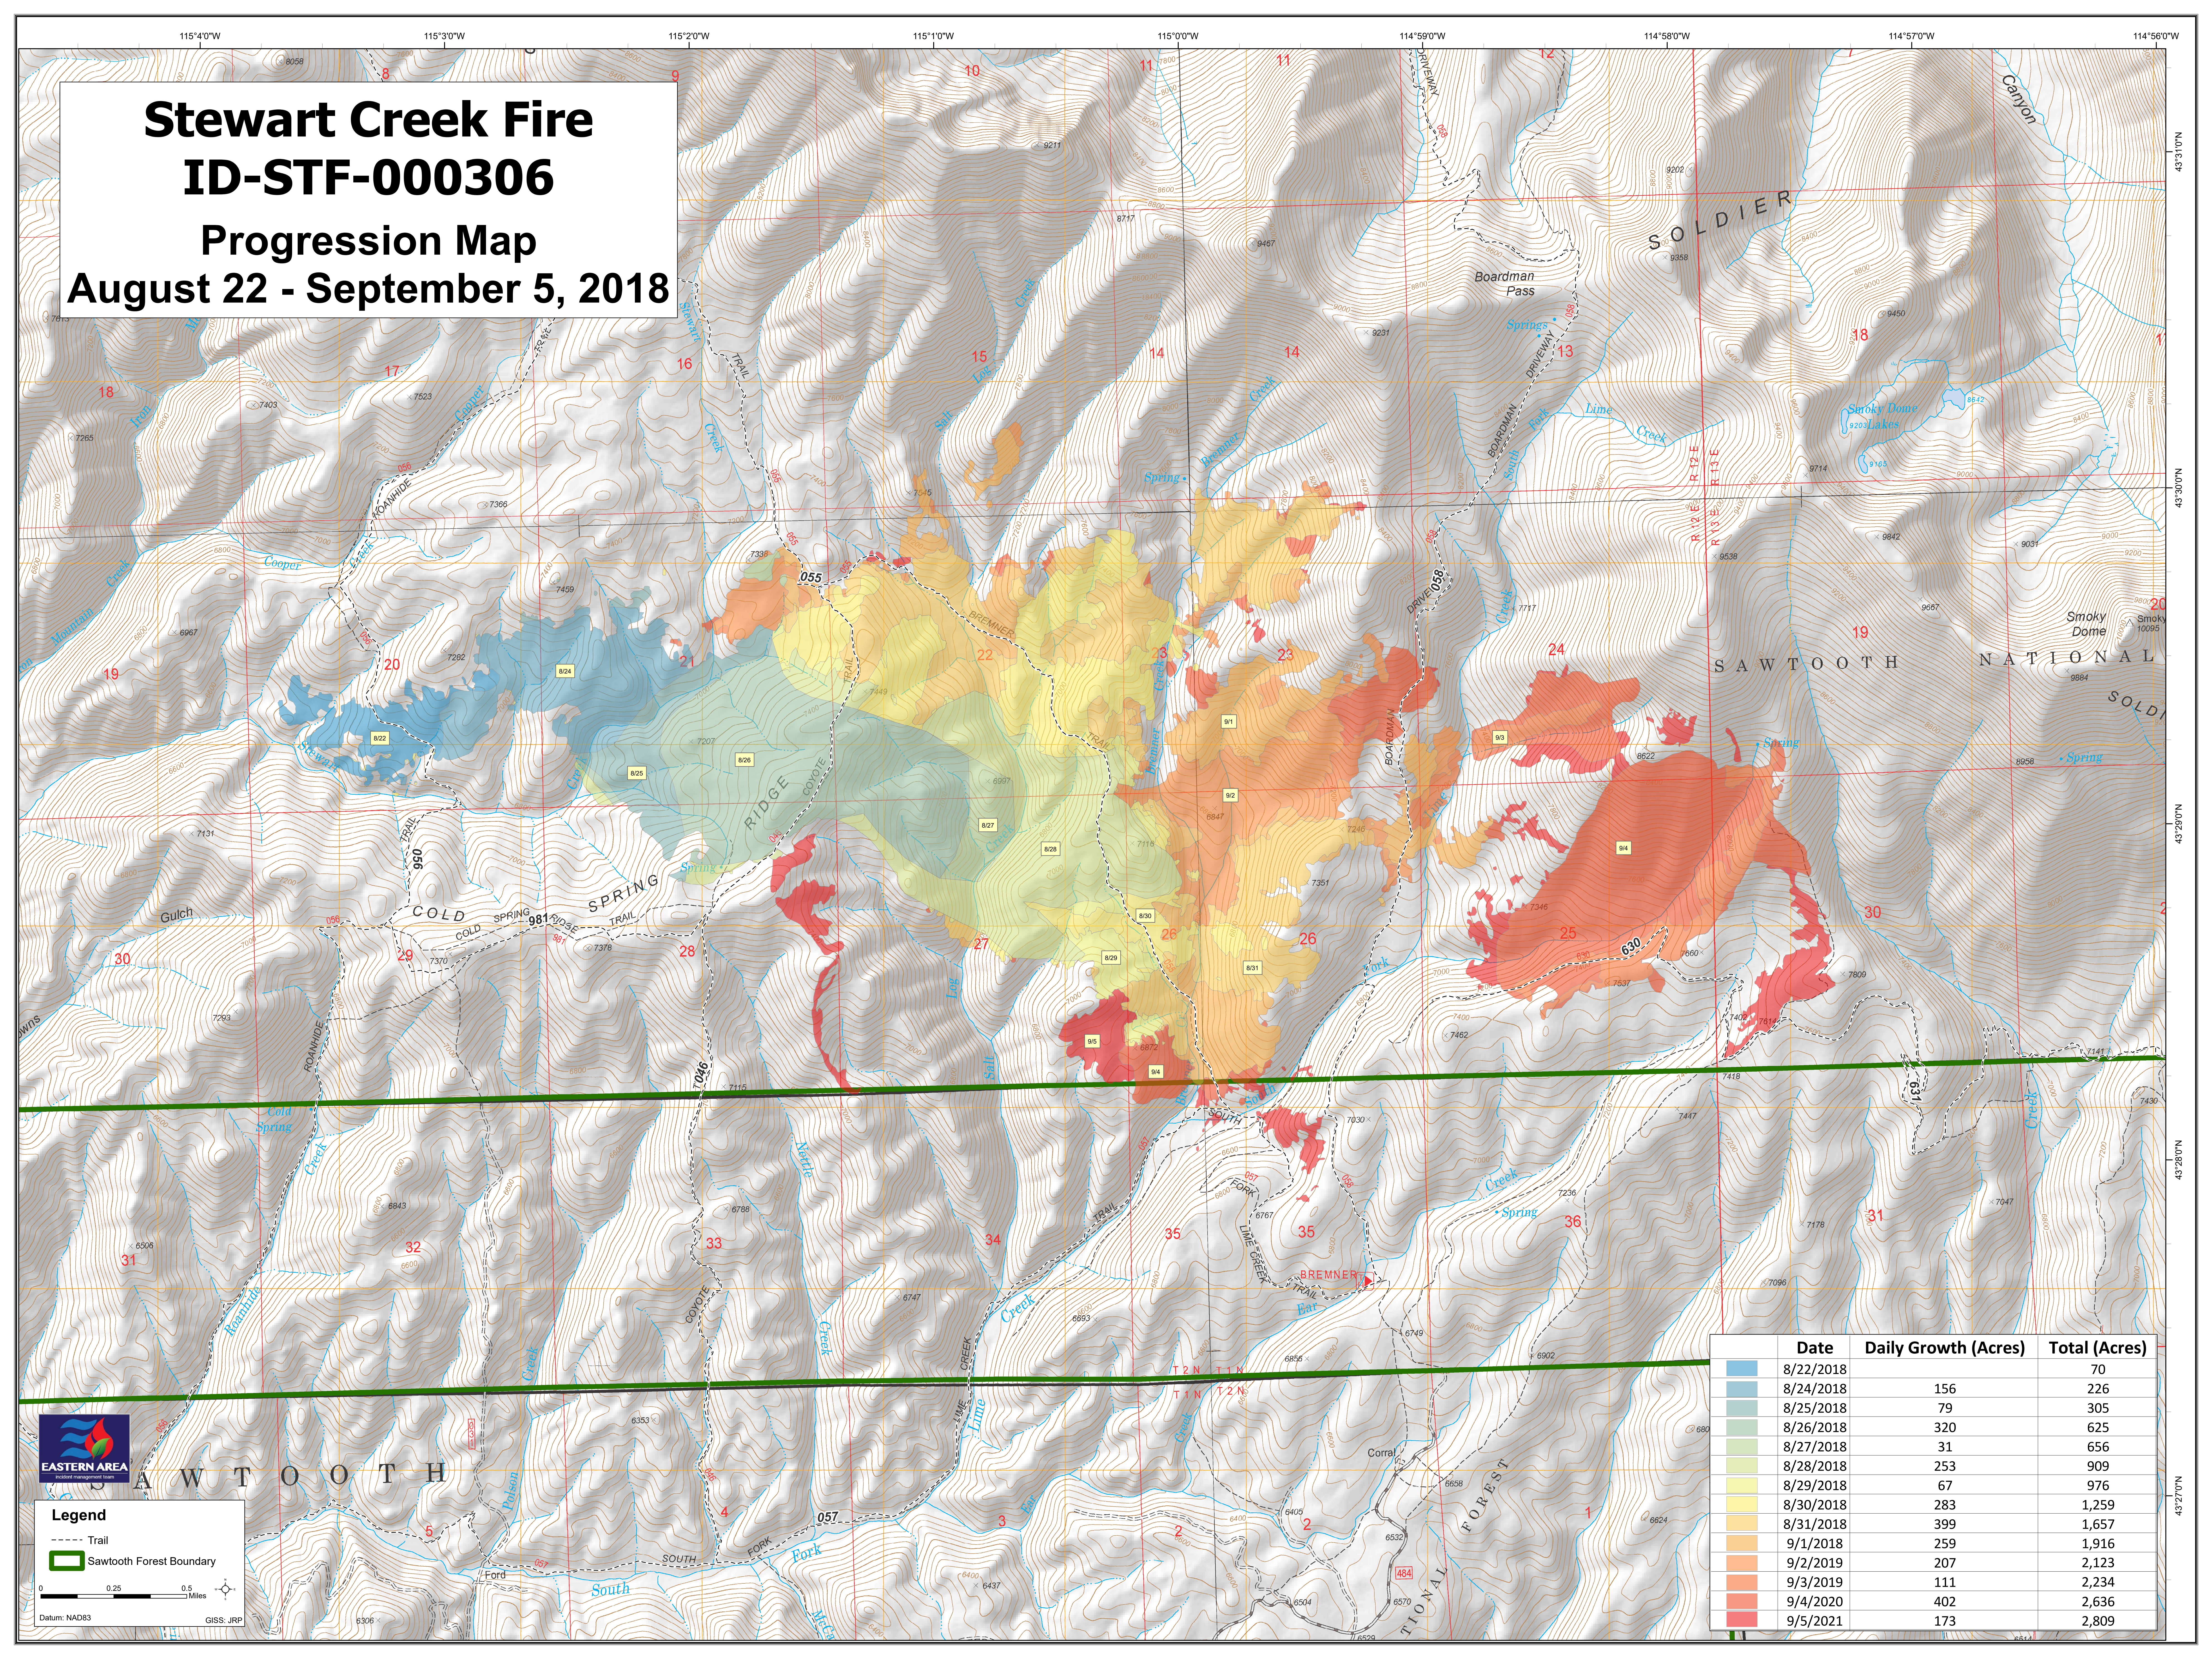

Stewart Creek Fire ID-STF-000306 Progression Map August 22 - September 5, 2018

Date	Daily Growth (Acres)	Total (Acres)
8/22/2018	70	70
8/24/2018	156	226
8/25/2018	79	305
8/26/2018	320	625
8/27/2018	31	656
8/28/2018	253	909
8/29/2018	67	976
8/30/2018	283	1,259
8/31/2018	399	1,657
9/1/2018	259	1,916
9/2/2018	207	2,123
9/3/2018	111	2,234
9/4/2018	402	2,636
9/5/2018	173	2,809

Legend

- Trail
- ▭ Sawtooth Forest Boundary

0 0.25 0.5 Miles

Datum: NAD83 GISS_JRP