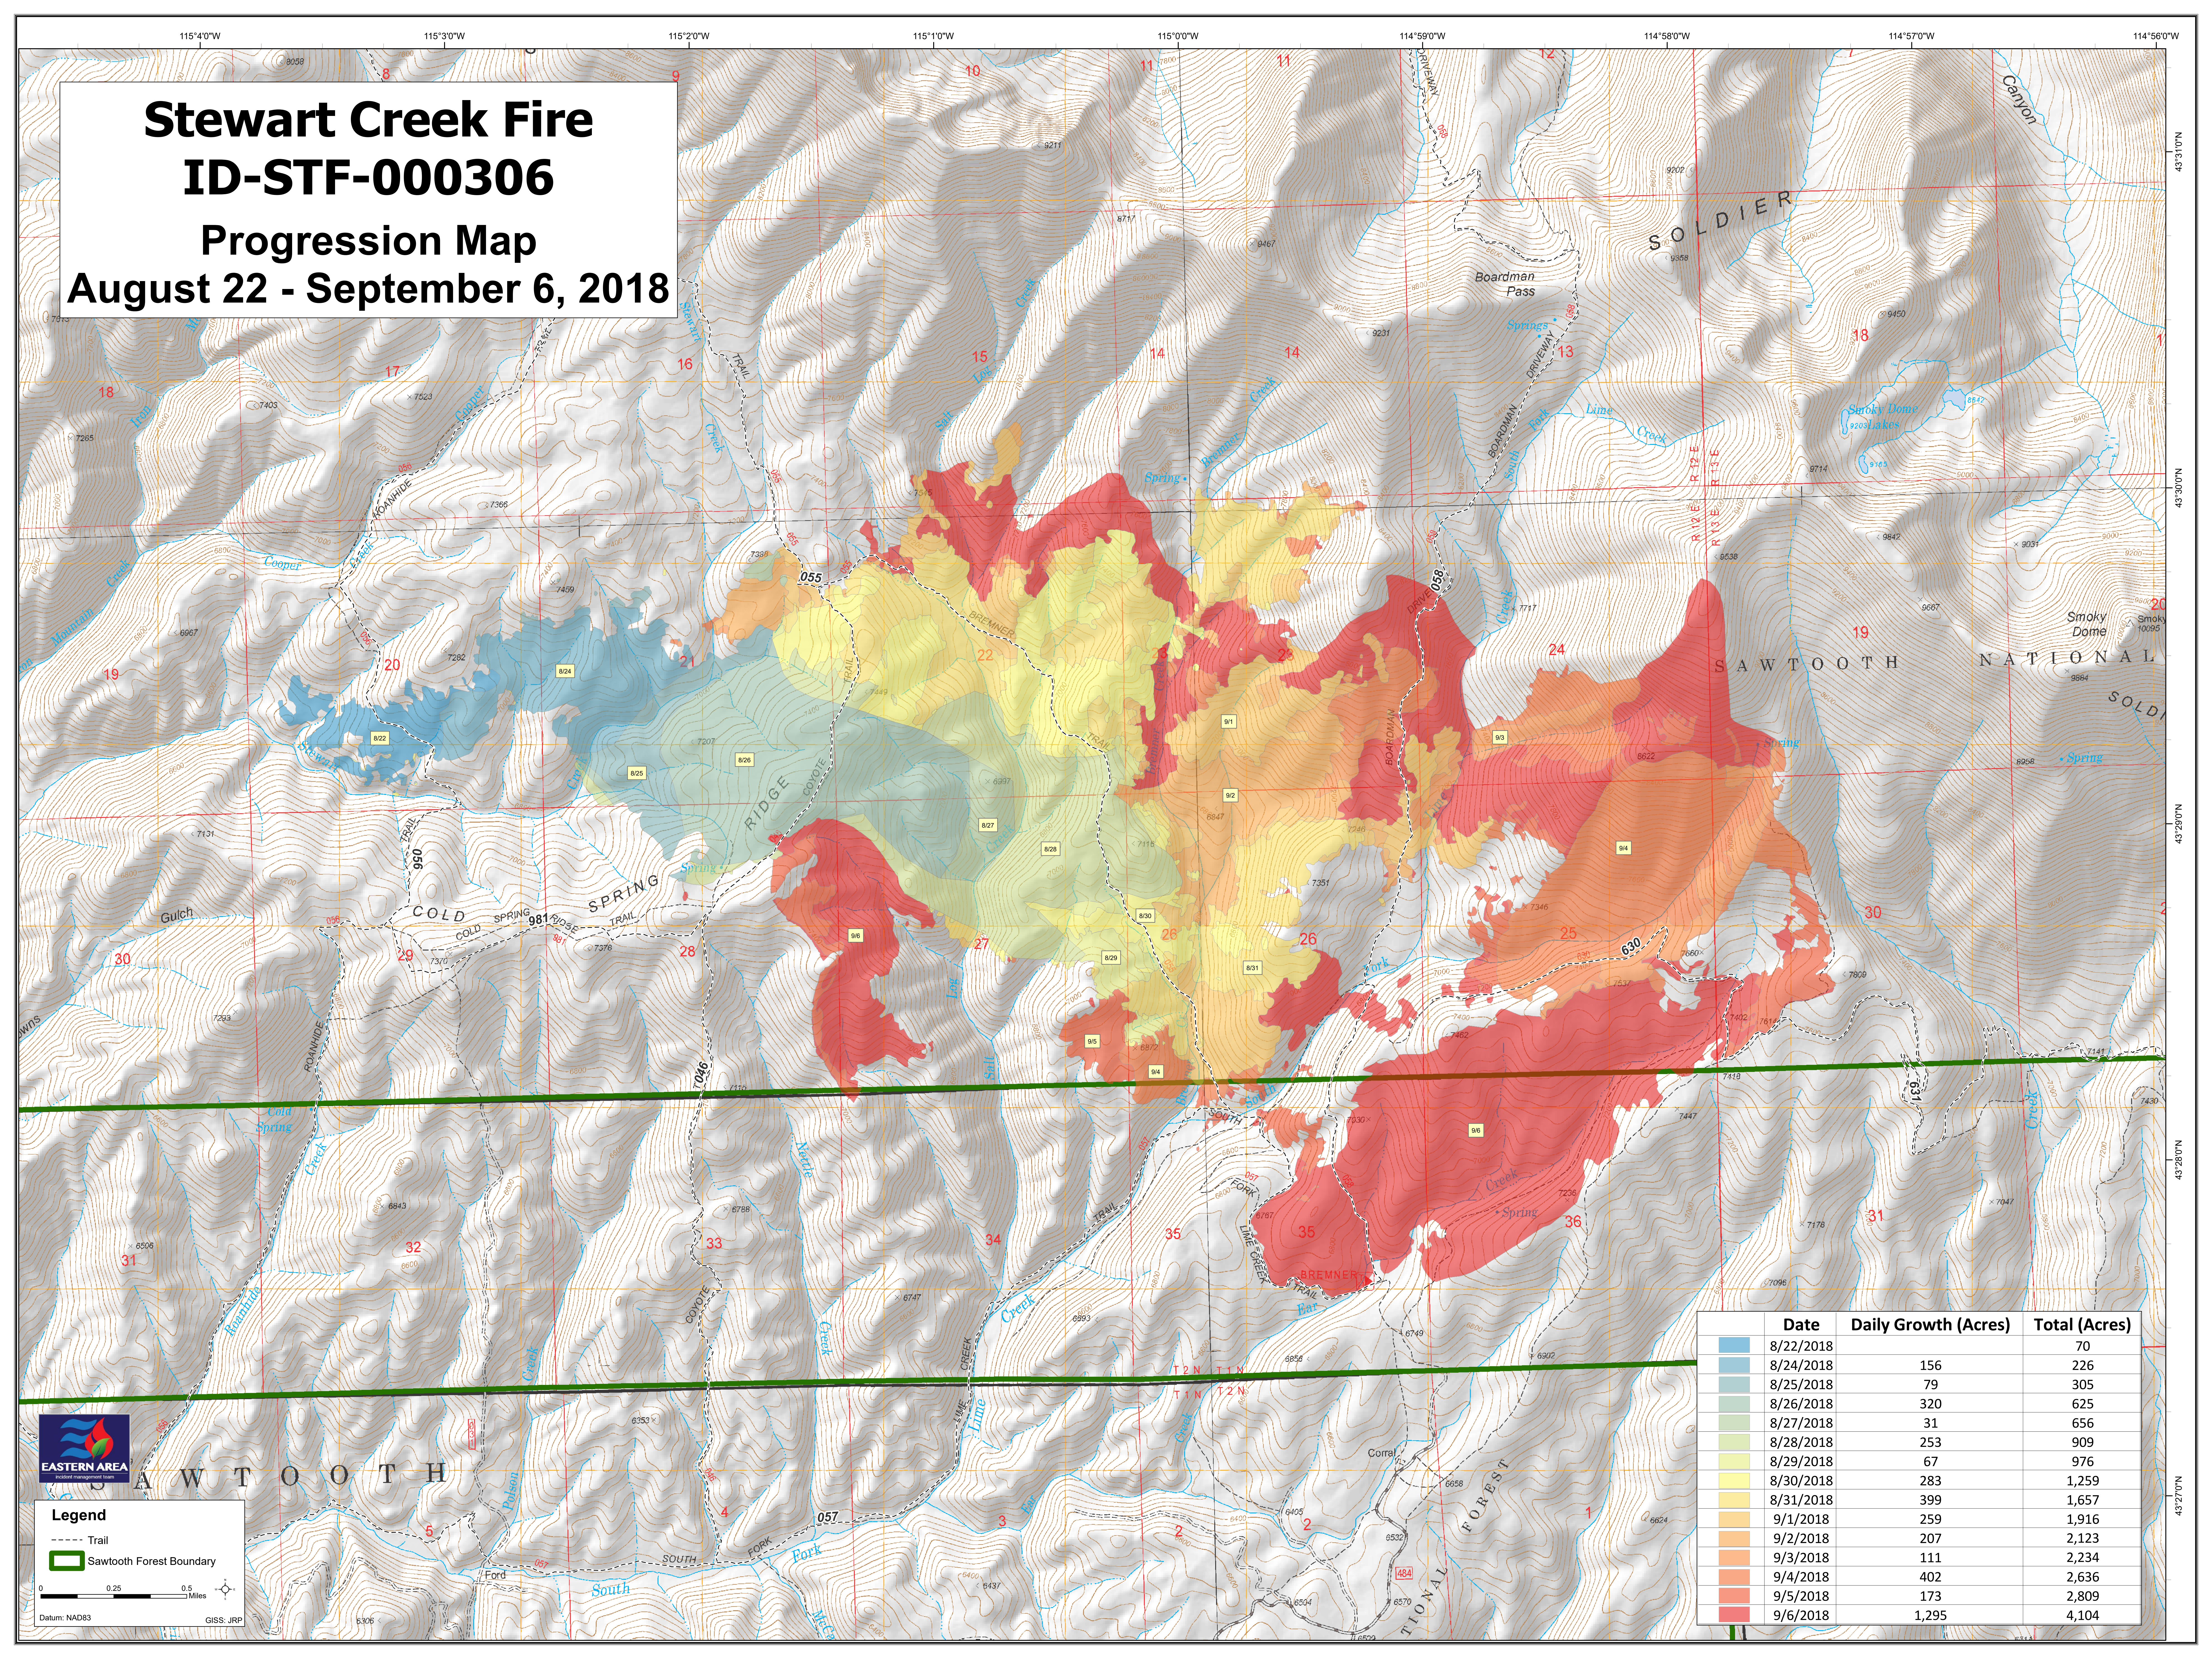

Stewart Creek Fire ID-STF-000306 Progression Map August 22 - September 6, 2018

Date	Daily Growth (Acres)	Total (Acres)
8/22/2018		70
8/24/2018	156	226
8/25/2018	79	305
8/26/2018	320	625
8/27/2018	31	656
8/28/2018	253	909
8/29/2018	67	976
8/30/2018	283	1,259
8/31/2018	399	1,657
9/1/2018	259	1,916
9/2/2018	207	2,123
9/3/2018	111	2,234
9/4/2018	402	2,636
9/5/2018	173	2,809
9/6/2018	1,295	4,104

Legend

- Trail
- ▭ Sawtooth Forest Boundary

0 0.25 0.5 Miles

Datum: NAD83 GISS_JRP