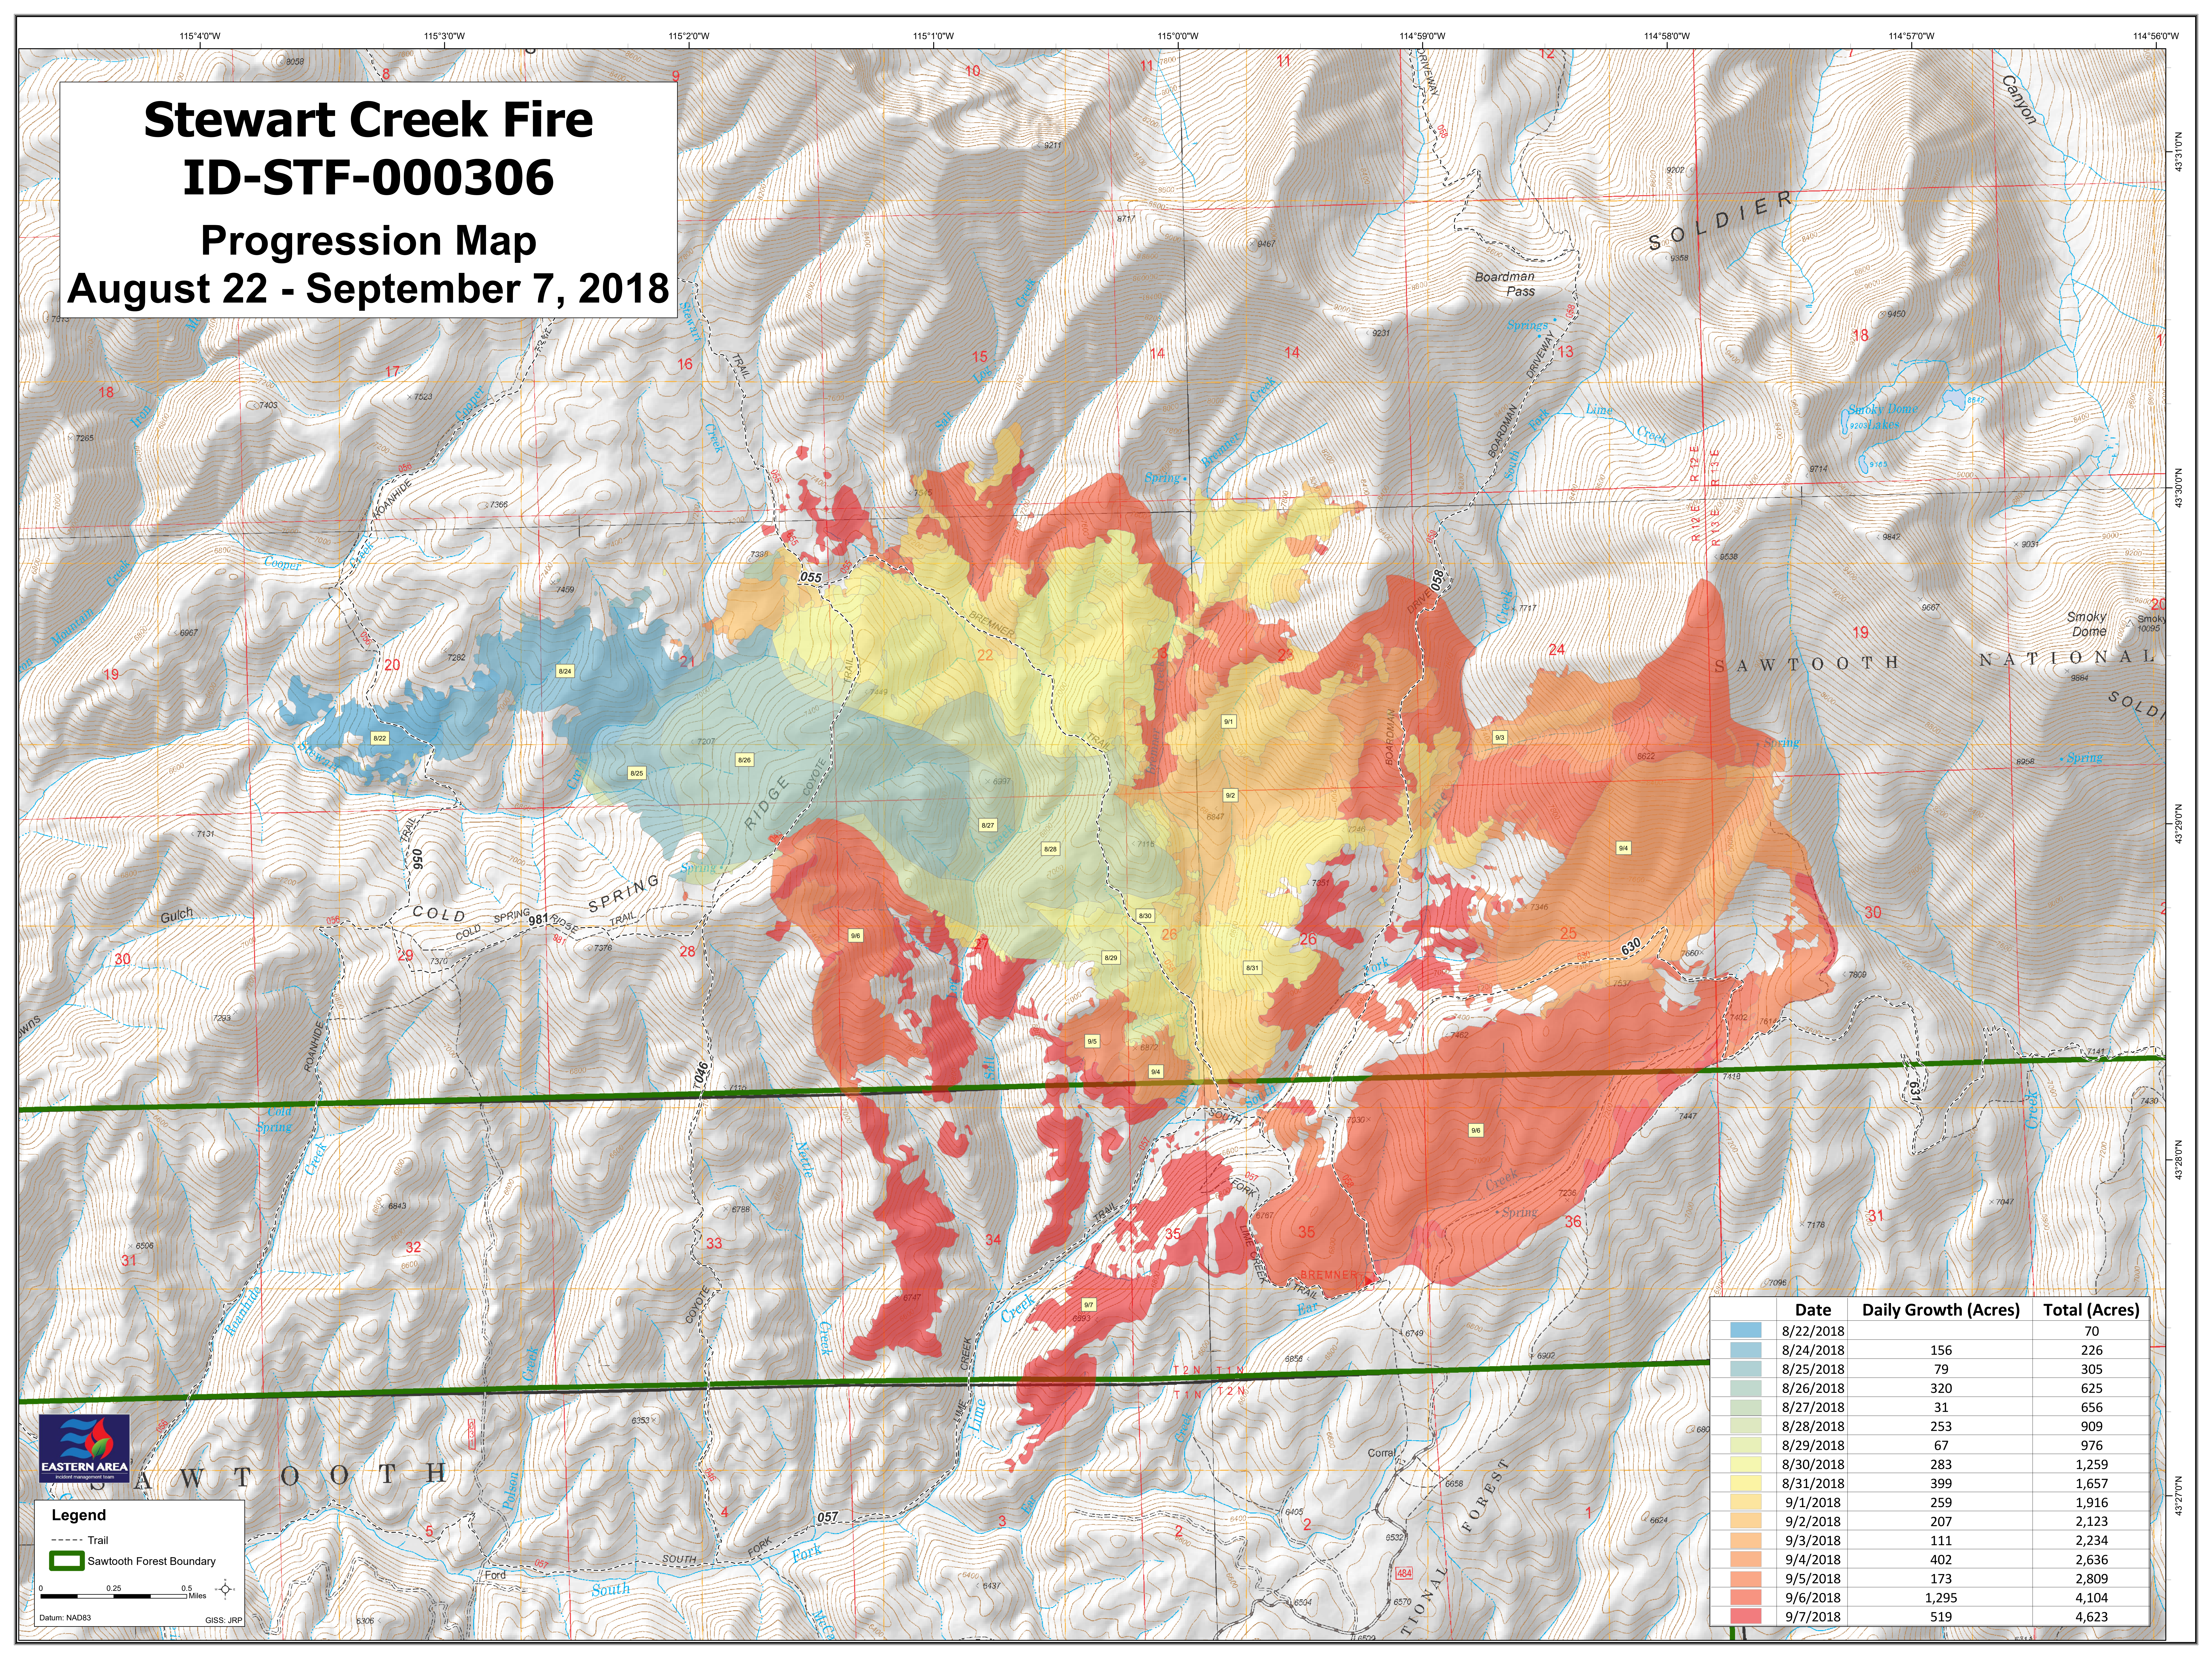

Stewart Creek Fire ID-STF-000306 Progression Map August 22 - September 7, 2018

Date	Daily Growth (Acres)	Total (Acres)
8/22/2018		70
8/24/2018	156	226
8/25/2018	79	305
8/26/2018	320	625
8/27/2018	31	656
8/28/2018	253	909
8/29/2018	67	976
8/30/2018	283	1,259
8/31/2018	399	1,657
9/1/2018	259	1,916
9/2/2018	207	2,123
9/3/2018	111	2,234
9/4/2018	402	2,636
9/5/2018	173	2,809
9/6/2018	1,295	4,104
9/7/2018	519	4,623

Legend

- Trail
- ▭ Sawtooth Forest Boundary

0 0.25 0.5 Miles

Datum: NAD83 GISS: JRP