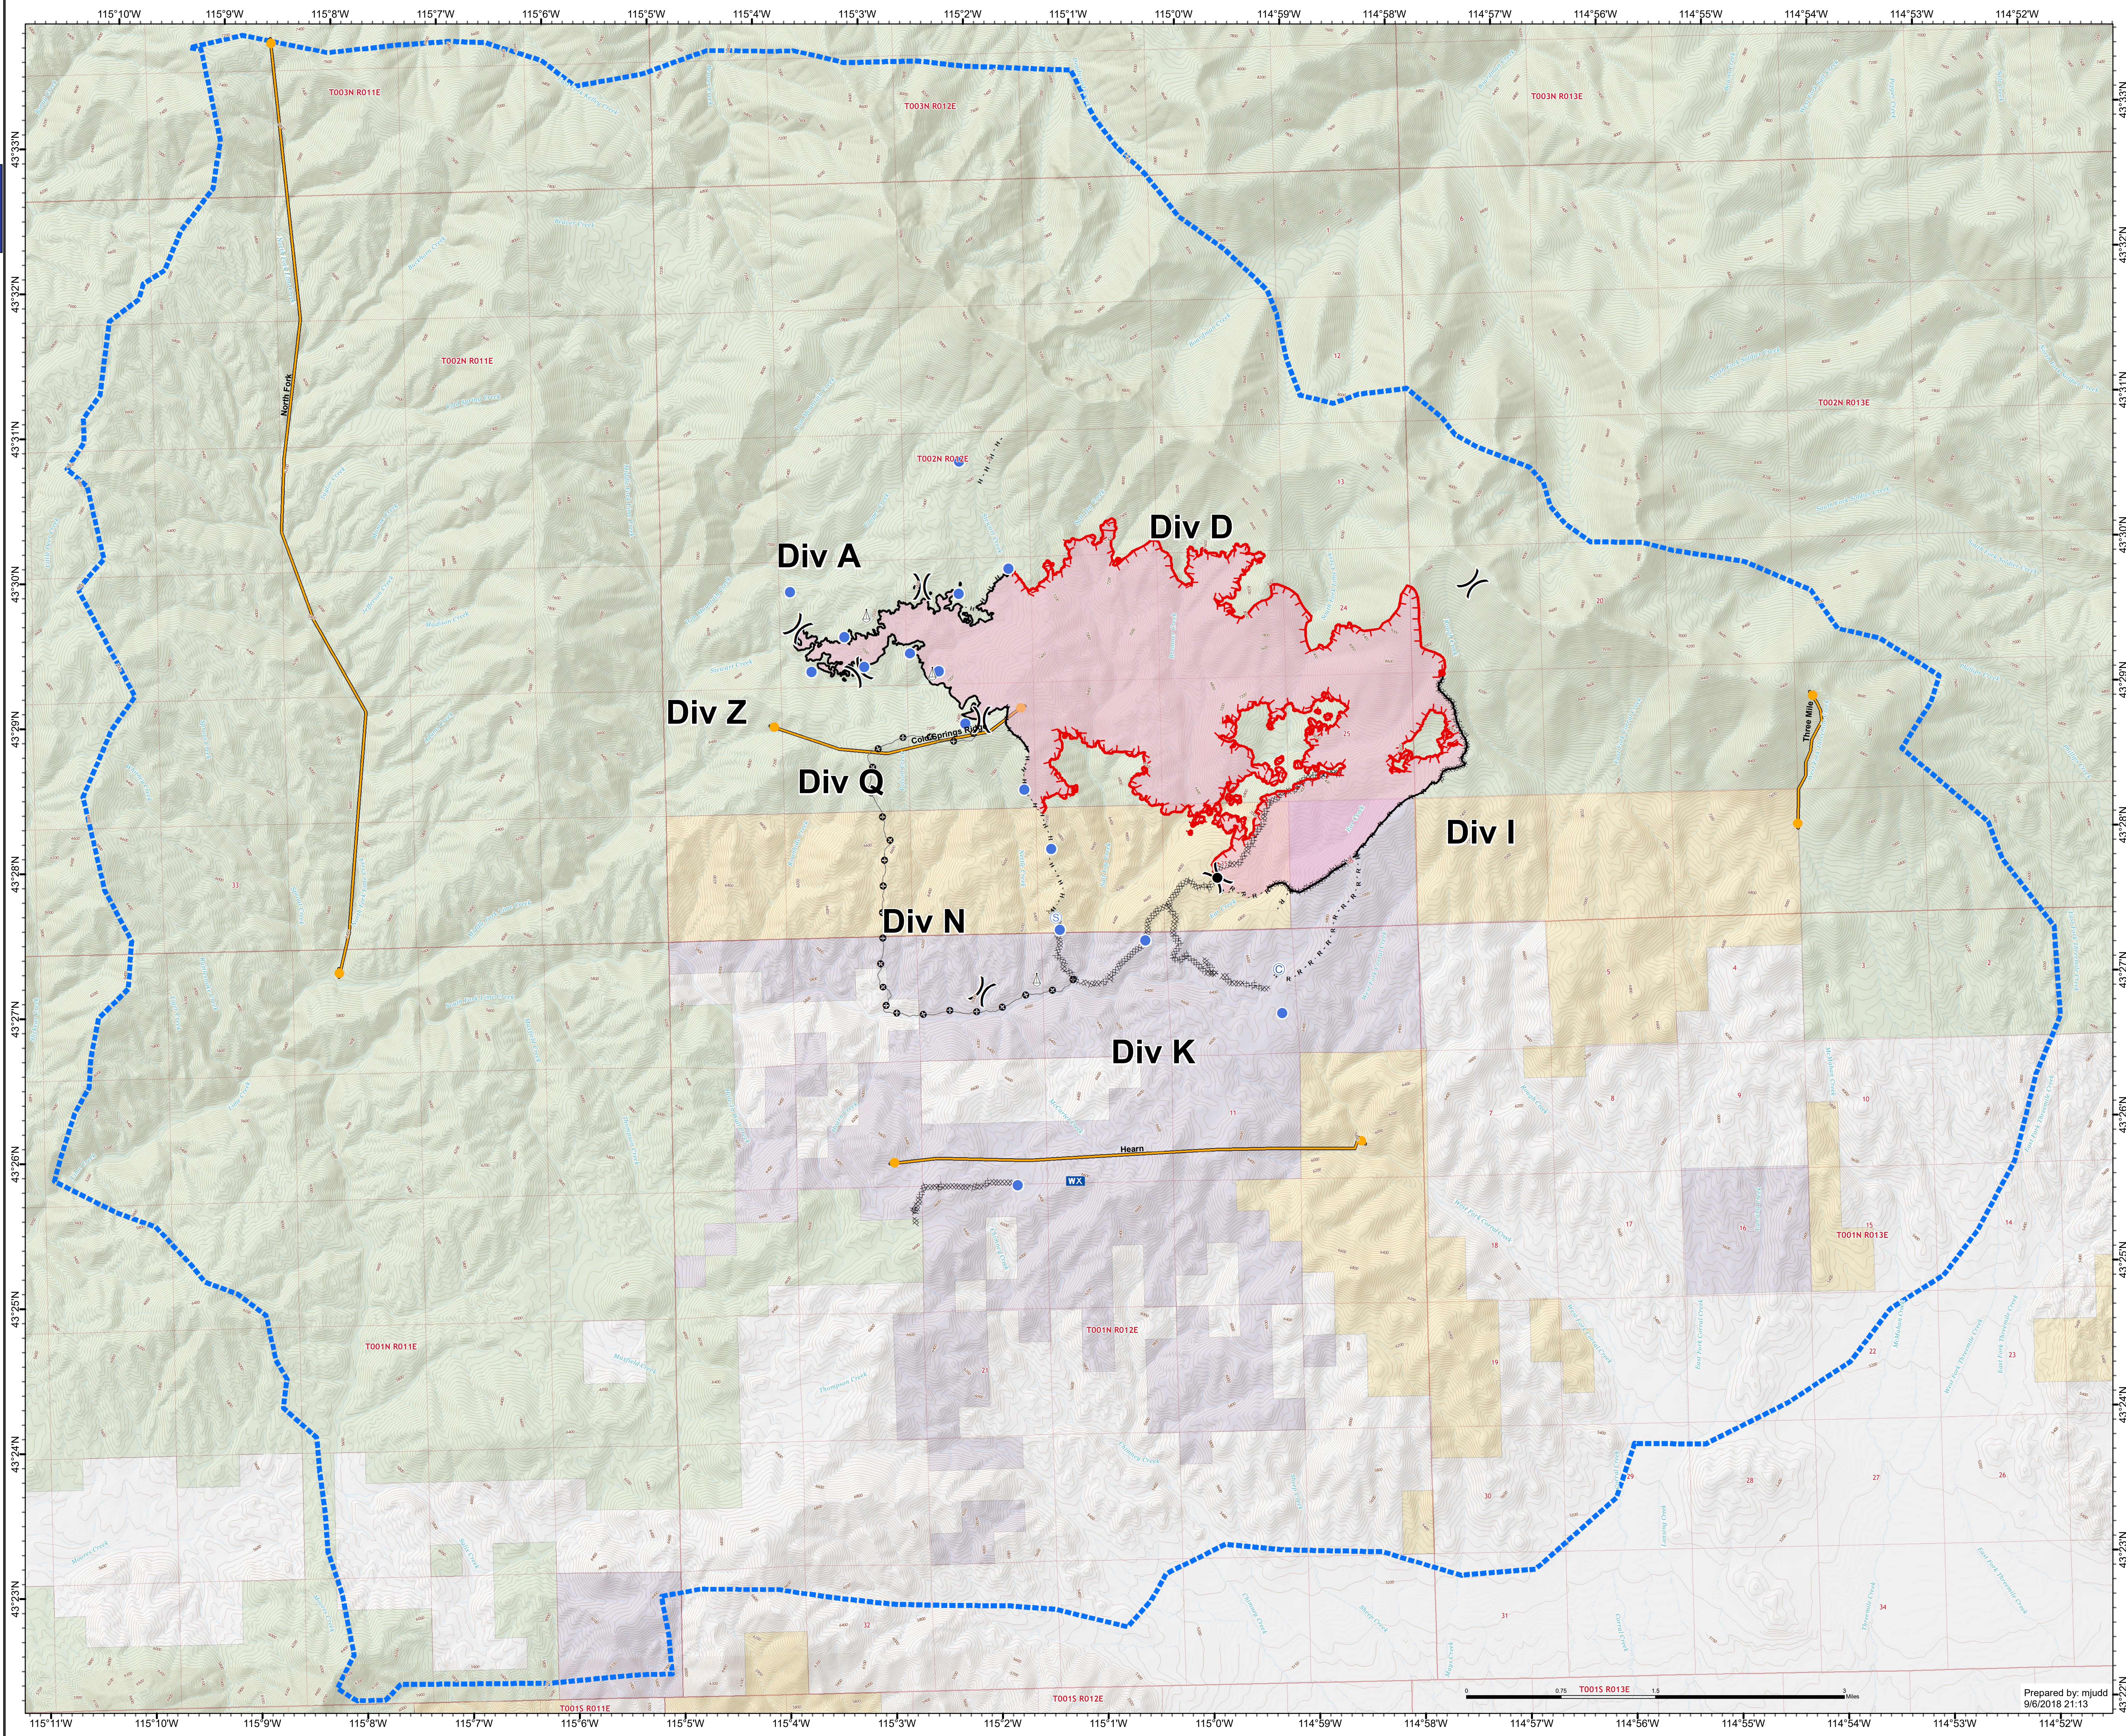

**Stewart Creek  
ID-STF-000306  
Sept 7, 2018  
Day Shift  
4,104 Acres**

**Situation  
Map**

**Legend**

- Camp
- Drop Point
- Helispot
- WX Mobile Weather Unit
- △ Sling Site
- Staging Area
- ⌋ Division Break
- Uncontrolled Fire Edge
- Completed Line
- ⋯ Completed Dozer Line
- - - Completed Hand Line
- - - Road as Completed Line
- Other
- ▭ Wildfire Daily Fire Perimeter
- Management Action Point
- ▭ Planning Area
- ▭ BLM
- ▭ PRIVATE
- ▭ STATE
- ▭ USFS

**1:25,000**

NAD 1983 UTM Zone 11N  
Transverse Mercator  
North American 1983  
Fire Perimeter Updated:  
9/6/18 0230 hrs

Prepared by: mjjdd  
9/6/2018 21:13