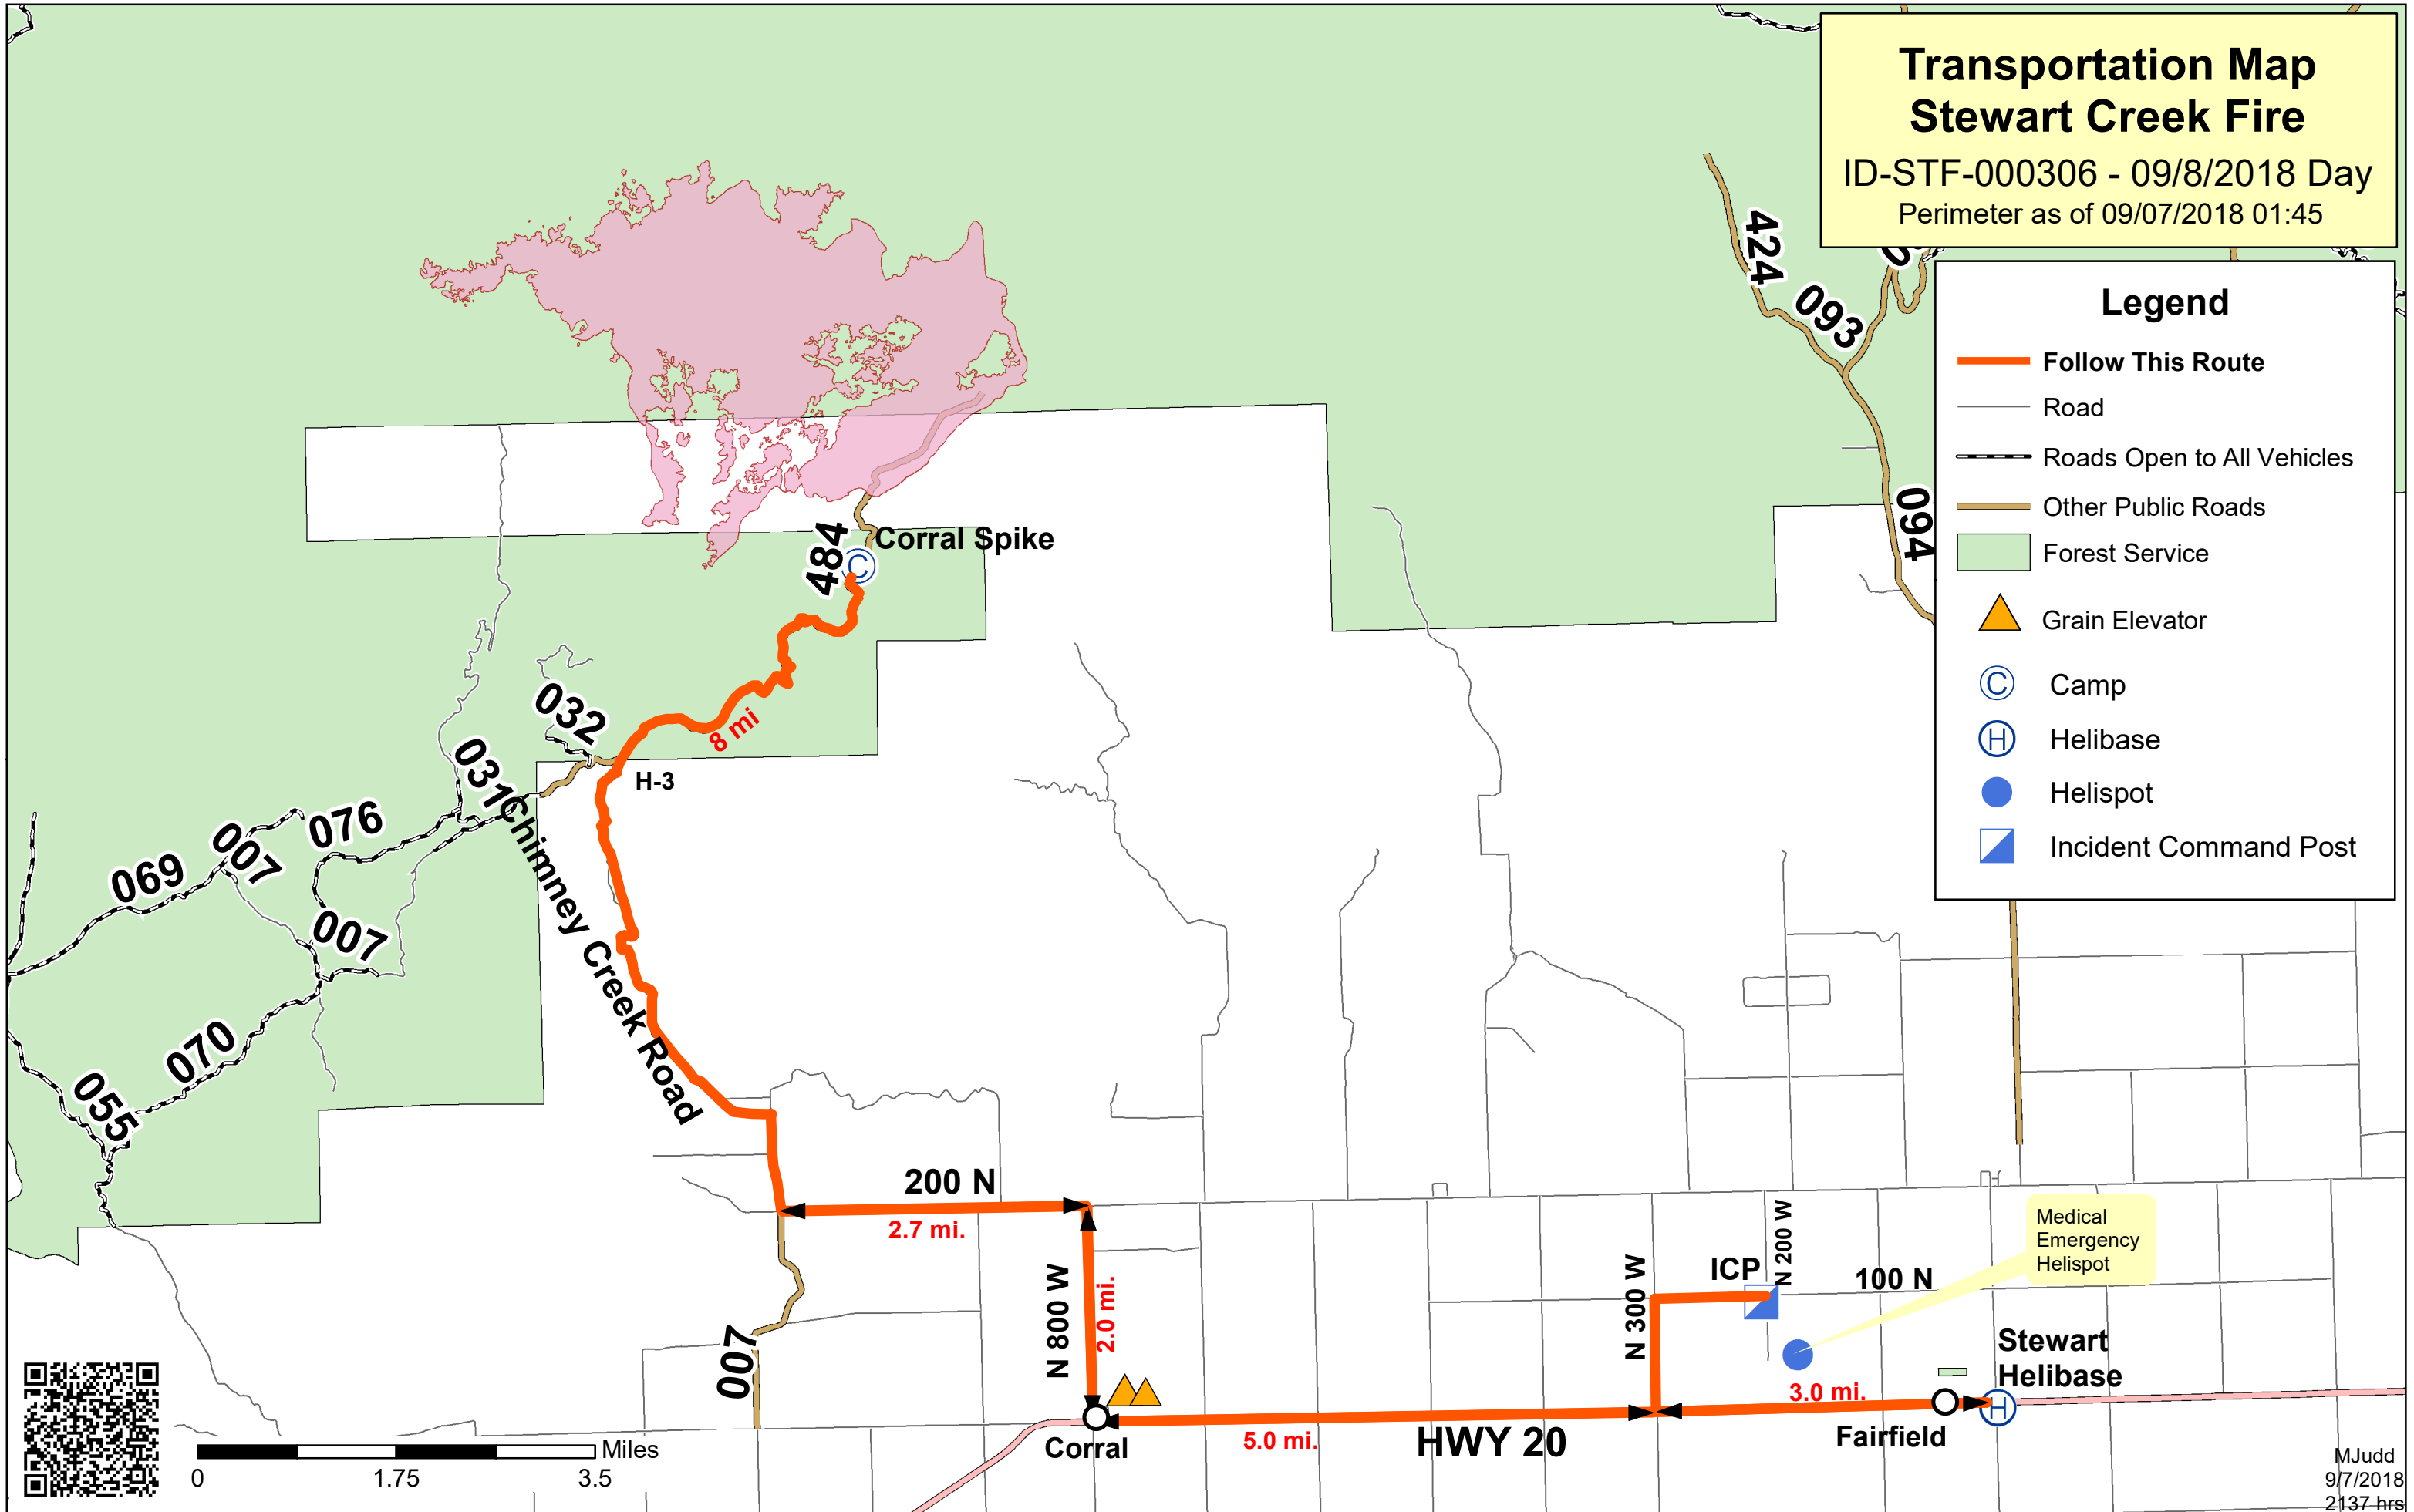

Transportation Map Stewart Creek Fire

ID-STF-000306 - 09/8/2018 Day
Perimeter as of 09/07/2018 01:45

Legend

- Follow This Route
- Road
- Roads Open to All Vehicles
- Other Public Roads
- Forest Service
- Grain Elevator
- Camp
- Helibase
- Helispot
- Incident Command Post

0 1.75 3.5 Miles