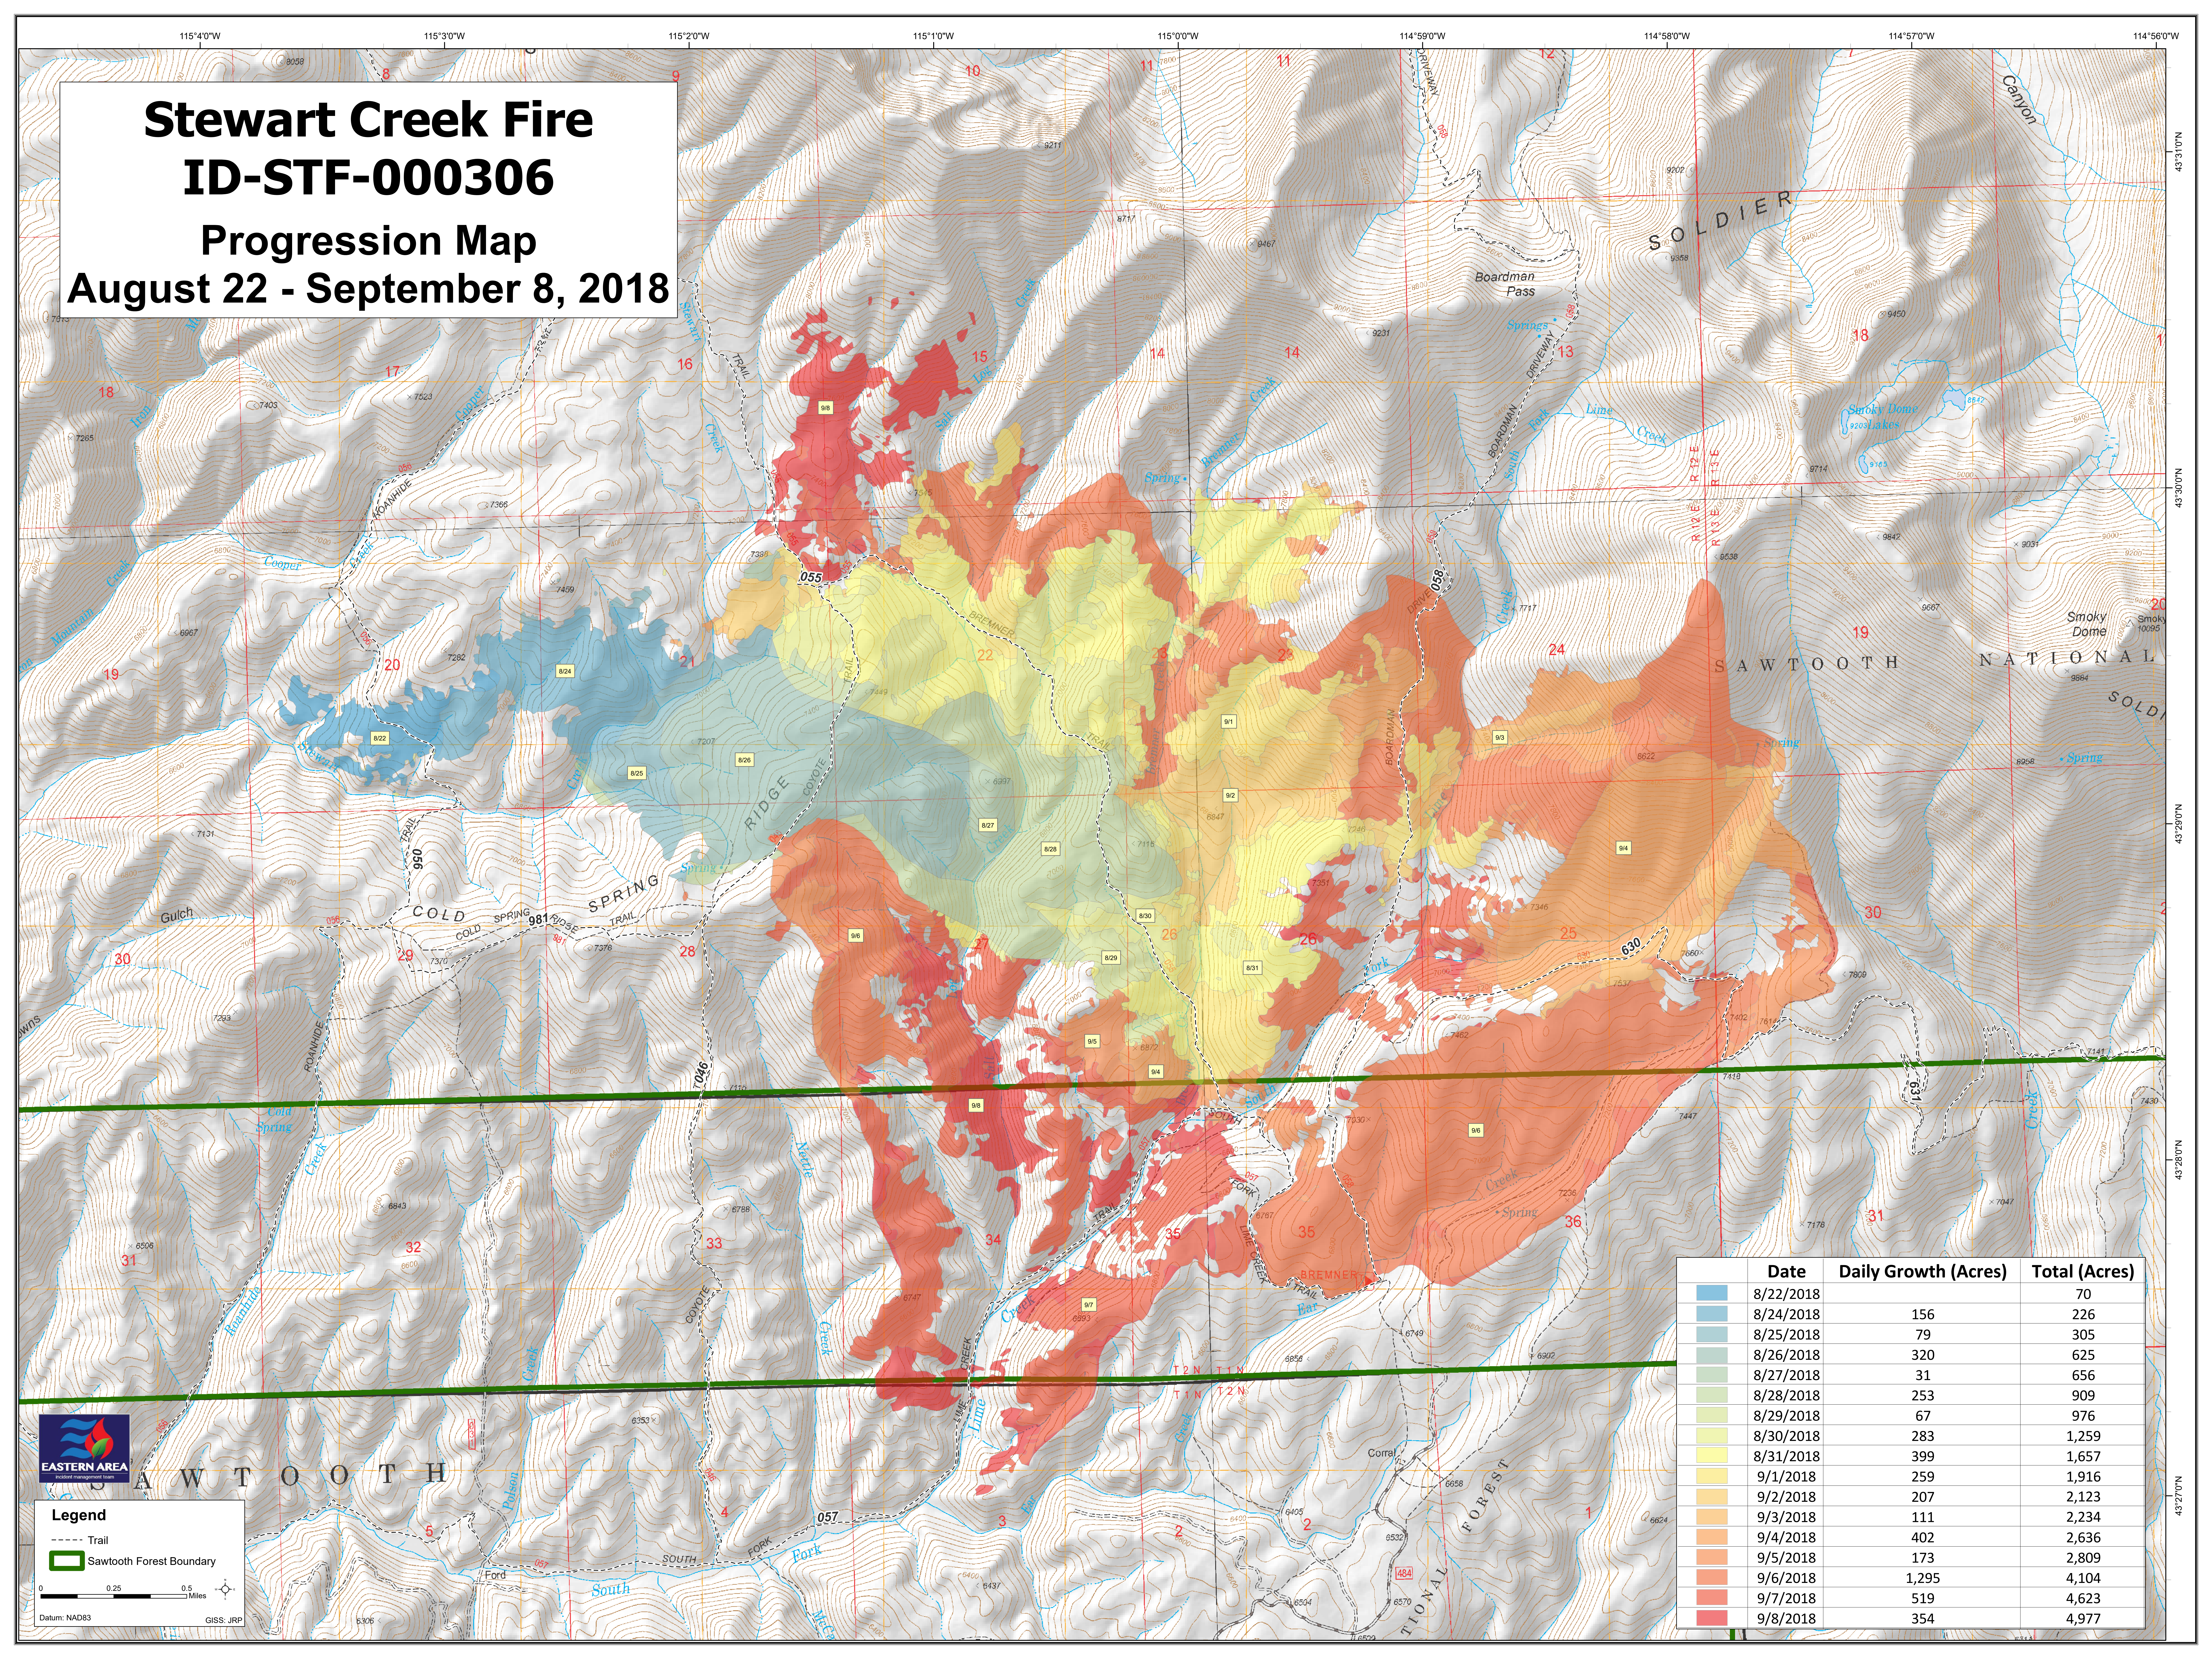

Stewart Creek Fire ID-STF-000306 Progression Map August 22 - September 8, 2018

Date	Daily Growth (Acres)	Total (Acres)
8/22/2018		70
8/24/2018	156	226
8/25/2018	79	305
8/26/2018	320	625
8/27/2018	31	656
8/28/2018	253	909
8/29/2018	67	976
8/30/2018	283	1,259
8/31/2018	399	1,657
9/1/2018	259	1,916
9/2/2018	207	2,123
9/3/2018	111	2,234
9/4/2018	402	2,636
9/5/2018	173	2,809
9/6/2018	1,295	4,104
9/7/2018	519	4,623
9/8/2018	354	4,977

Legend

- Trail
- Sawtooth Forest Boundary

0 0.25 0.5 Miles

Datum: NAD83 GIS: JRP