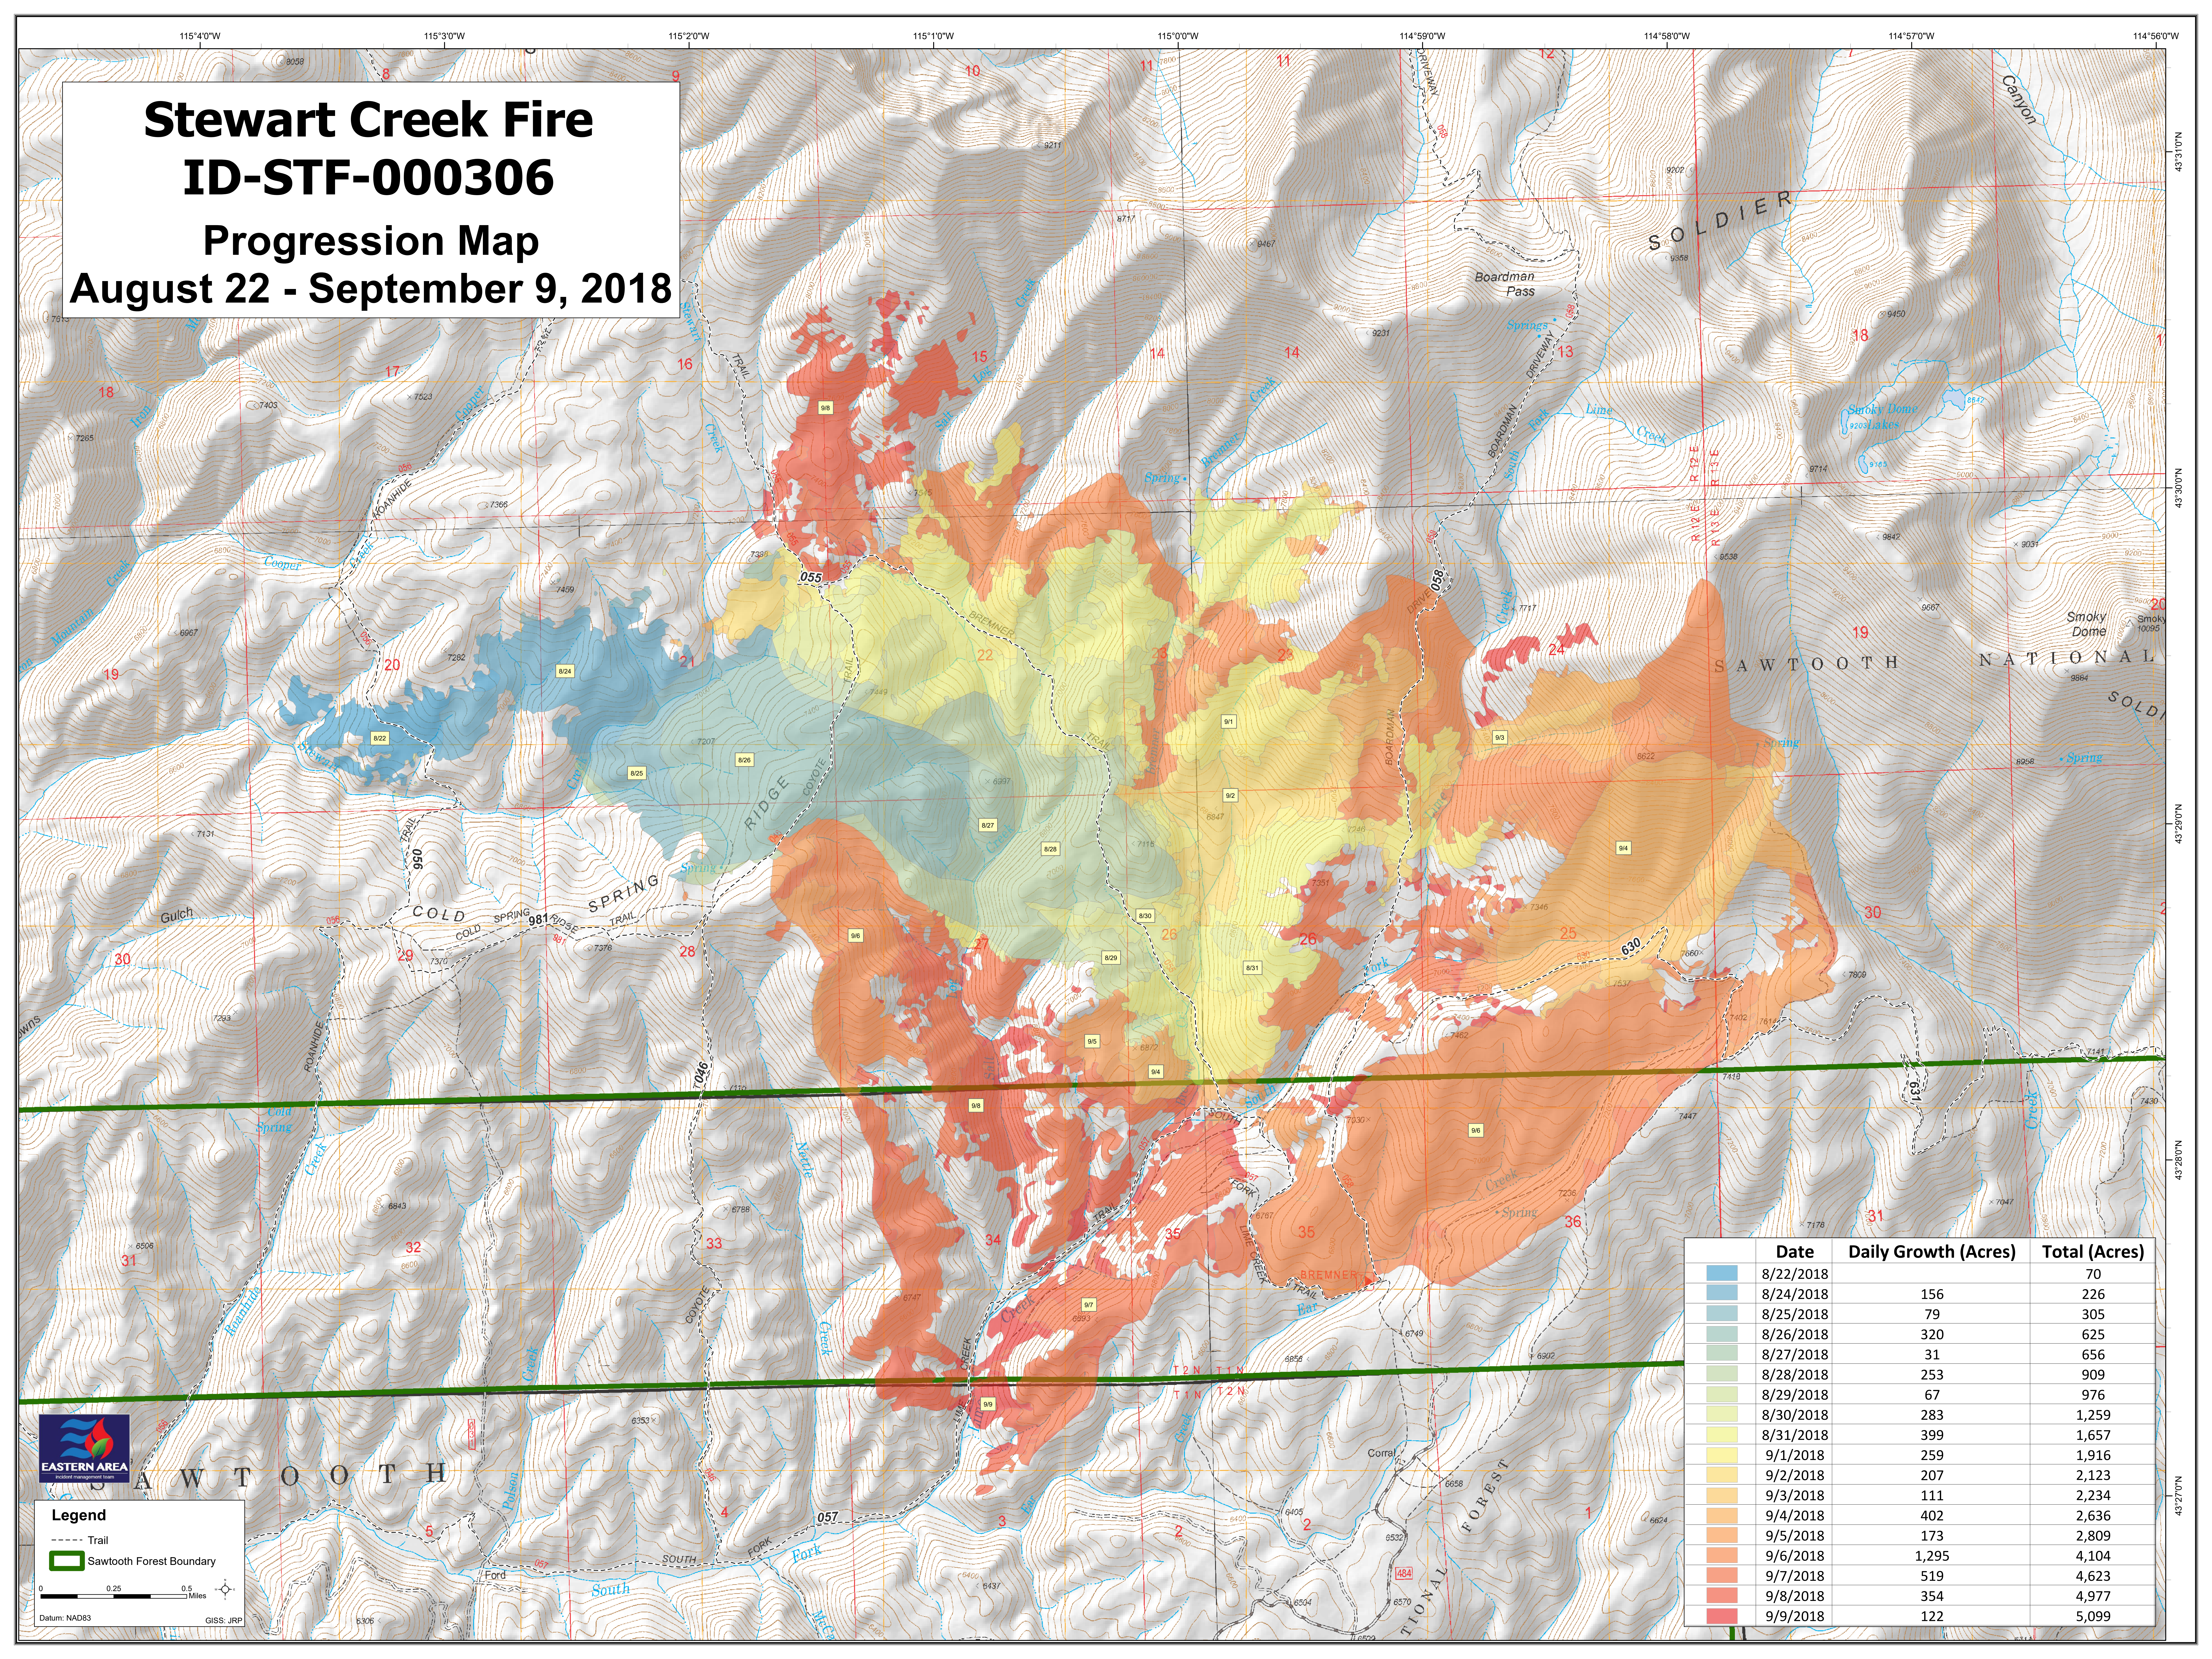

# Stewart Creek Fire ID-STF-000306

## Progression Map August 22 - September 9, 2018

Date	Daily Growth (Acres)	Total (Acres)
8/22/2018	70	70
8/24/2018	156	226
8/25/2018	79	305
8/26/2018	320	625
8/27/2018	31	656
8/28/2018	253	909
8/29/2018	67	976
8/30/2018	283	1,259
8/31/2018	399	1,657
9/1/2018	259	1,916
9/2/2018	207	2,123
9/3/2018	111	2,234
9/4/2018	402	2,636
9/5/2018	173	2,809
9/6/2018	1,295	4,104
9/7/2018	519	4,623
9/8/2018	354	4,977
9/9/2018	122	5,099

**Legend**

- Trail
- ▭ Sawtooth Forest Boundary

0 0.25 0.5 Miles

Datum: NAD83 GISS\_JRP