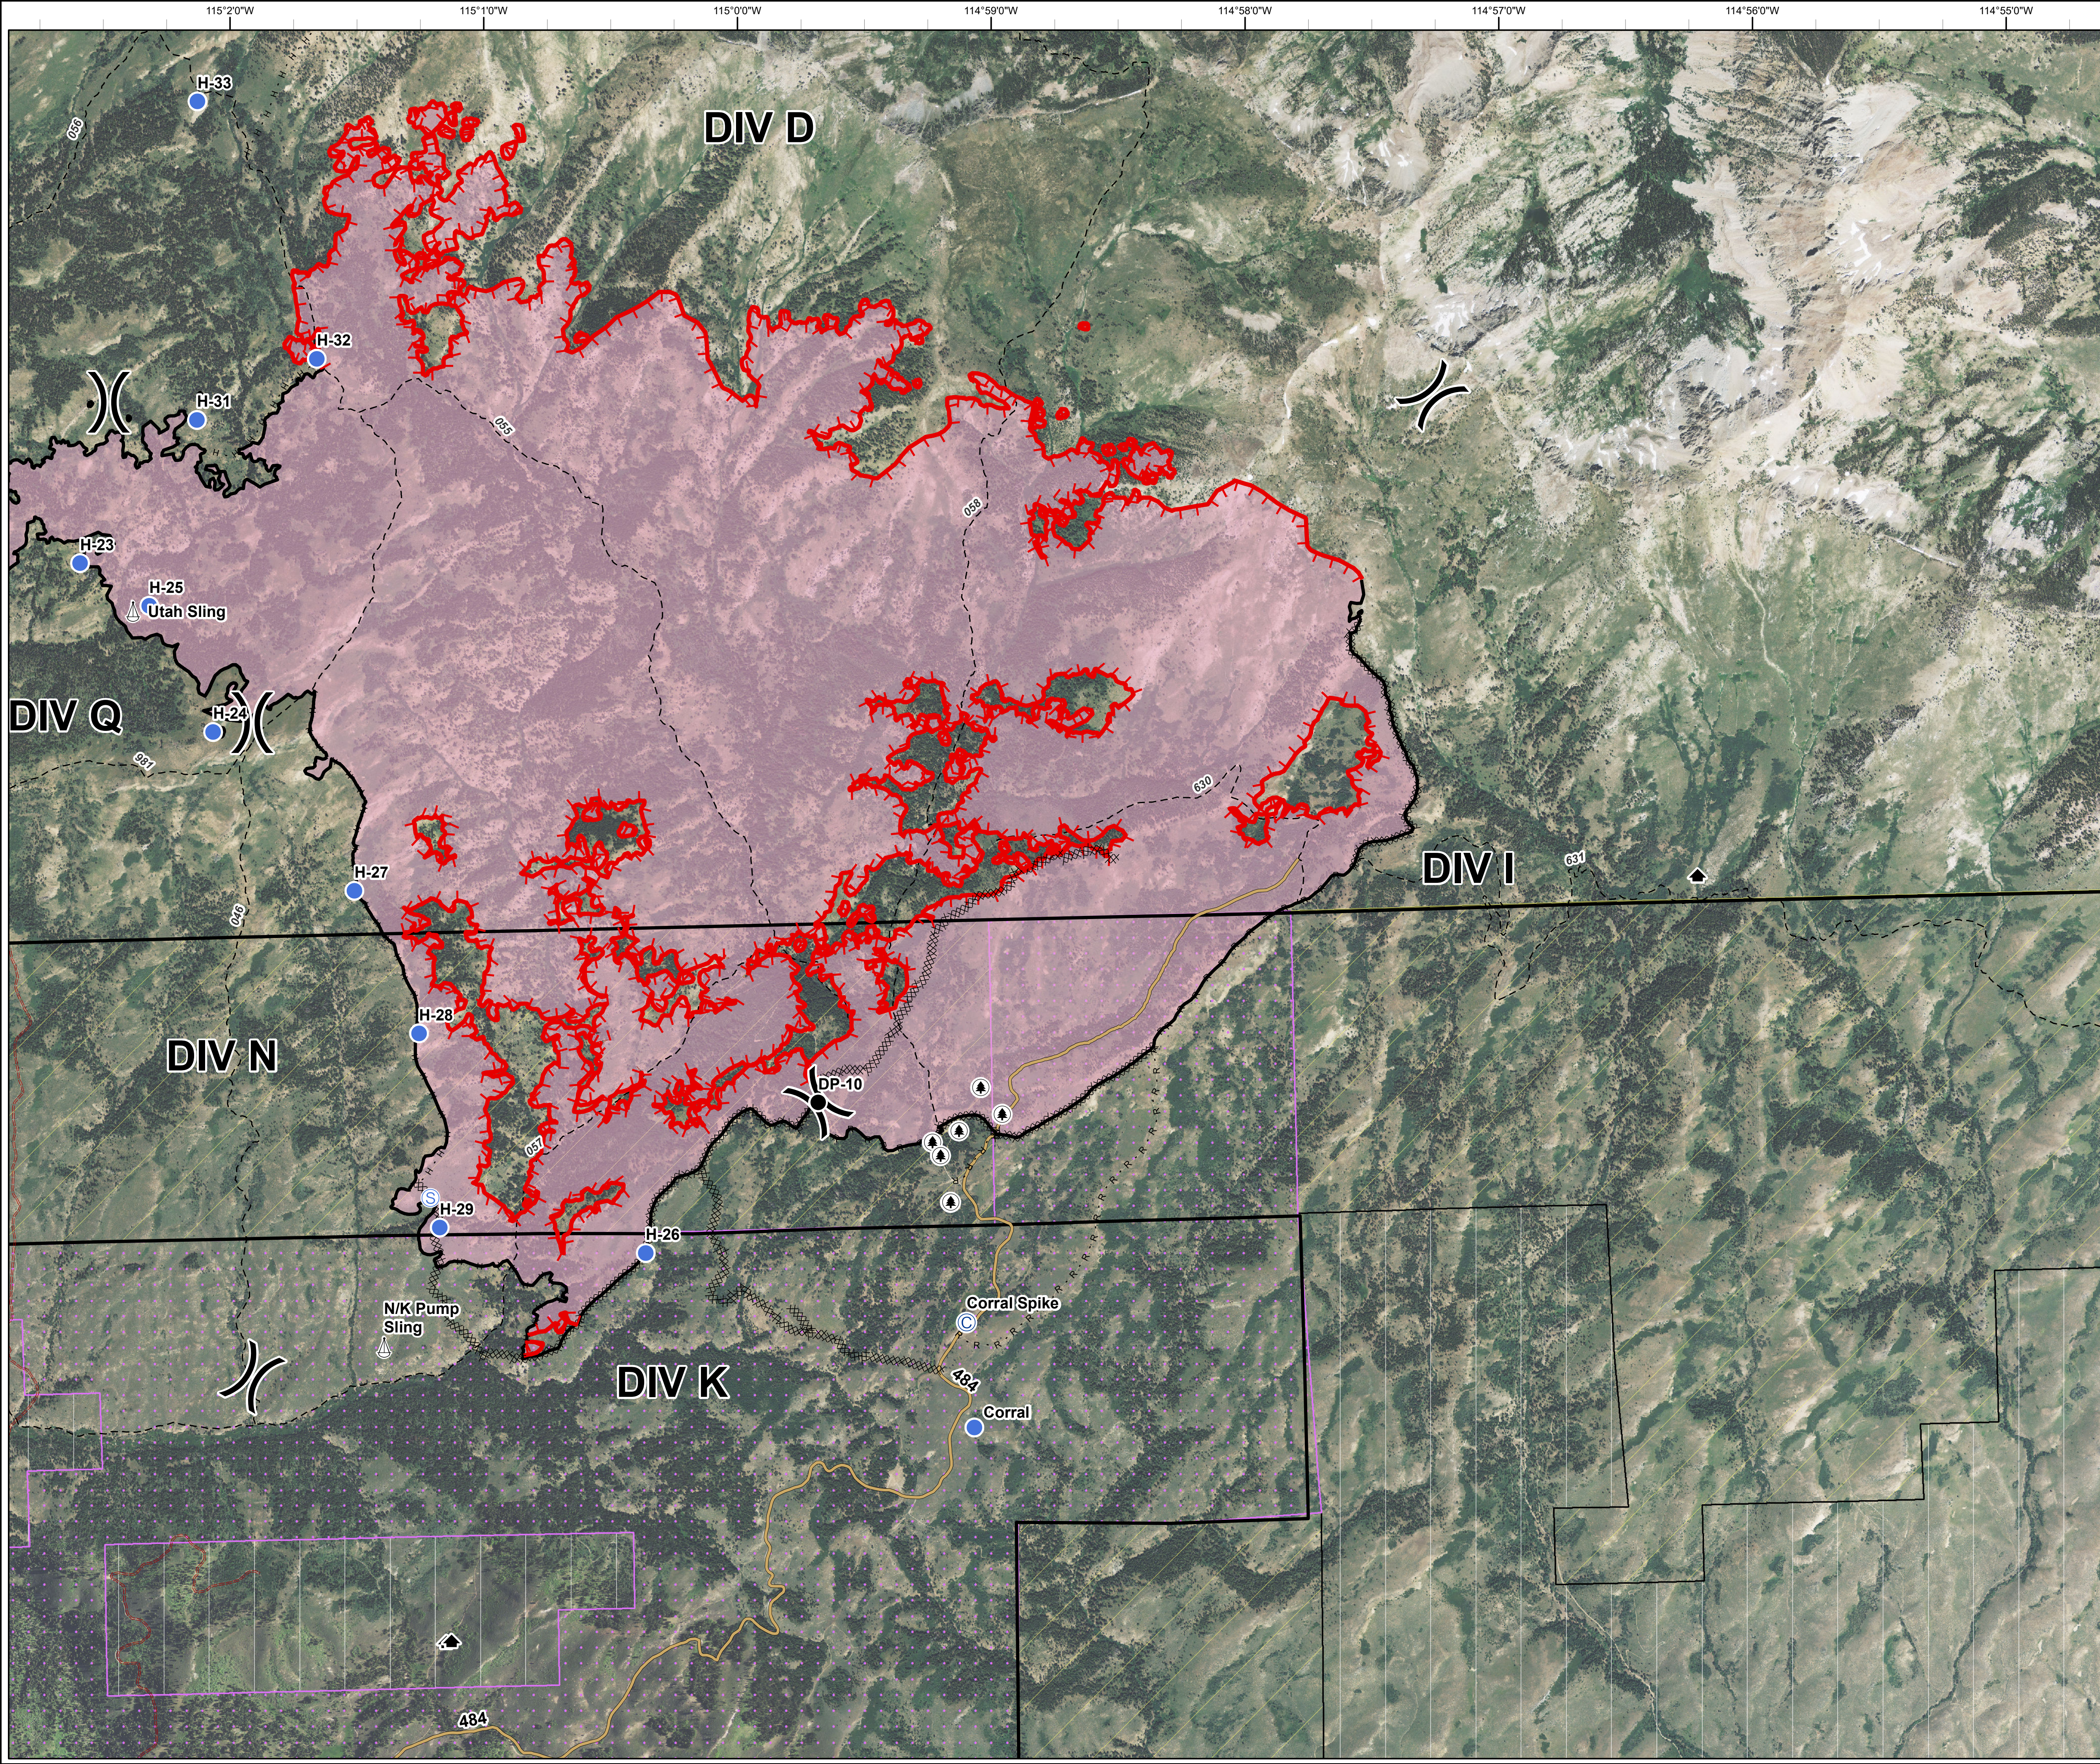

Stewart Creek Fire

ID-STF-000306

Division Map

Division D, I, K, & N

September 11, 2018

- ▲ Structure
- 🌲 Legacy Tree
- ⊙ Camp
- Drop Point
- Helispot
- ⚙️ Sling Site
- ⊙ Staging Area
-) Division Break
- 🔴 Uncontrolled Fire Edge
- Completed Line
- ⊗ Completed Dozer Line
- · · · Completed Hand Line
- · · · Road as Completed Line
- 15 Other Public Roads
- Road
- - - Trail
- ▭ Forest Boundary
- ▭ Wildfire Daily Fire Perimeter
- ▭ BLM
- ▭ Private Land
- ▭ State
- ▭ National Forest land