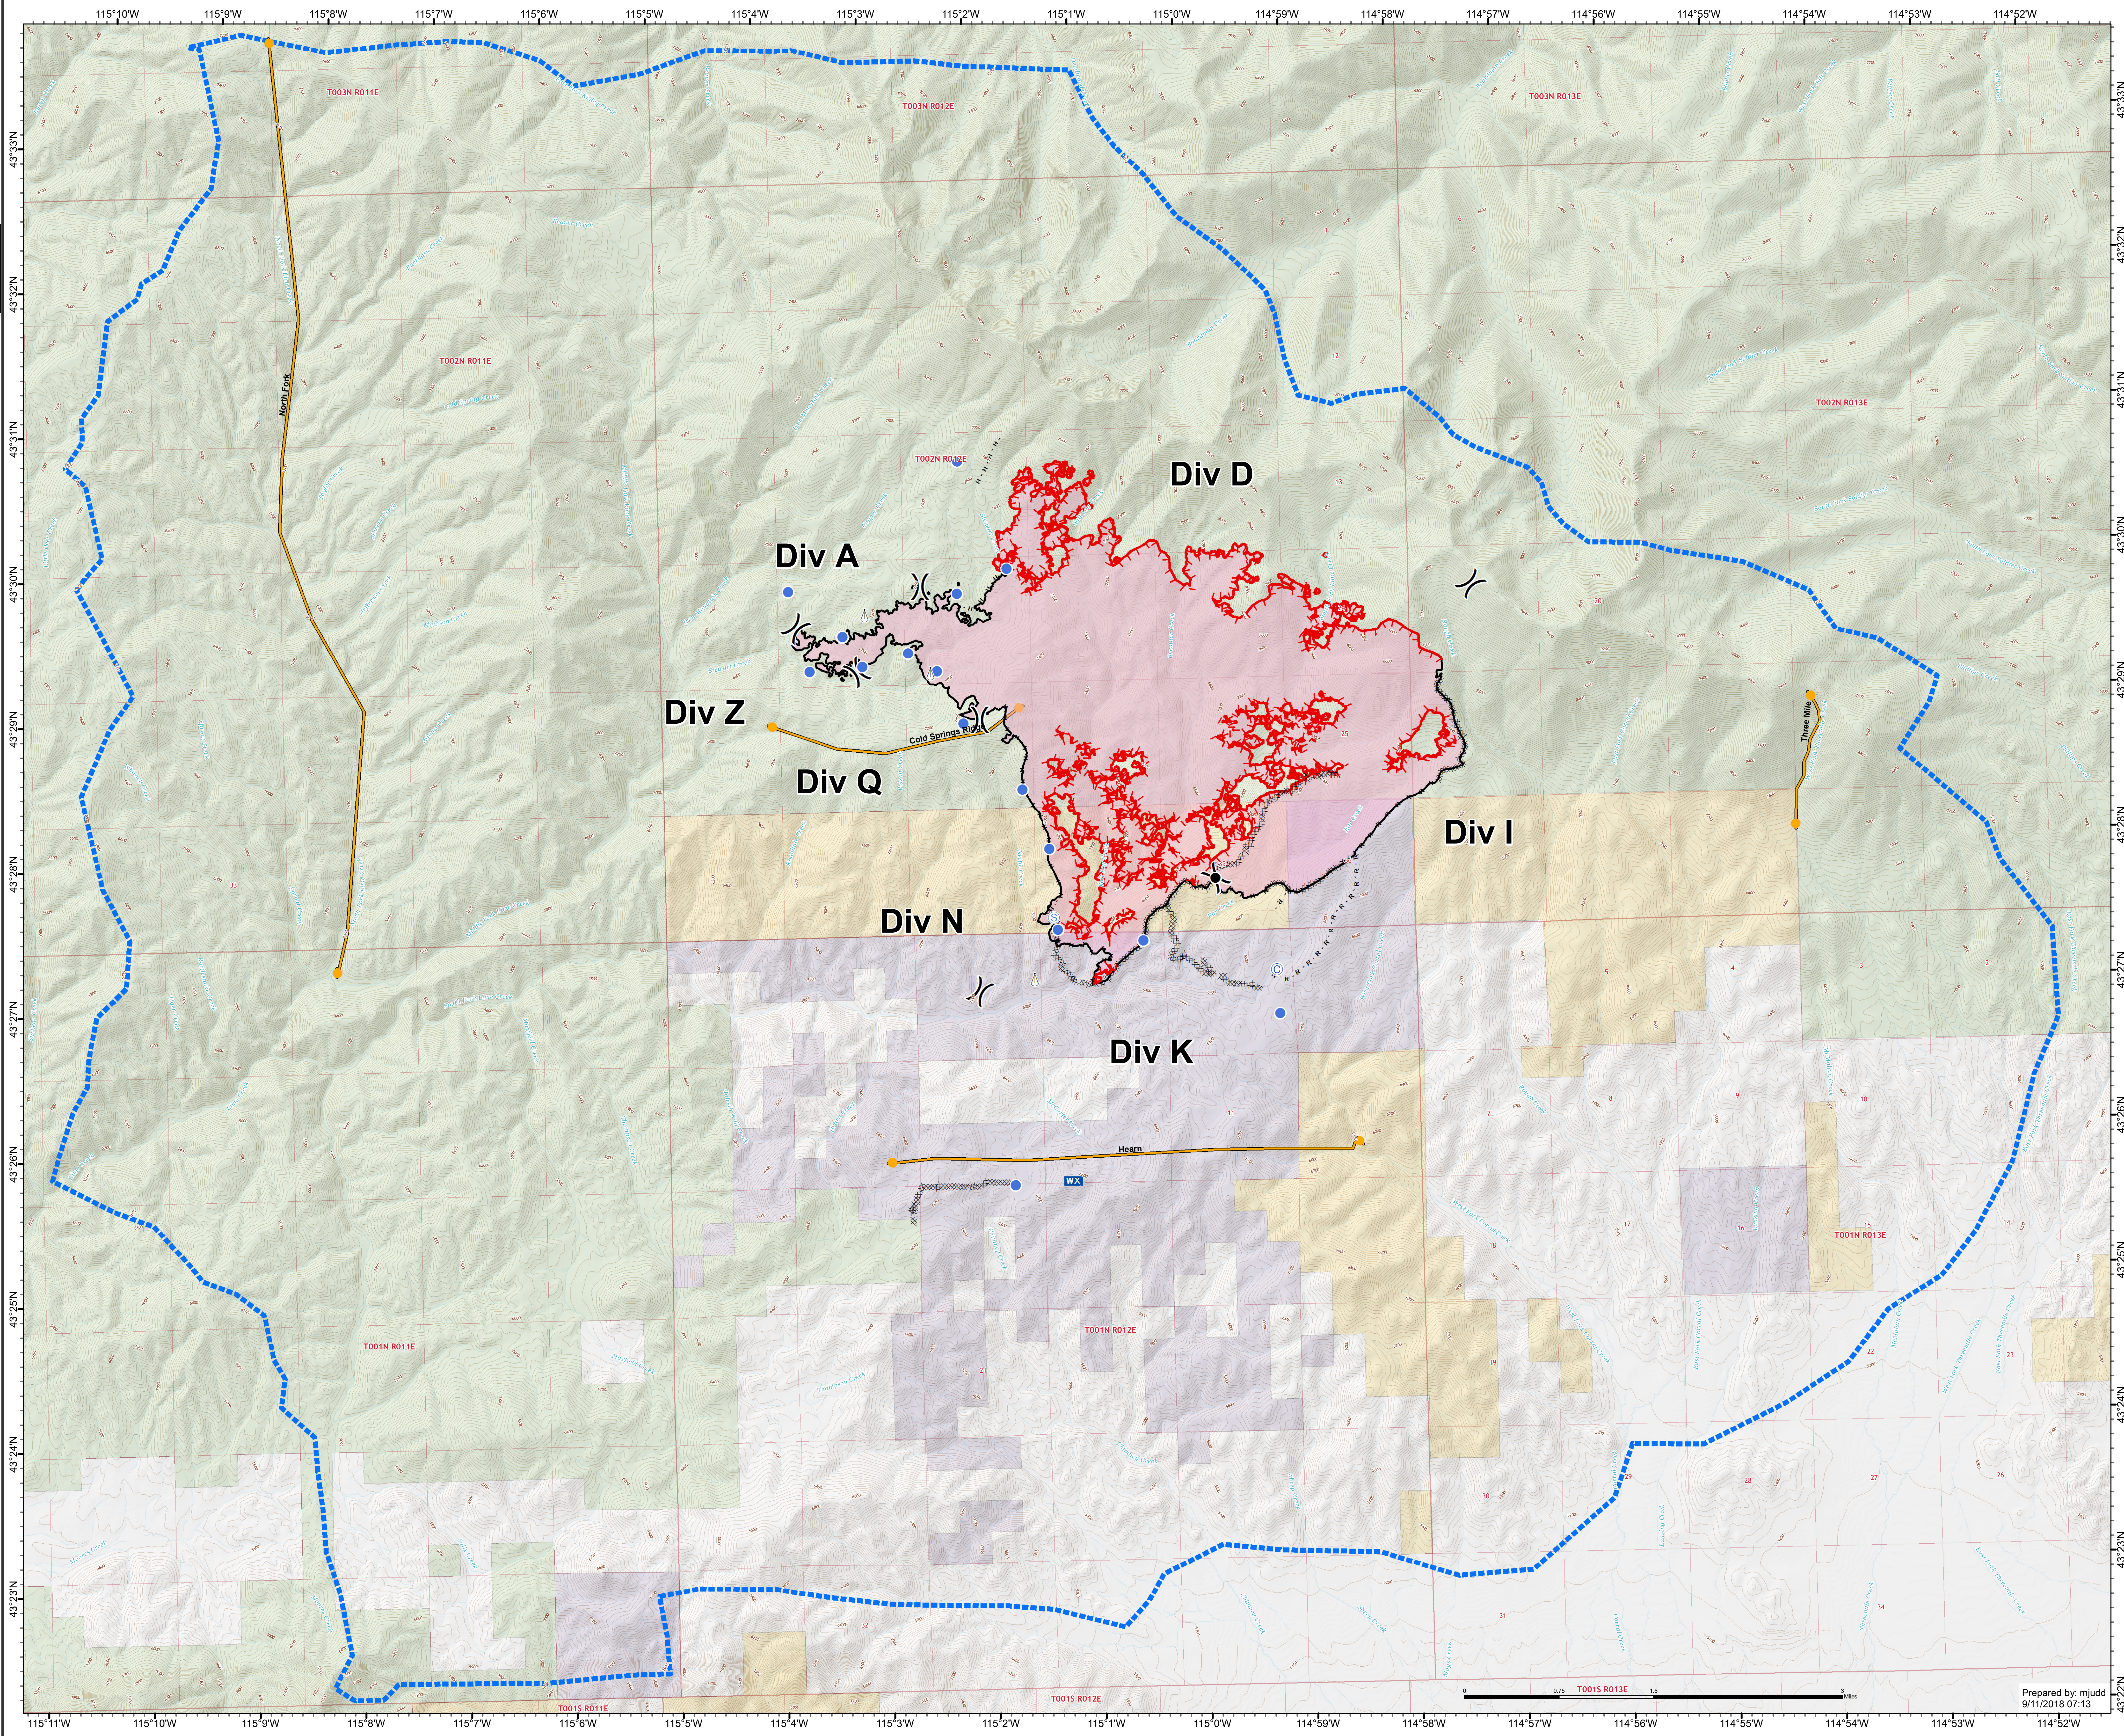

**Stewart Creek
ID-STF-000306
Sept 11, 2018
Day Shift
5,204 Acres**

**WFDSS
Map**

Legend

- Camp
- Drop Point
- Helispot
- Mobile Weather Unit
- Sling Site
- Staging Area
- Division Break
- Uncontrolled Fire Edge
- Completed Line
- Completed Dozer Line
- Completed Hand Line
- Road as Completed Line
- Wildfire Daily Fire Perimeter
- Management Action Point
- Planning Area
- BLM
- PRIVATE
- STATE
- USFS

1:25,000

NAD 1983 UTM Zone 11N
Transverse Mercator
North American 1983
Fire Perimeter Updated:
09/09/18 23:45 hrs

Prepared by: mjdd
9/11/2018 07:13