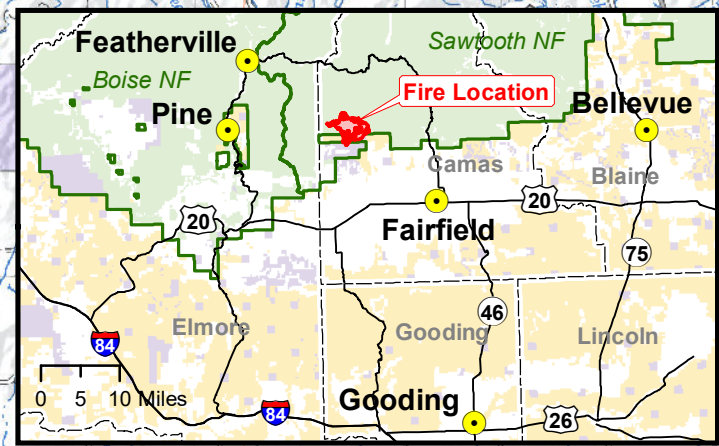

- Stewart Creek Fire
- Containment
- Area Closure
- Road 007 and 484 Closure
- Forest Boundary
- BLM
- Private Land
- State
- National Forest
- Ranger District Boundary

Stewart Creek Fire Public Information Map

13 Miles NW of Fairfield, ID
Approx. 5,270 acres
60% Contained
As of 9/12/18 at 03:00 MST