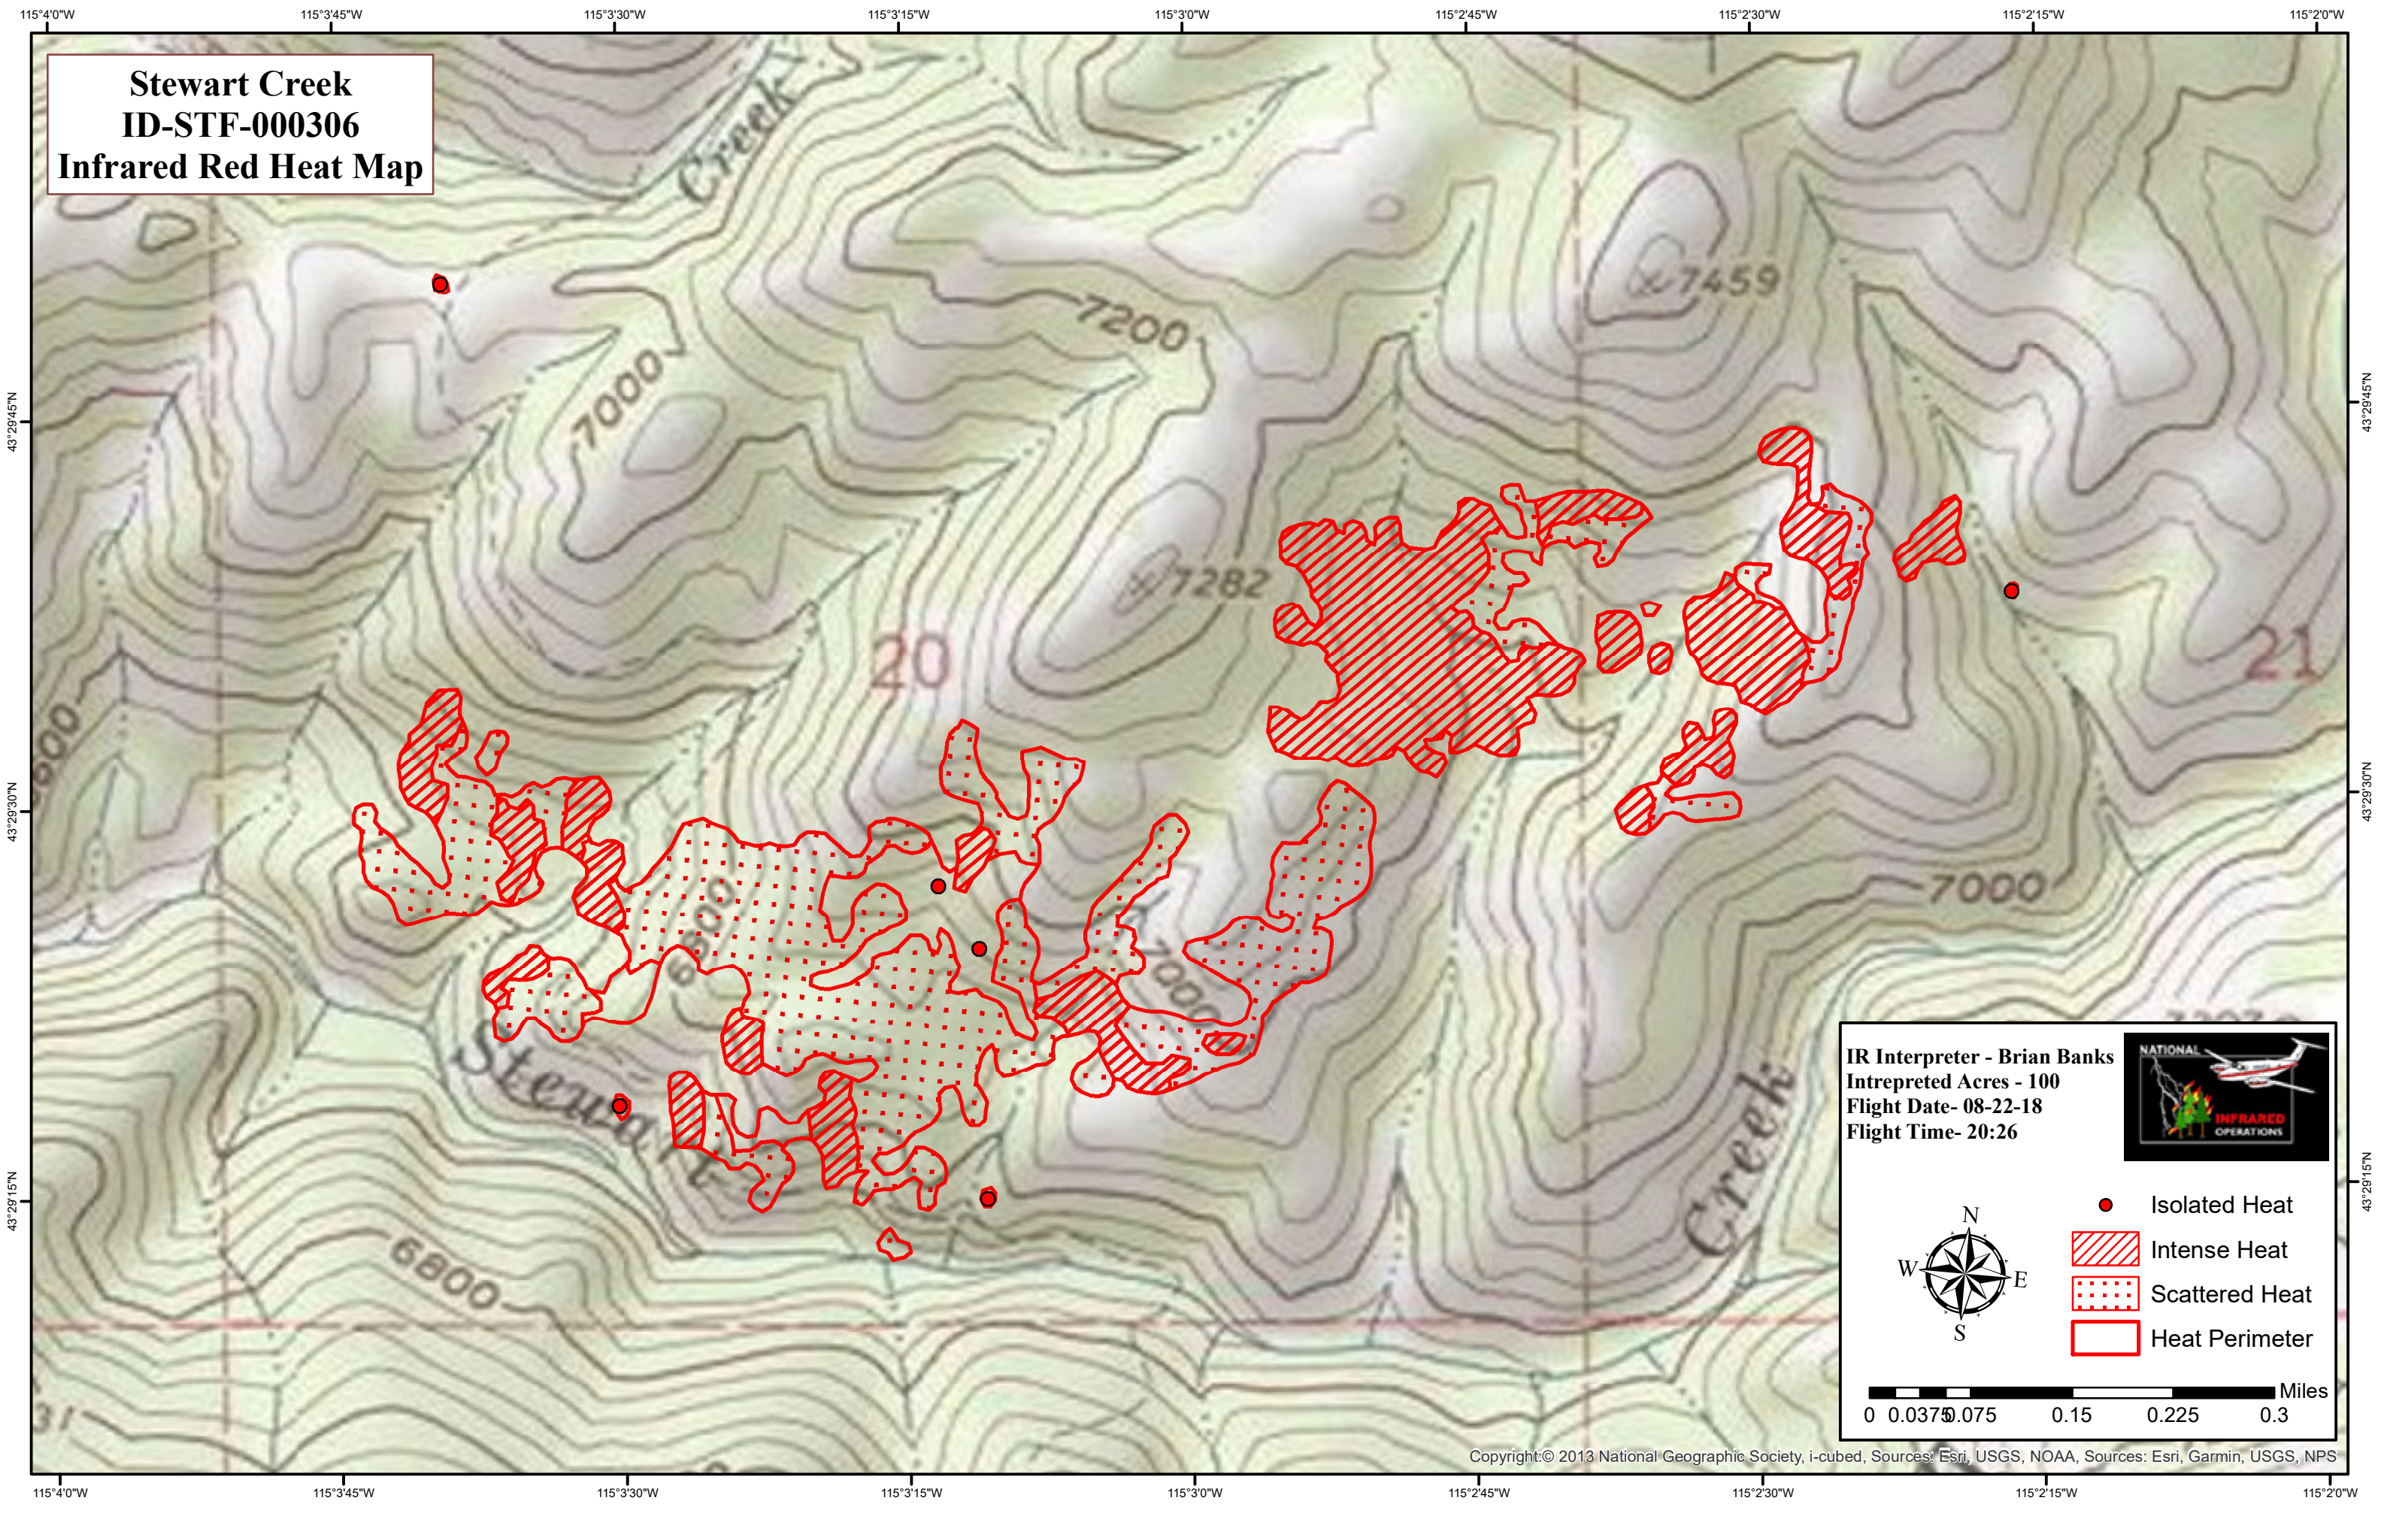

**Stewart Creek
ID-STF-000306
Infrared Red Heat Map**

IR Interpreter - Brian Banks
Intepreted Acres - 100
Flight Date- 08-22-18
Flight Time- 20:26

- Isolated Heat
- ▨ Intense Heat
- ▤ Scattered Heat
- Heat Perimeter

0 0.0375 0.075 0.15 0.225 0.3 Miles