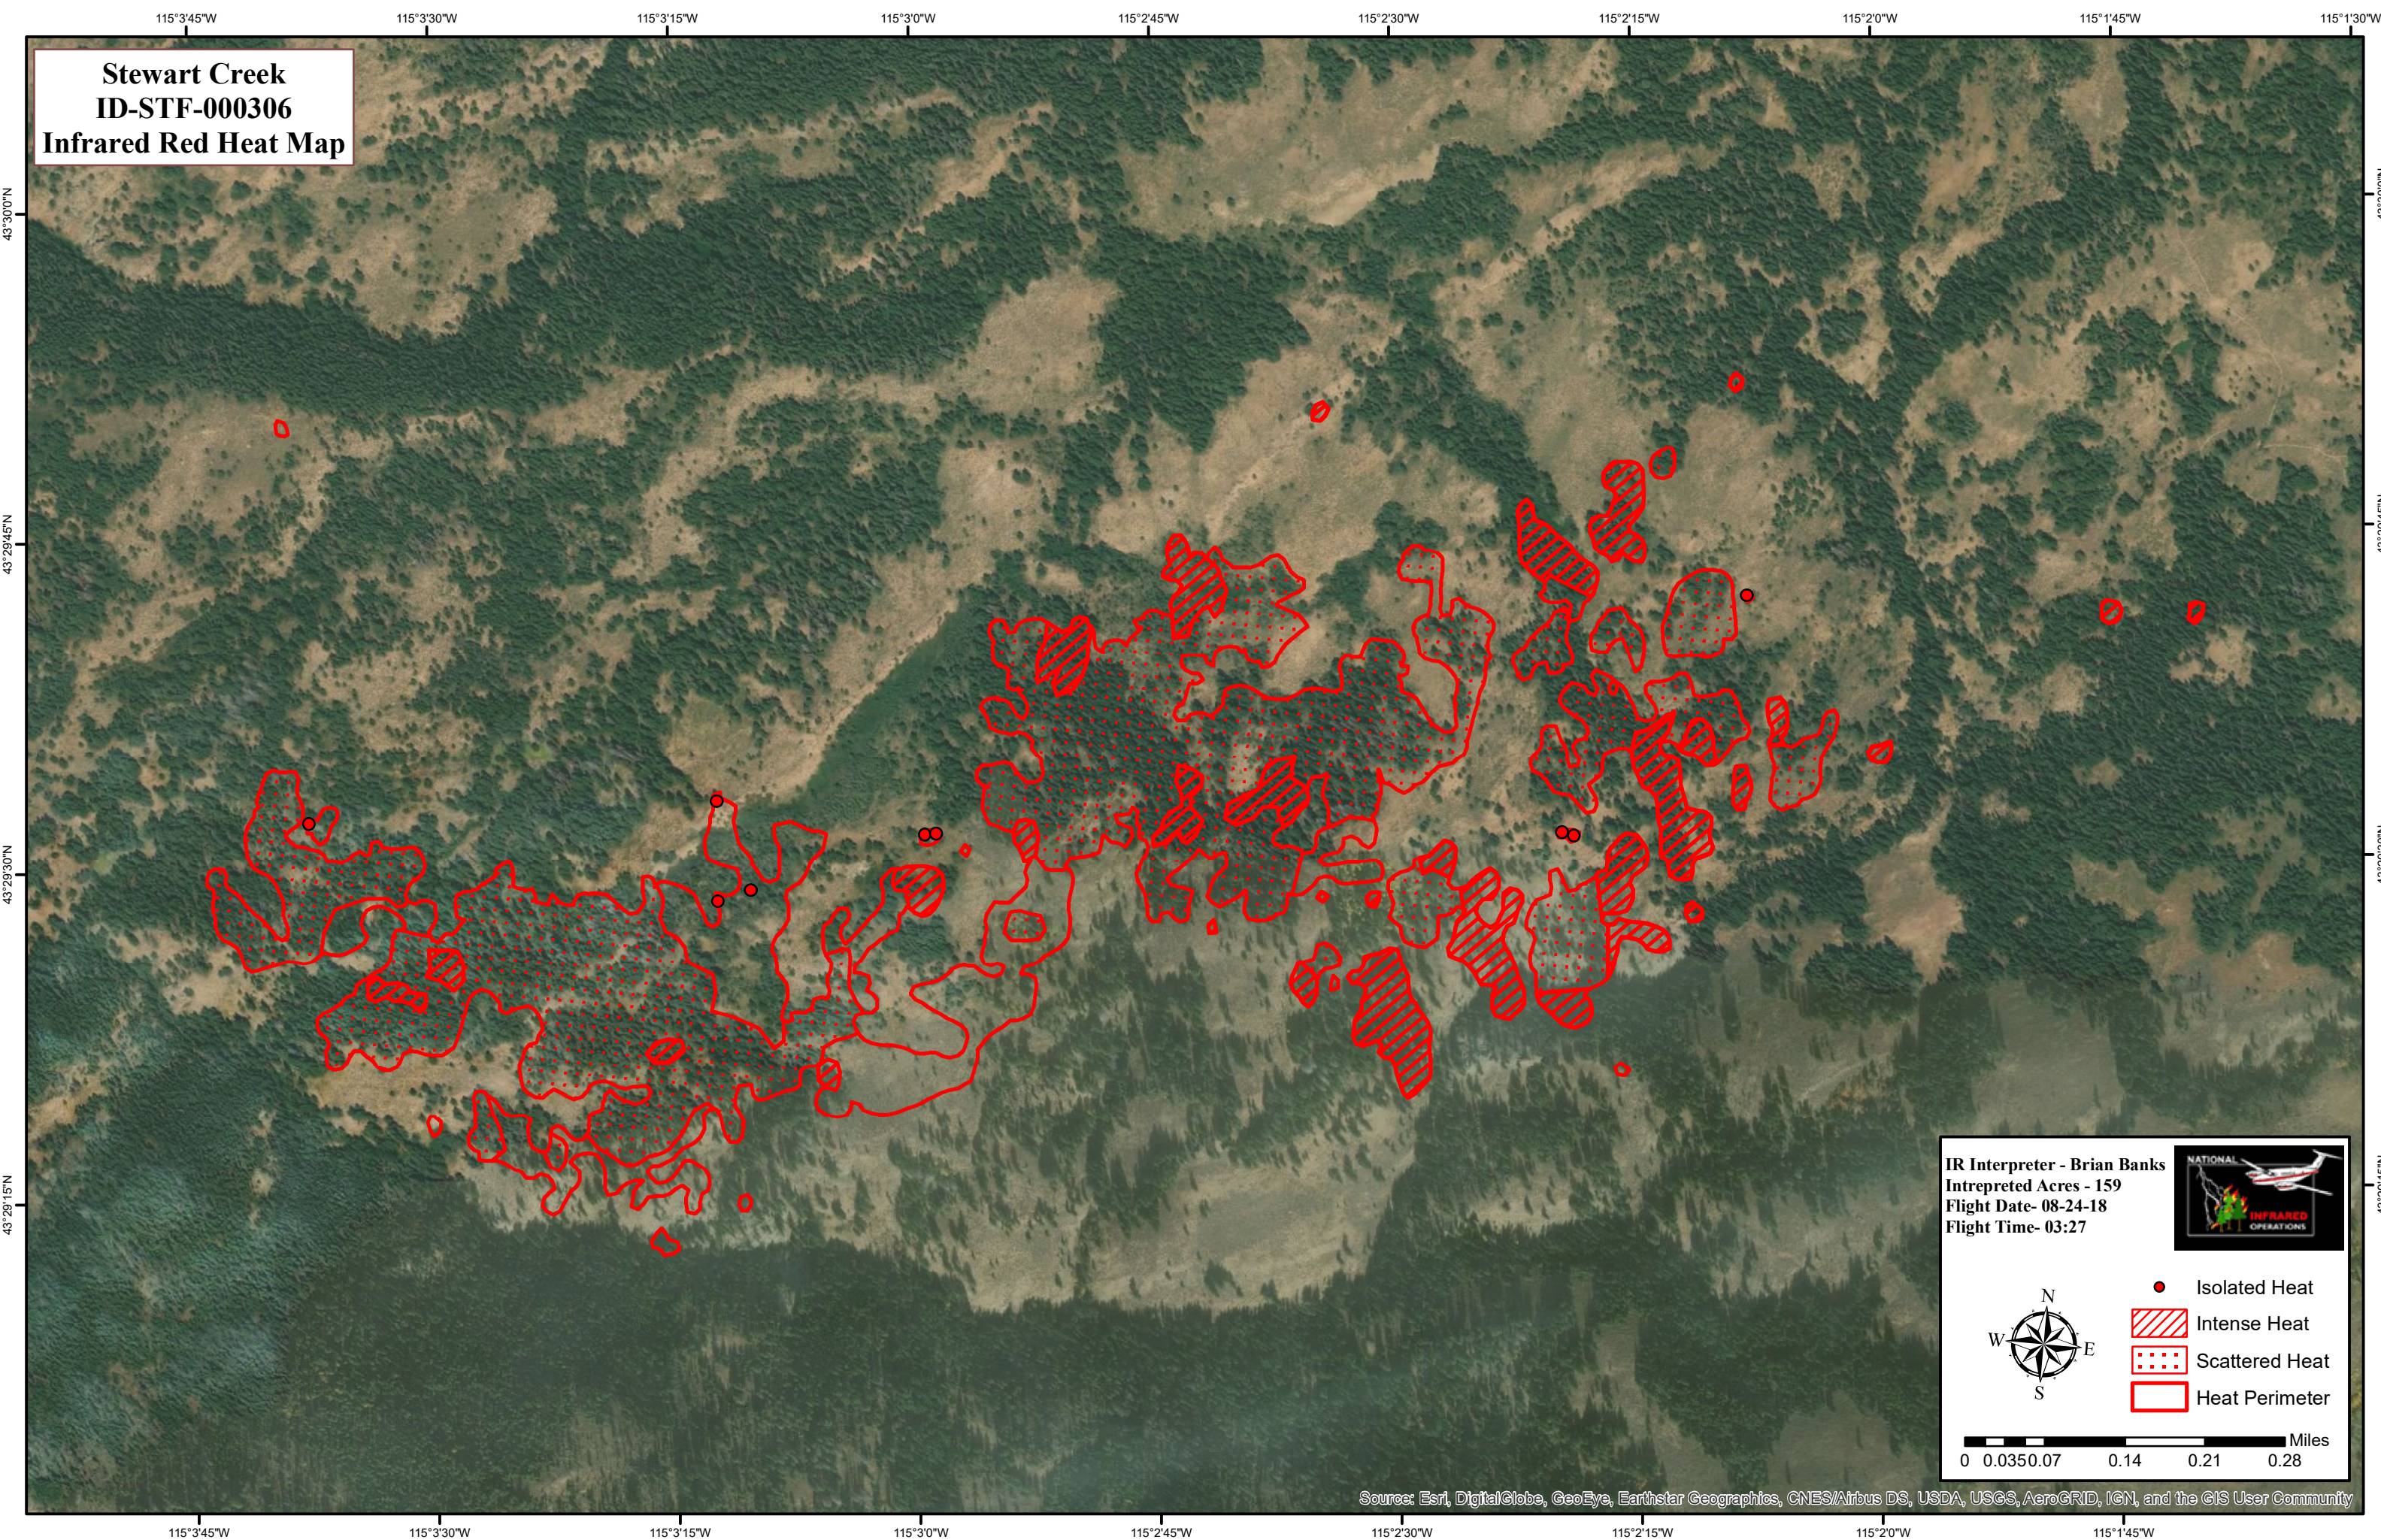

**Stewart Creek
ID-STF-000306
Infrared Red Heat Map**

IR Interpreter - Brian Banks
Intepreted Acres - 159
Flight Date- 08-24-18
Flight Time- 03:27

- Isolated Heat
- ▨ Intense Heat
- ⋯ Scattered Heat
- ▭ Heat Perimeter

0 0.0350.07 0.14 0.21 0.28 Miles

Source: Esri, DigitalGlobe, GeoEye, Earthstar Geographics, CNES/Airbus DS, USDA, USGS, AeroGRID, IGN, and the GIS User Community