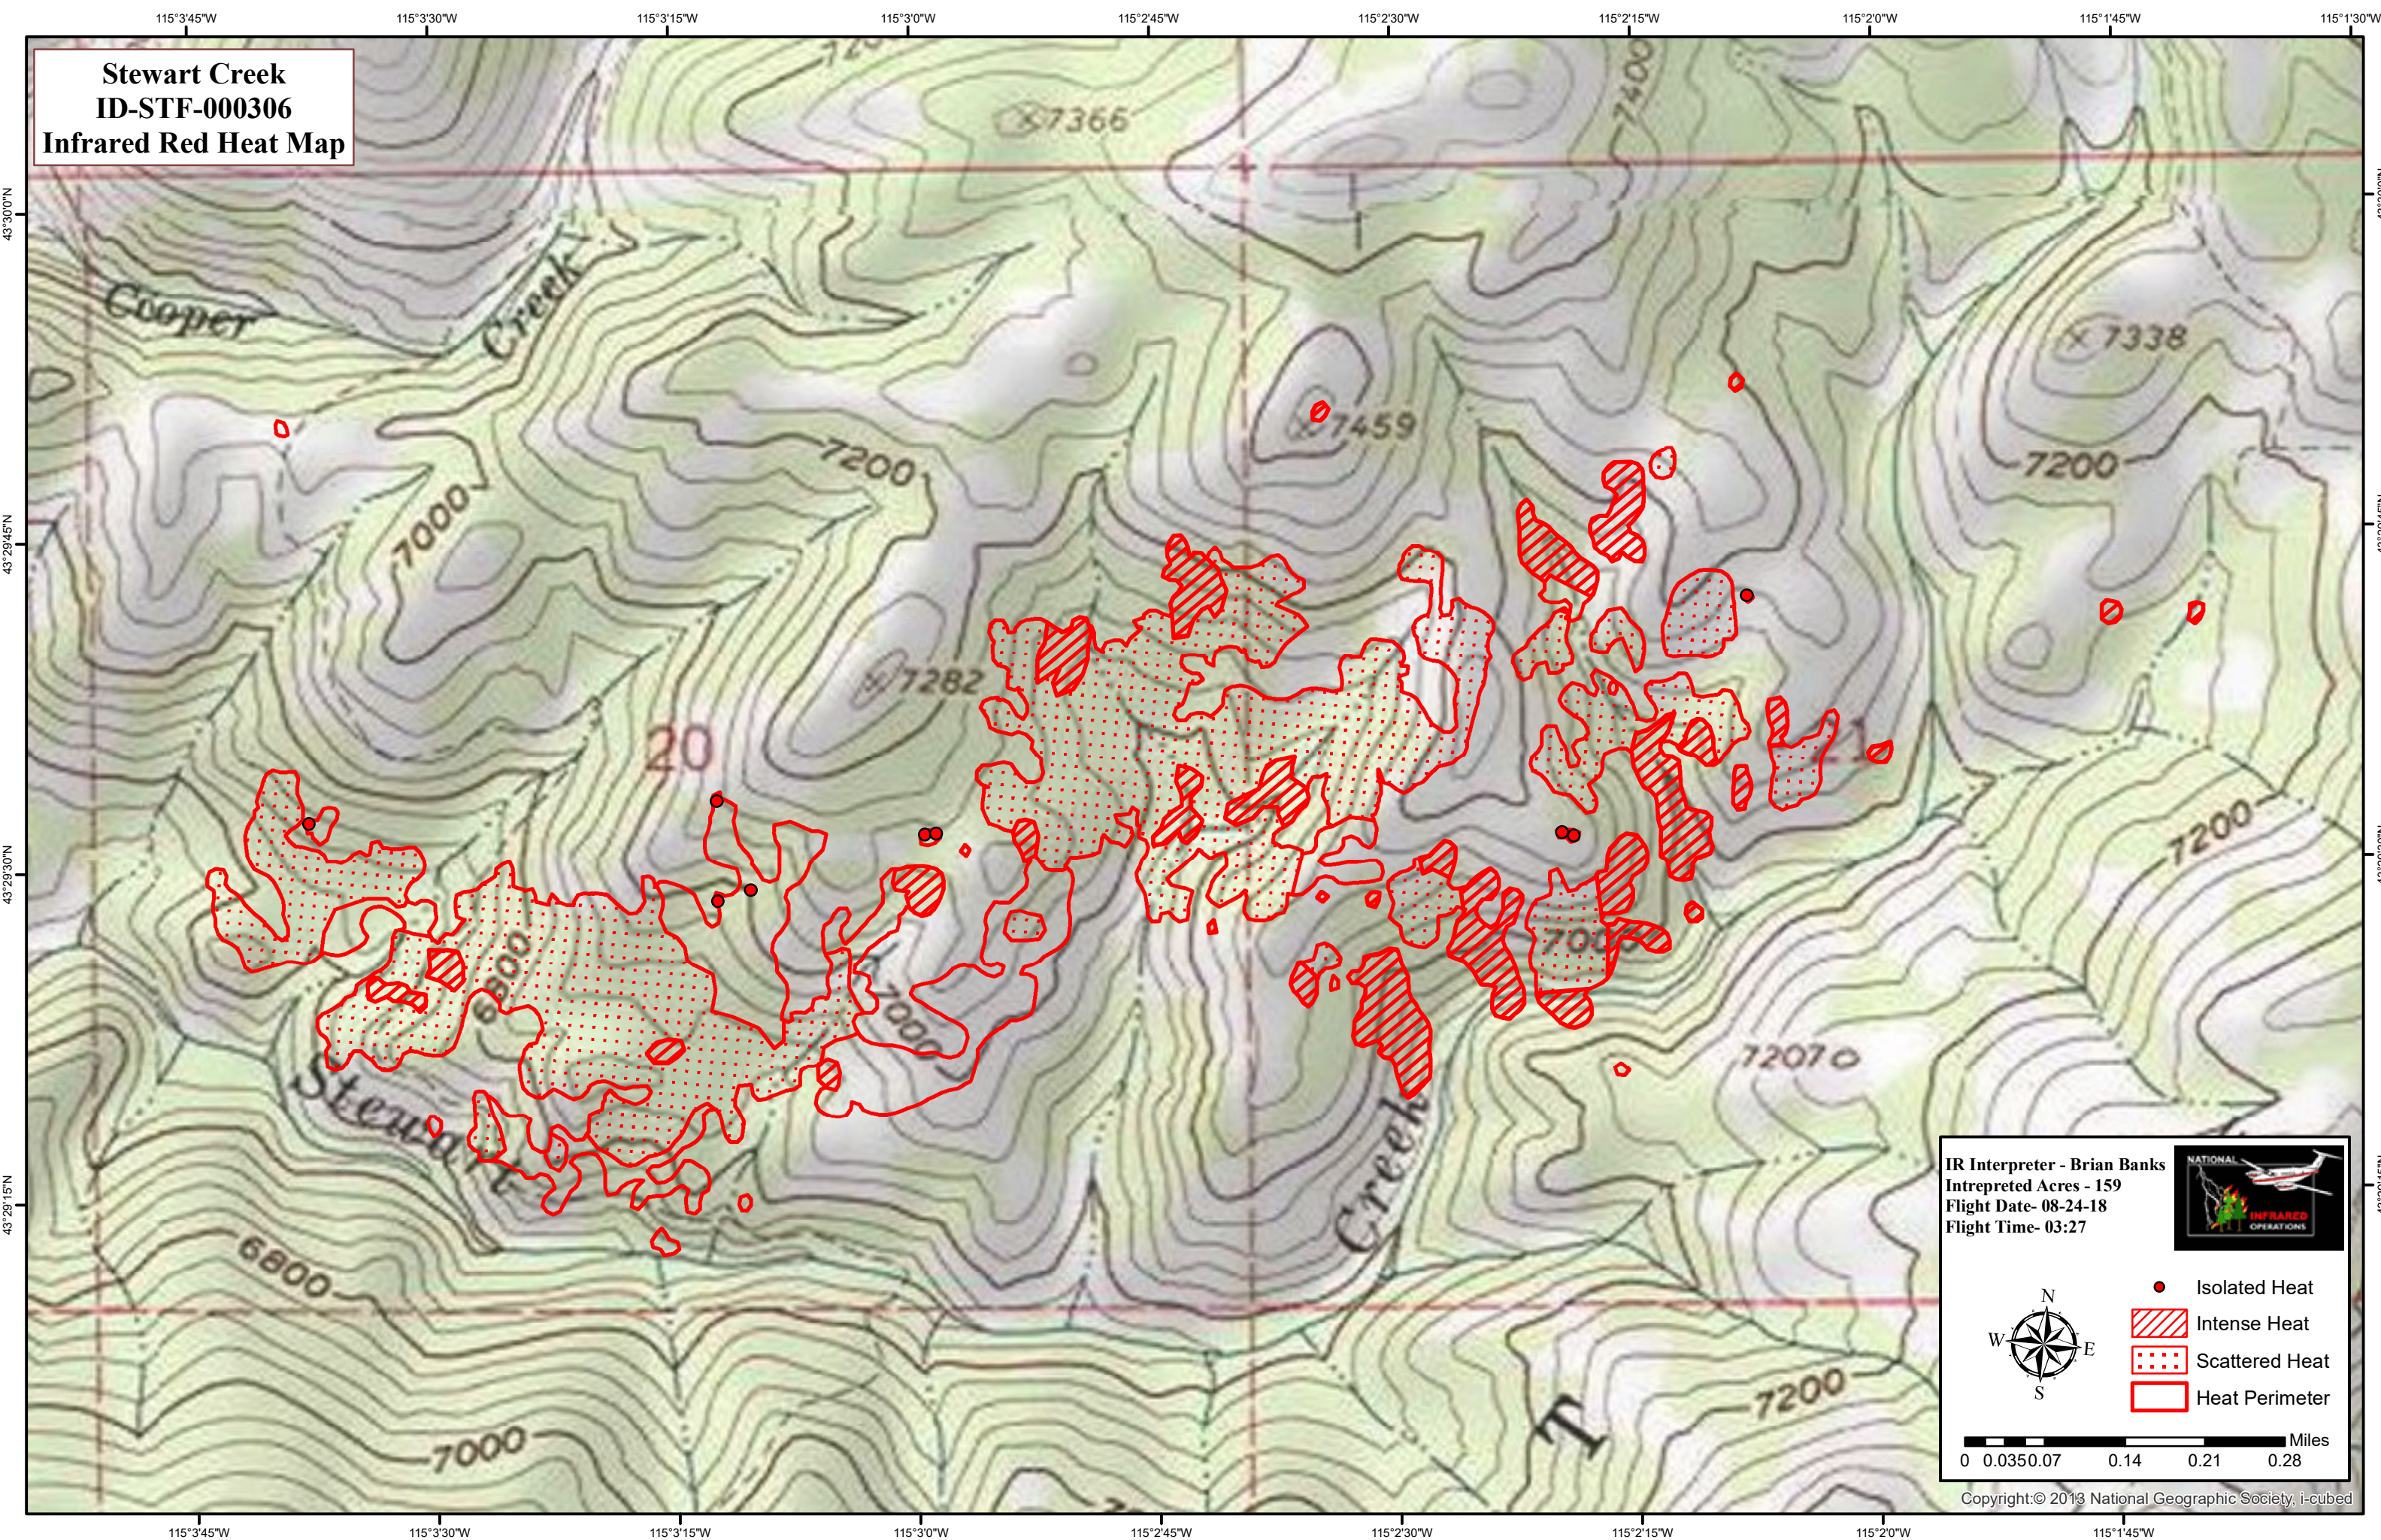

**Stewart Creek
ID-STF-000306
Infrared Red Heat Map**

IR Interpreter - Brian Banks
Intrepreted Acres - 159
Flight Date- 08-24-18
Flight Time- 03:27

- Isolated Heat
- ▨ Intense Heat
- ▤ Scattered Heat
- ▭ Heat Perimeter

0 0.0350.07 0.14 0.21 0.28 Miles