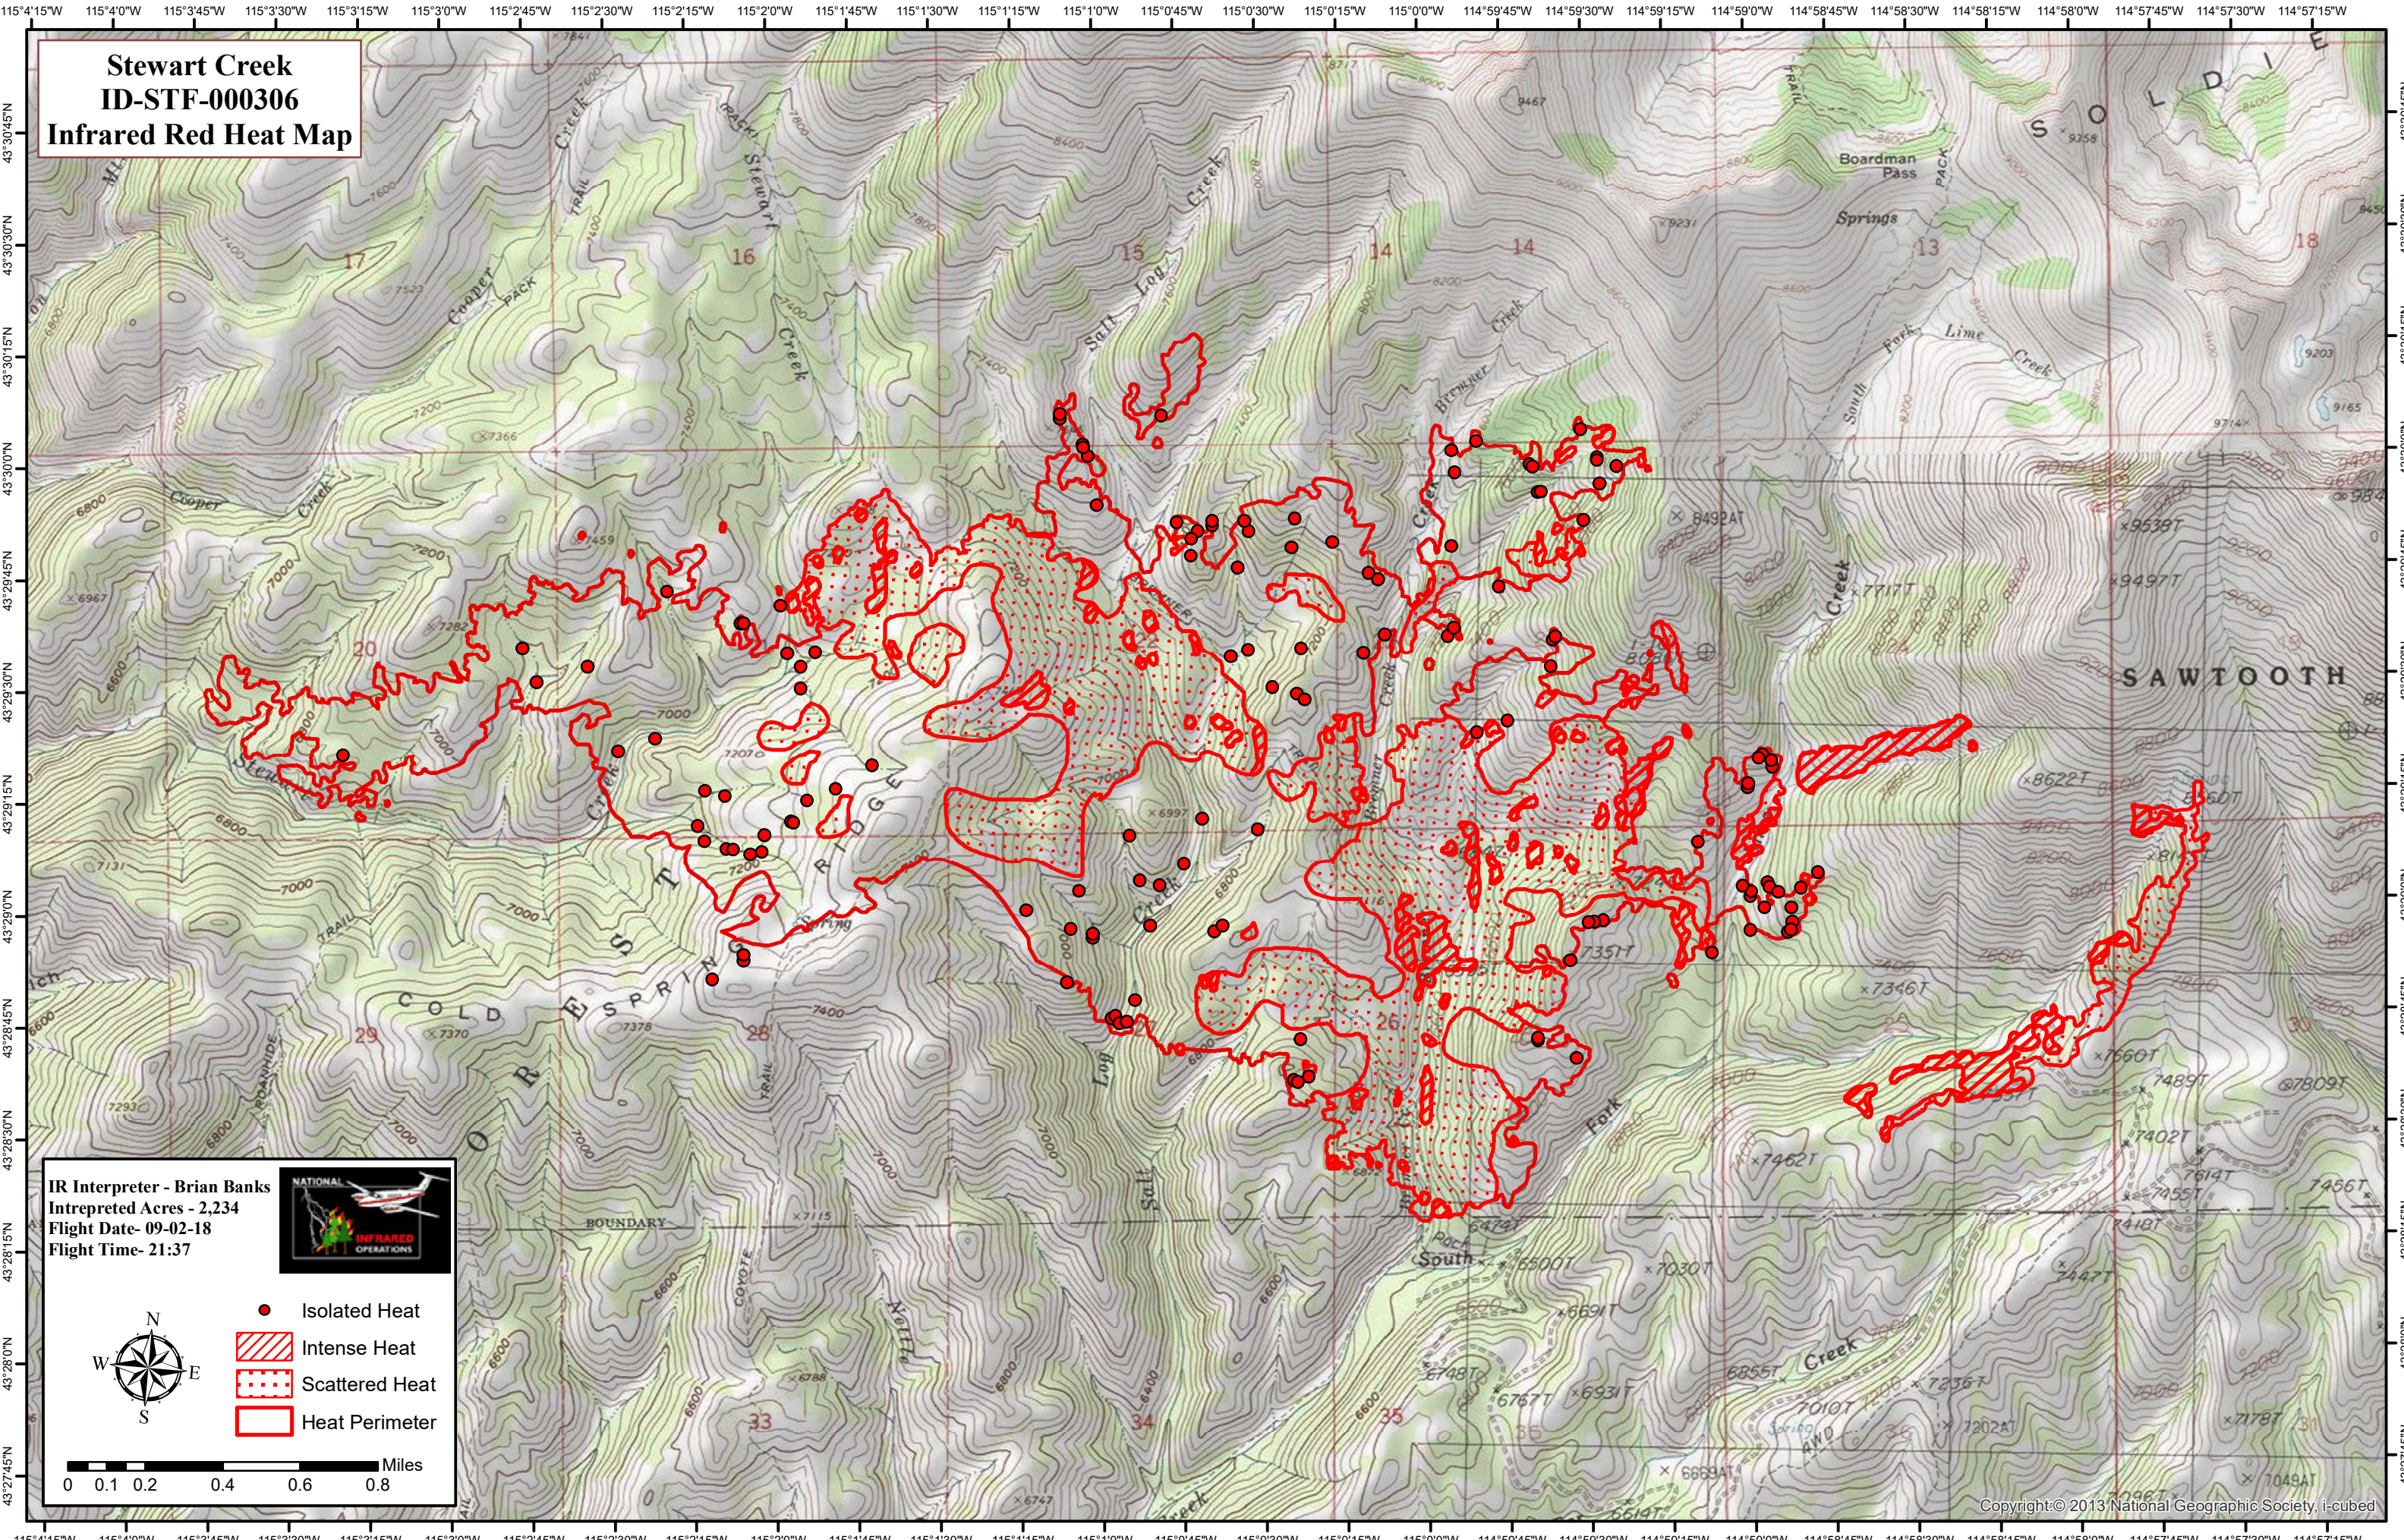

Stewart Creek ID-STF-000306 Infrared Red Heat Map

IR Interpreter - Brian Banks
Intepreted Acres - 2,234
Flight Date- 09-02-18
Flight Time- 21:37

- Isolated Heat
- ▨ Intense Heat
- ▤ Scattered Heat
- ▭ Heat Perimeter