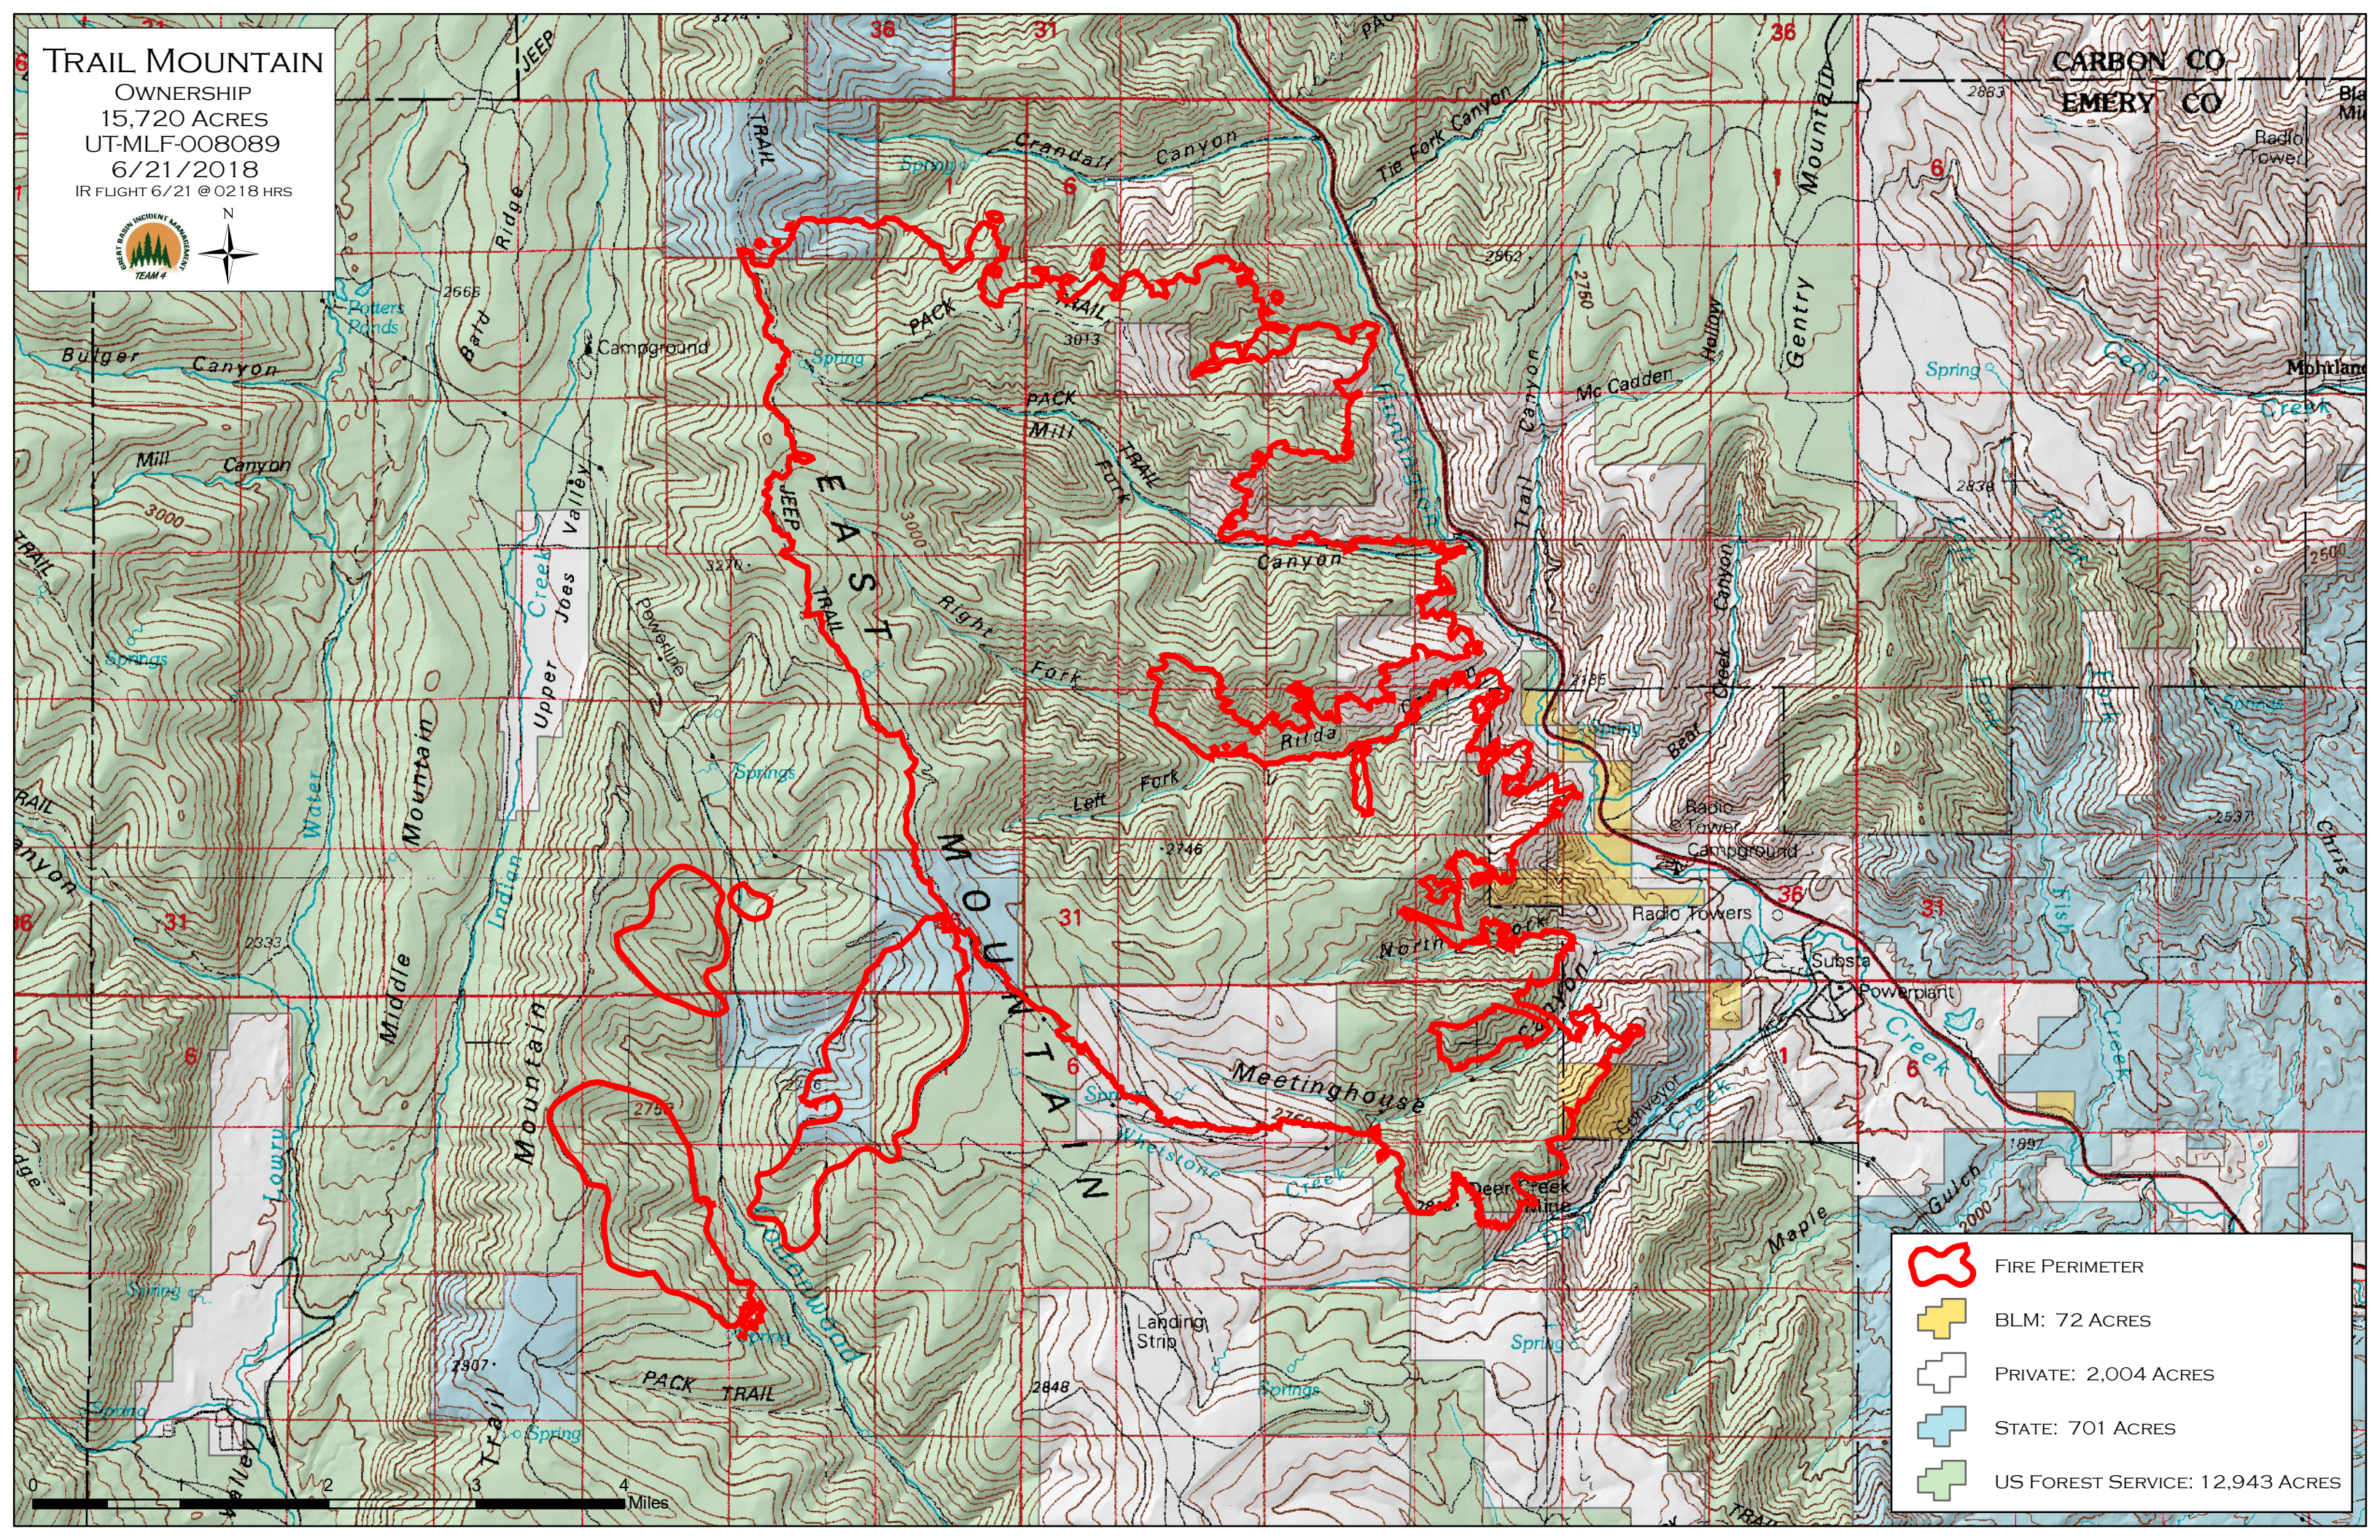

TRAIL MOUNTAIN

OWNERSHIP
15,720 ACRES
UT-MLF-008089
6/21/2018
IR FLIGHT 6/21 @ 0218 HRS

CARBON CO
EMERY CO

-  FIRE PERIMETER
-  BLM: 72 ACRES
-  PRIVATE: 2,004 ACRES
-  STATE: 701 ACRES
-  US FOREST SERVICE: 12,943 ACRES