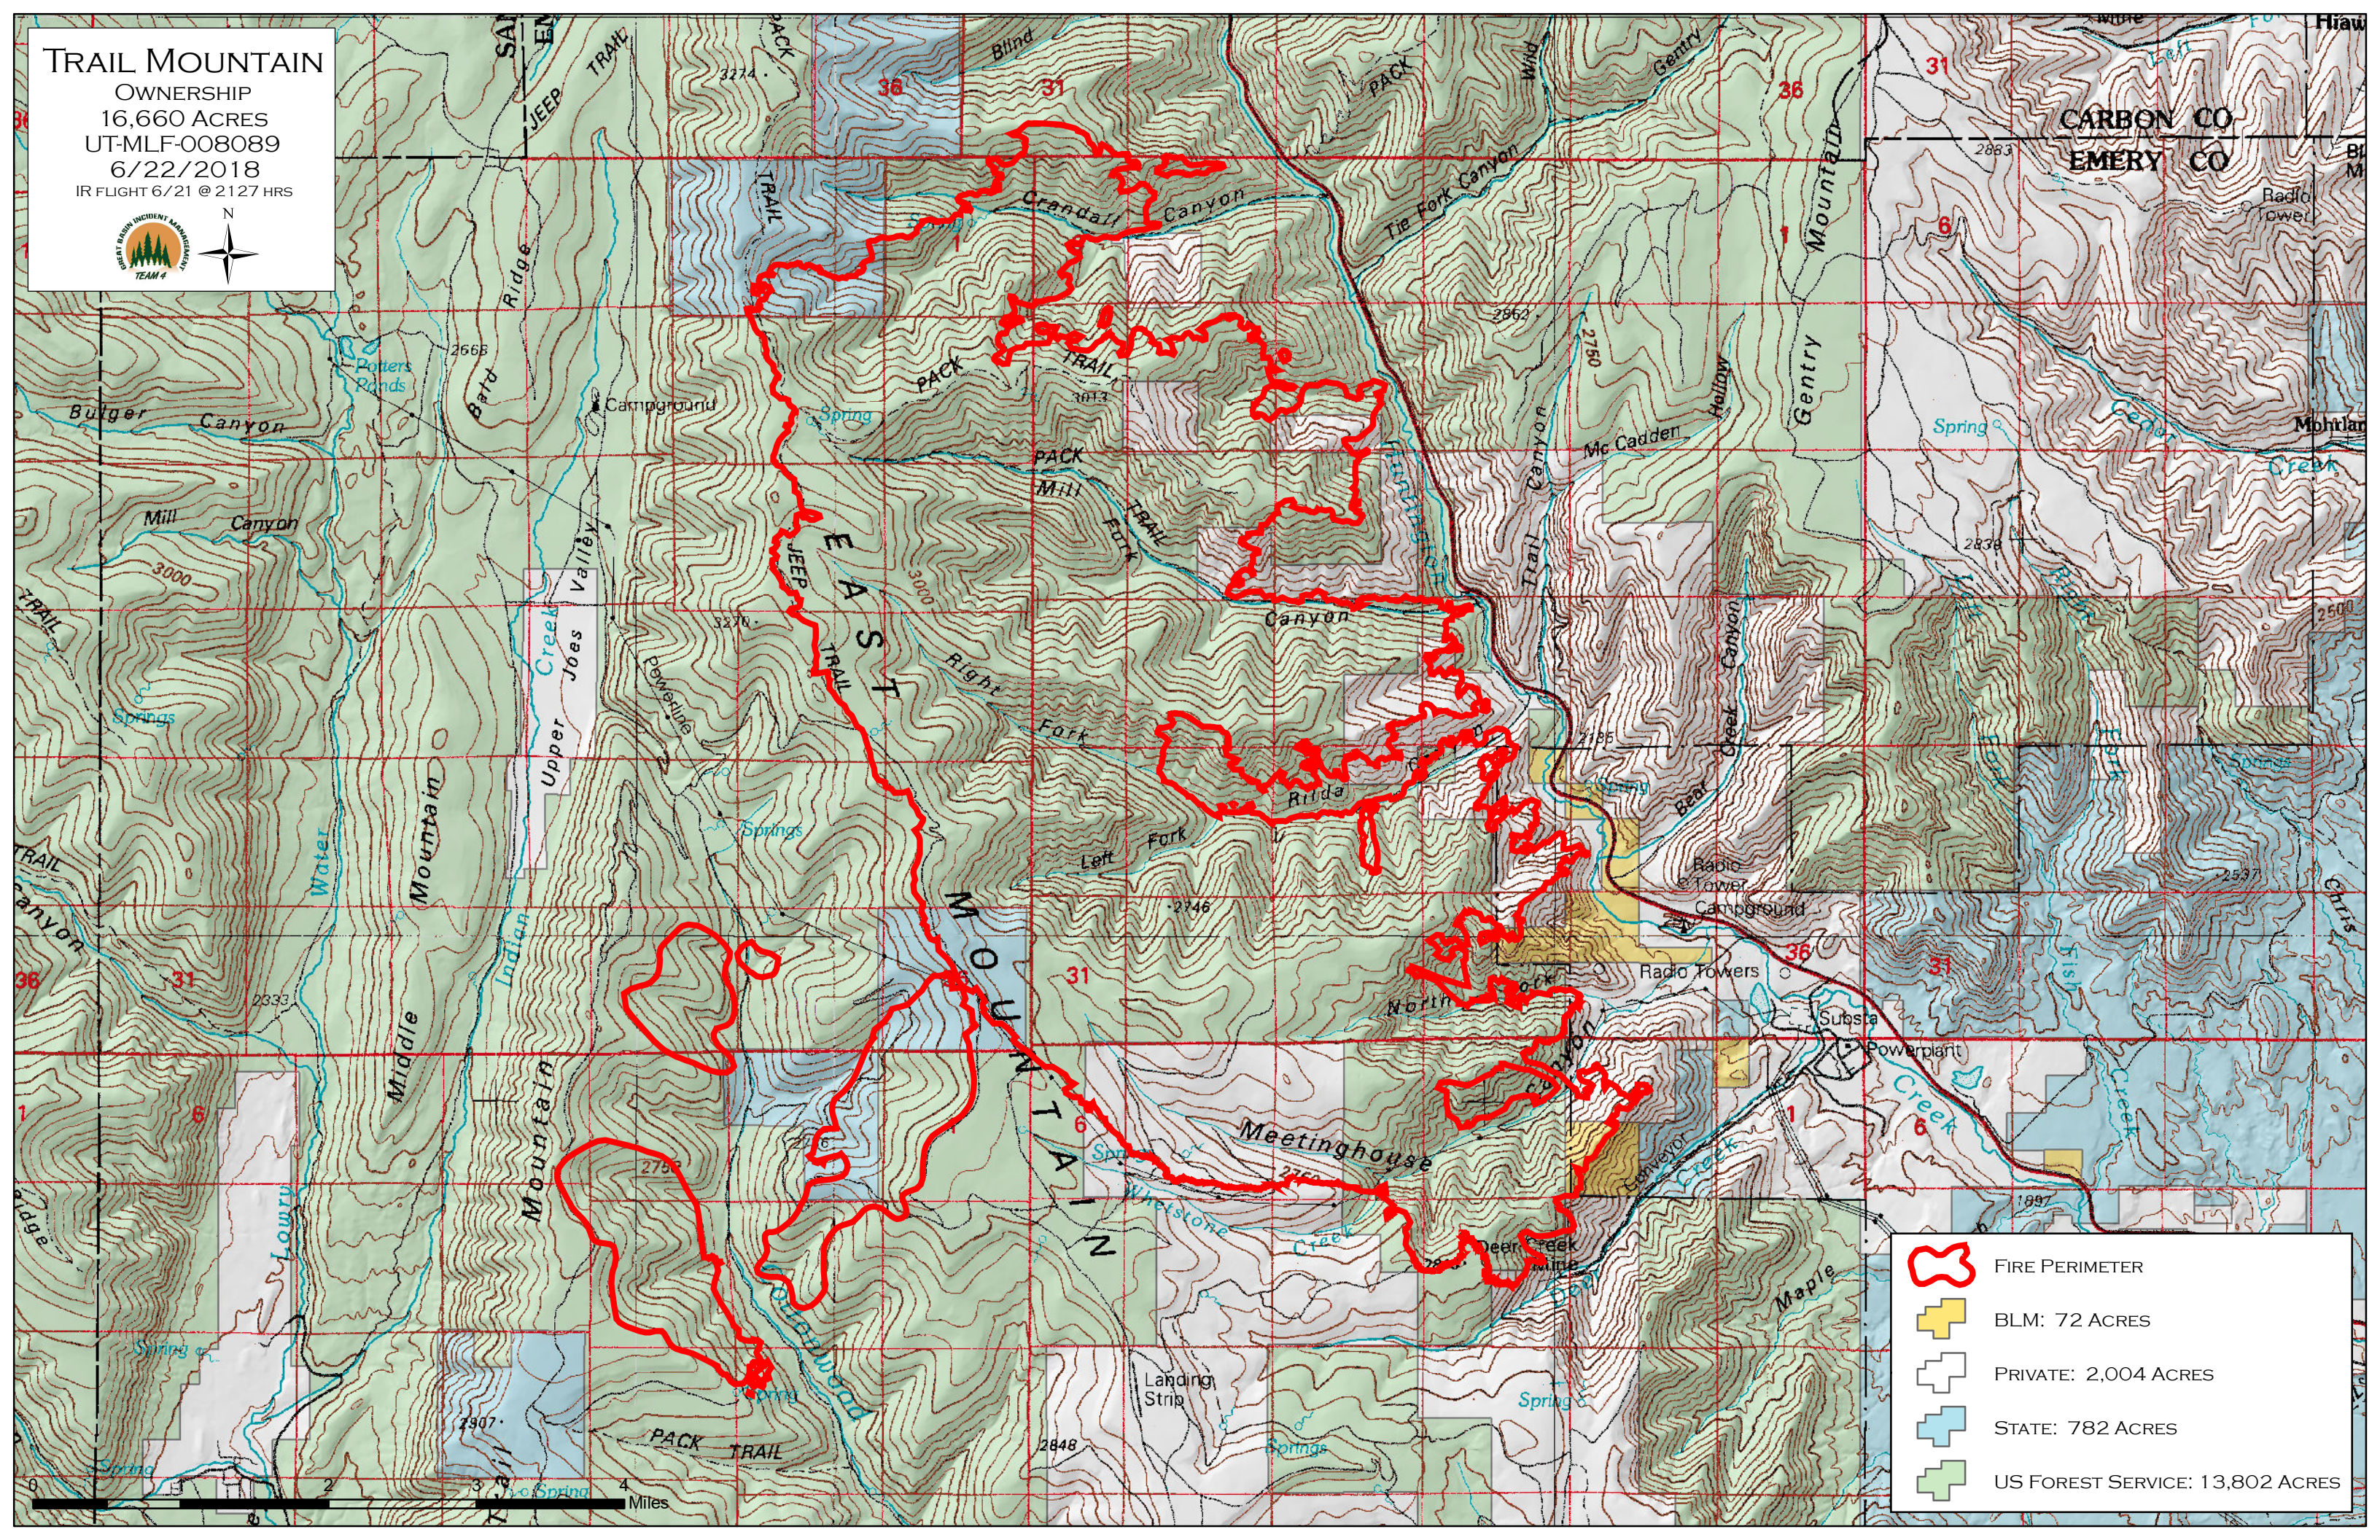

TRAIL MOUNTAIN

OWNERSHIP
16,660 ACRES
UT-MLF-008089
6/22/2018
IR FLIGHT 6/21 @ 2127 HRS

CARBON CO
EMERY CO

	FIRE PERIMETER
	BLM: 72 ACRES
	PRIVATE: 2,004 ACRES
	STATE: 782 ACRES
	US FOREST SERVICE: 13,802 ACRES