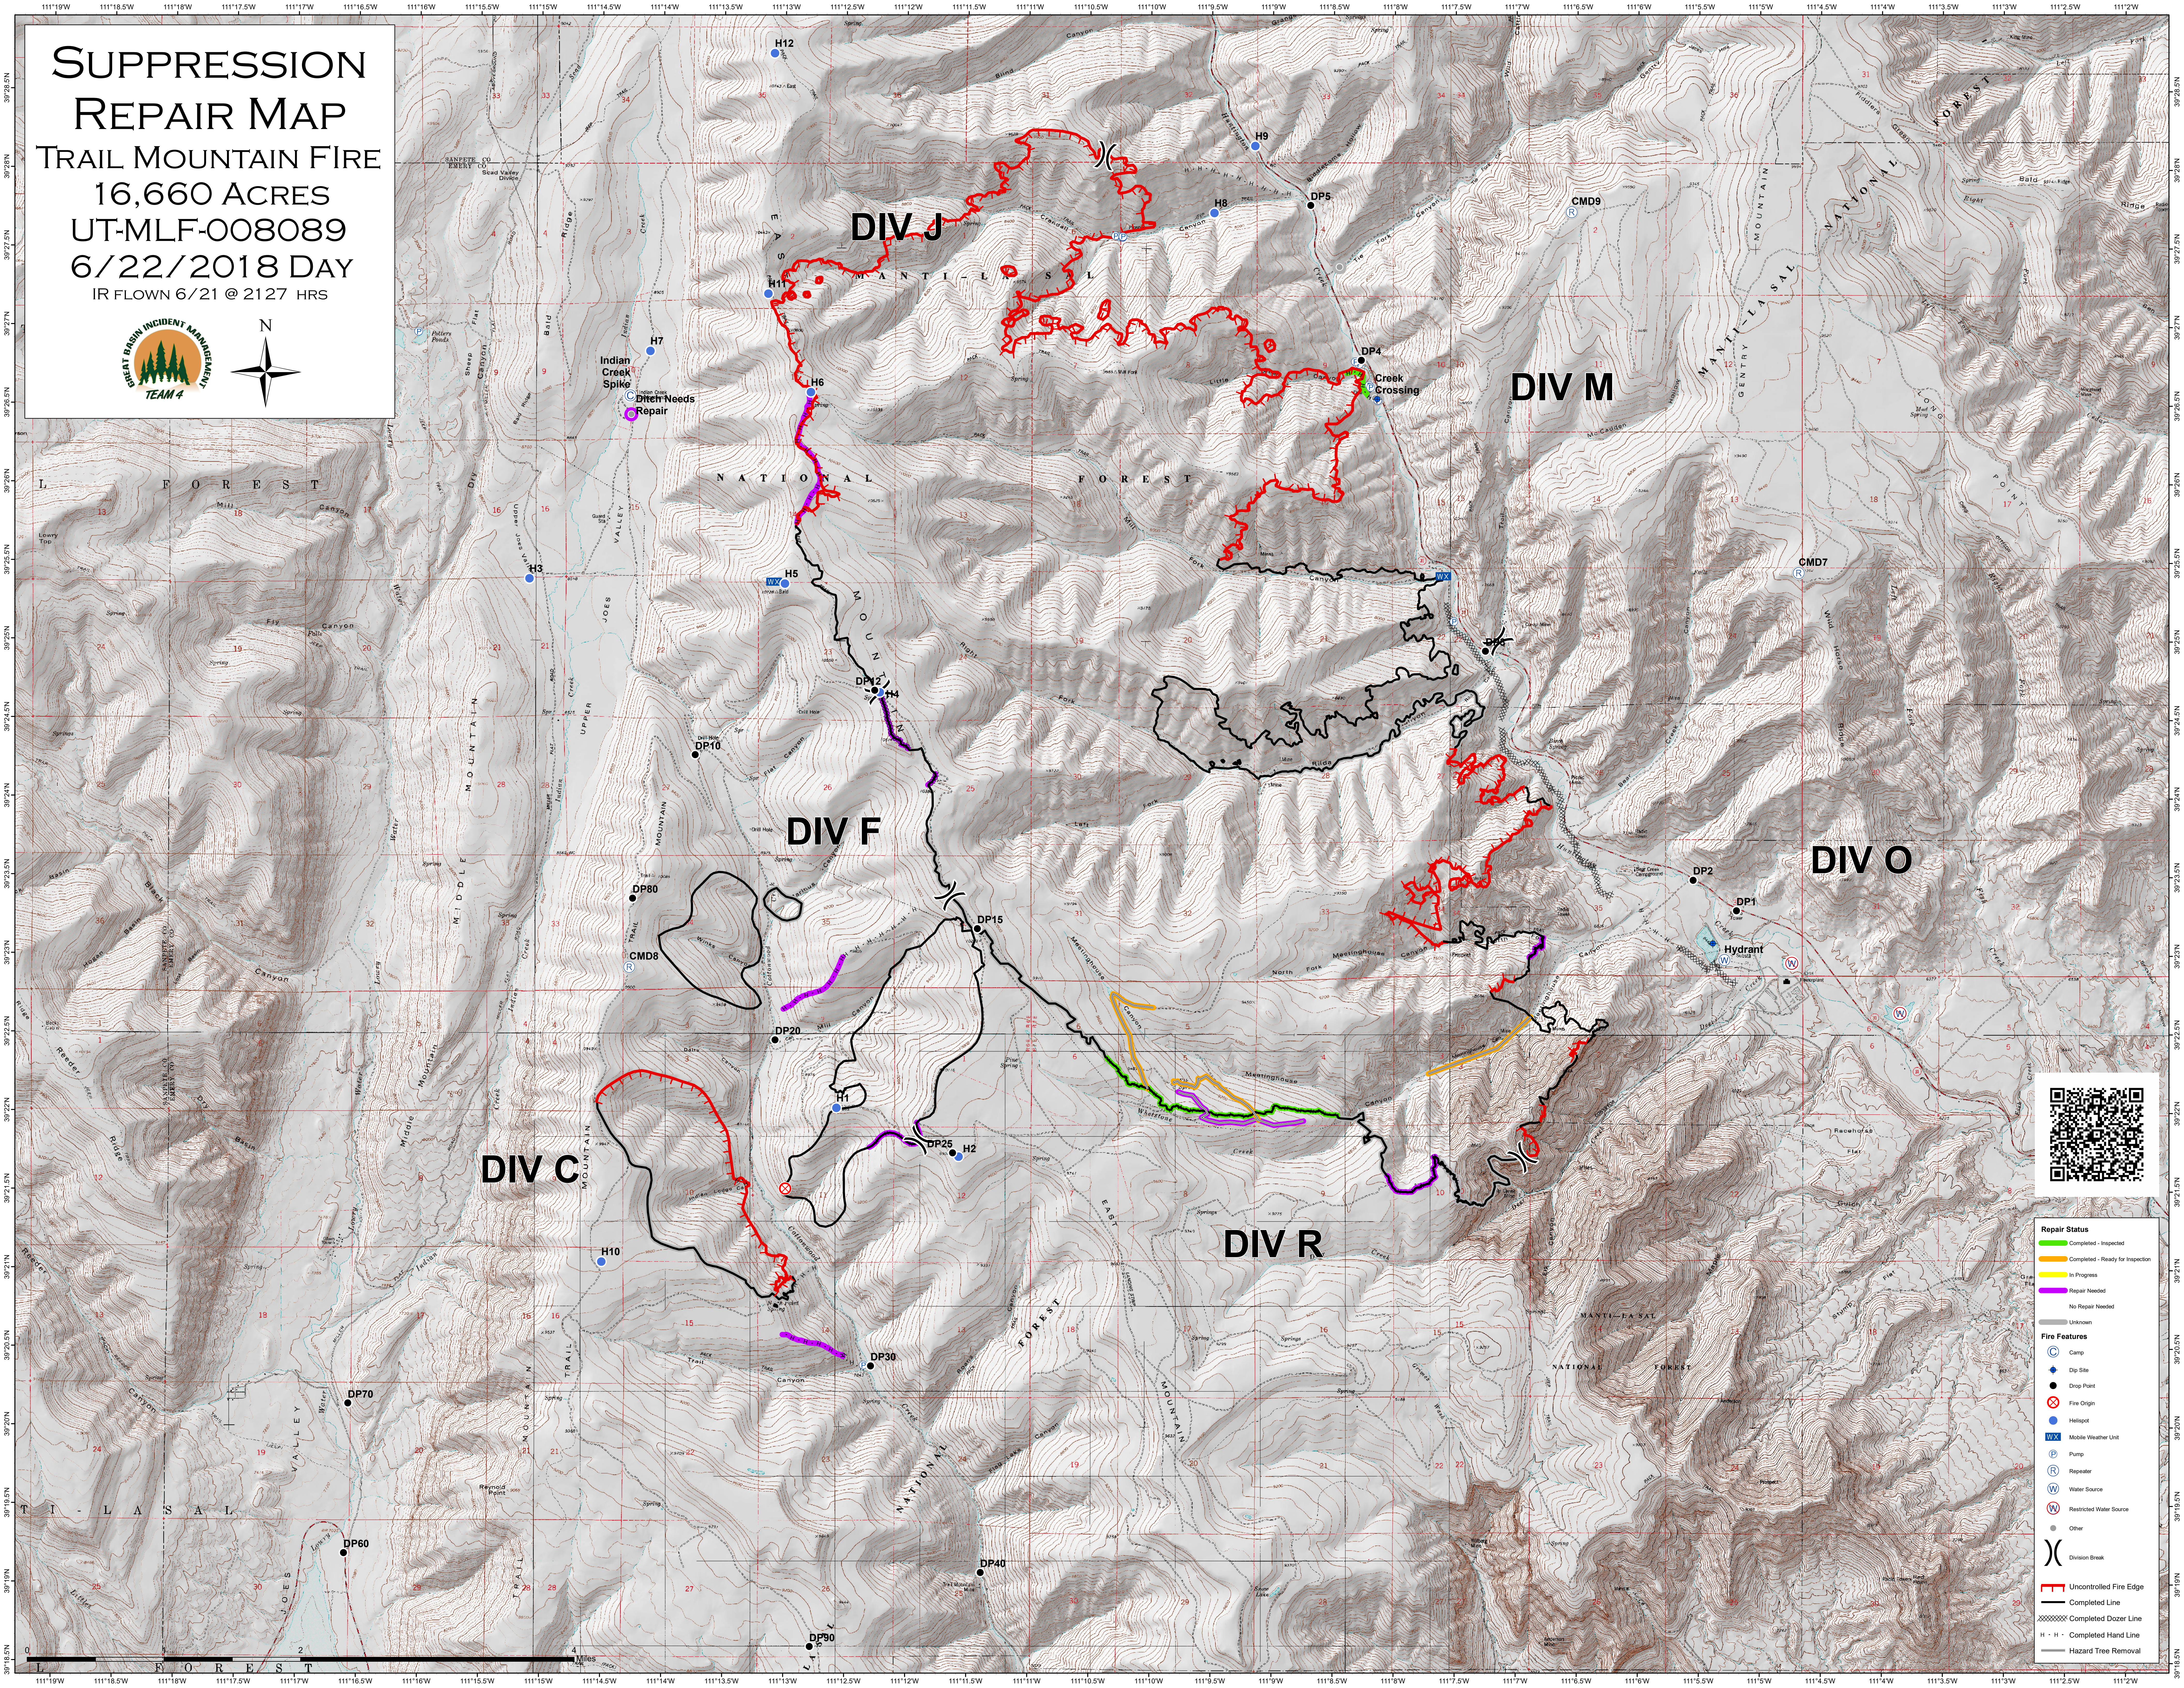

SUPPRESSION REPAIR MAP

TRAIL MOUNTAIN FIRE

16,660 ACRES
UT-MLF-008089
6/22/2018 DAY
IR FLOWN 6/21 @ 2127 HRS

Repair Status	
—	Completed - Inspected
—	Completed - Ready for Inspection
—	In Progress
—	Repair Needed
—	No Repair Needed
—	Unknown

Fire Features	
	Camp
	Dip Site
	Drop Point
	Fire Origin
	Hotspot
	Mobile Weather Unit
	Pump
	Repair
	Water Source
	Restricted Water Source
	Other
	Division Break
	Uncontrolled Fire Edge
	Completed Line
	Completed Dozer Line
	Completed Hand Line
	Hazard Tree Removal