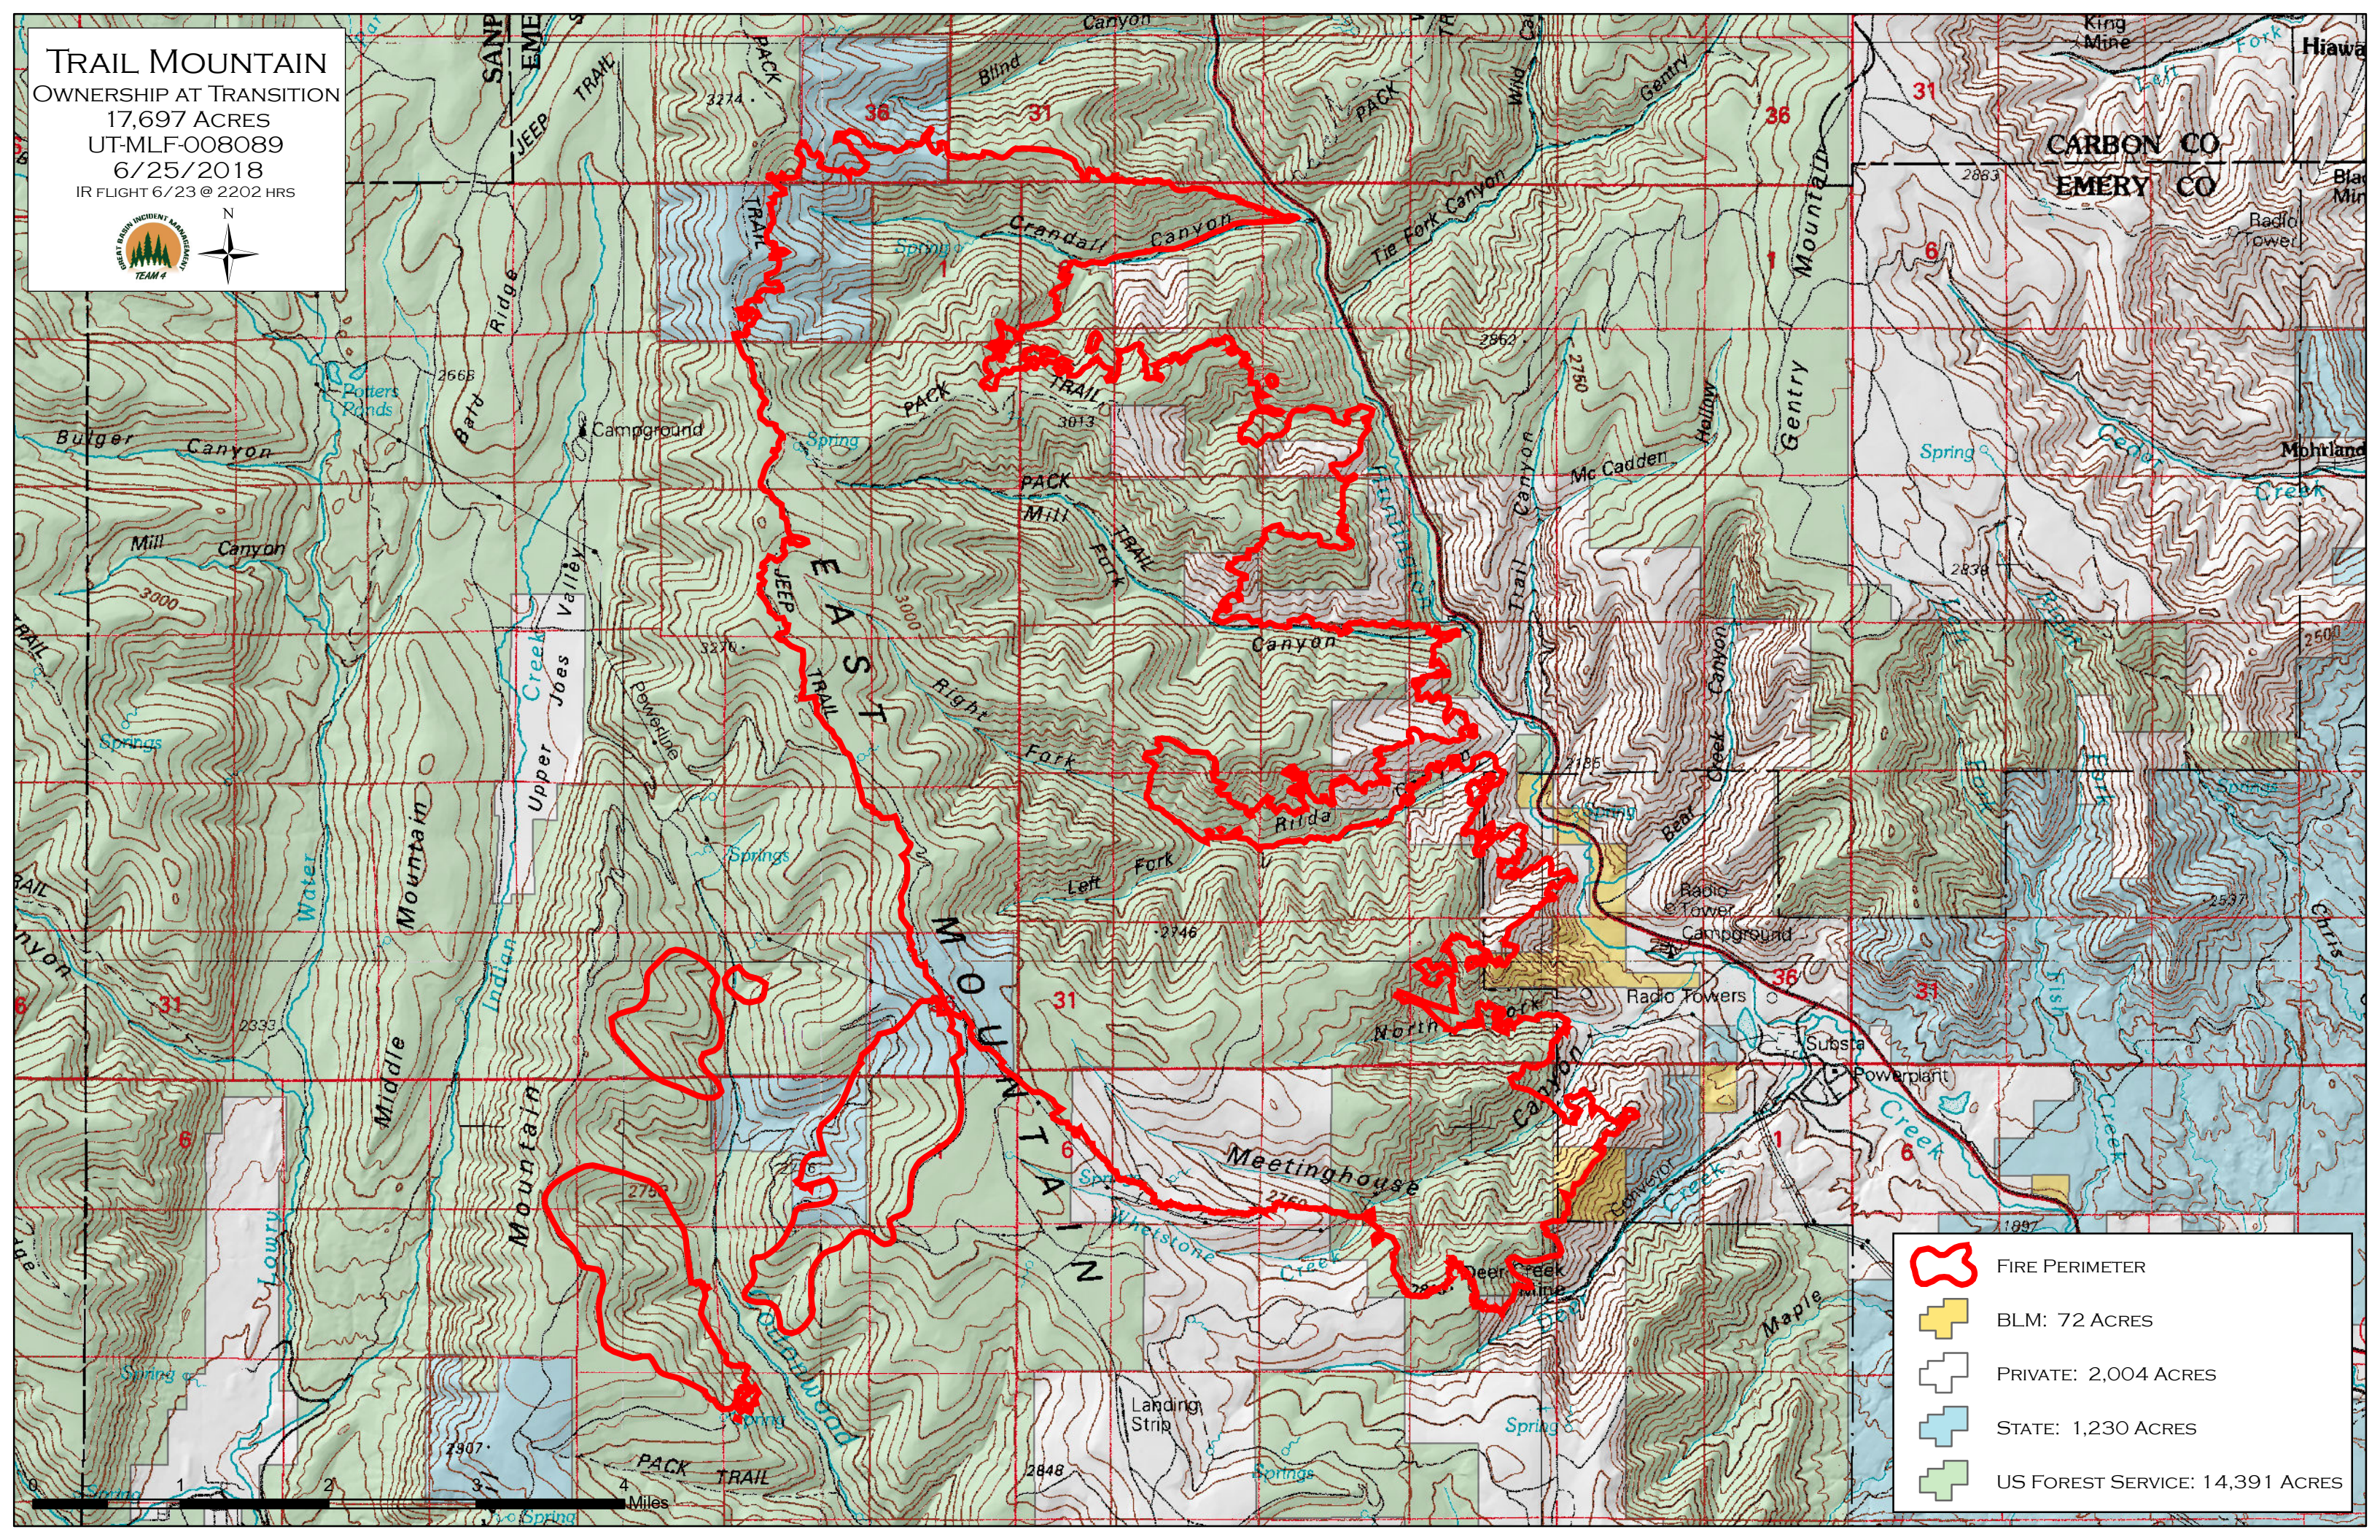

**TRAIL MOUNTAIN**  
 OWNERSHIP AT TRANSITION  
 17,697 ACRES  
 UT-MLF-008089  
 6/25/2018  
 IR FLIGHT 6/23 @ 2202 HRS

CARBON CO  
 EMERY CO

	FIRE PERIMETER
	BLM: 72 ACRES
	PRIVATE: 2,004 ACRES
	STATE: 1,230 ACRES
	US FOREST SERVICE: 14,391 ACRES