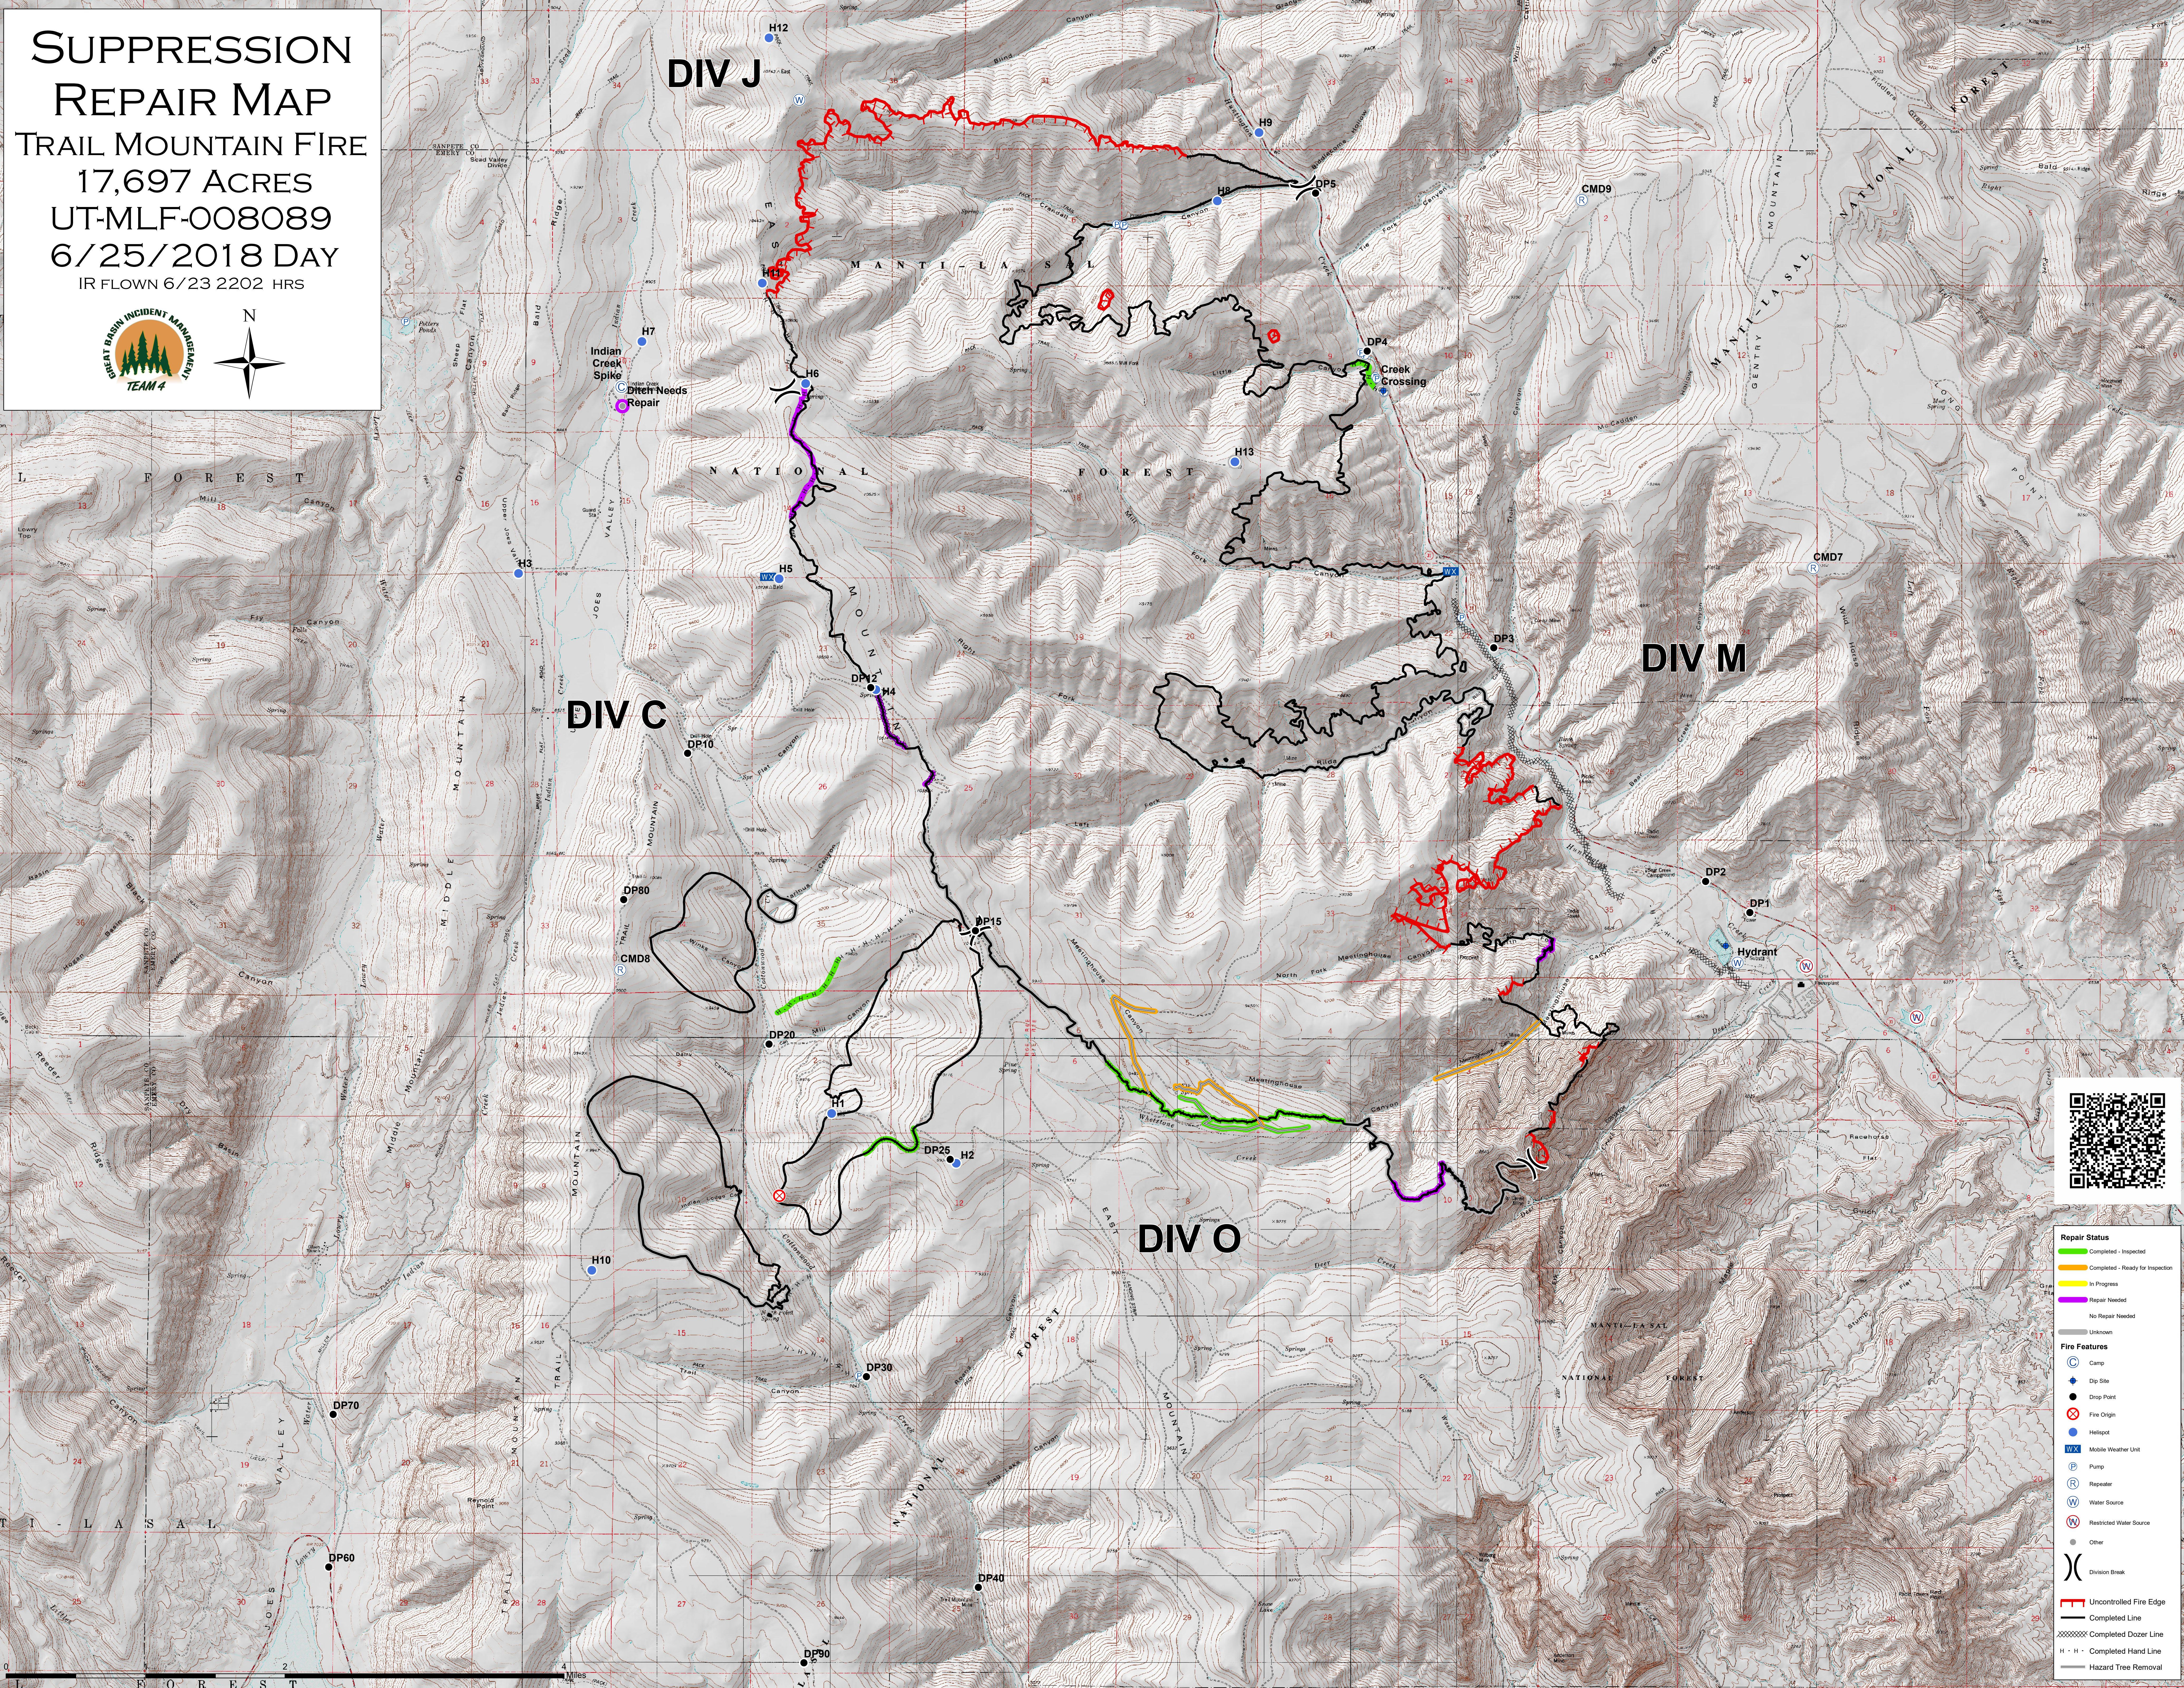

SUPPRESSION REPAIR MAP

TRAIL MOUNTAIN FIRE

17,697 ACRES
UT-MLF-008089
6/25/2018 DAY
IR FLOWN 6/23 2202 HRS

Repair Status	
—	Completed - Inspected
—	Completed - Ready for Inspection
—	In Progress
—	Repair Needed
—	No Repair Needed
—	Unknown

Fire Features	
	Camp
	Dip Site
	Drop Point
	Fire Origin
	Hotspot
	Mobile Weather Unit
	Pump
	Repair
	Water Source
	Restricted Water Source
	Other
	Division Break

Fire Features	
	Uncontrolled Fire Edge
	Completed Line
	Completed Dozer Line
	Completed Hand Line
	Hazard Tree Removal