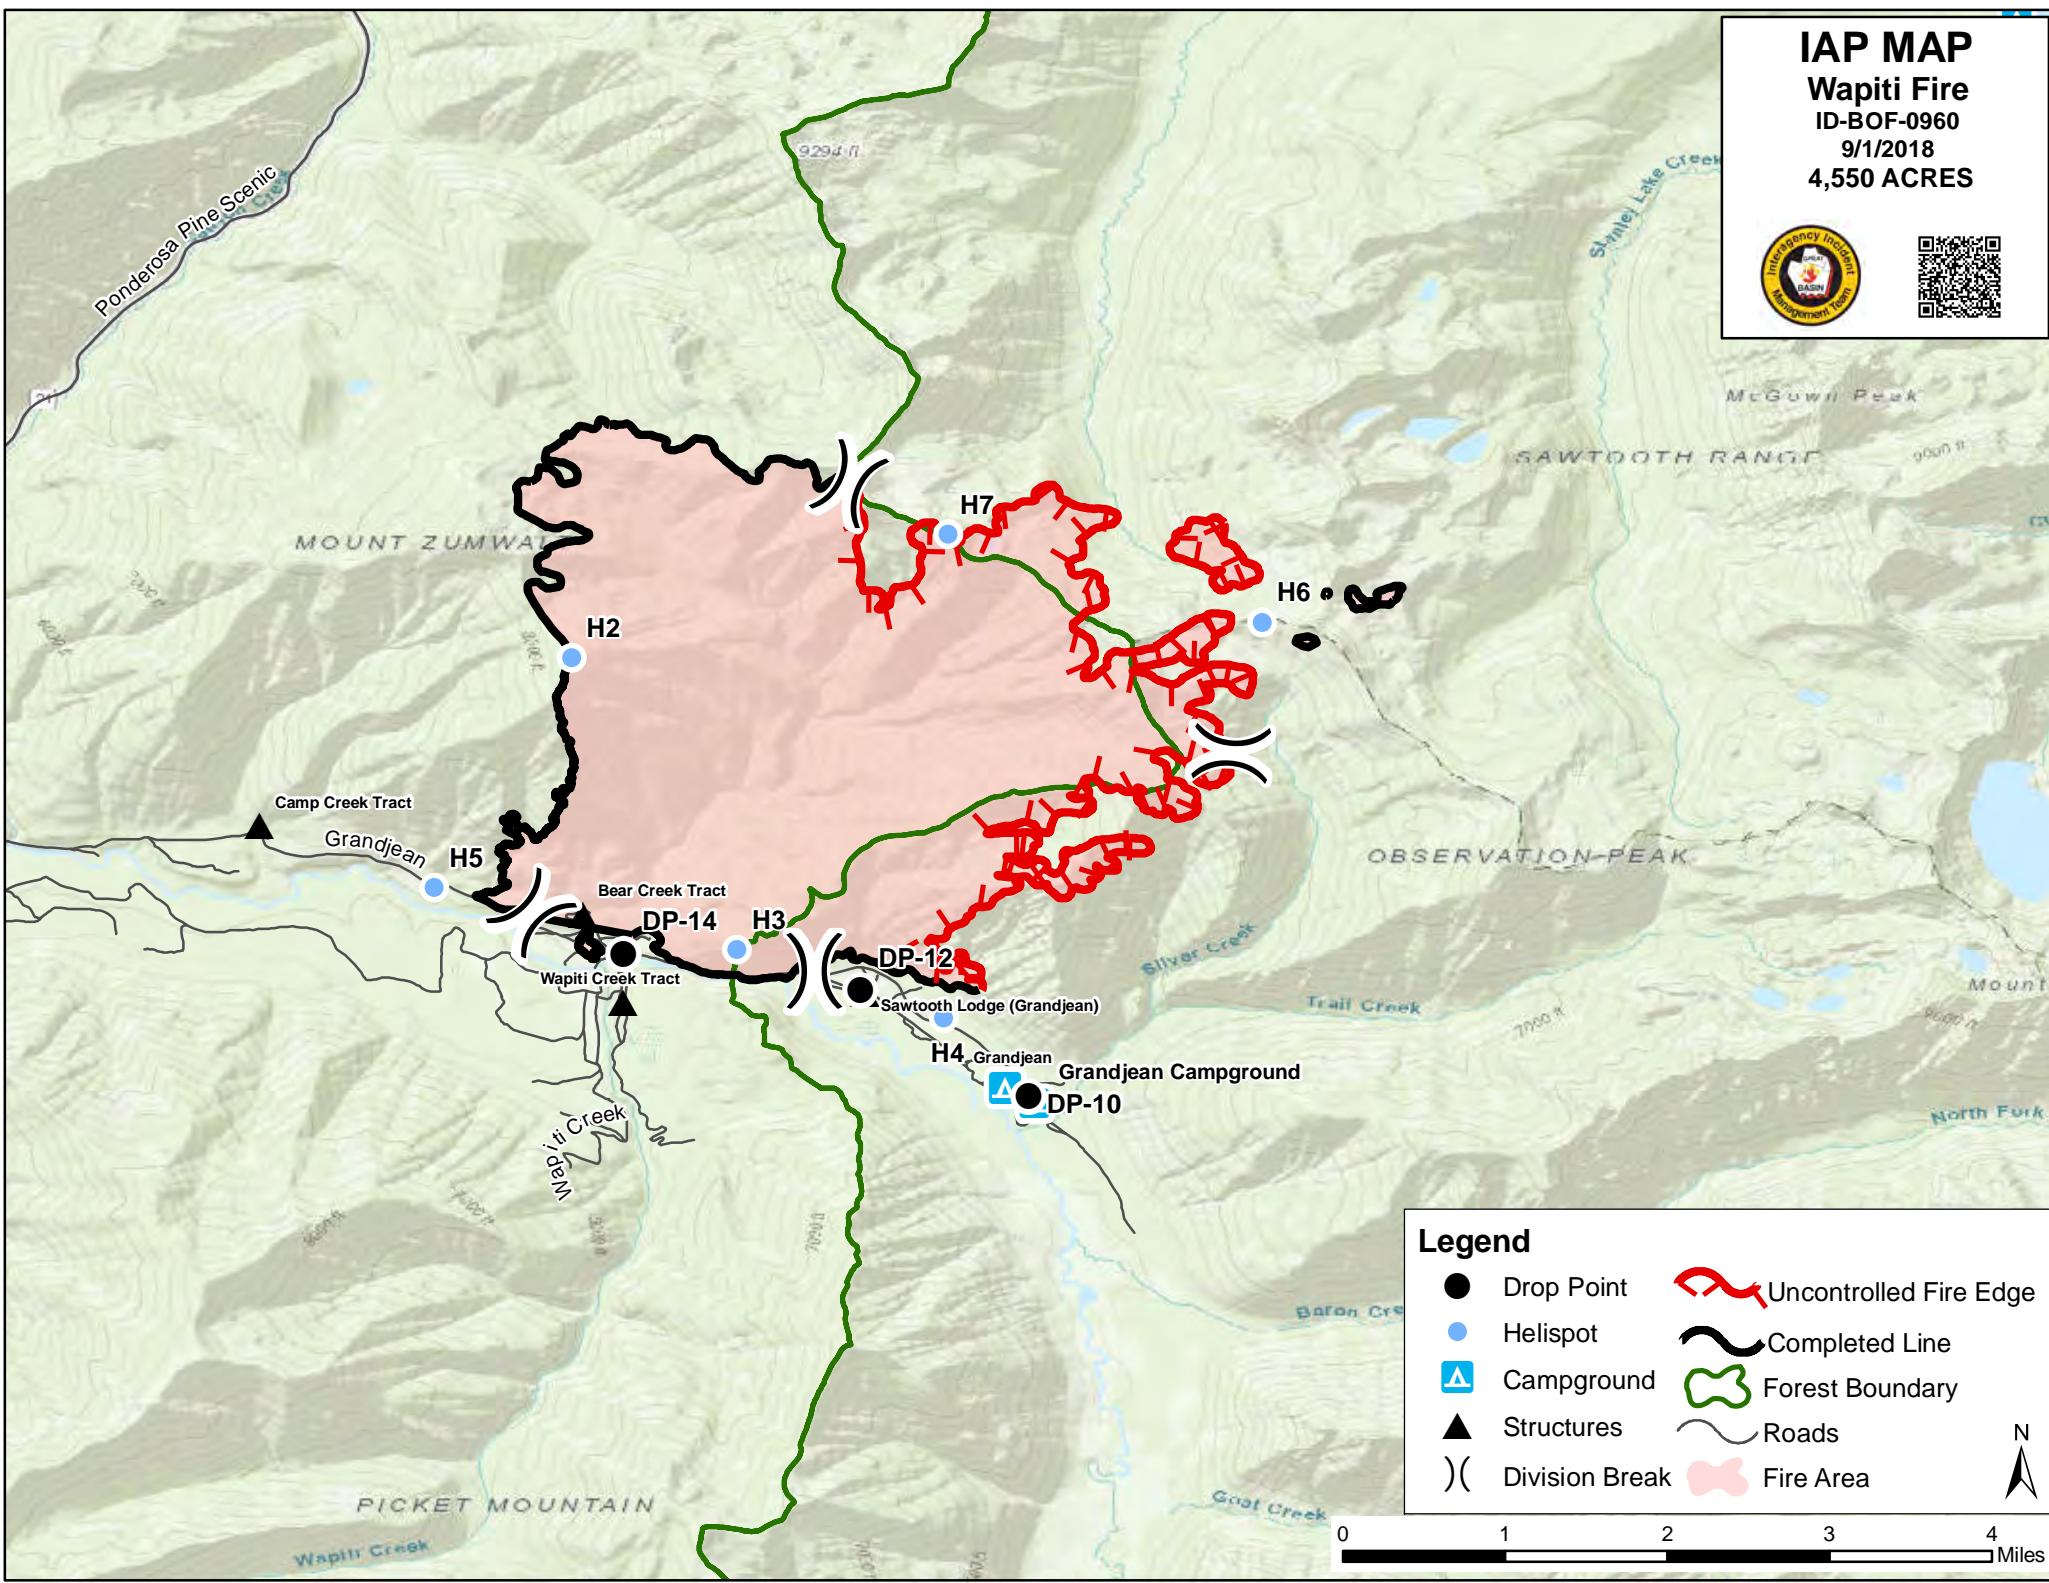

# IAP MAP

Wapiti Fire

ID-BOF-0960

9/1/2018

4,550 ACRES

**Legend**

● Drop Point	Uncontrolled Fire Edge
● Helispot	Completed Line
▲ Campground	Forest Boundary
▲ Structures	Roads
) Division Break	Fire Area