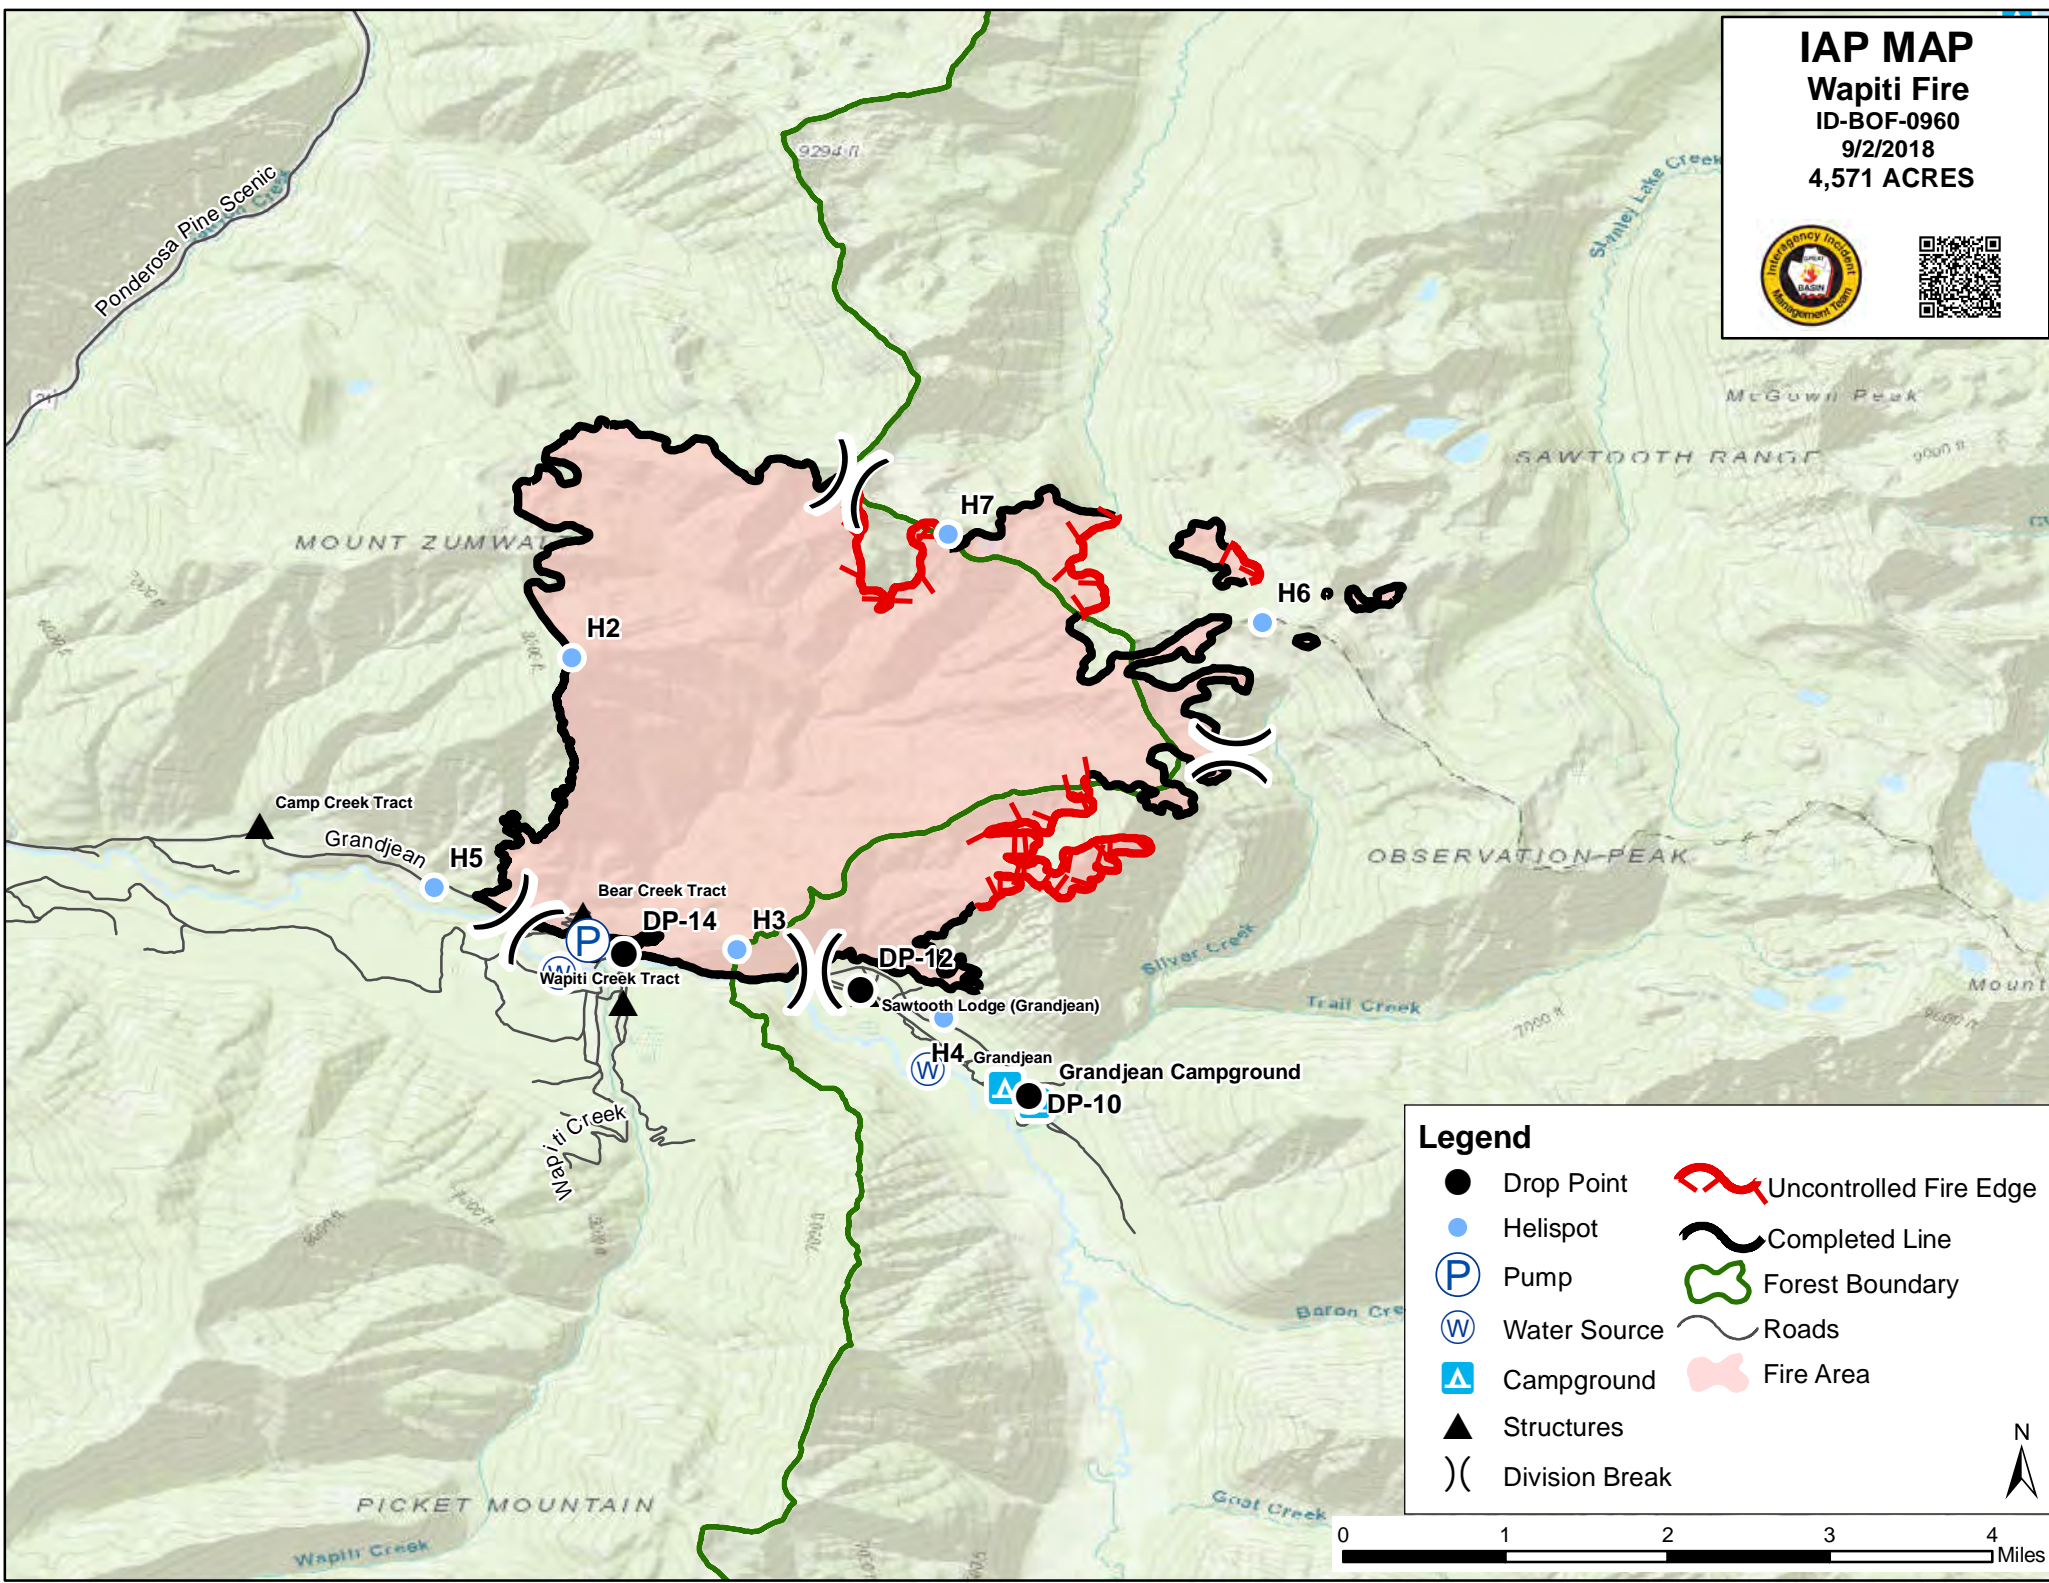

IAP MAP

Wapiti Fire

ID-BOF-0960

9/2/2018

4,571 ACRES

Legend

● Drop Point	Uncontrolled Fire Edge
● Helispot	Completed Line
(P) Pump	Forest Boundary
(W) Water Source	Roads
(A) Campground	Fire Area
▲ Structures	
() Division Break	