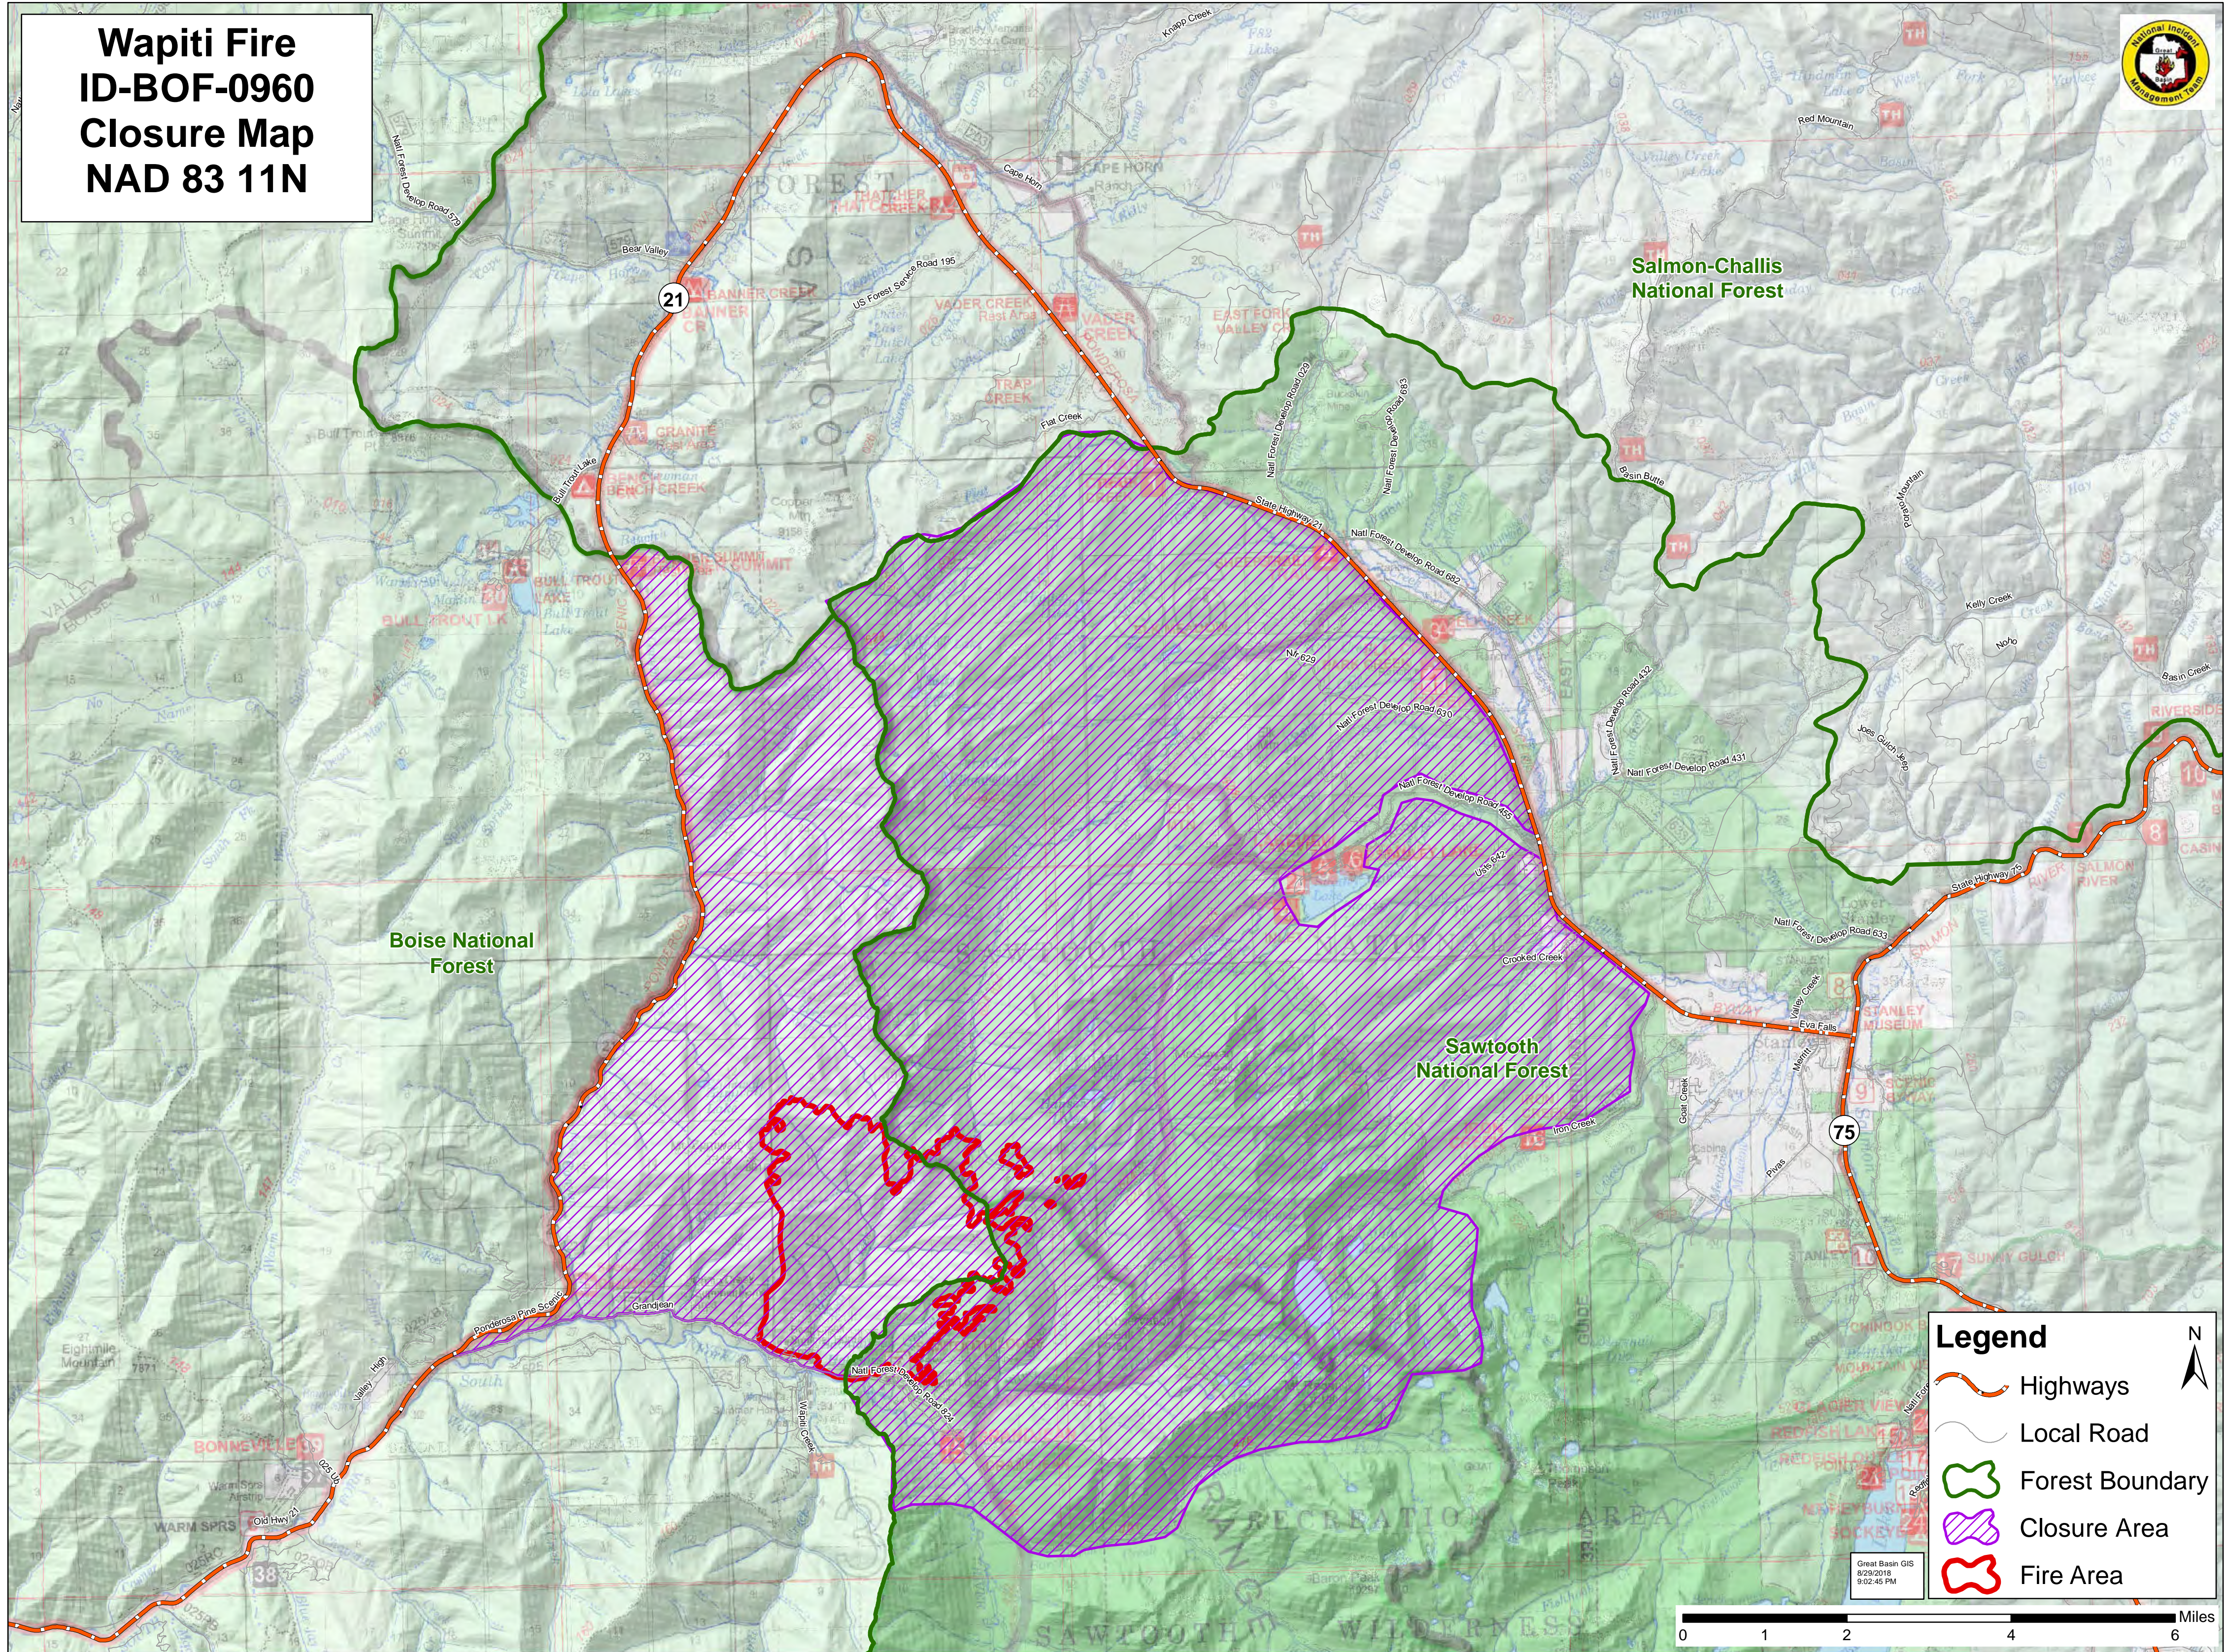

**Wapiti Fire
ID-BOF-0960
Closure Map
NAD 83 11N**

Legend

- Highways
- Local Road
- Forest Boundary
- Closure Area
- Fire Area

N

Great Basin GIS
8/29/2018
9:02:45 PM