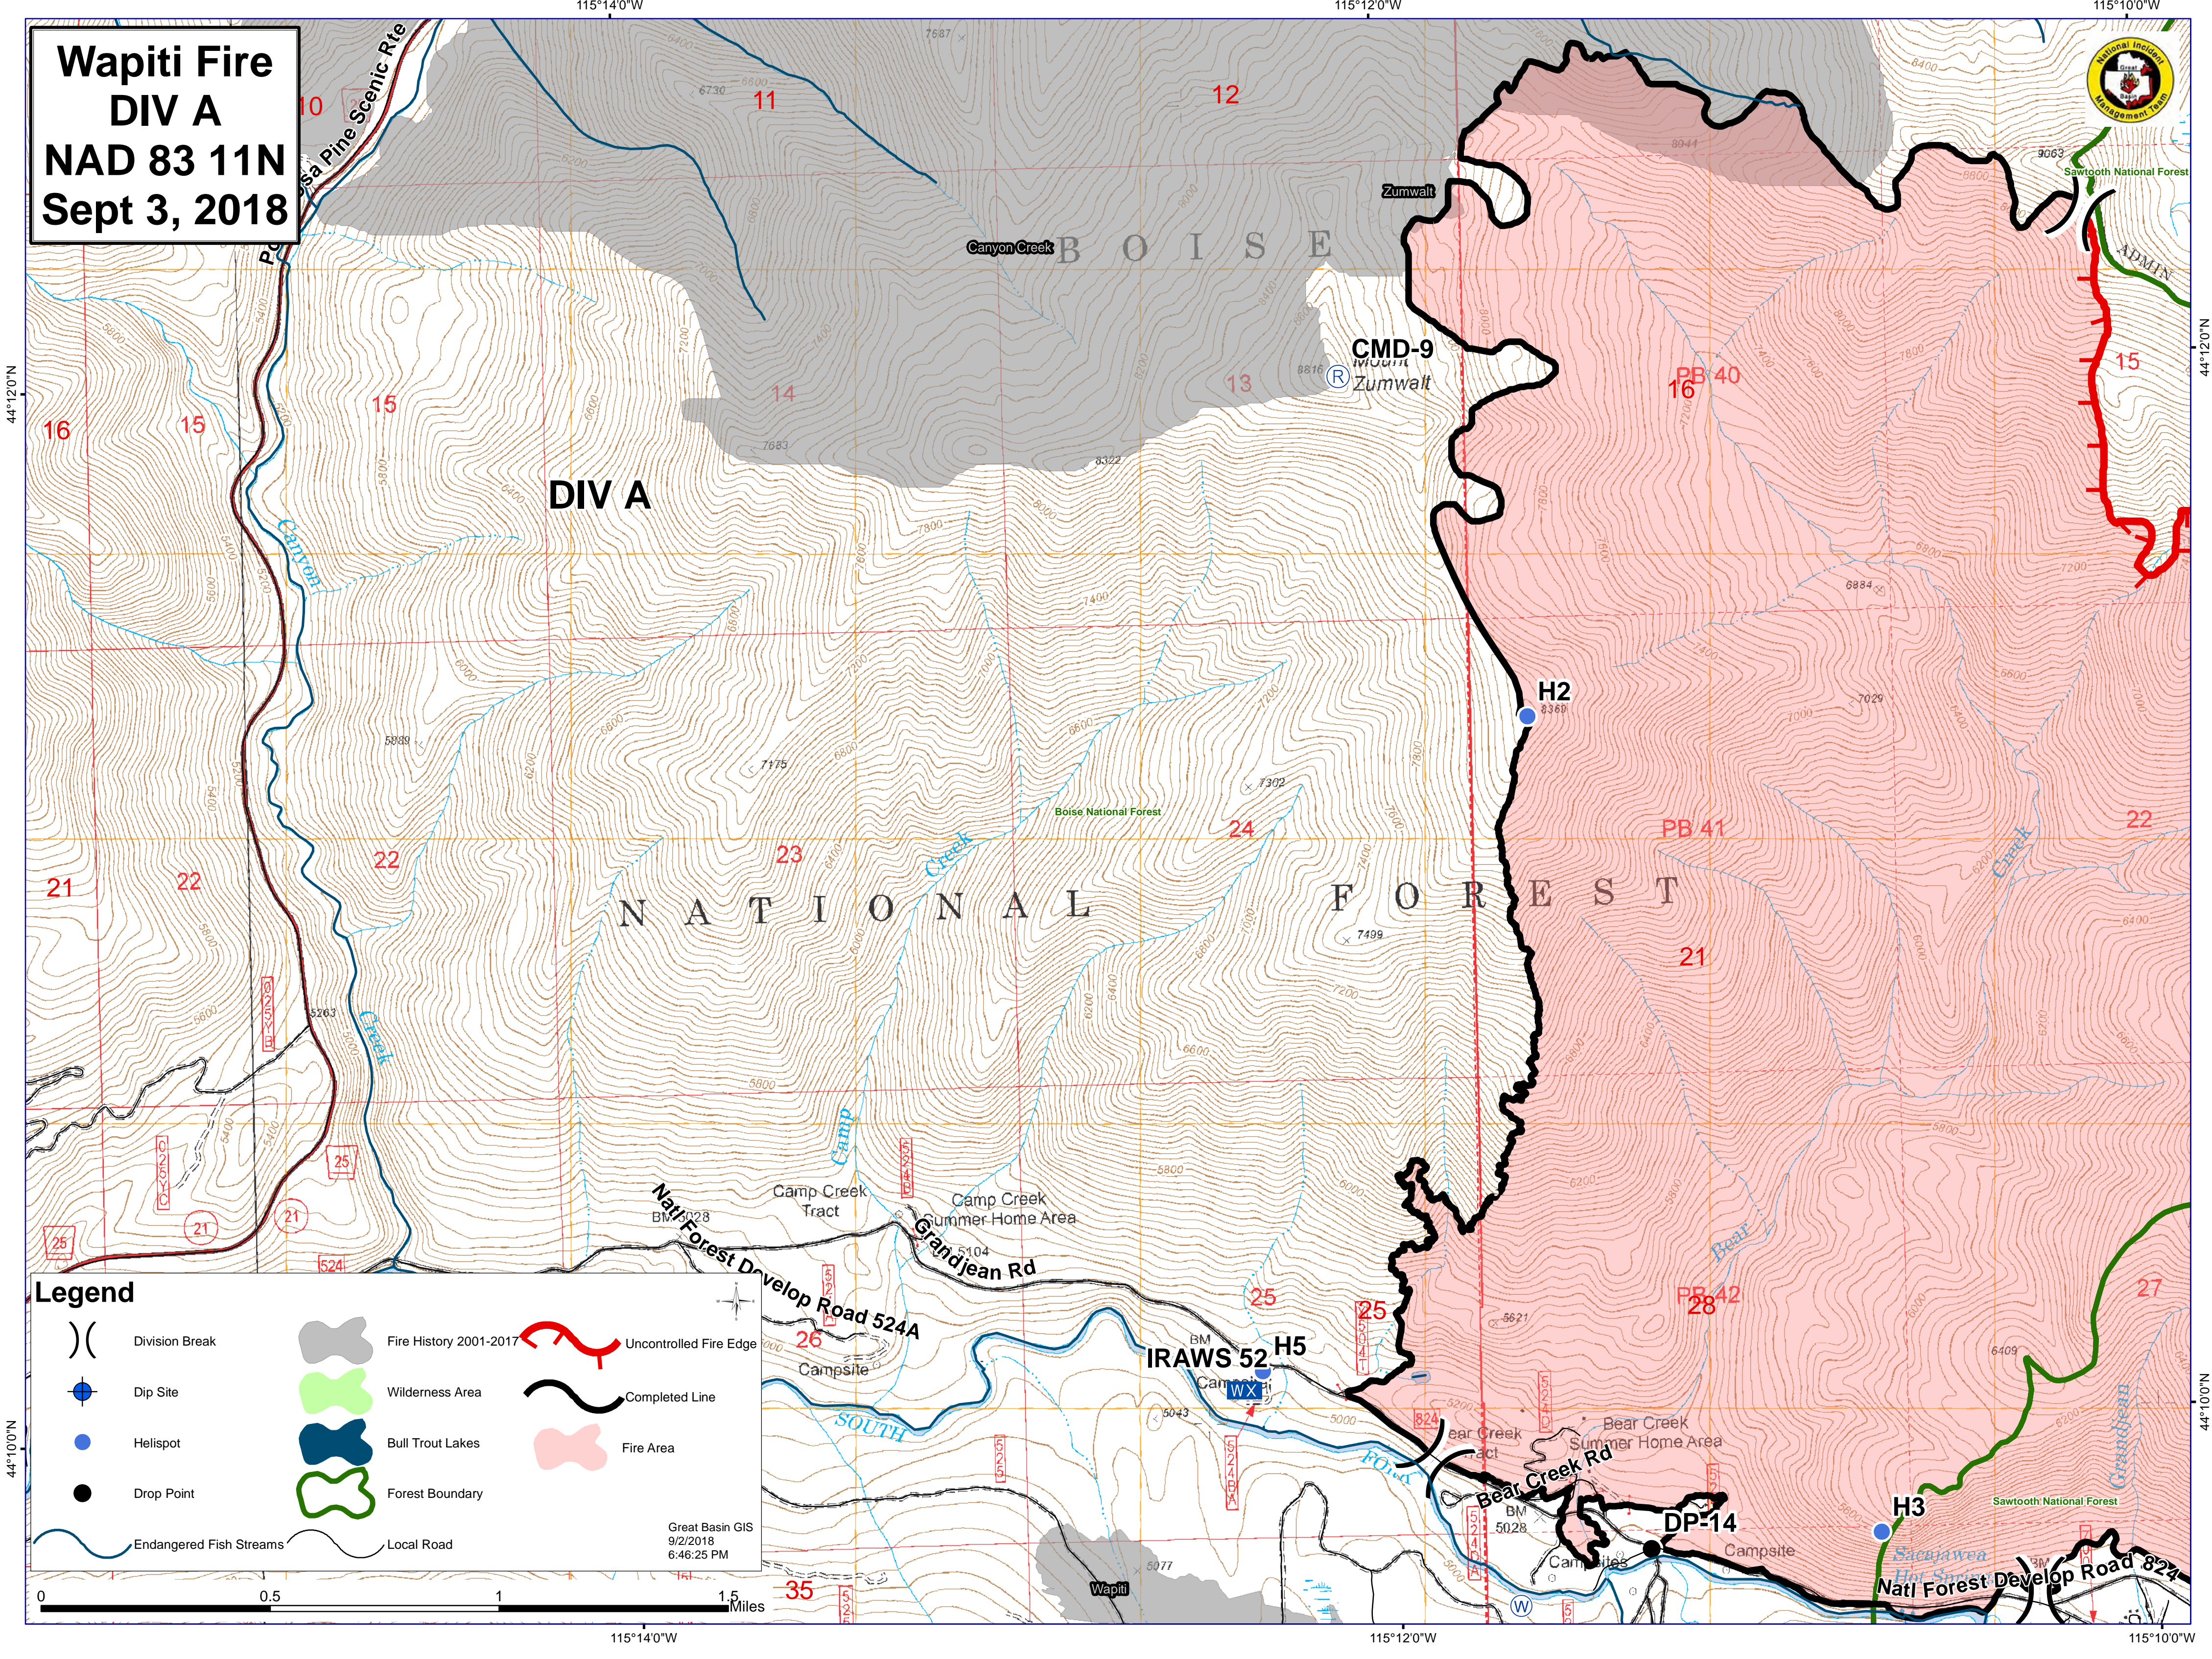

**Wapiti Fire
DIV A
NAD 83 11N
Sept 3, 2018**

Legend

	Division Break		Fire History 2001-2017		Uncontrolled Fire Edge
	Dip Site		Wilderness Area		Completed Line
	Helispot		Bull Trout Lakes		Fire Area
	Drop Point		Forest Boundary		
	Endangered Fish Streams		Local Road		

Great Basin GIS
9/2/2018
6:46:25 PM

44°10'0"N

44°12'0"N

44°10'0"N

44°12'0"N

115°14'0"W

115°12'0"W

115°10'0"W