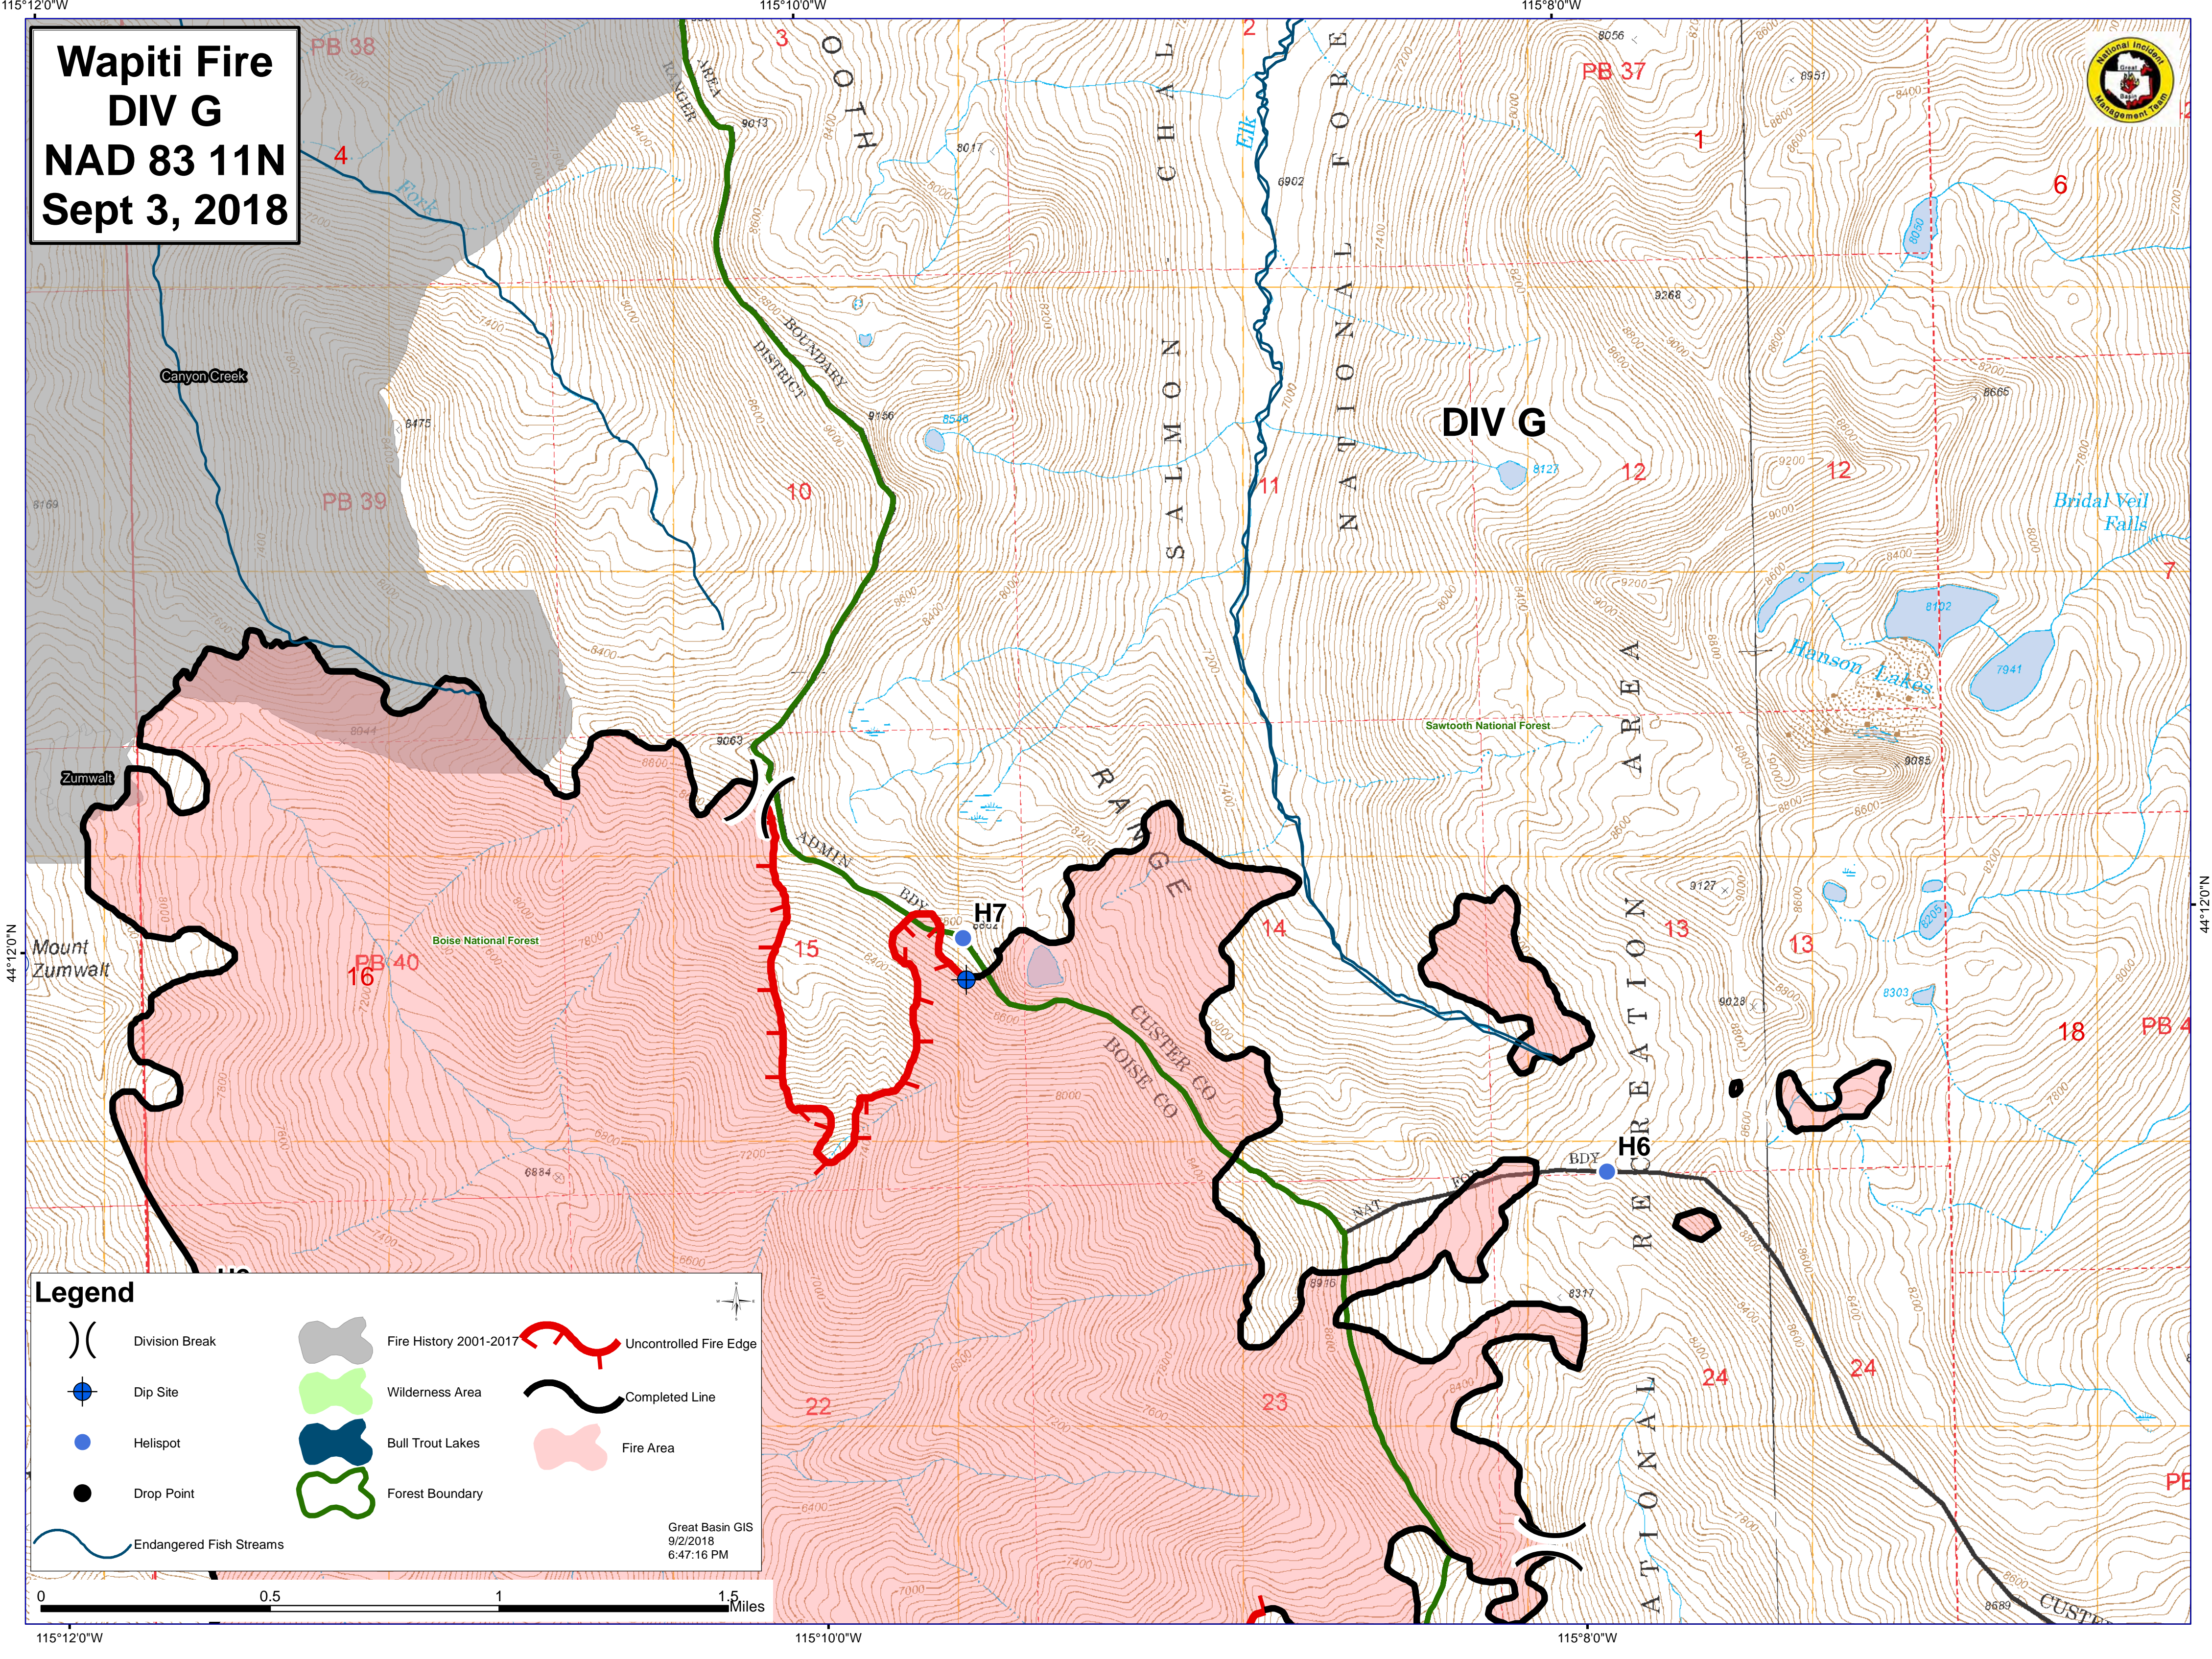

**Wapiti Fire
DIV G
NAD 83 11N
Sept 3, 2018**

Legend

	Division Break		Fire History 2001-2017		Uncontrolled Fire Edge
	Dip Site		Wilderness Area		Completed Line
	Helispot		Bull Trout Lakes		Fire Area
	Drop Point		Forest Boundary		
	Endangered Fish Streams				

Great Basin GIS
9/2/2018
6:47:16 PM