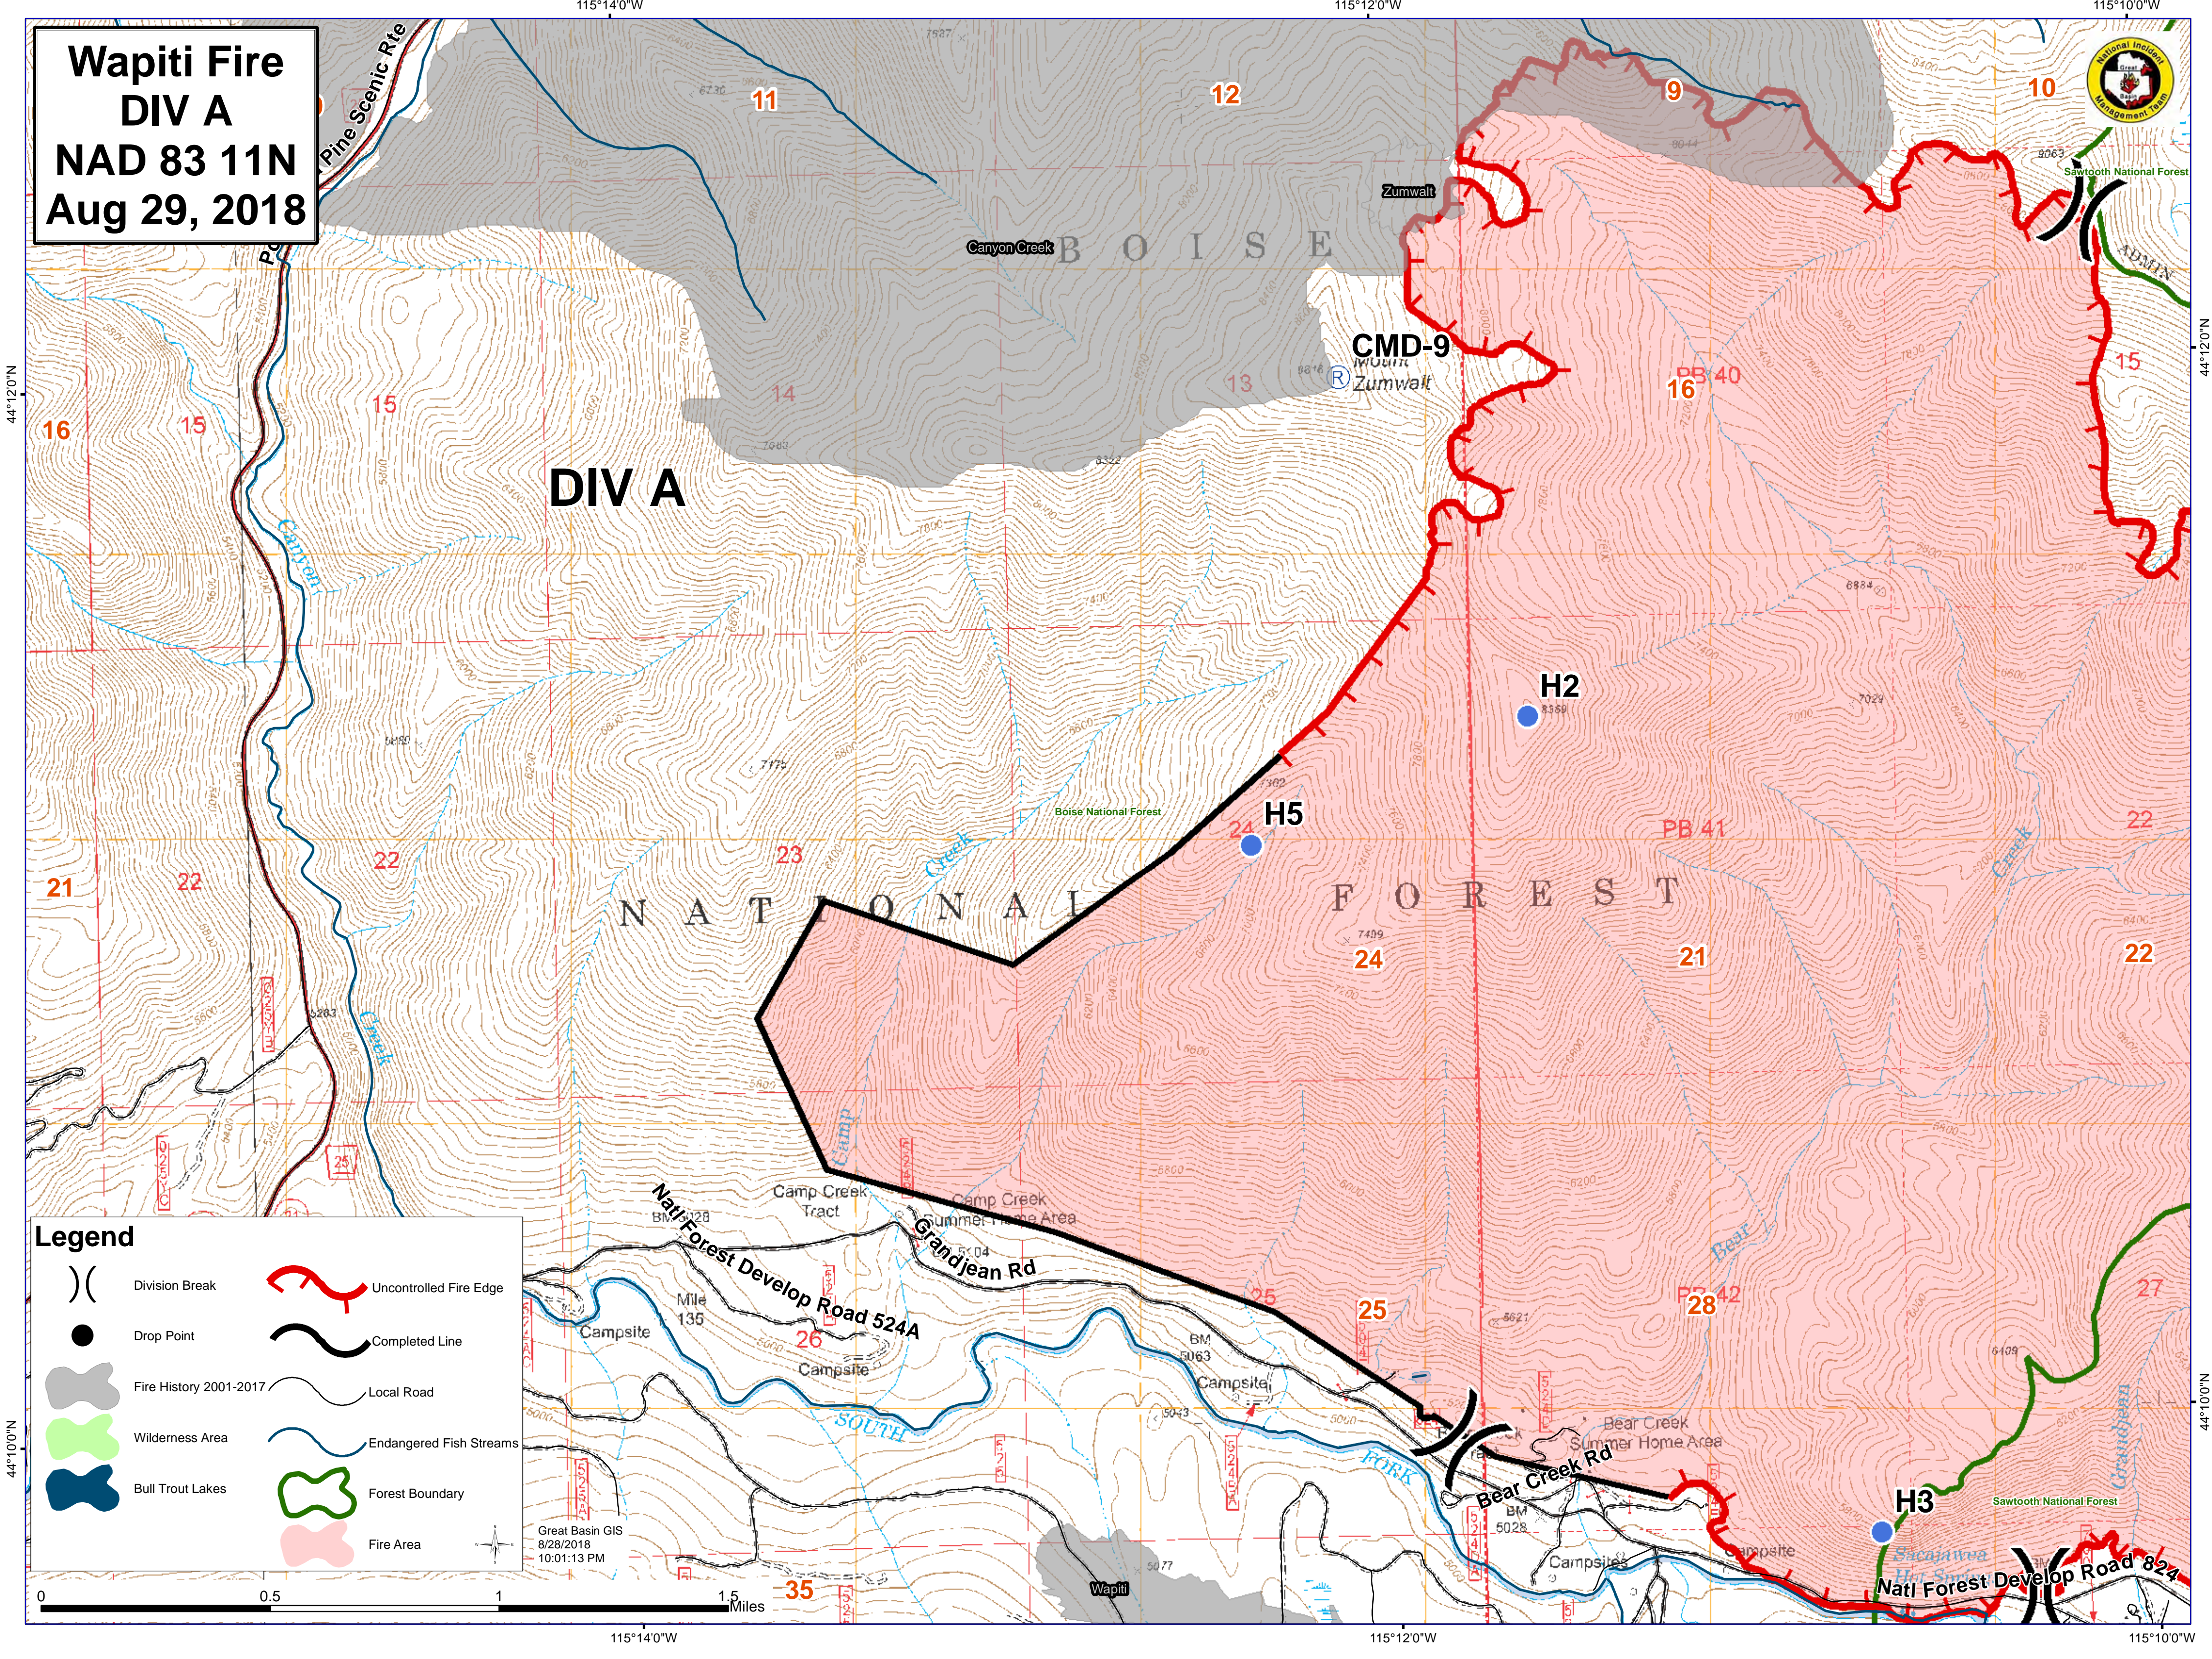

**Wapiti Fire
DIV A
NAD 83 11N
Aug 29, 2018**

Legend

	Division Break		Uncontrolled Fire Edge
	Drop Point		Completed Line
	Fire History 2001-2017		Local Road
	Wilderness Area		Endangered Fish Streams
	Bull Trout Lakes		Forest Boundary
			Fire Area

Great Basin GIS
8/28/2018
10:01:13 PM

115°140'W 115°120'W 115°100'W 44°100'N 44°120'N