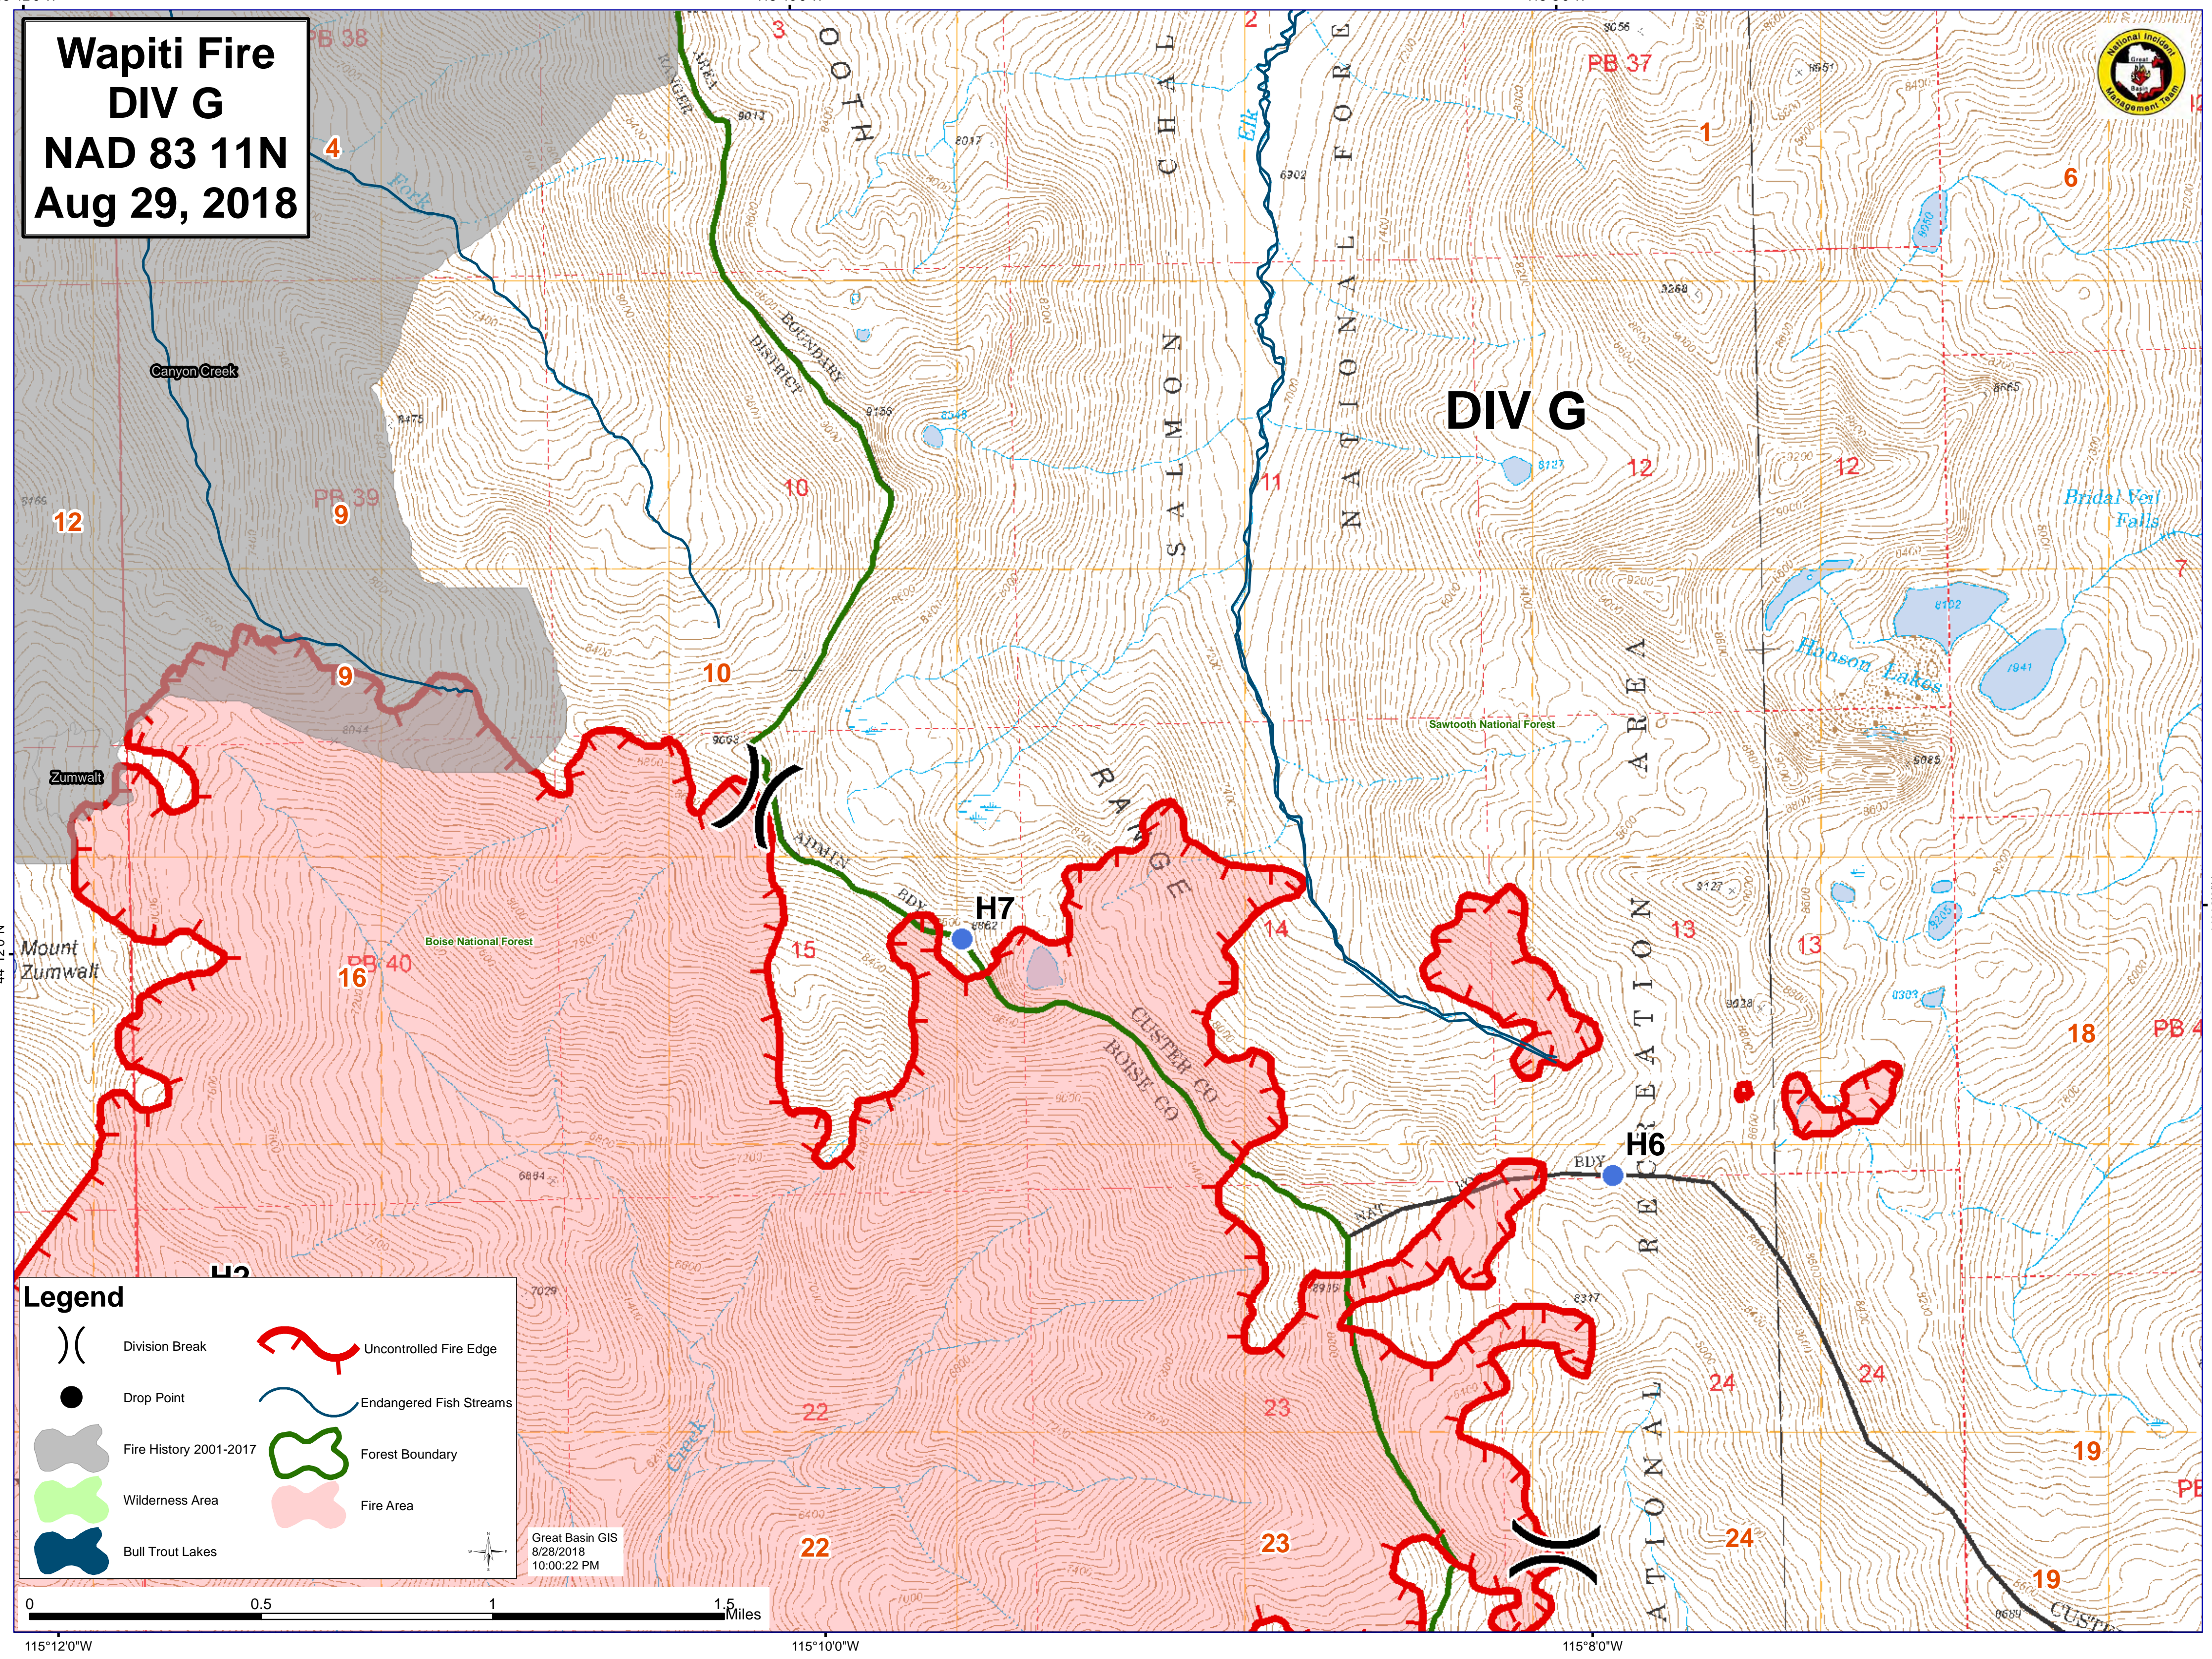

**Wapiti Fire
DIV G
NAD 83 11N
Aug 29, 2018**

Legend

	Division Break		Uncontrolled Fire Edge
	Drop Point		Endangered Fish Streams
	Fire History 2001-2017		Forest Boundary
	Wilderness Area		Fire Area
	Bull Trout Lakes		

Great Basin GIS
8/28/2018
10:00:22 PM