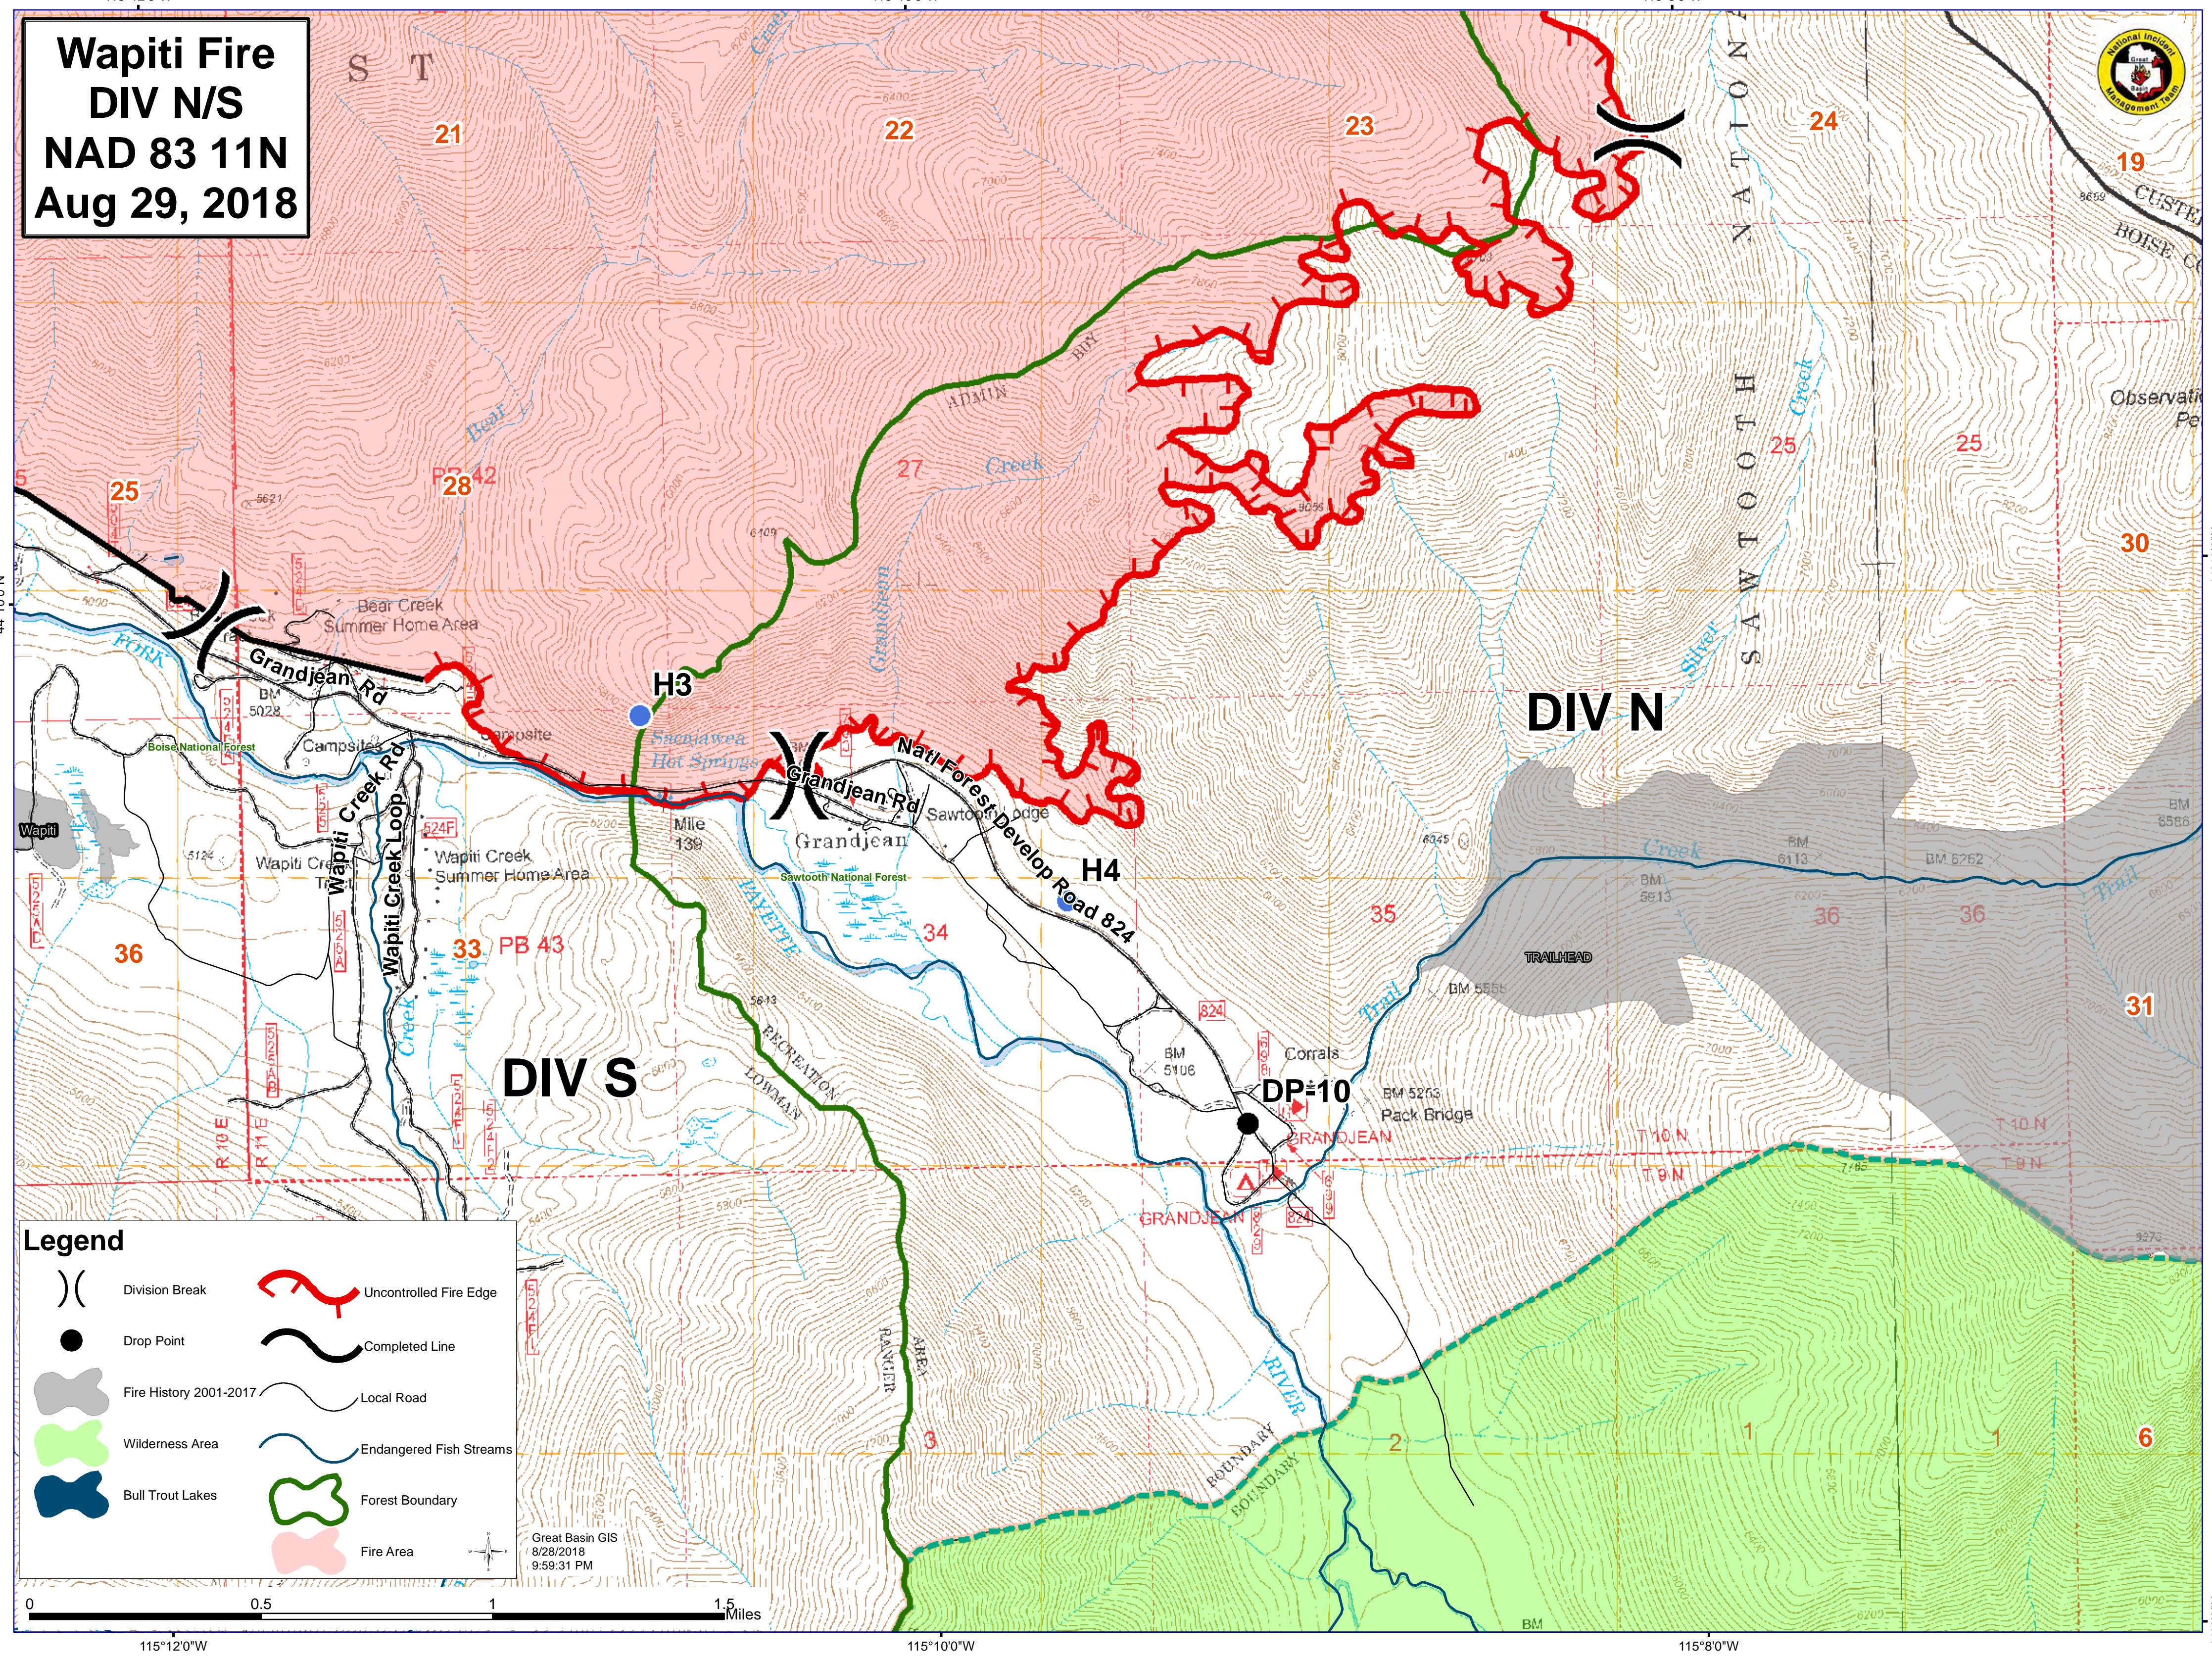

Wapiti Fire
DIV N/S
NAD 83 11N
Aug 29, 2018

Legend

	Division Break		Uncontrolled Fire Edge
	Drop Point		Completed Line
	Fire History 2001-2017		Local Road
	Wilderness Area		Endangered Fish Streams
	Bull Trout Lakes		Forest Boundary
			Fire Area

Great Basin GIS
 8/28/2018
 9:59:31 PM