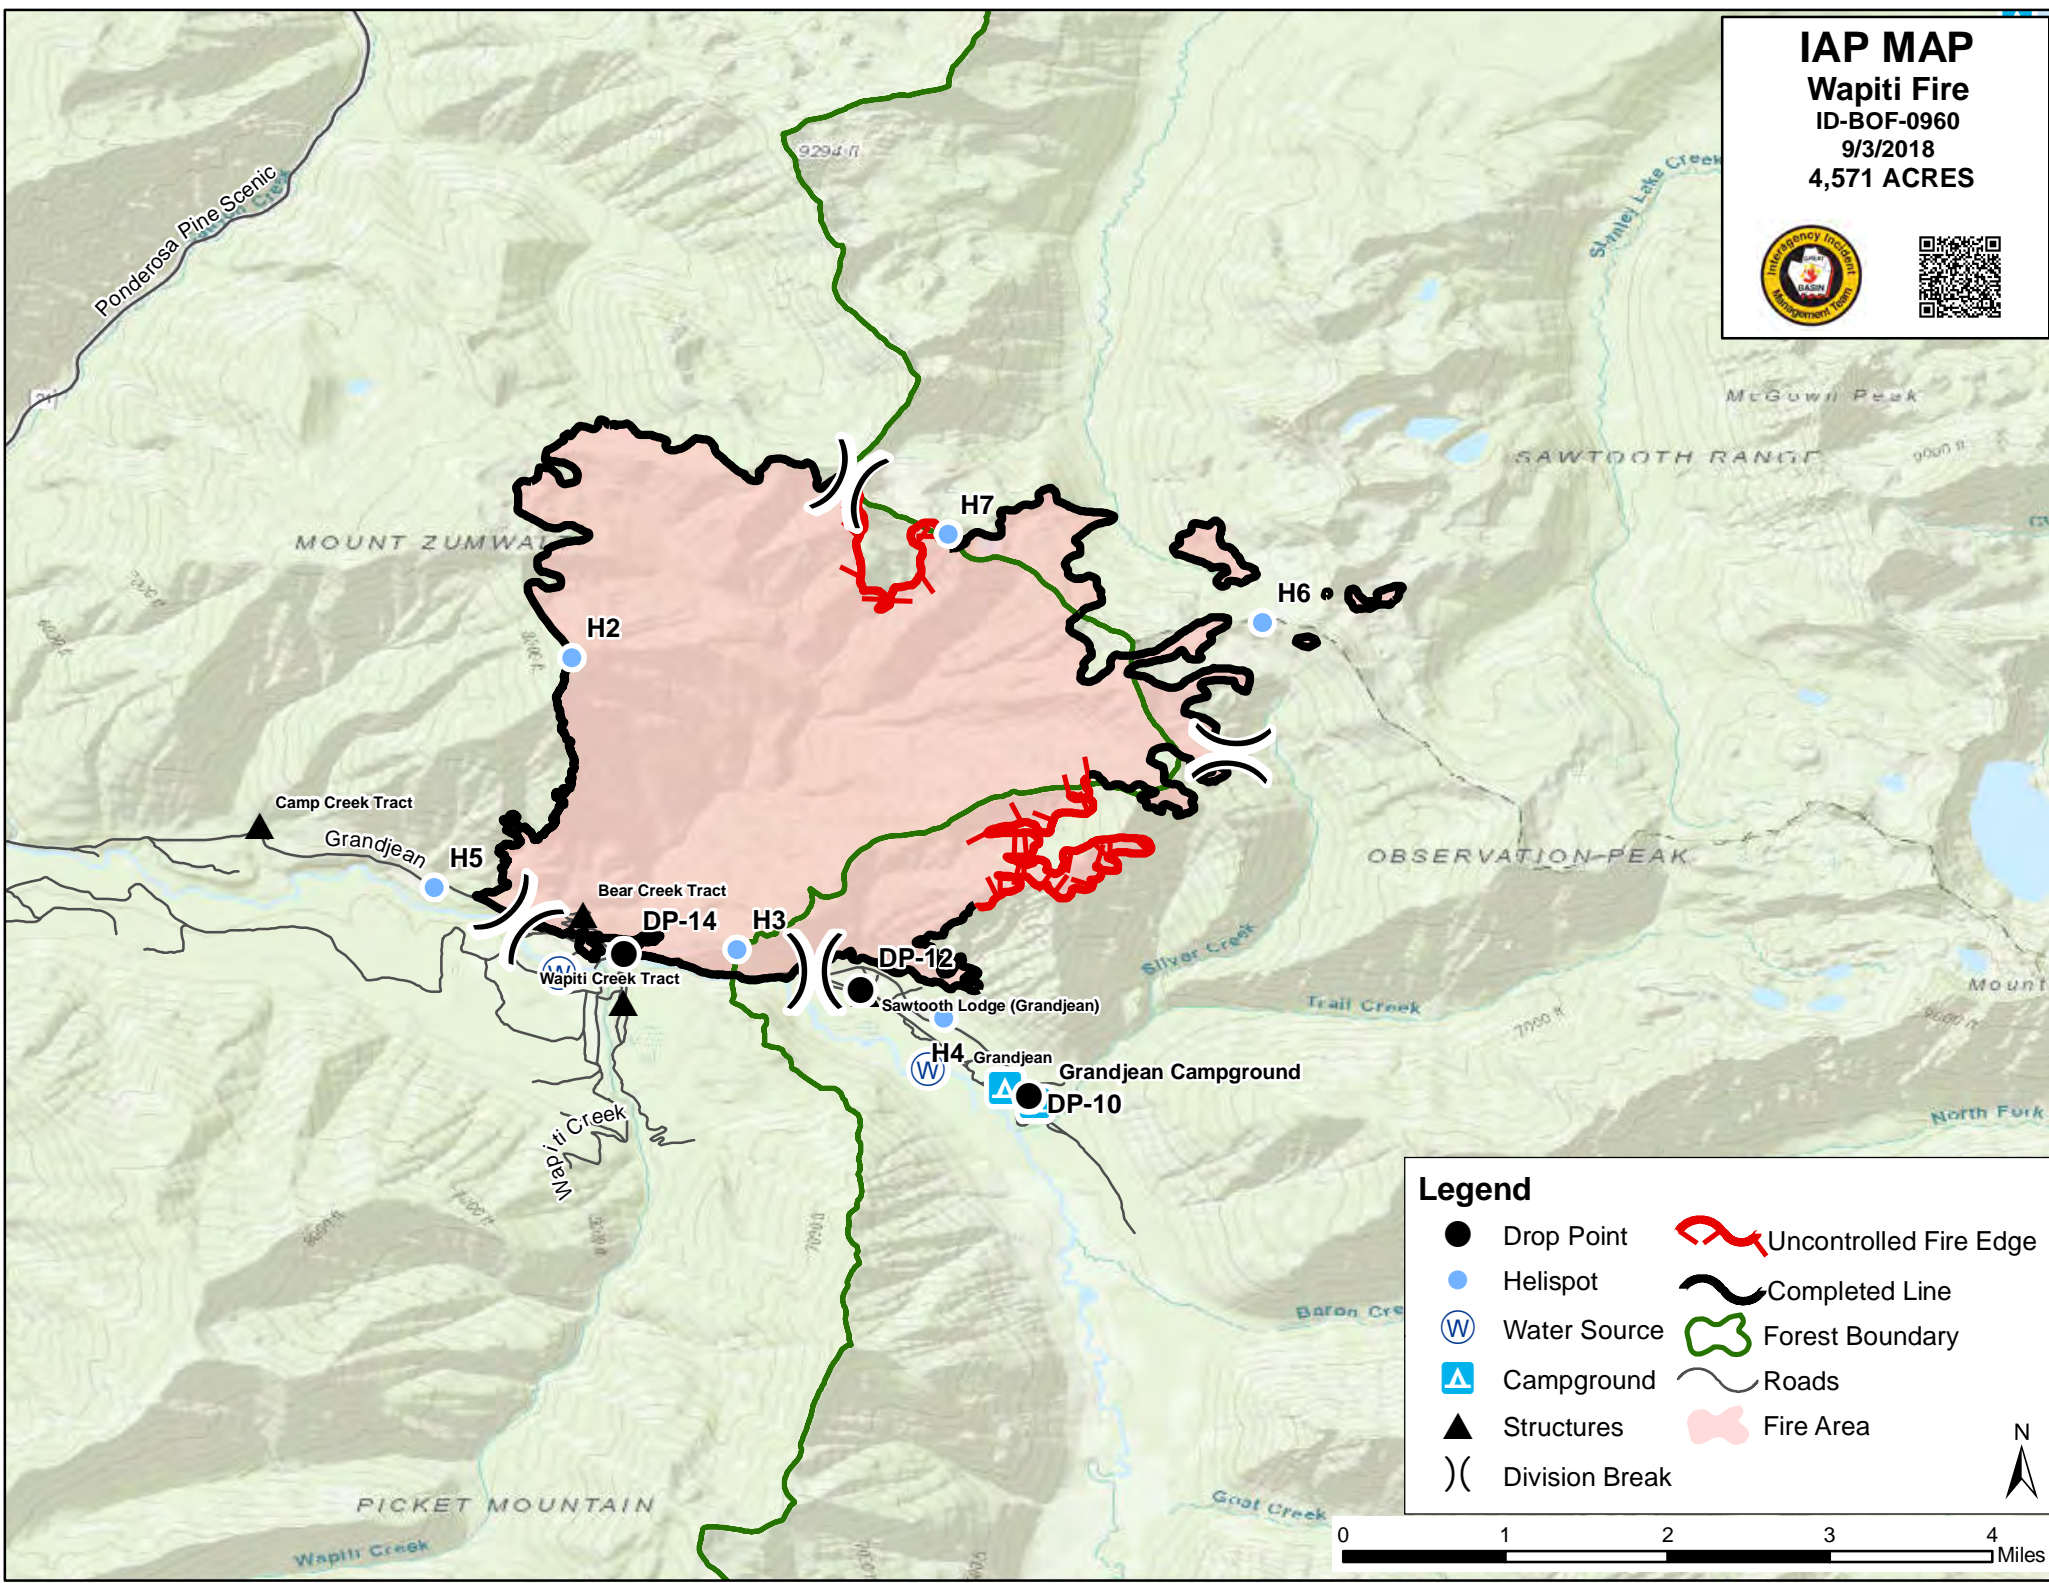

IAP MAP

Wapiti Fire

ID-BOF-0960

9/3/2018

4,571 ACRES

Legend

- Drop Point
- Helispot
- Ⓜ Water Source
- ▲ Campground
- ▲ Structures
-) (Division Break
- Uncontrolled Fire Edge
- Completed Line
- Forest Boundary
- Roads
- Fire Area