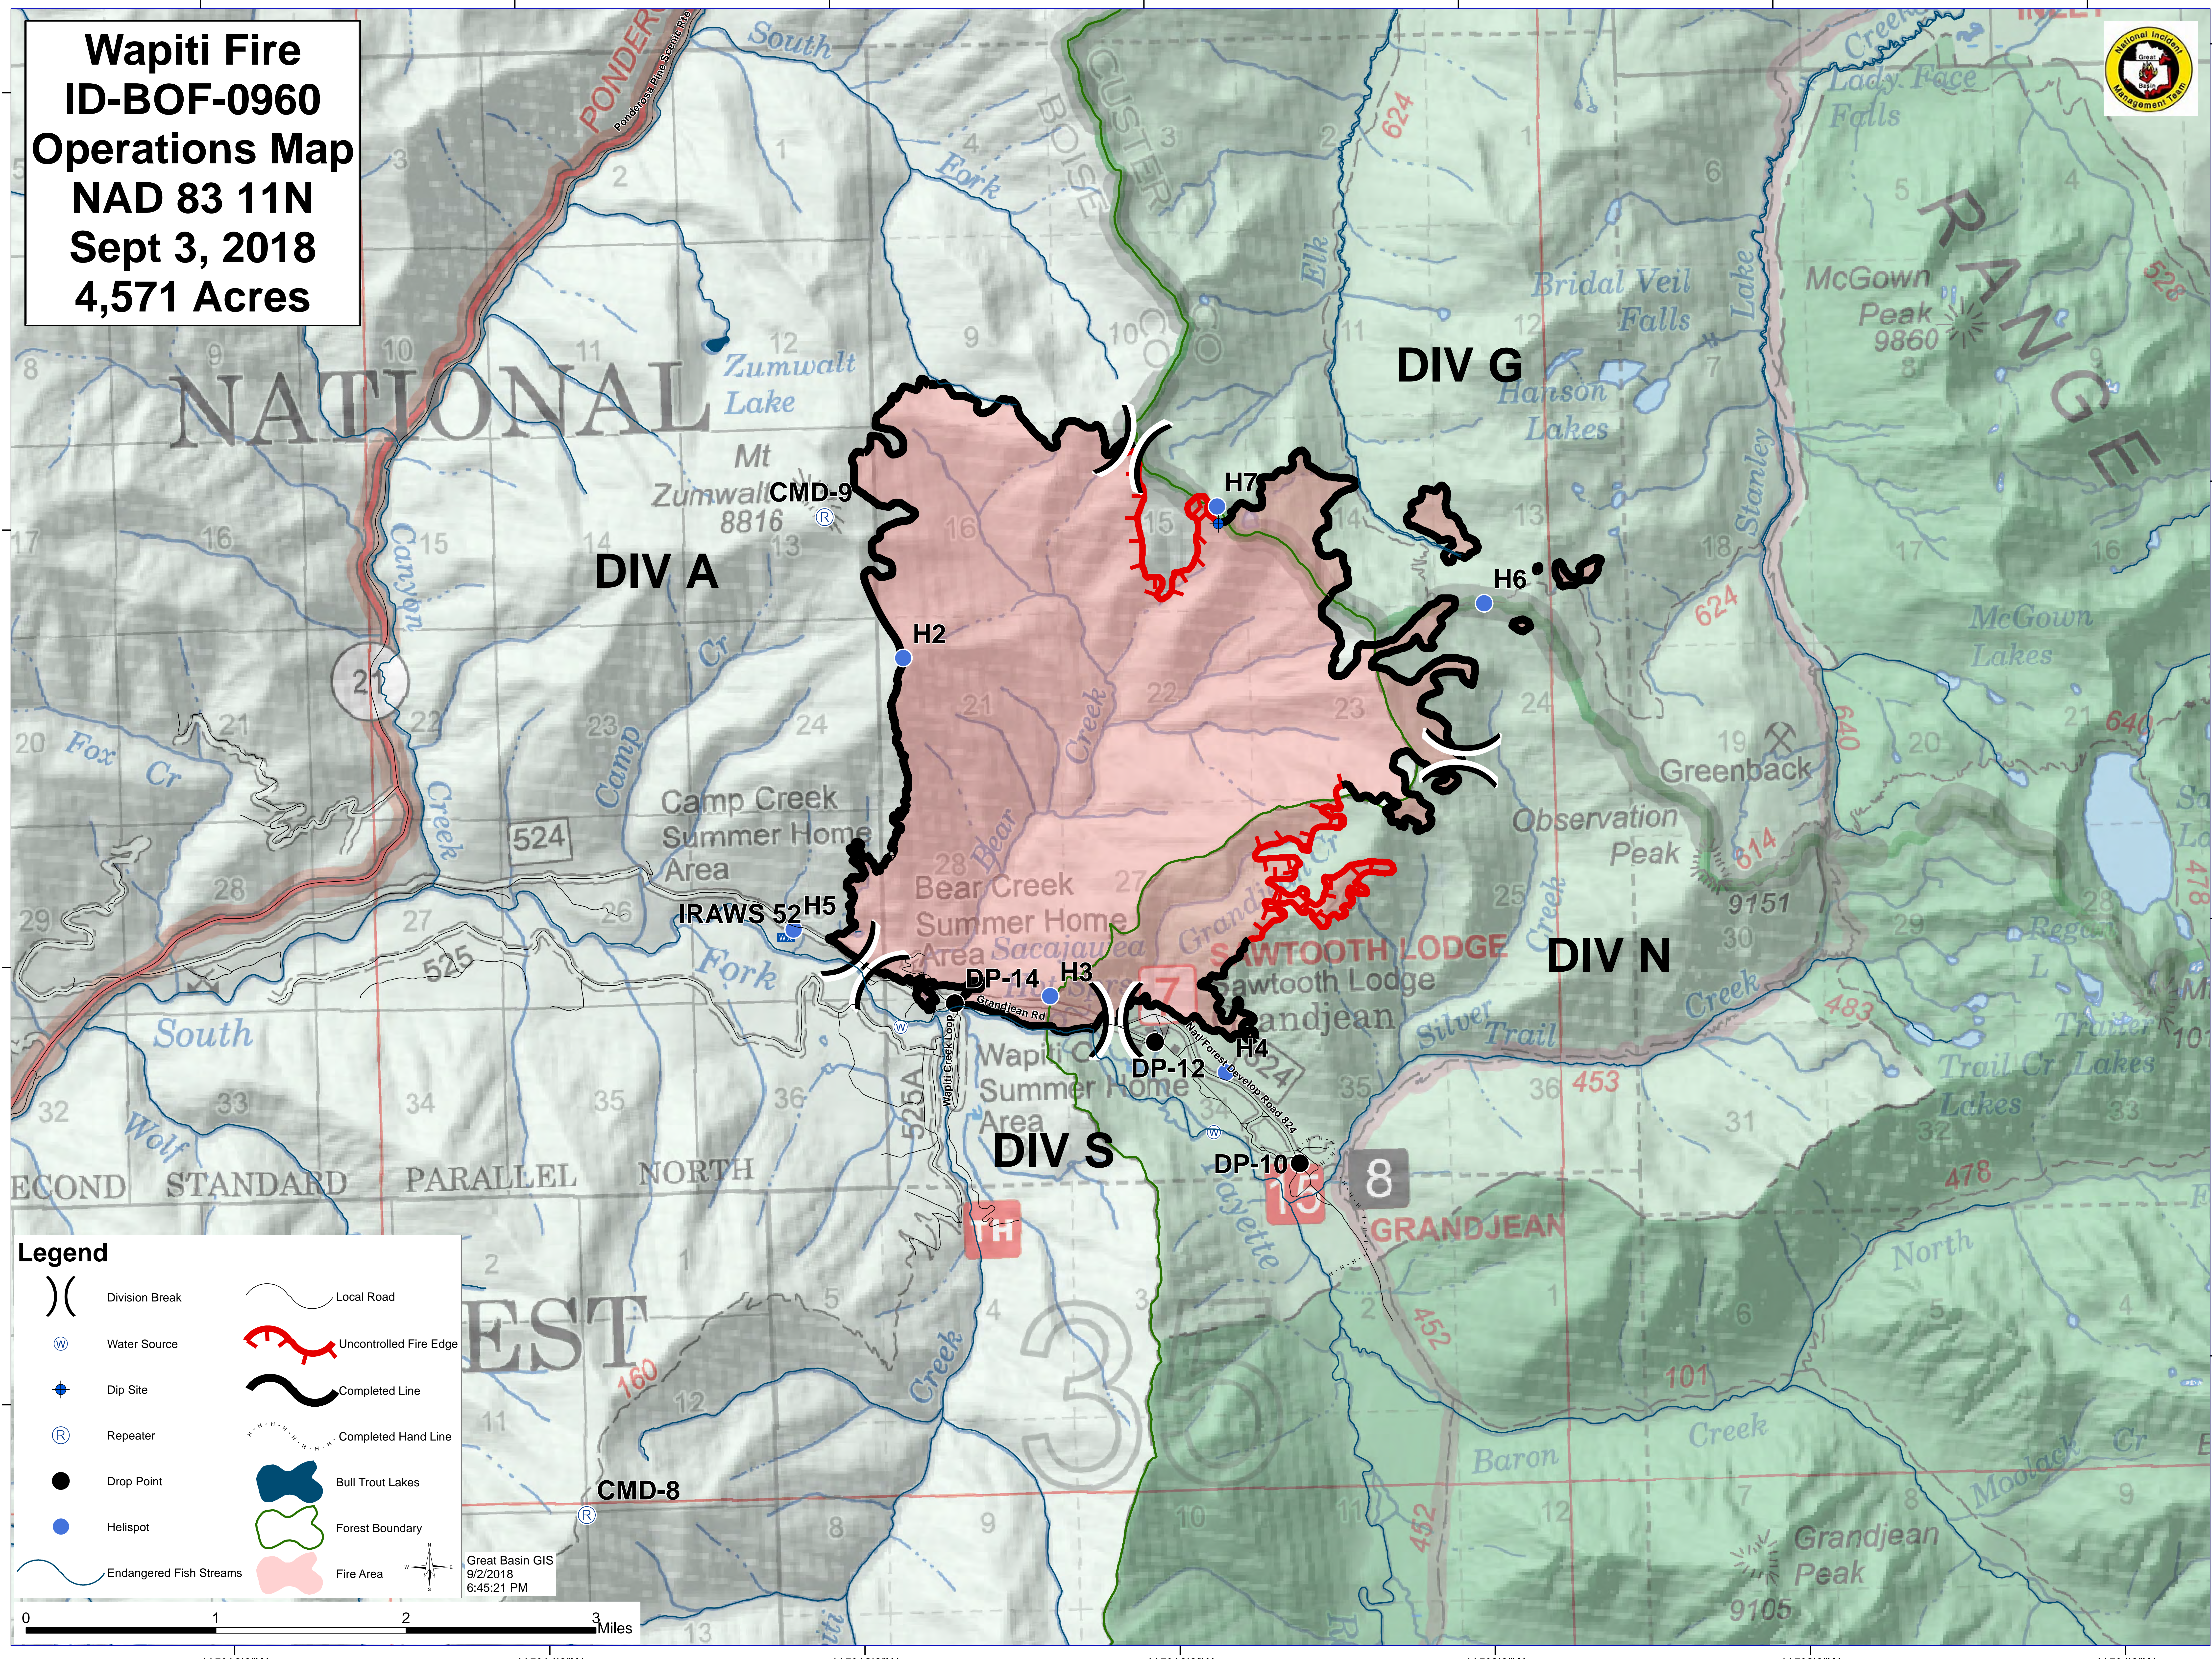

**Wapiti Fire
ID-BOF-0960
Operations Map
NAD 83 11N
Sept 3, 2018
4,571 Acres**

Legend

	Division Break		Local Road
	Water Source		Uncontrolled Fire Edge
	Dip Site		Completed Line
	Repeater		Completed Hand Line
	Drop Point		Bull Trout Lakes
	Helispot		Forest Boundary
	Endangered Fish Streams		Fire Area

Great Basin GIS
9/2/2018
6:45:21 PM