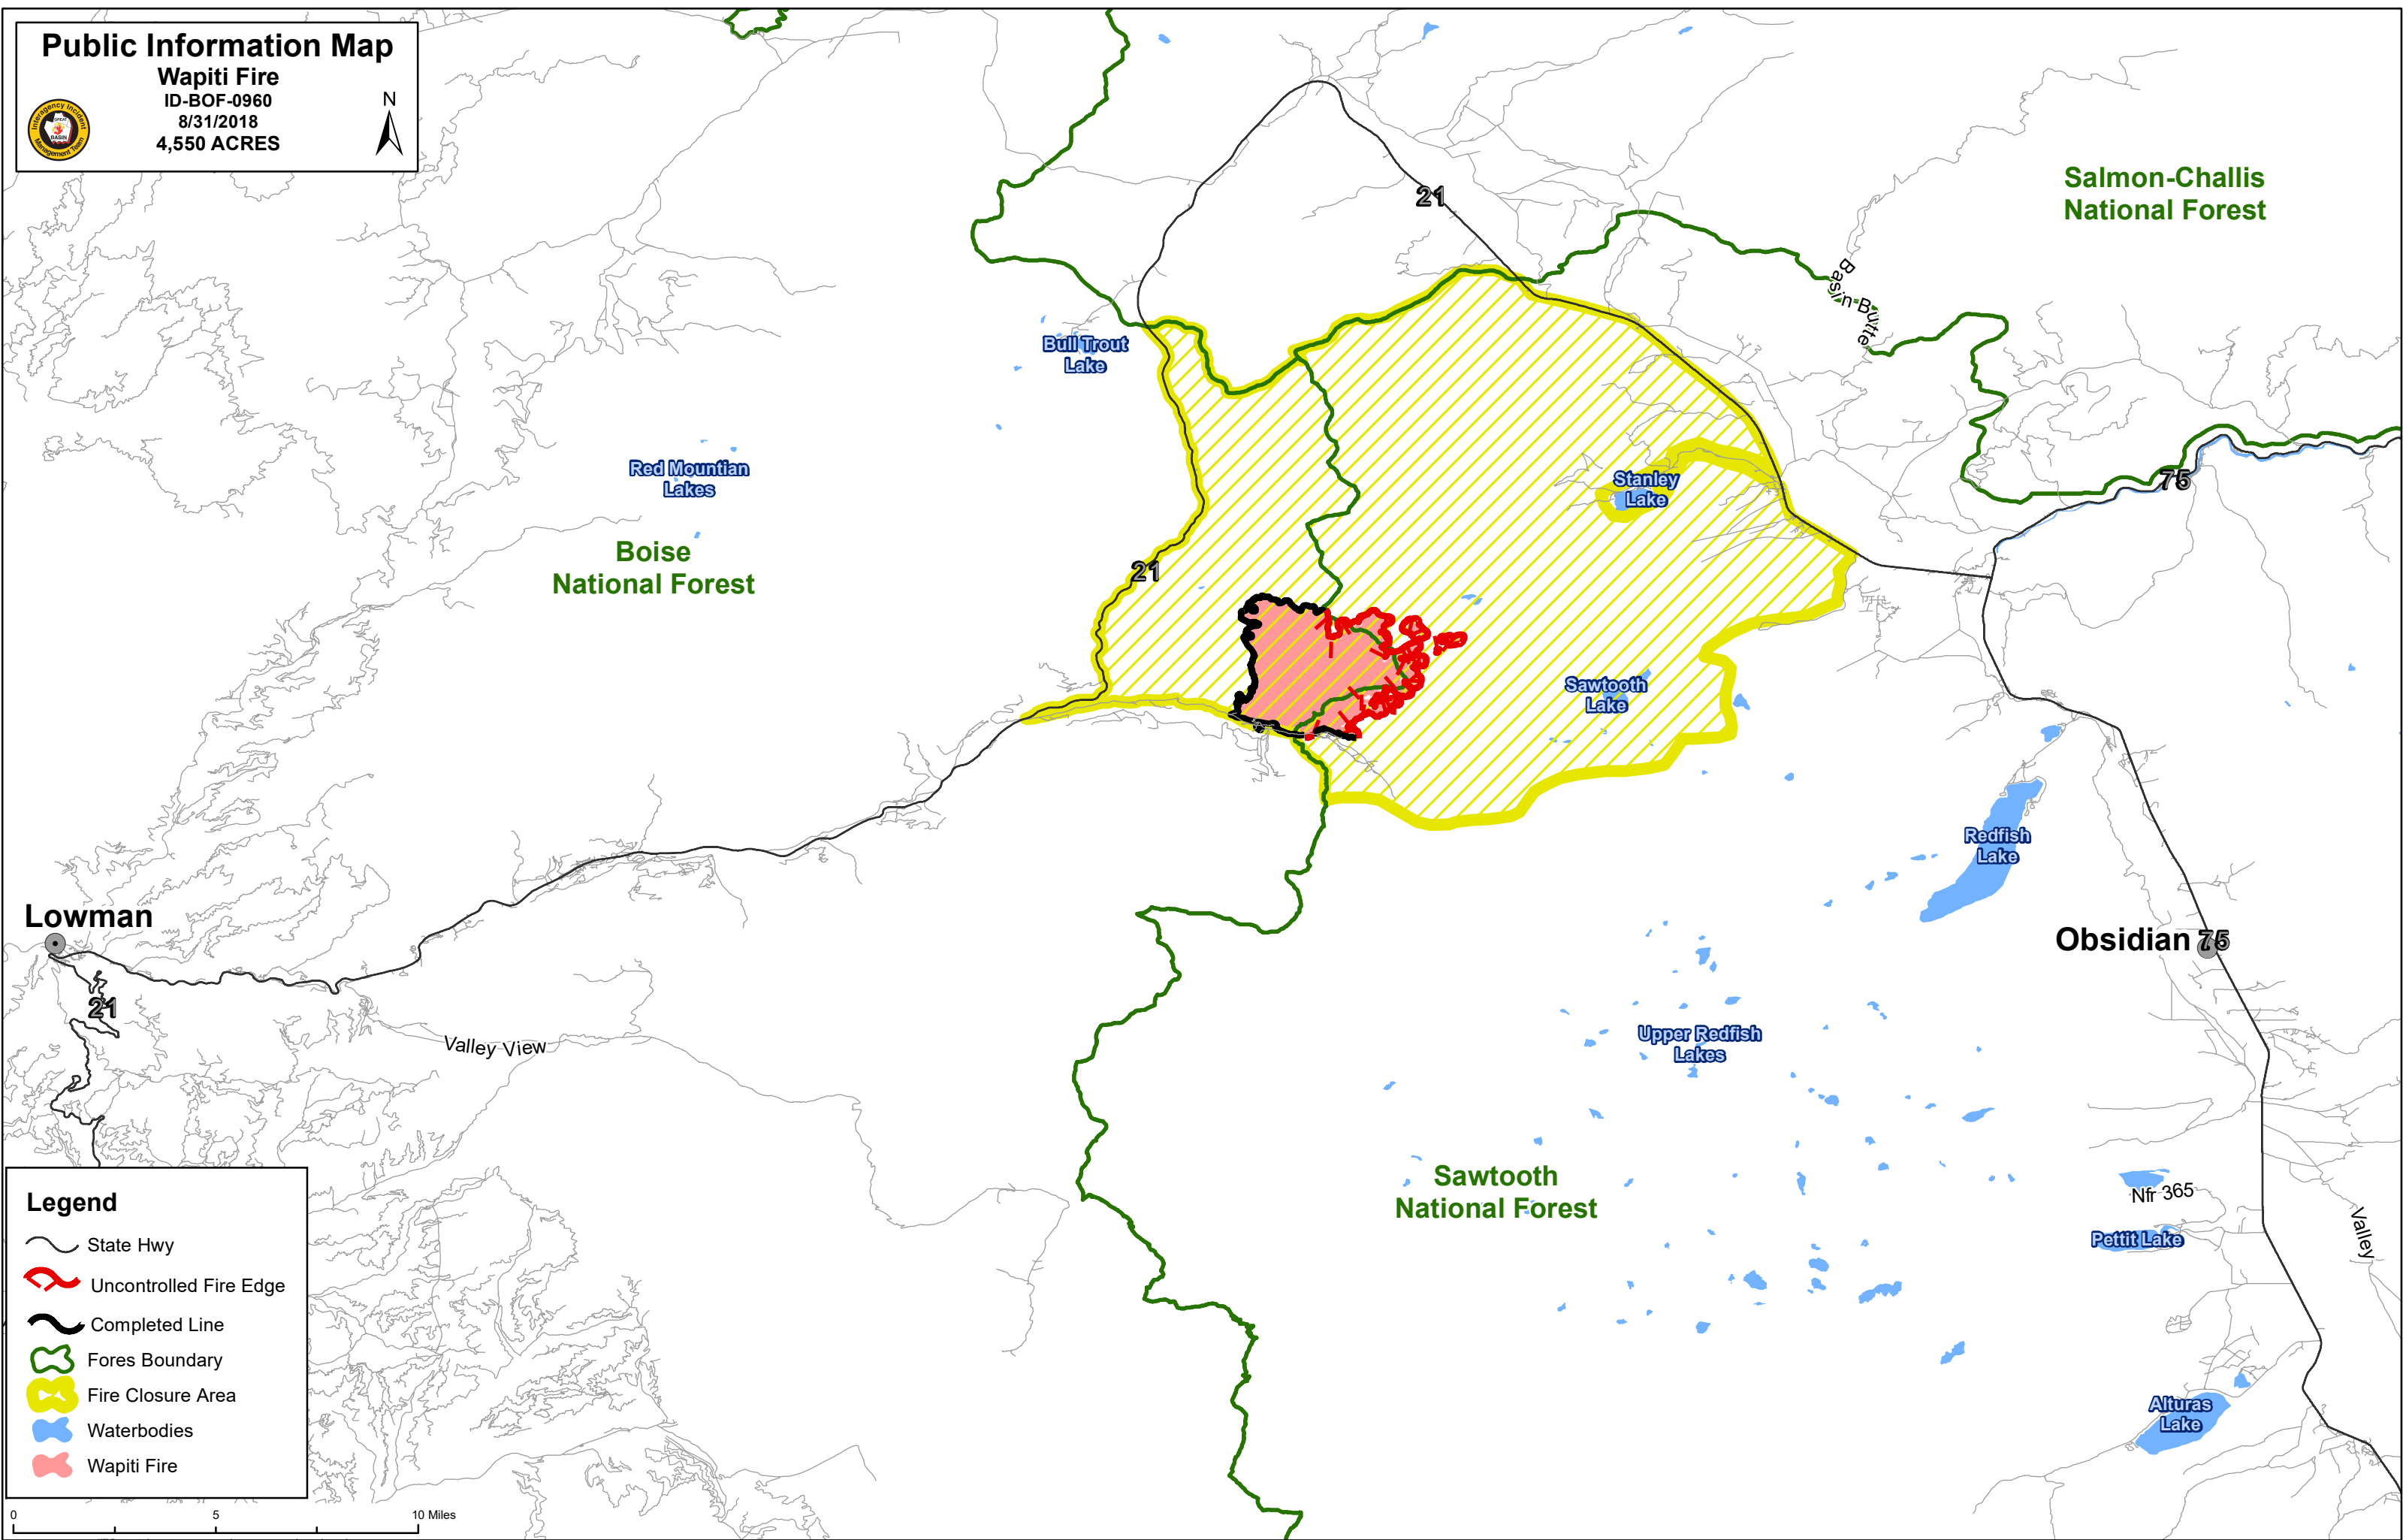

# Public Information Map

**Wapiti Fire**

ID-BOF-0960

8/31/2018

4,550 ACRES

## Legend

- State Hwy
- Uncontrolled Fire Edge
- Completed Line
- Fores Boundary
- Fire Closure Area
- Waterbodies
- Wapiti Fire

0 5 10 Miles