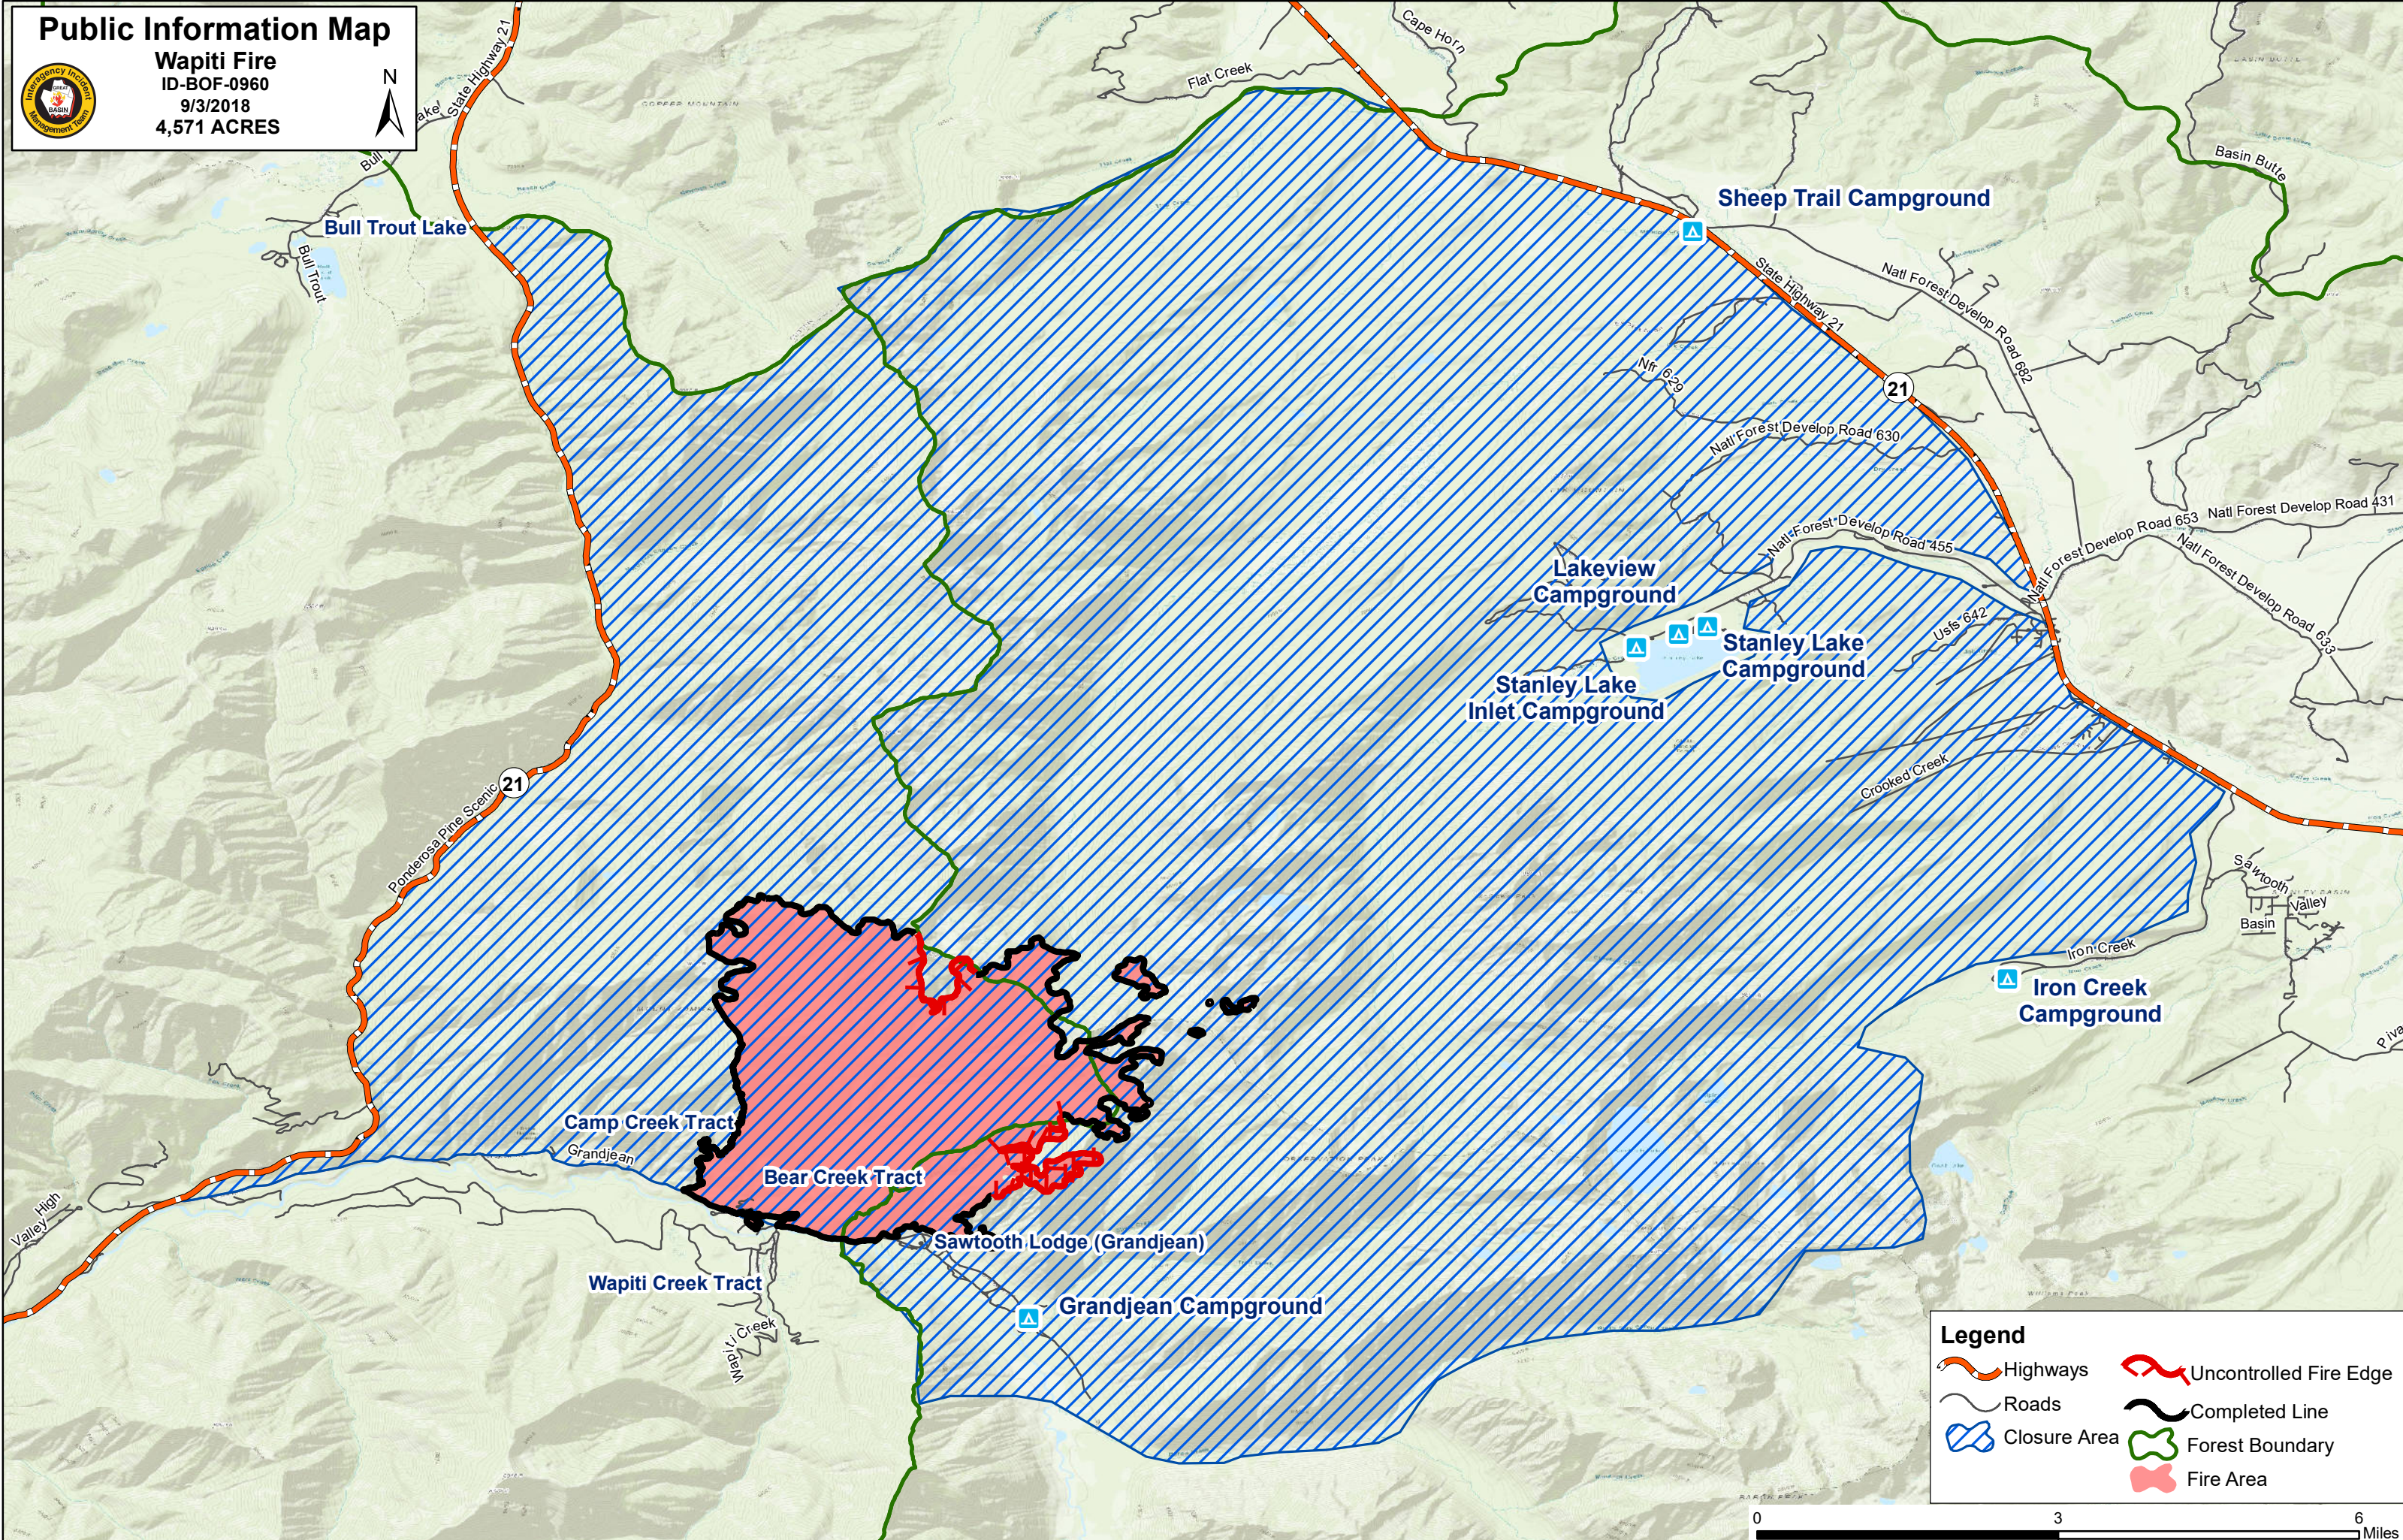

Public Information Map

Wapiti Fire
ID-BOF-0960
9/3/2018
4,571 ACRES

Legend

- Highways
- Roads
- Closure Area
- Fire Area
- Uncontrolled Fire Edge
- Completed Line
- Forest Boundary