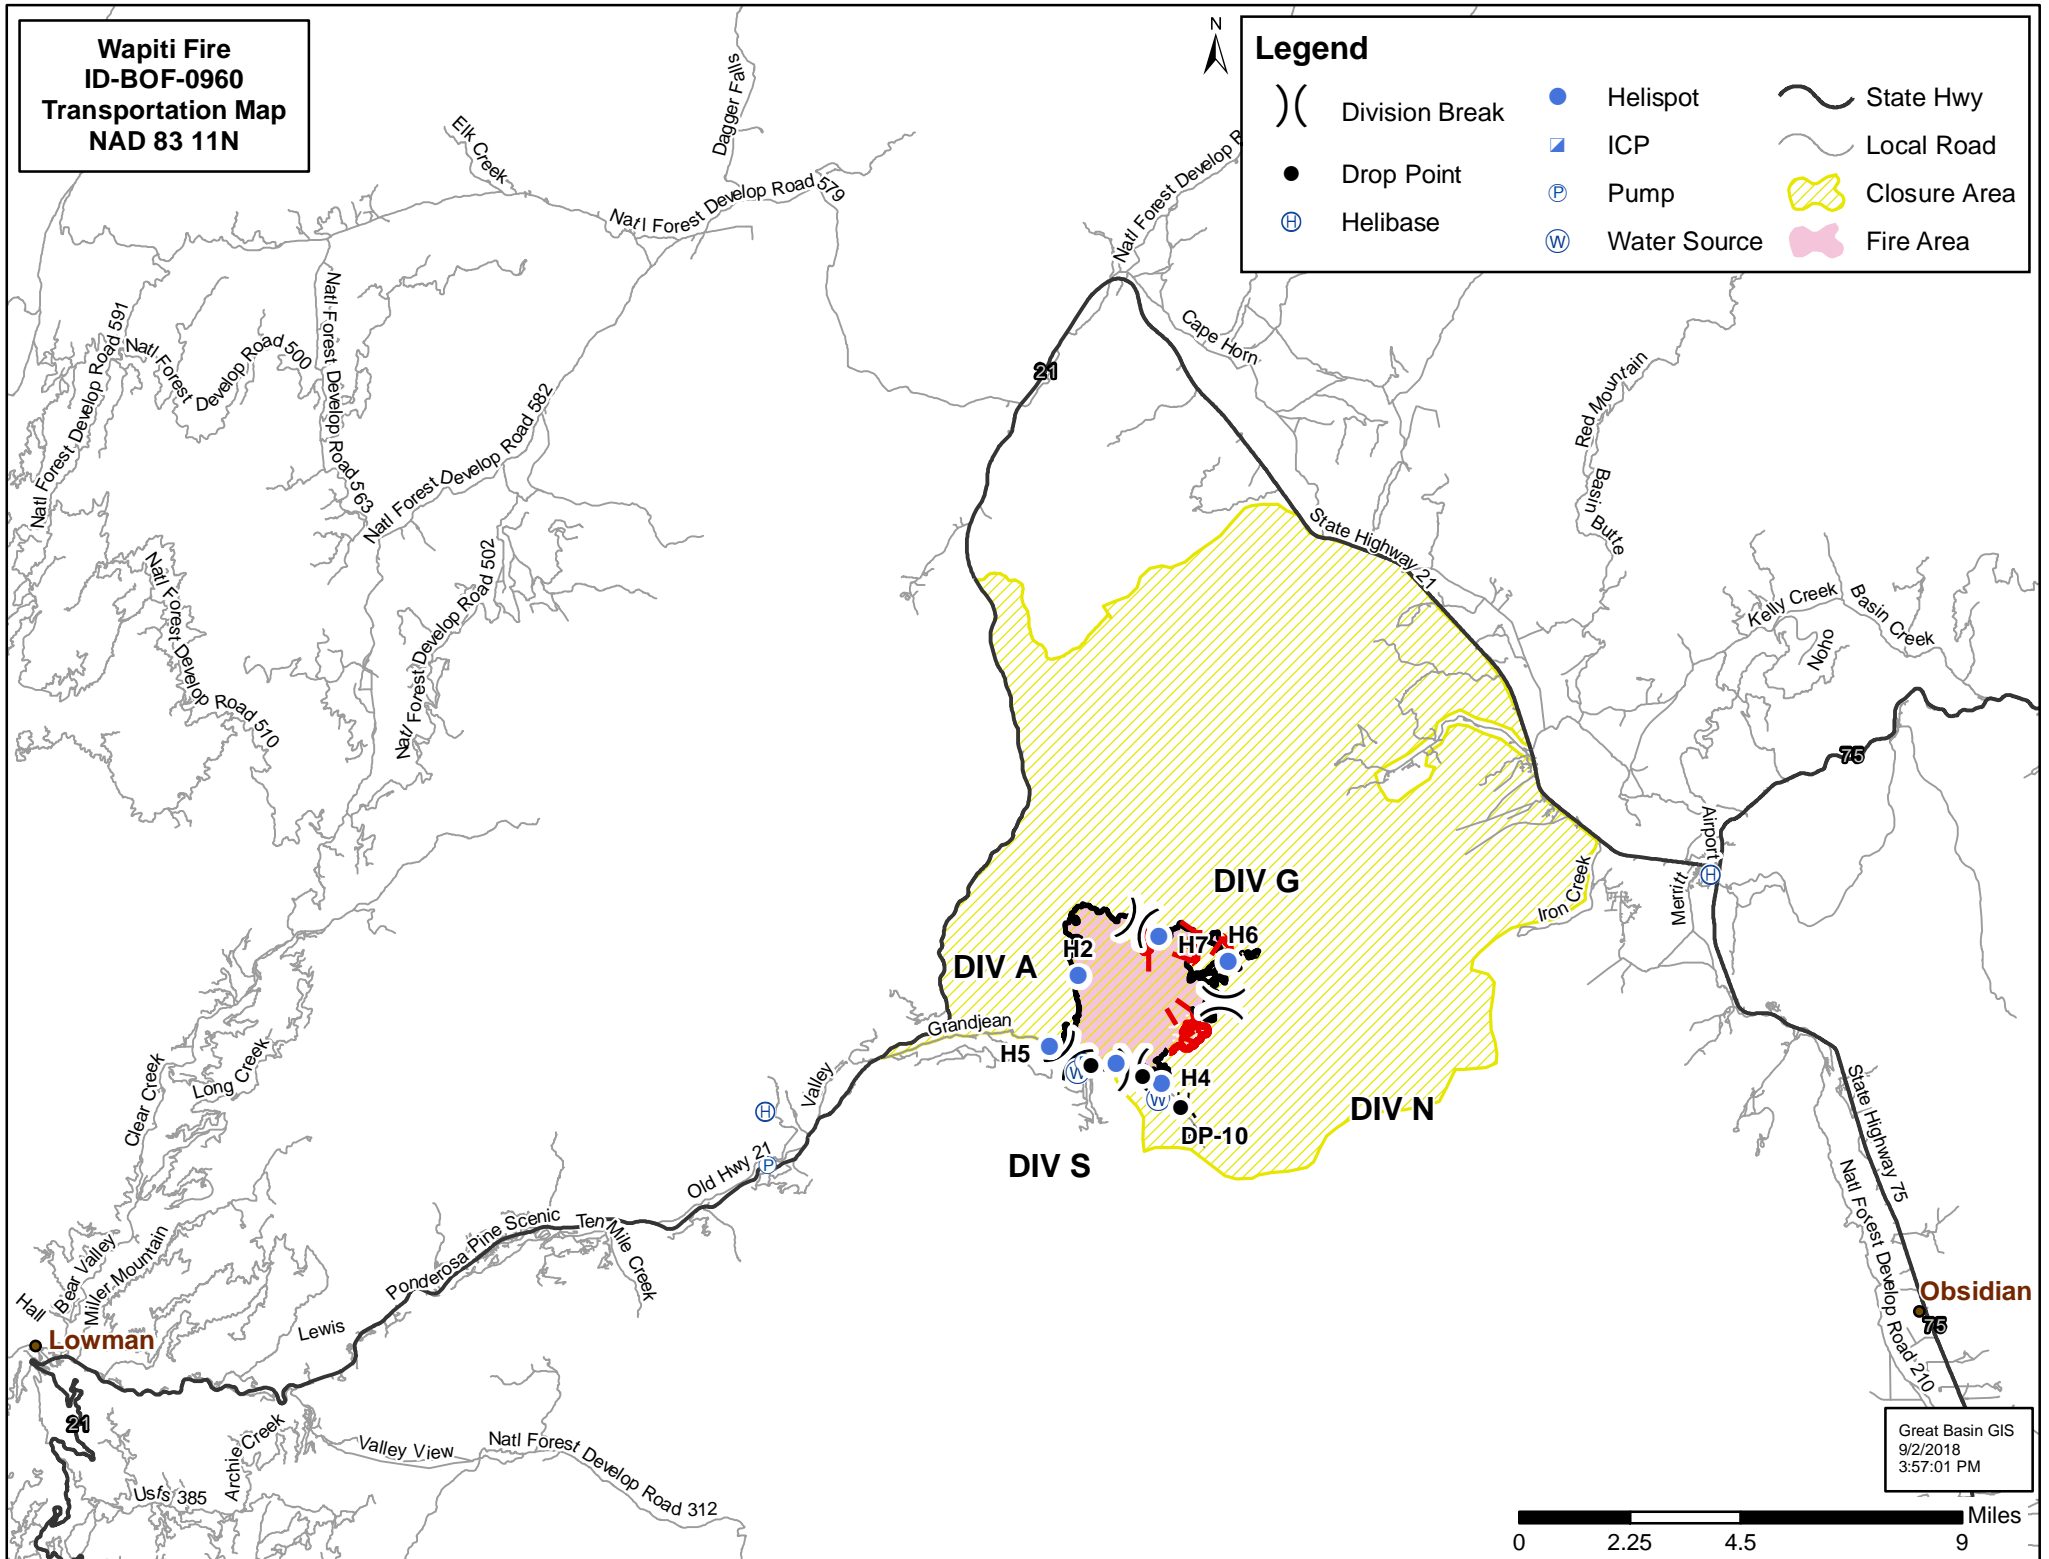

**Wapiti Fire
ID-BOF-0960
Transportation Map
NAD 83 11N**

Legend

	Division Break		Helispot		State Hwy
	Drop Point		ICP		Local Road
	Helibase		Pump		Closure Area
			Water Source		Fire Area

Great Basin GIS
9/2/2018
3:57:01 PM