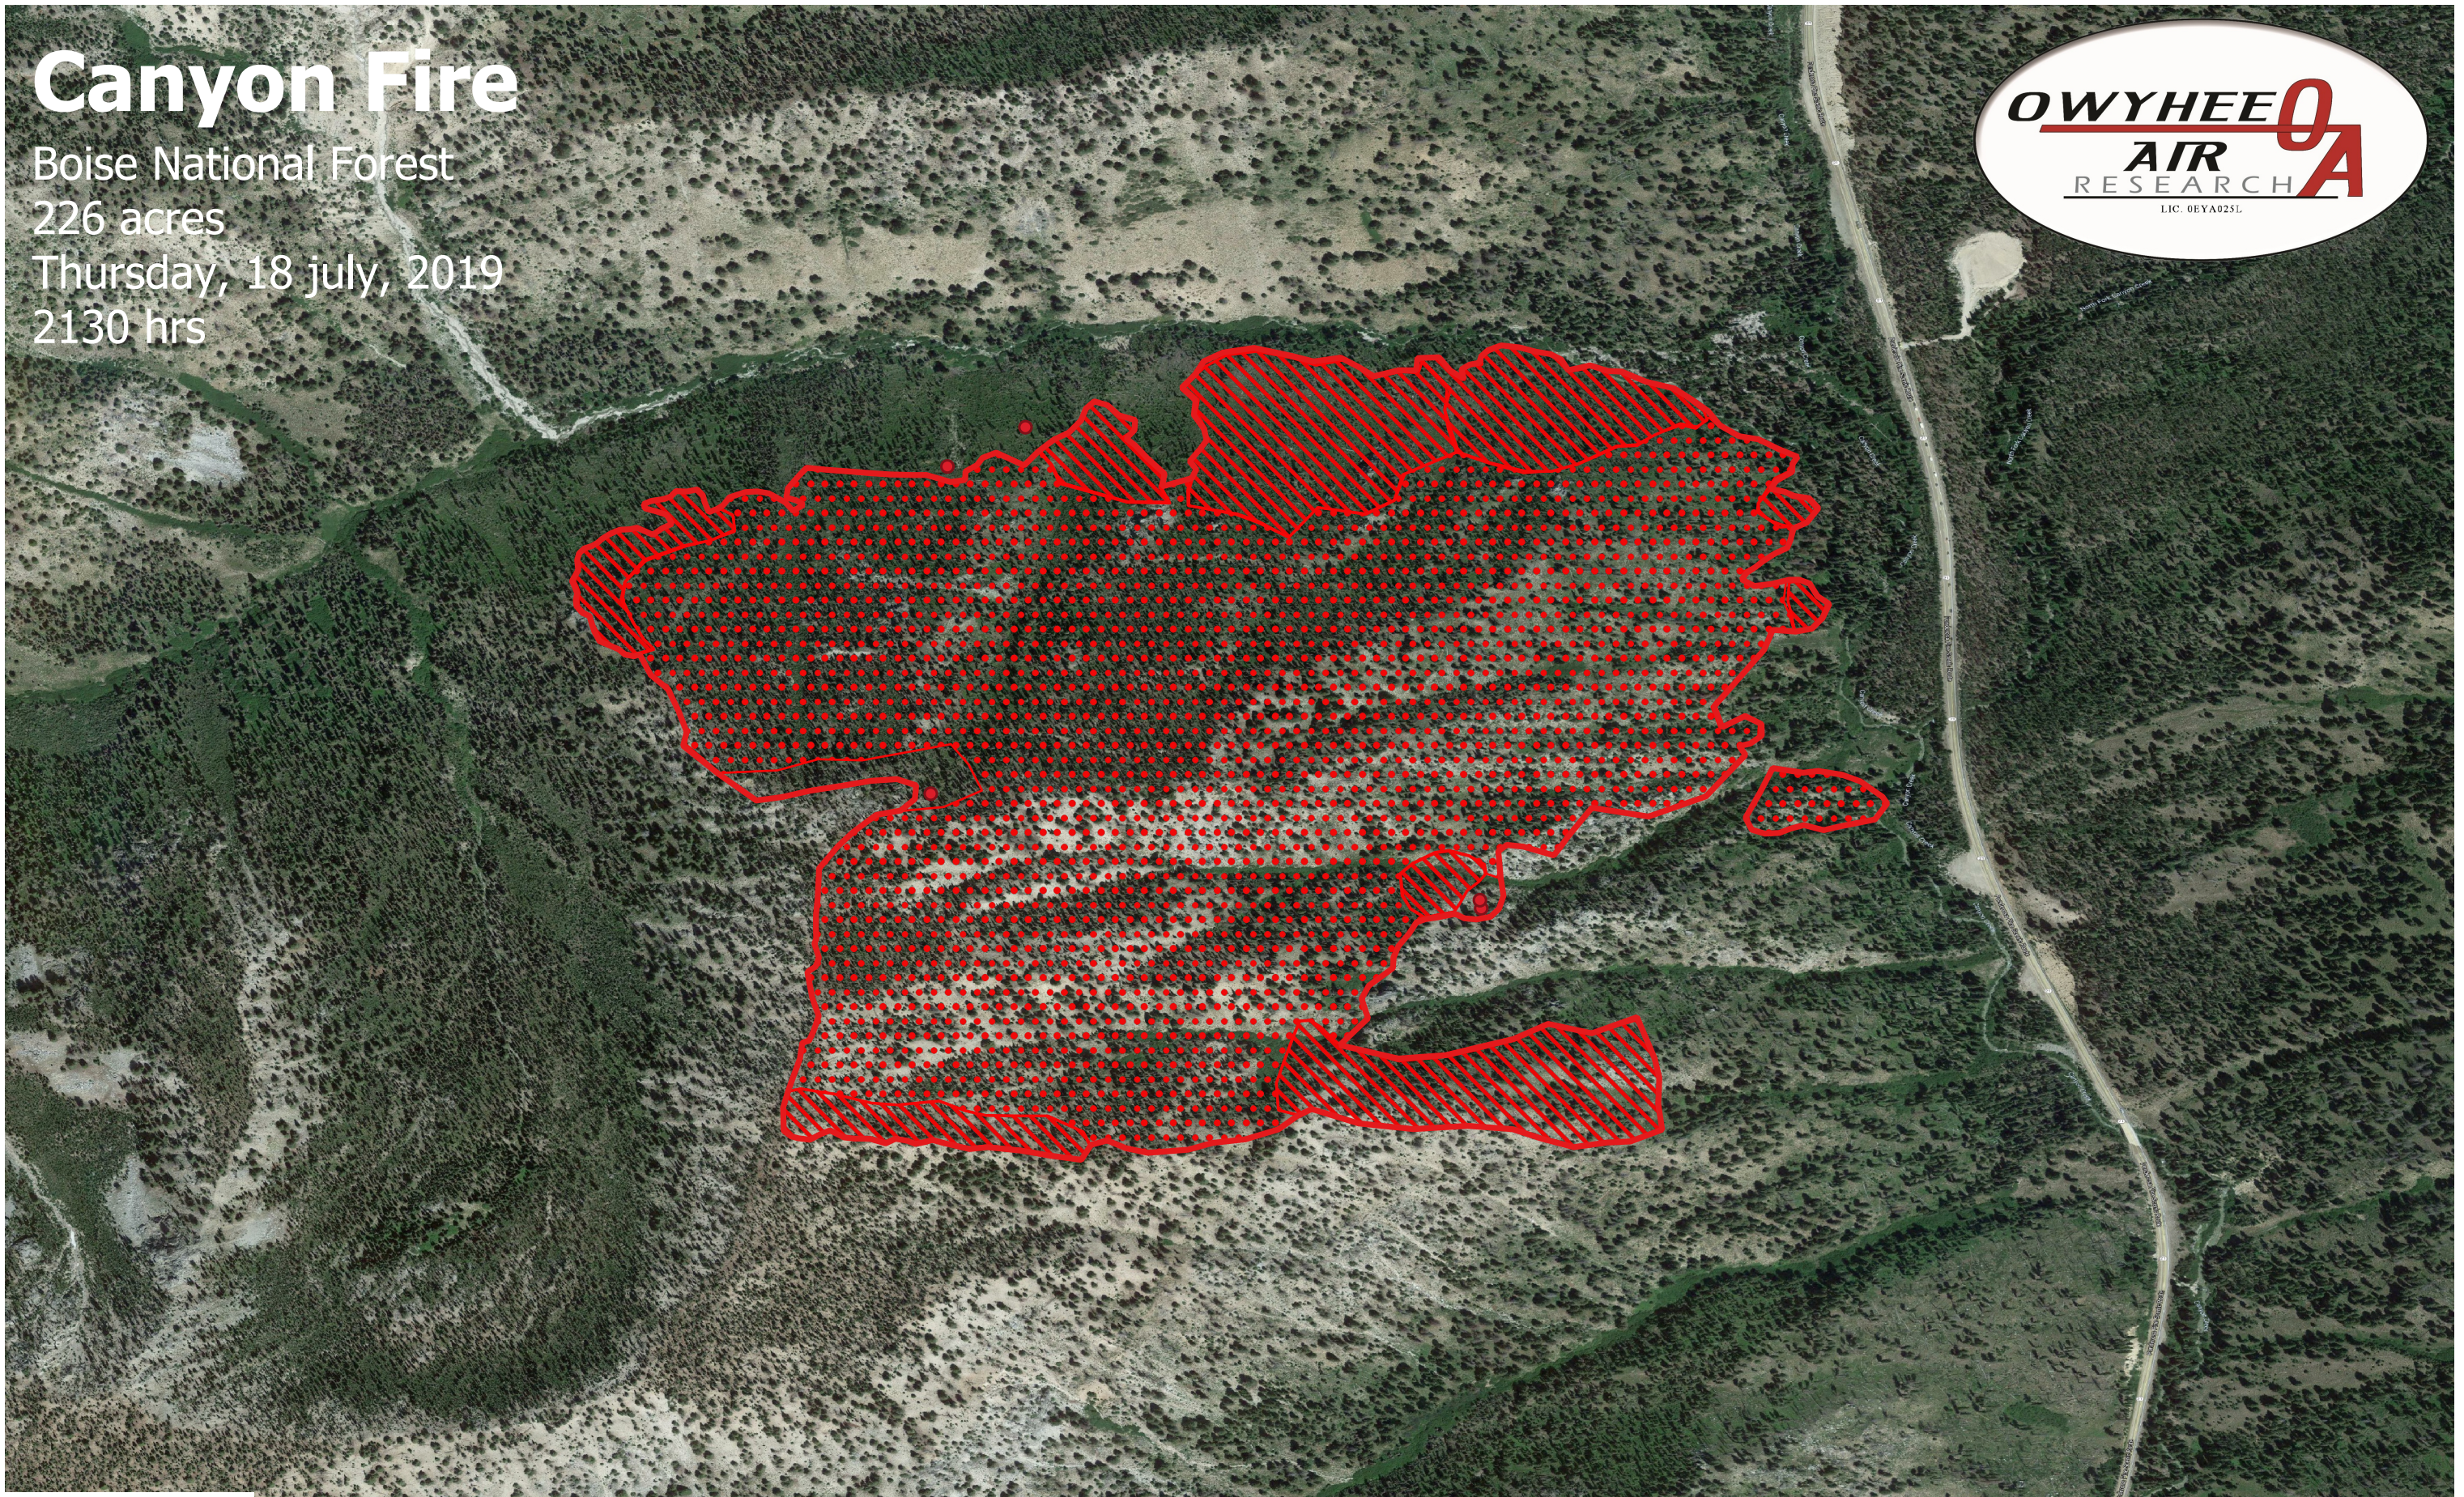

# Canyon Fire

Boise National Forest  
226 acres  
Thursday, 18 July, 2019  
2130 hrs

## Legend

- Burn Perimeter
- Intense Heat
- Scattered Heat
- Isolated Heat

Projection: WGS 84  
Scale 1:5,500  
Produced by Owyhee Air Research, Inc.  
dmelody@owyheear.com (208)442-5405