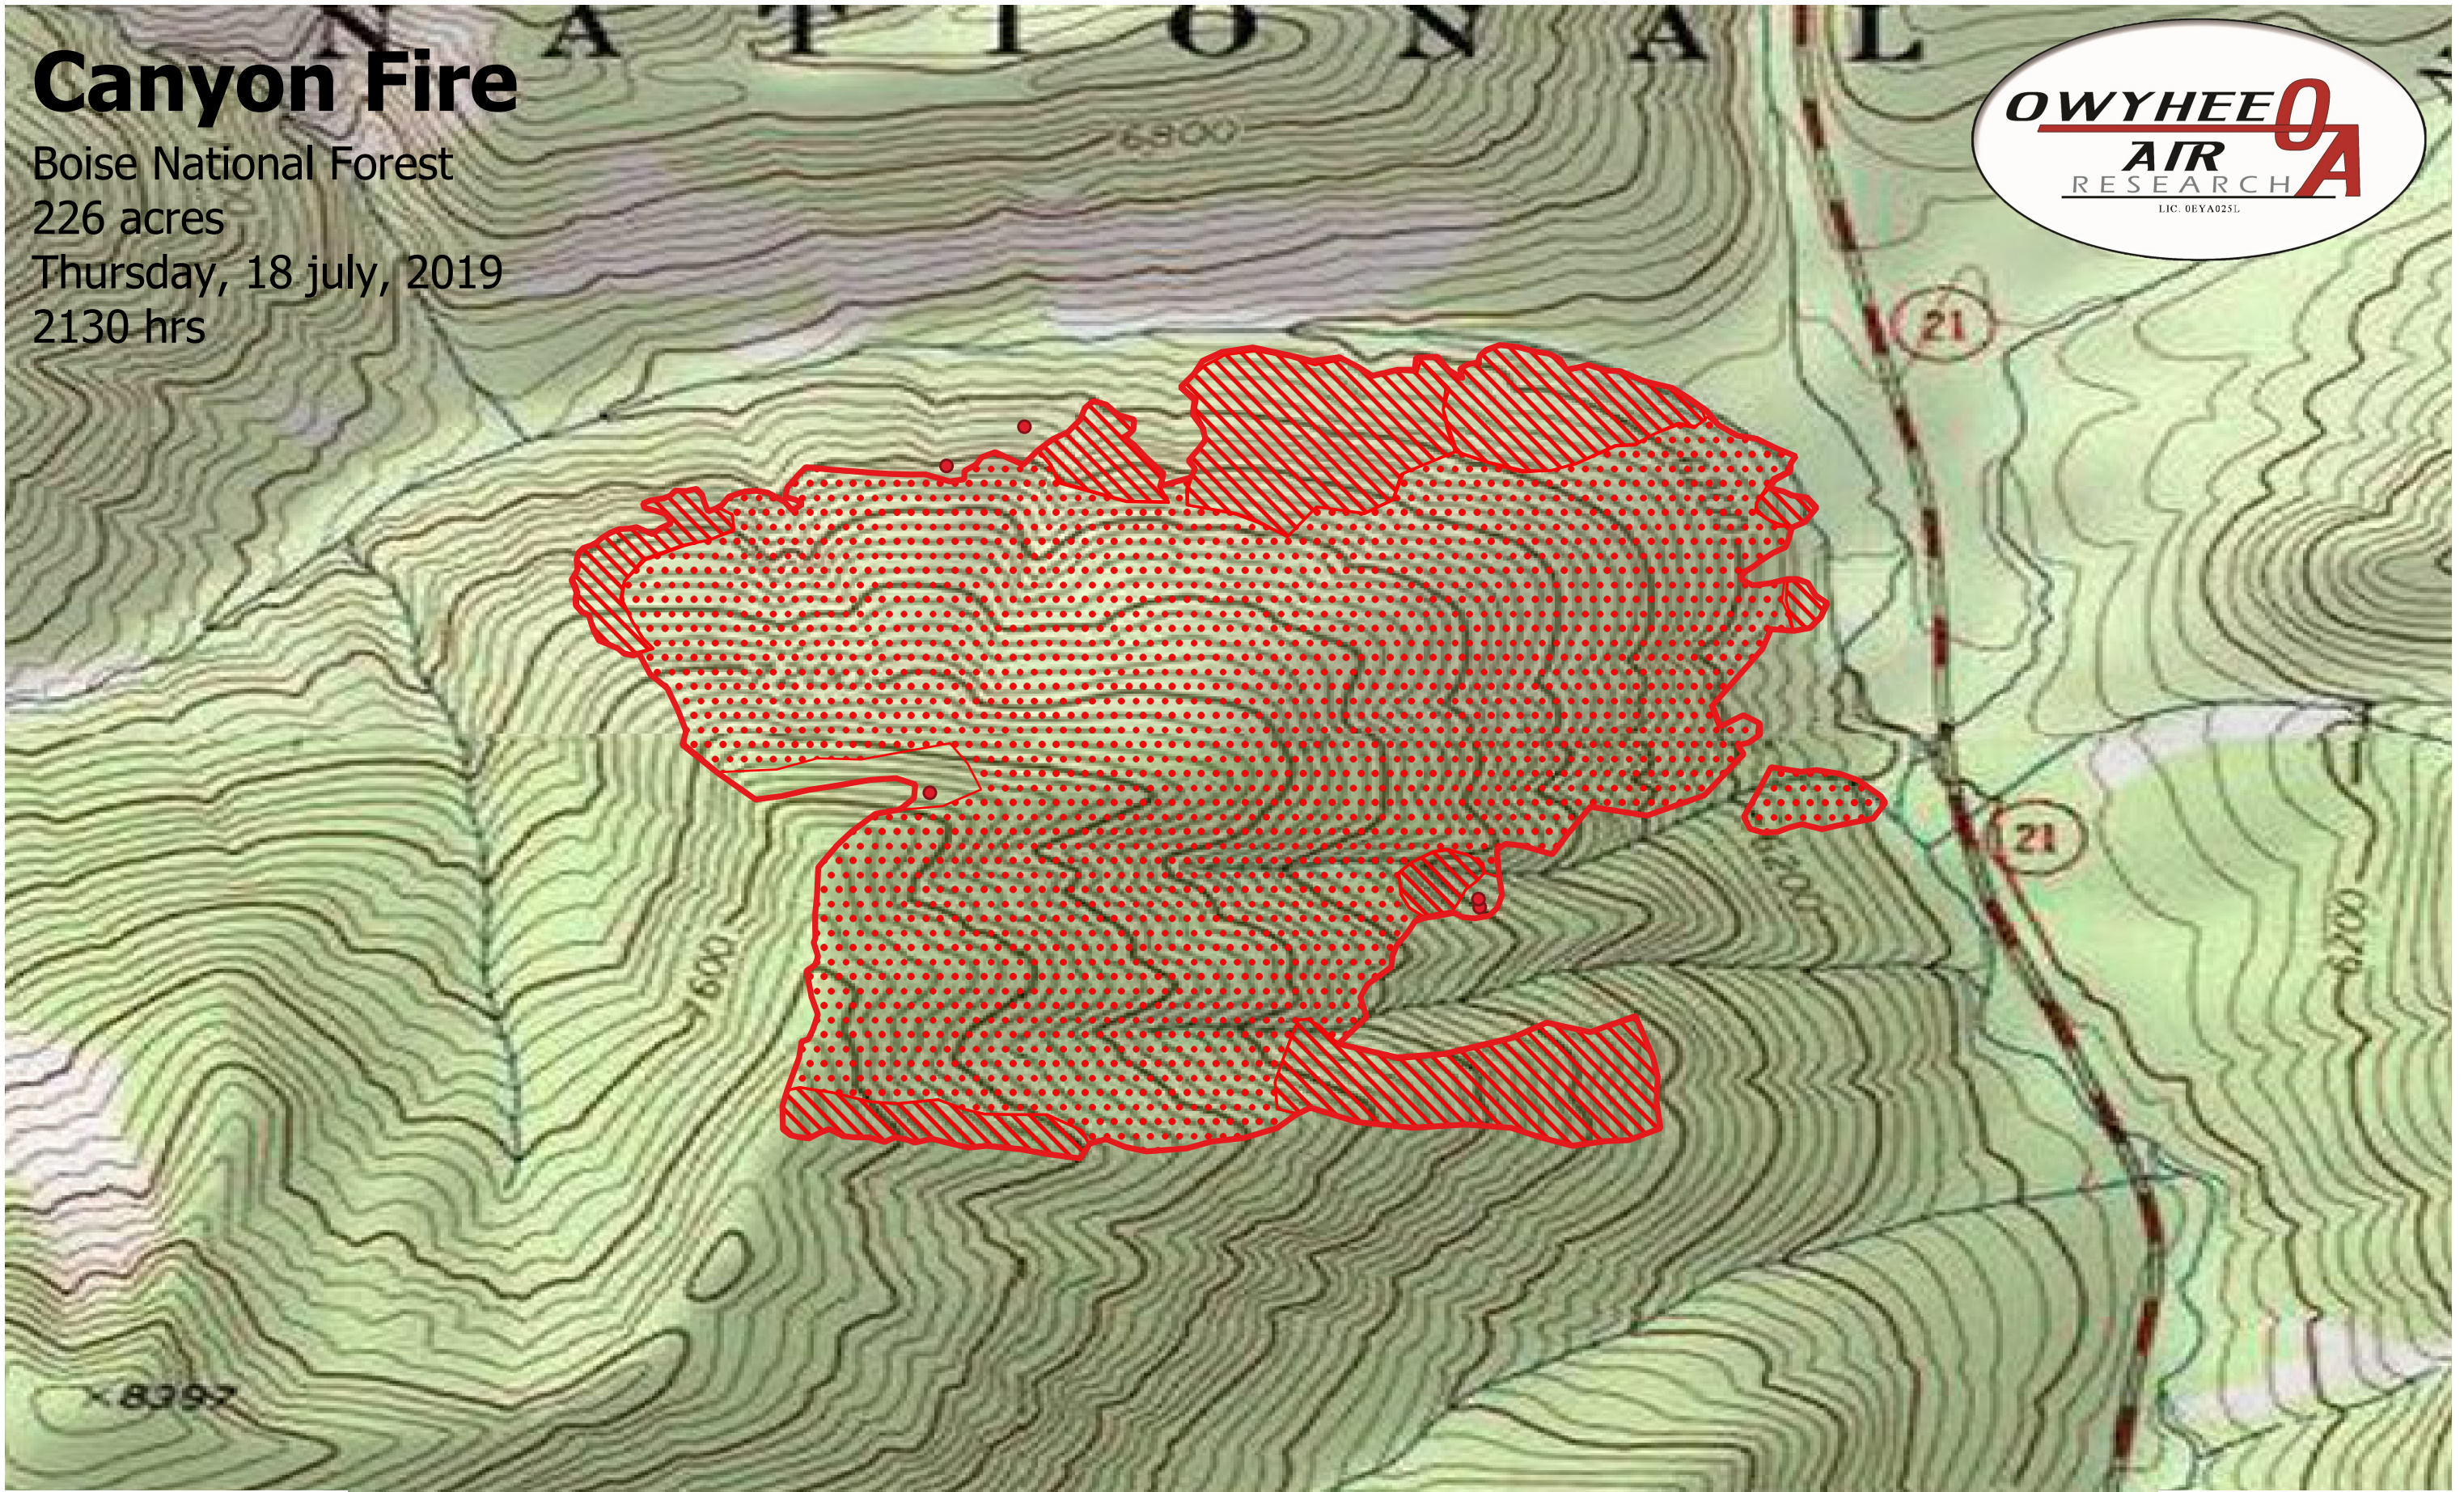

# Canyon Fire

Boise National Forest  
226 acres  
Thursday, 18 July, 2019  
2130 hrs

- Legend
- Burn Perimeter
  - Intense Heat
  - Scattered Heat
  - Isolated Heat

Projection: WGS 84  
Scale 1:5,500  
Produced by Owyhee Air Research, Inc.  
dmelody@owyheear.com (208)442-5405