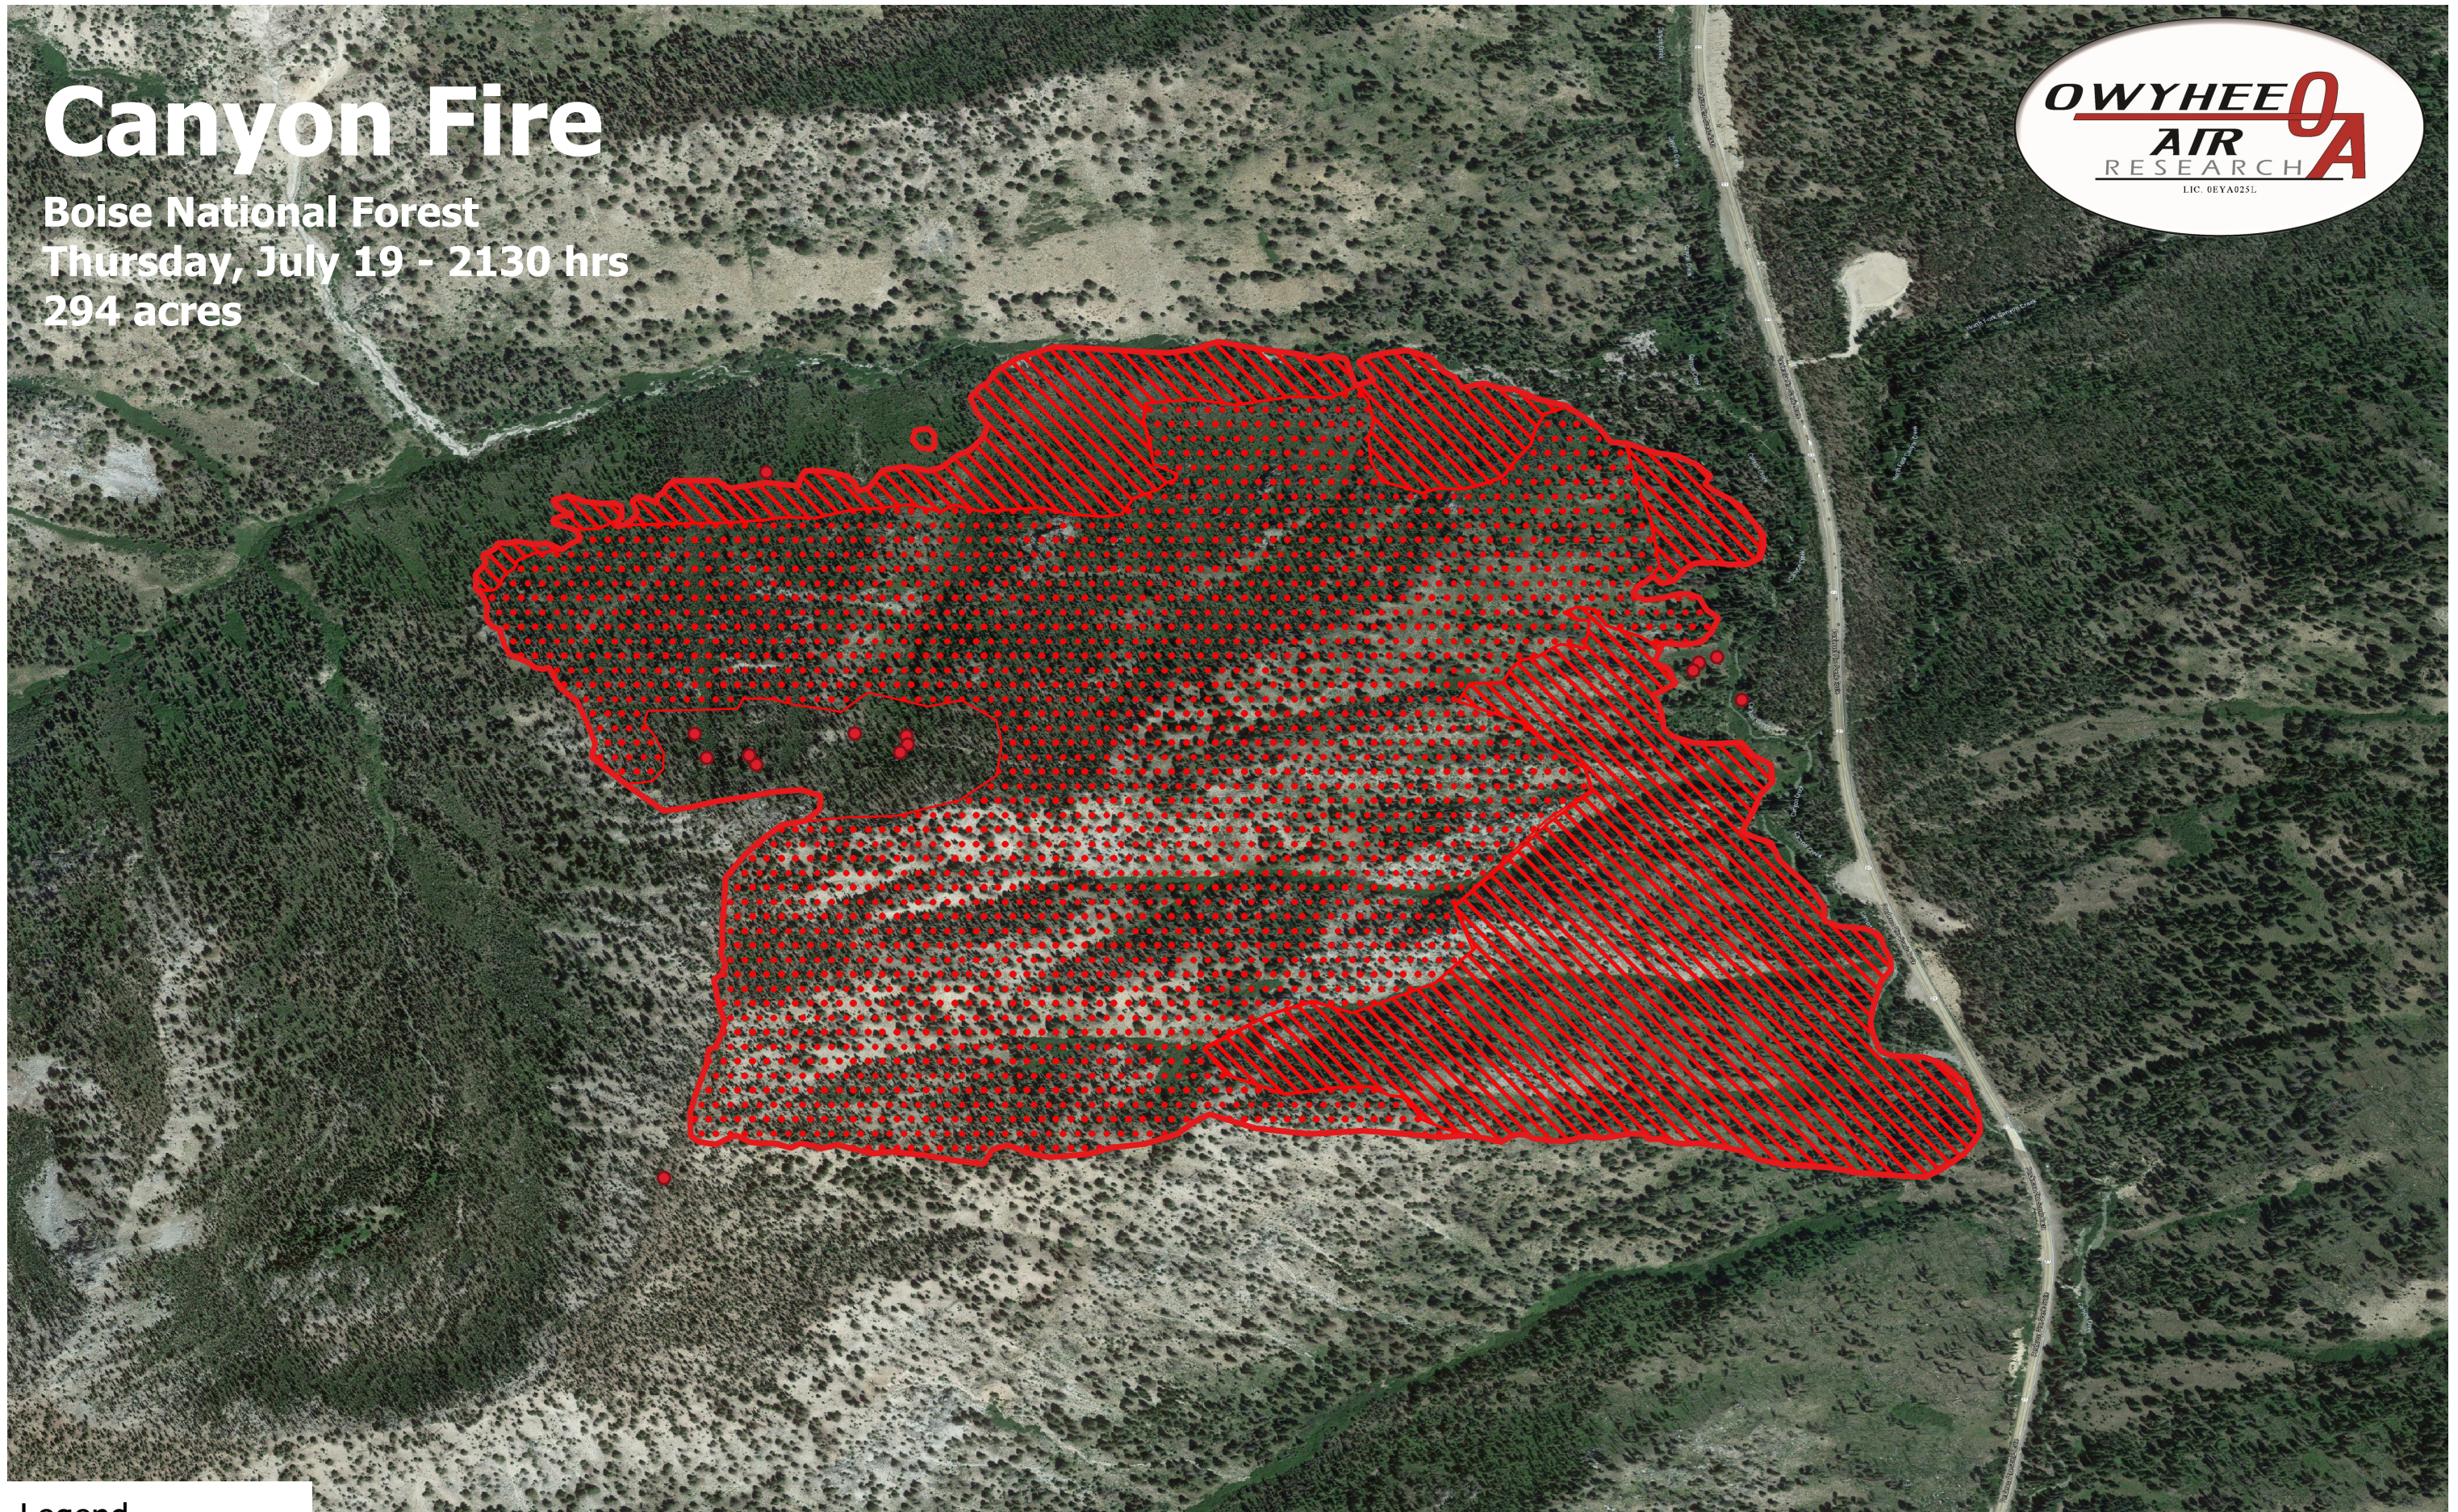

Canyon Fire

Boise National Forest
Thursday, July 19 - 2130 hrs
294 acres

Legend

- Burn Perimter
- Intense Heat
- Scattered Heat
- Isolated Heat

Projection: WGS 84
Scale: 1:5,500
Produced by Owyhee Air Research, Inc.
dmelody@owyheear.com