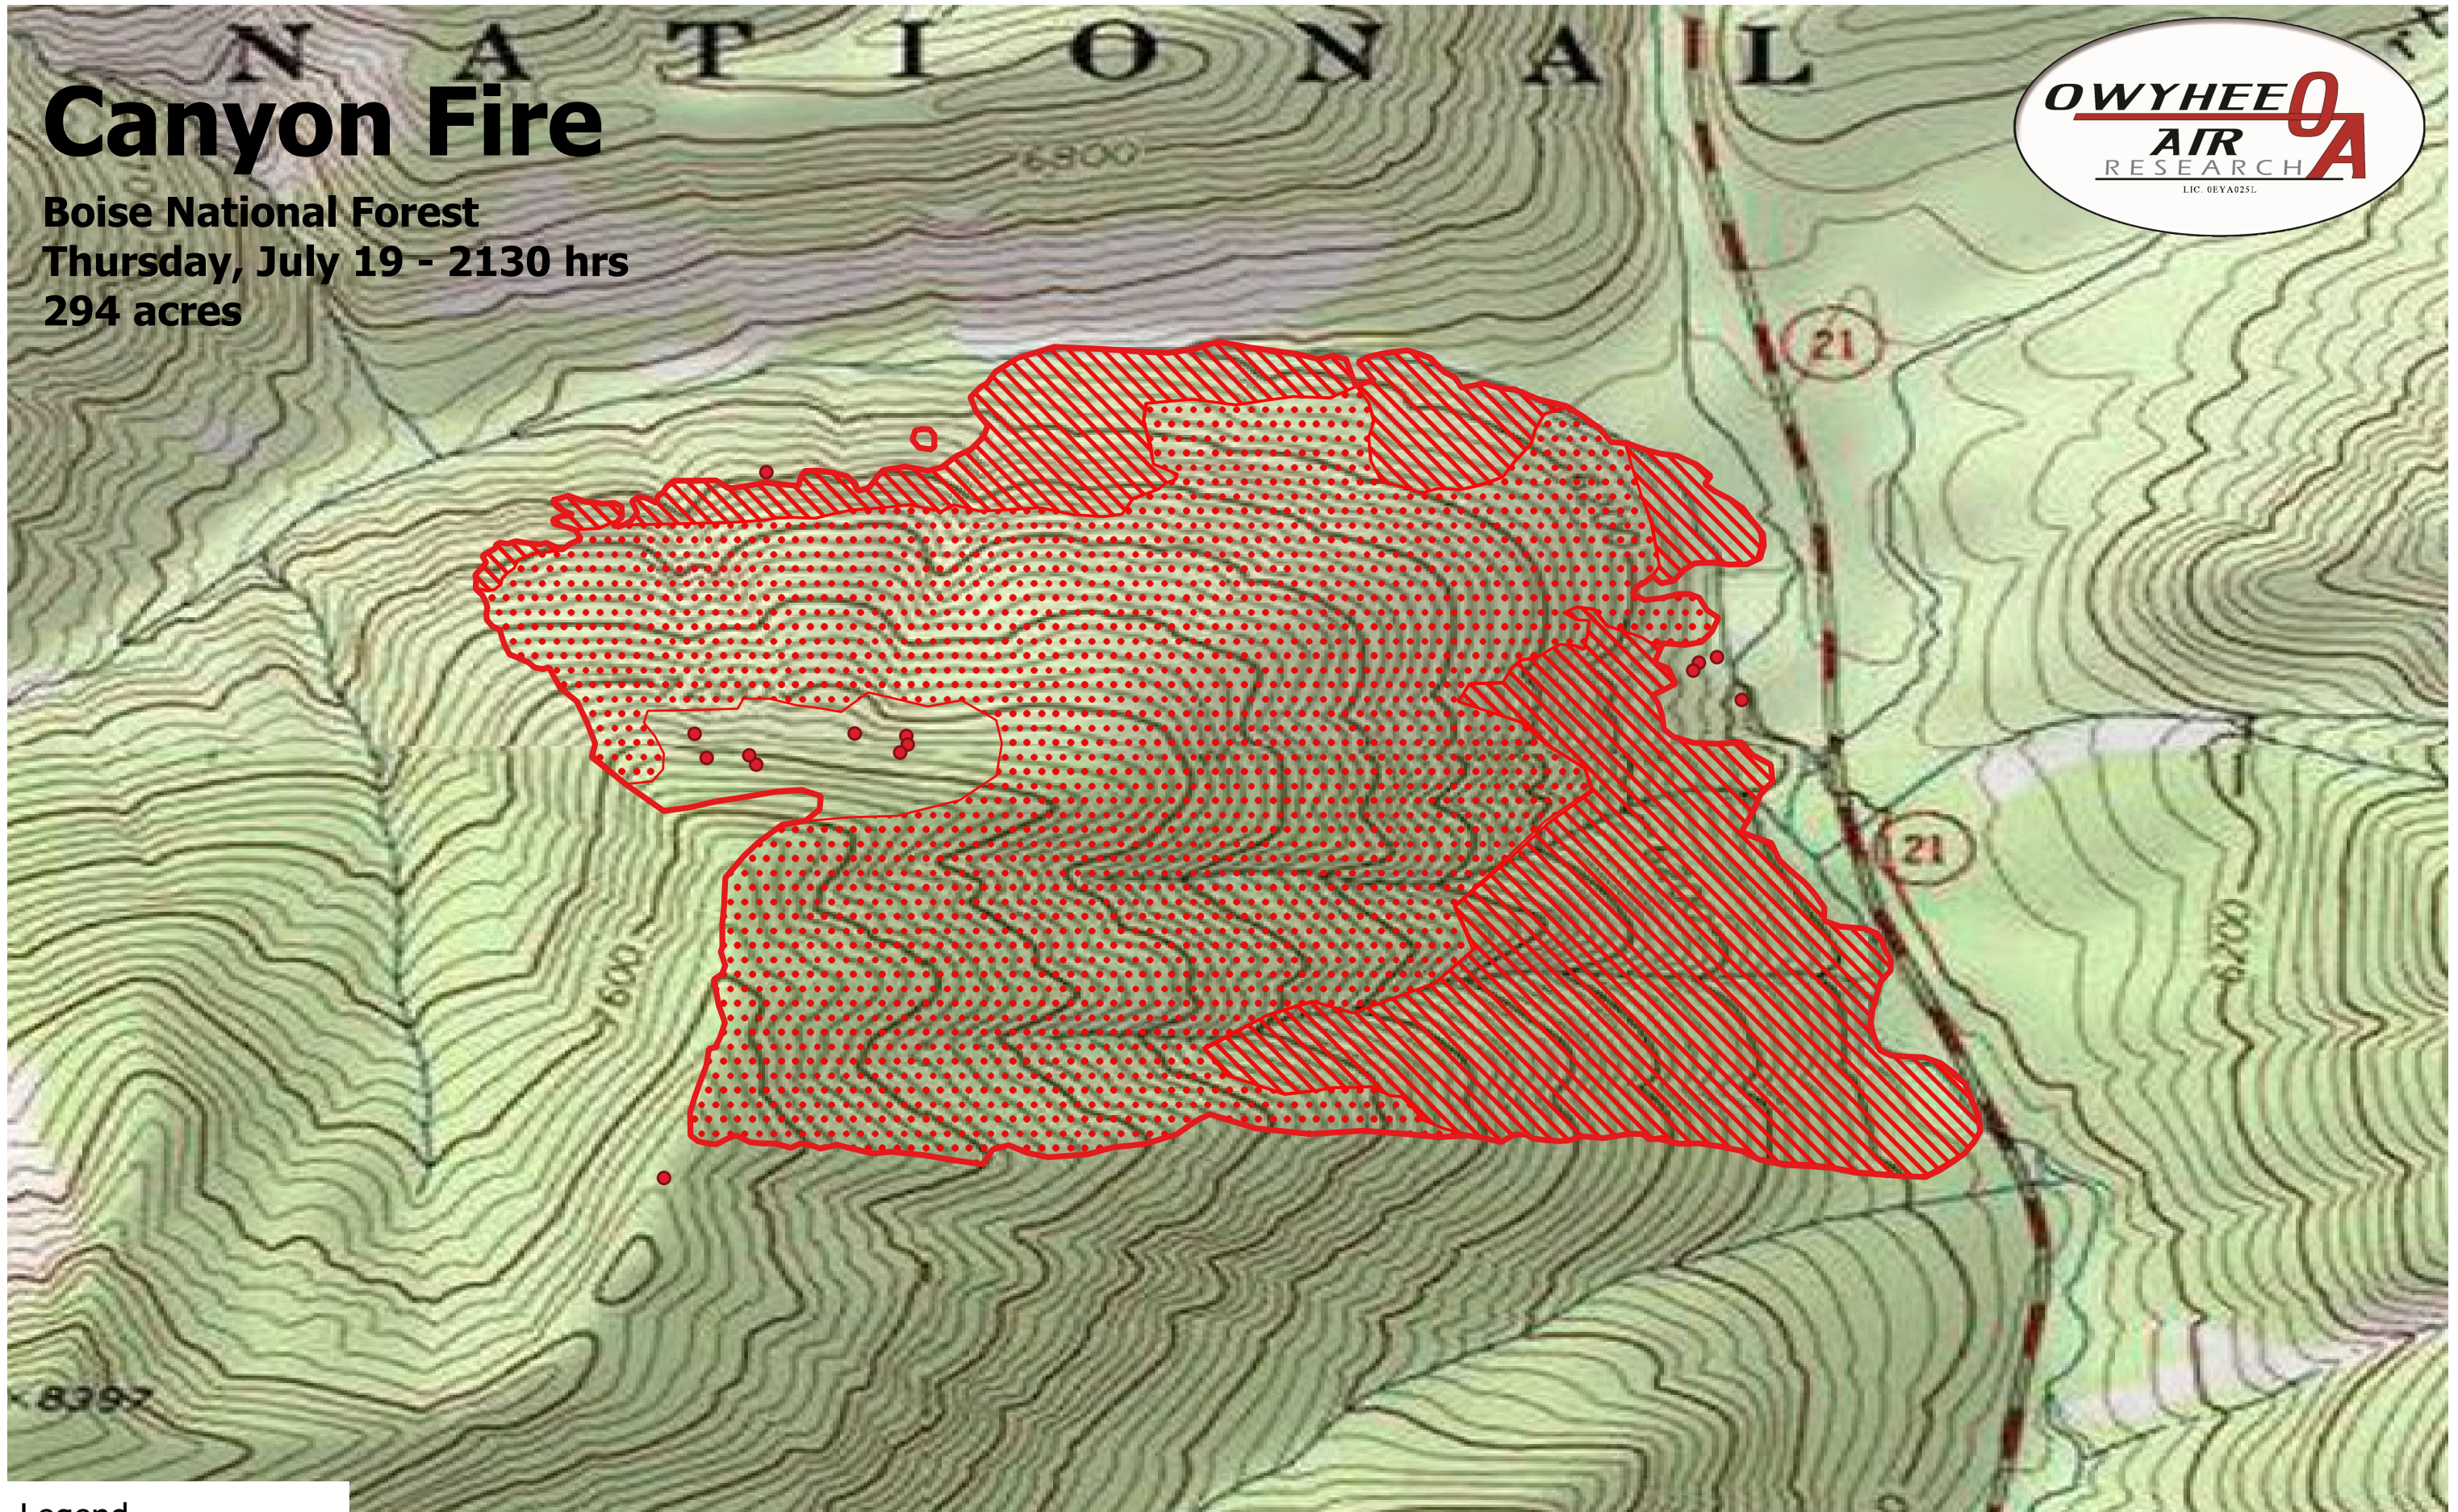

# Canyon Fire

Boise National Forest  
Thursday, July 19 - 2130 hrs  
294 acres

## Legend

- Burn Perimeter
- Intense Heat
- Scattered Heat
- Isolated Heat

Projection: WGS 84  
Scale: 1:5,500  
Produced by Owyhee Air Research, Inc.  
dmelody@owyheear.com