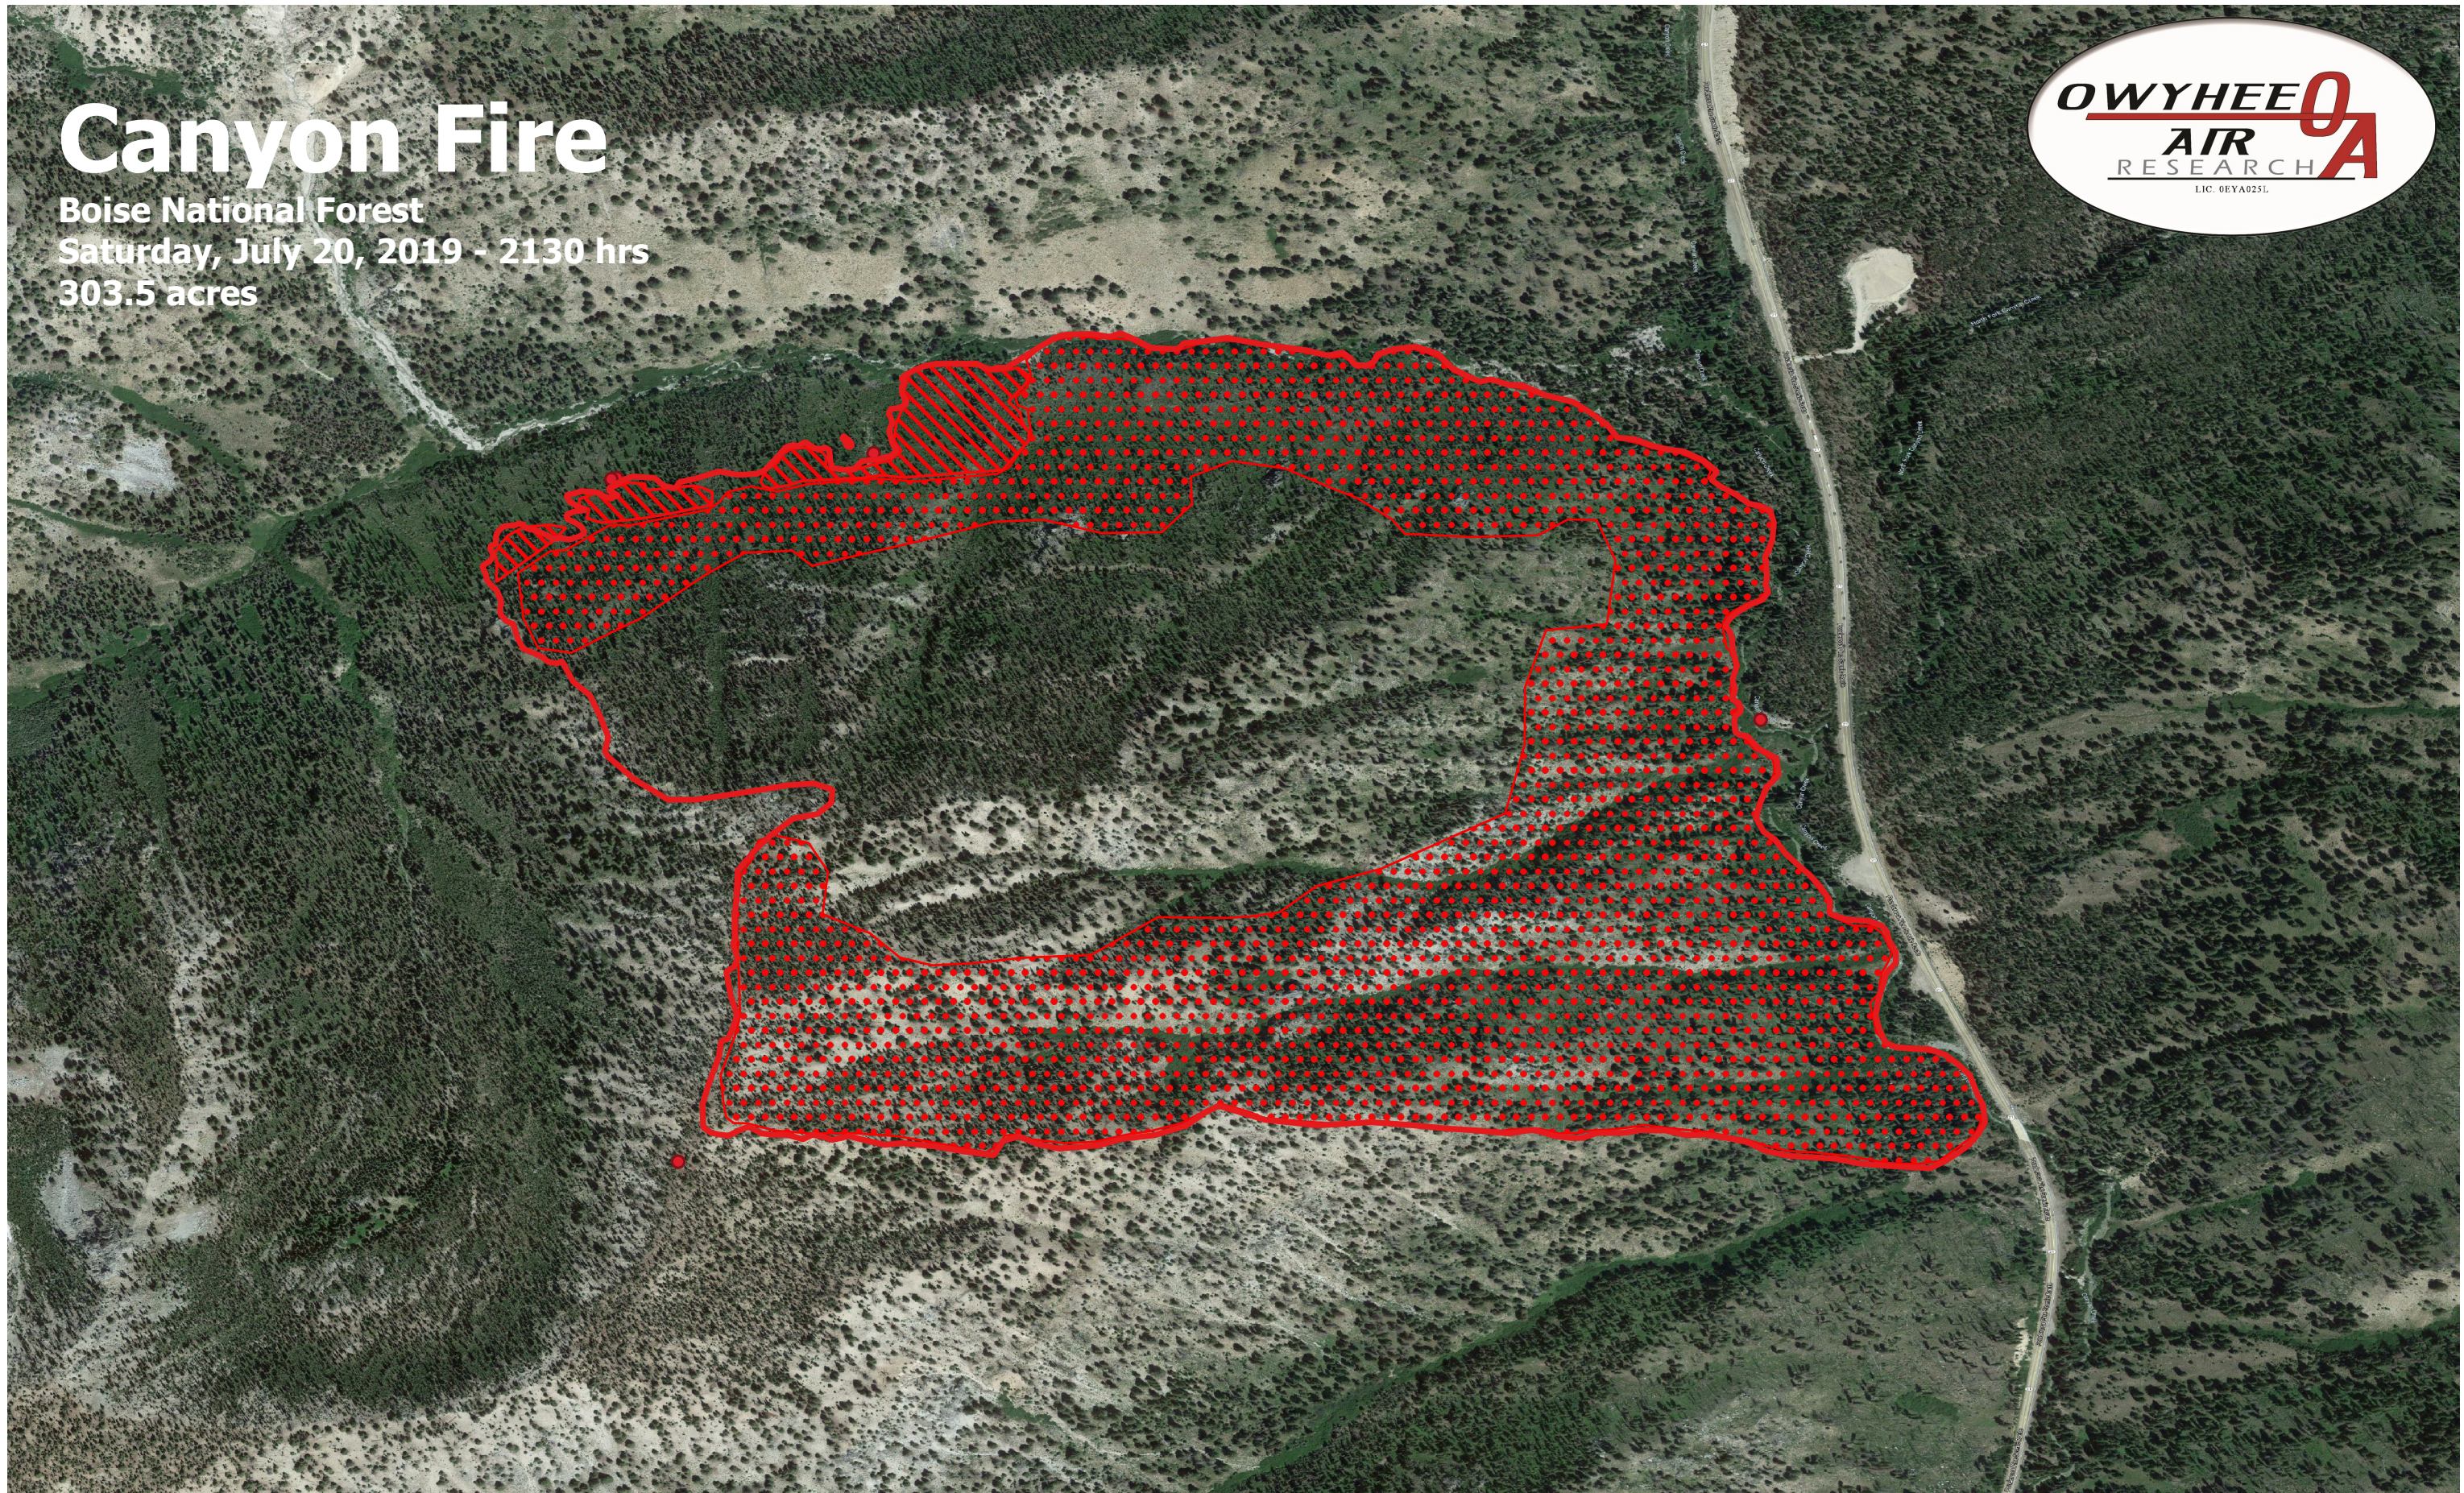

Canyon Fire

Boise National Forest
Saturday, July 20, 2019 - 2130 hrs
303.5 acres

Legend

- Burn Perimeter
- Intense Heat
- Scattered Heat
- Isolated Heat

Projection: WGS 84
Scale: 1: 5,500
Produced by Owyhee Air Research, Inc.
dmelody@owyheear.com (208)442-5405