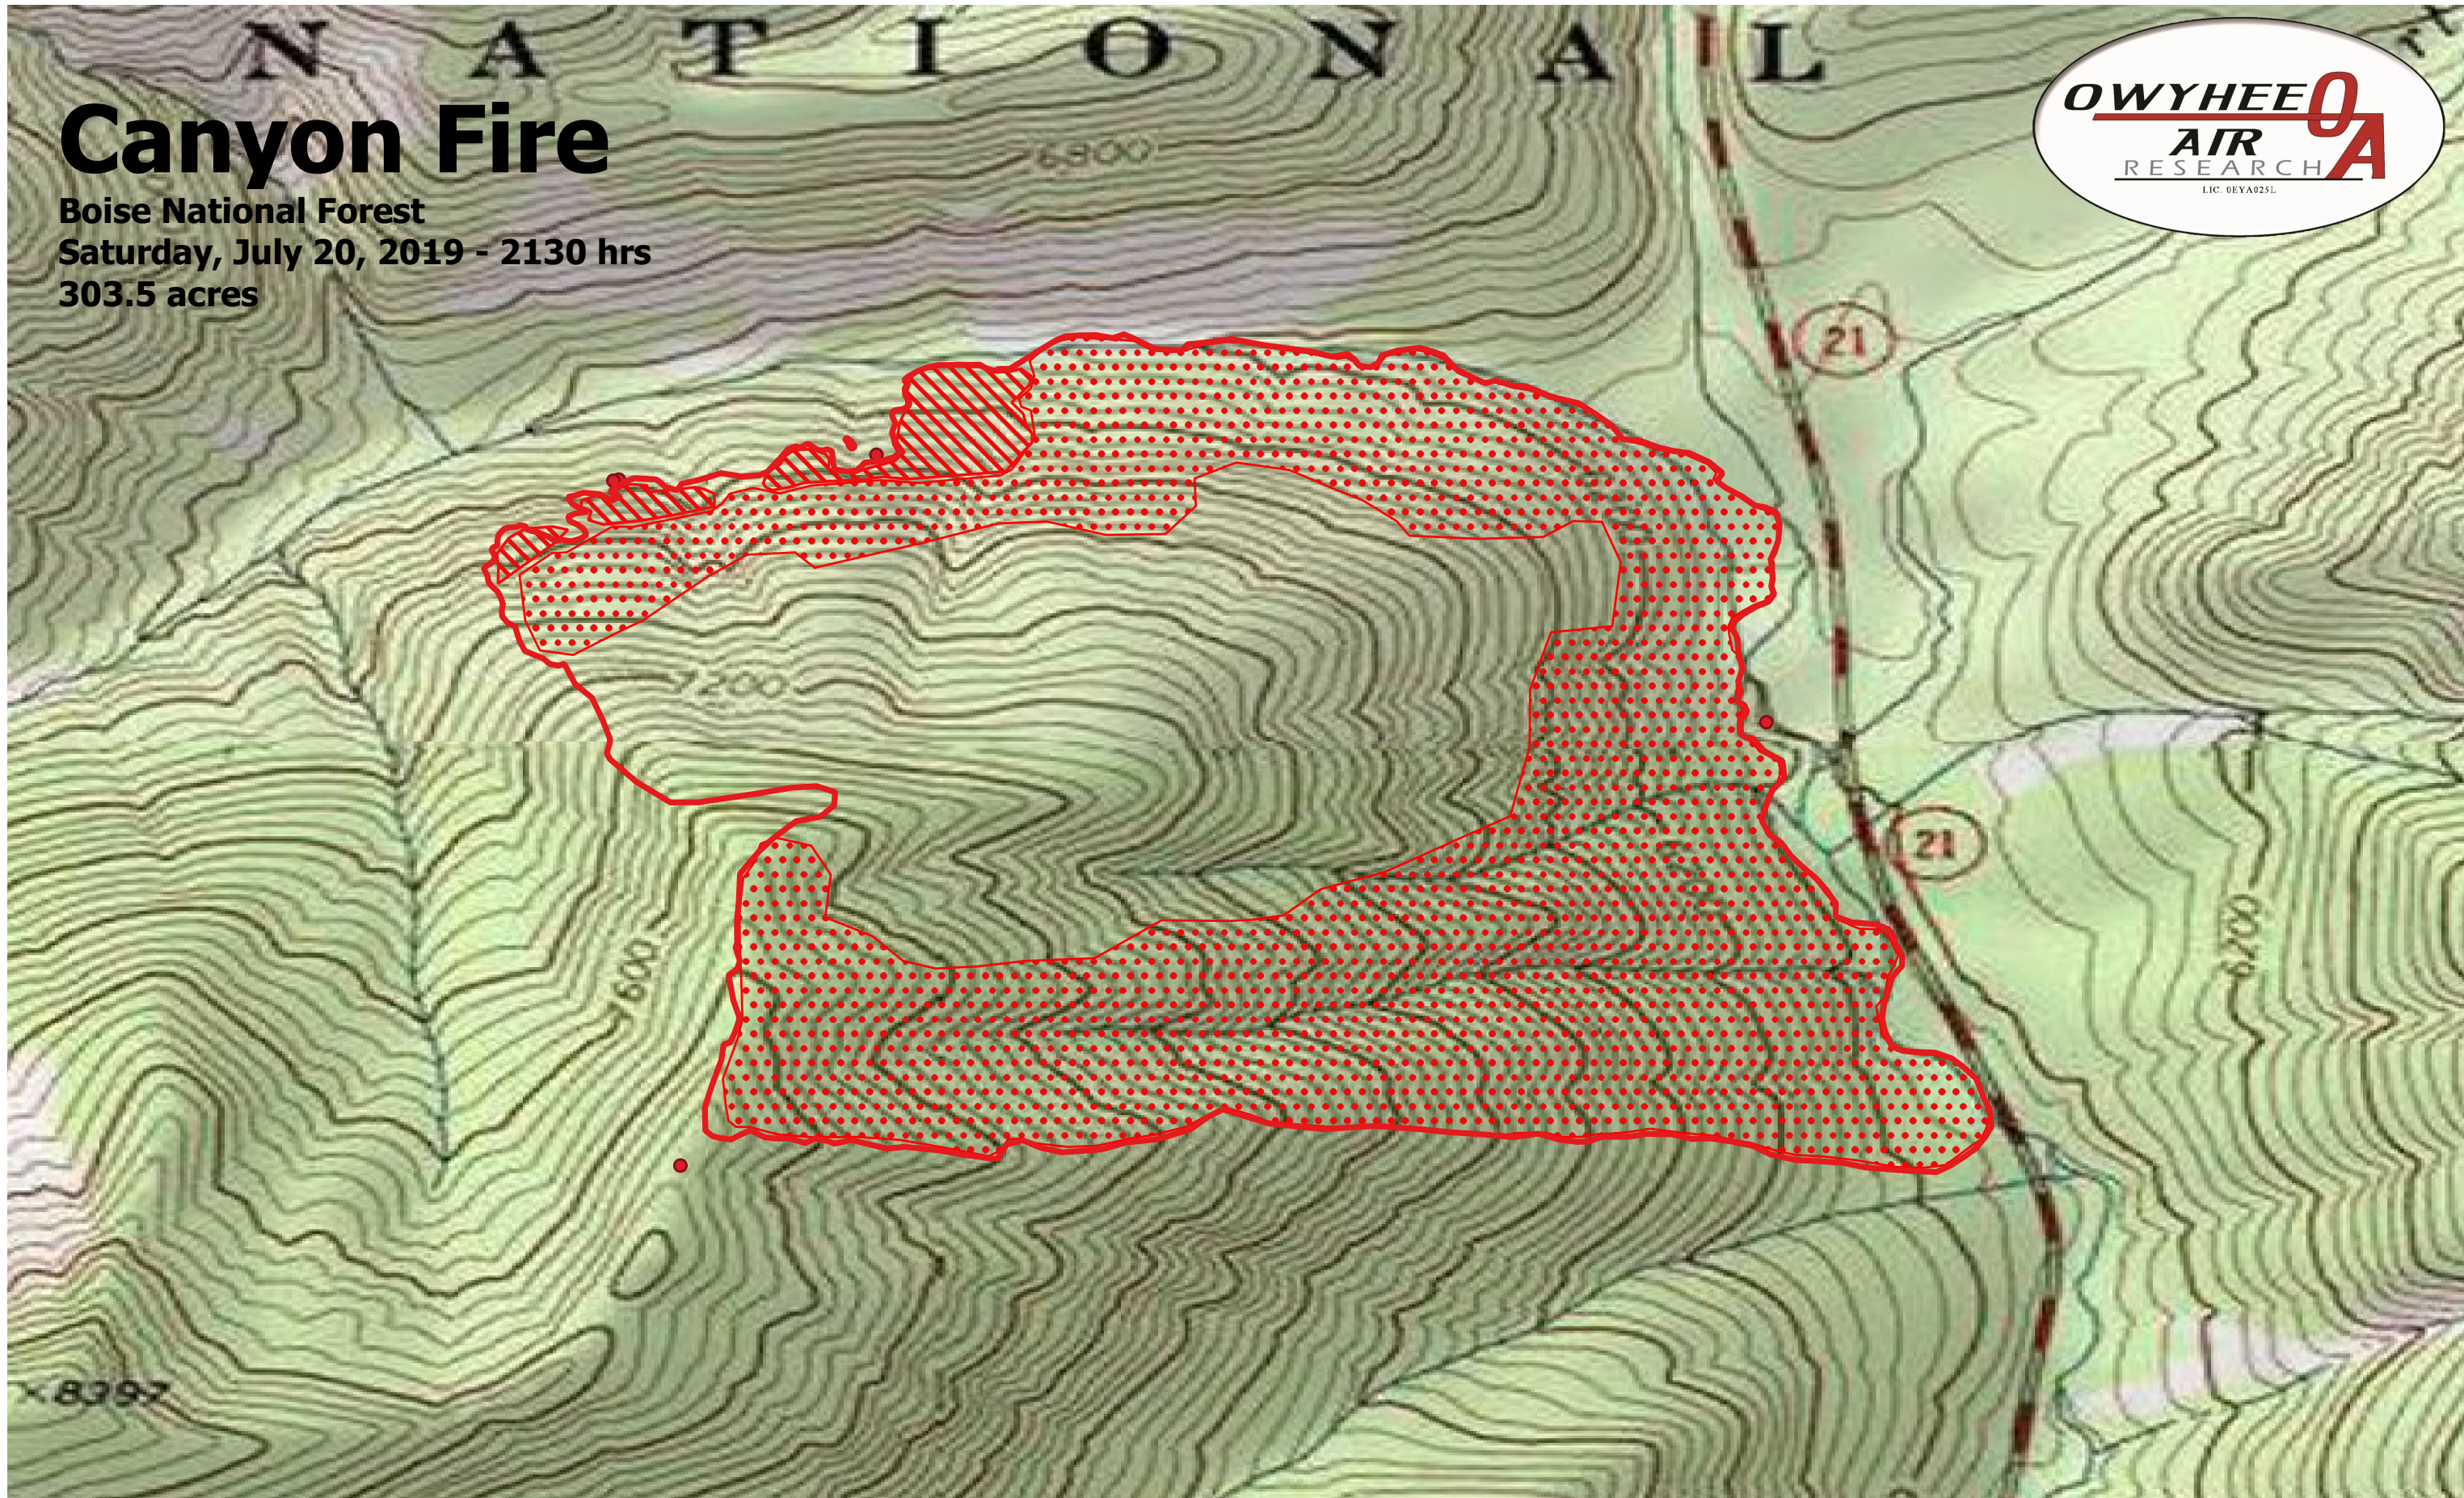

Canyon Fire

Boise National Forest
Saturday, July 20, 2019 - 2130 hrs
303.5 acres

Legend

- Burn Perimeter
- Intense Heat
- Scattered Heat
- Isolated Heat

Projection: WGS 84
Scale: 1: 5,500
Produced by Owyhee Air Research, Inc.
dmelody@owyheear.com (208)442-5405