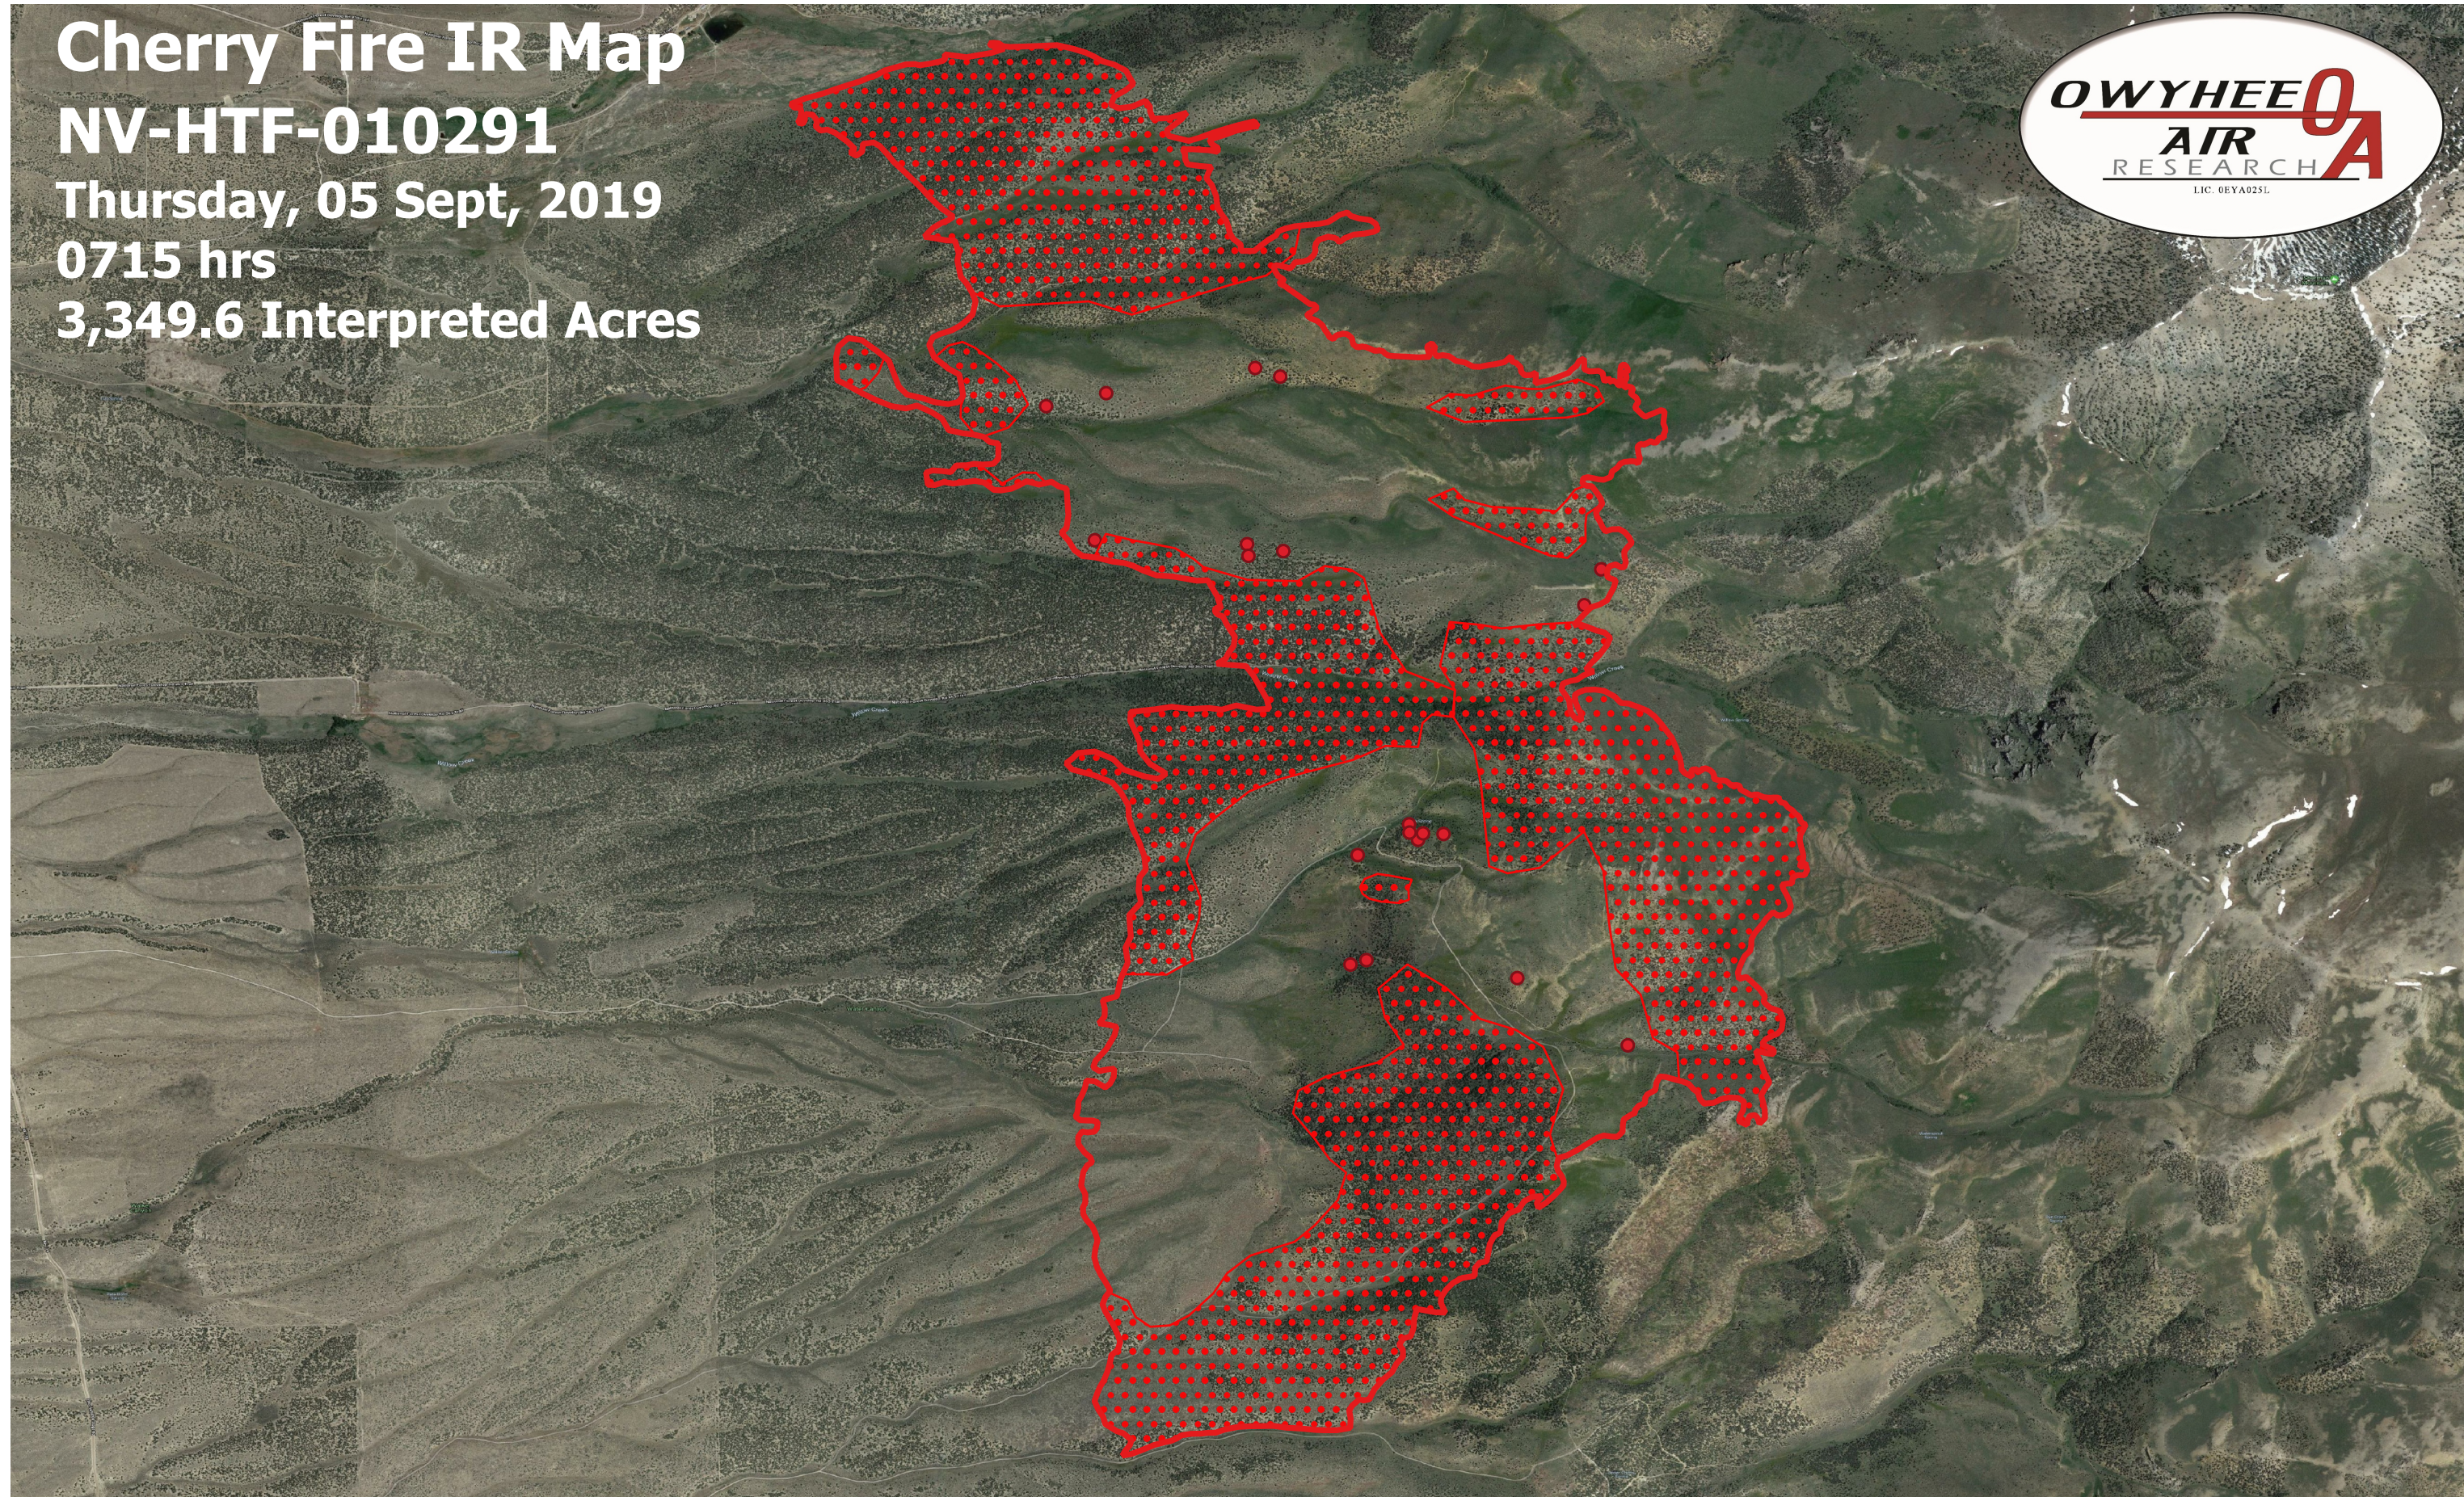

Cherry Fire IR Map
NV-HTF-010291
Thursday, 05 Sept, 2019
0715 hrs
3,349.6 Interpreted Acres

- Legend**
- Burn Perimeter
 - Scattered Heat
 - Isolated Heat

Scale: 1:23,500
Projection: WGS 84
Produced by Owyhee Air Research, Inc.
IR Interpreter: Dan Melody
fire@owyheeair.com (208) 442-5405