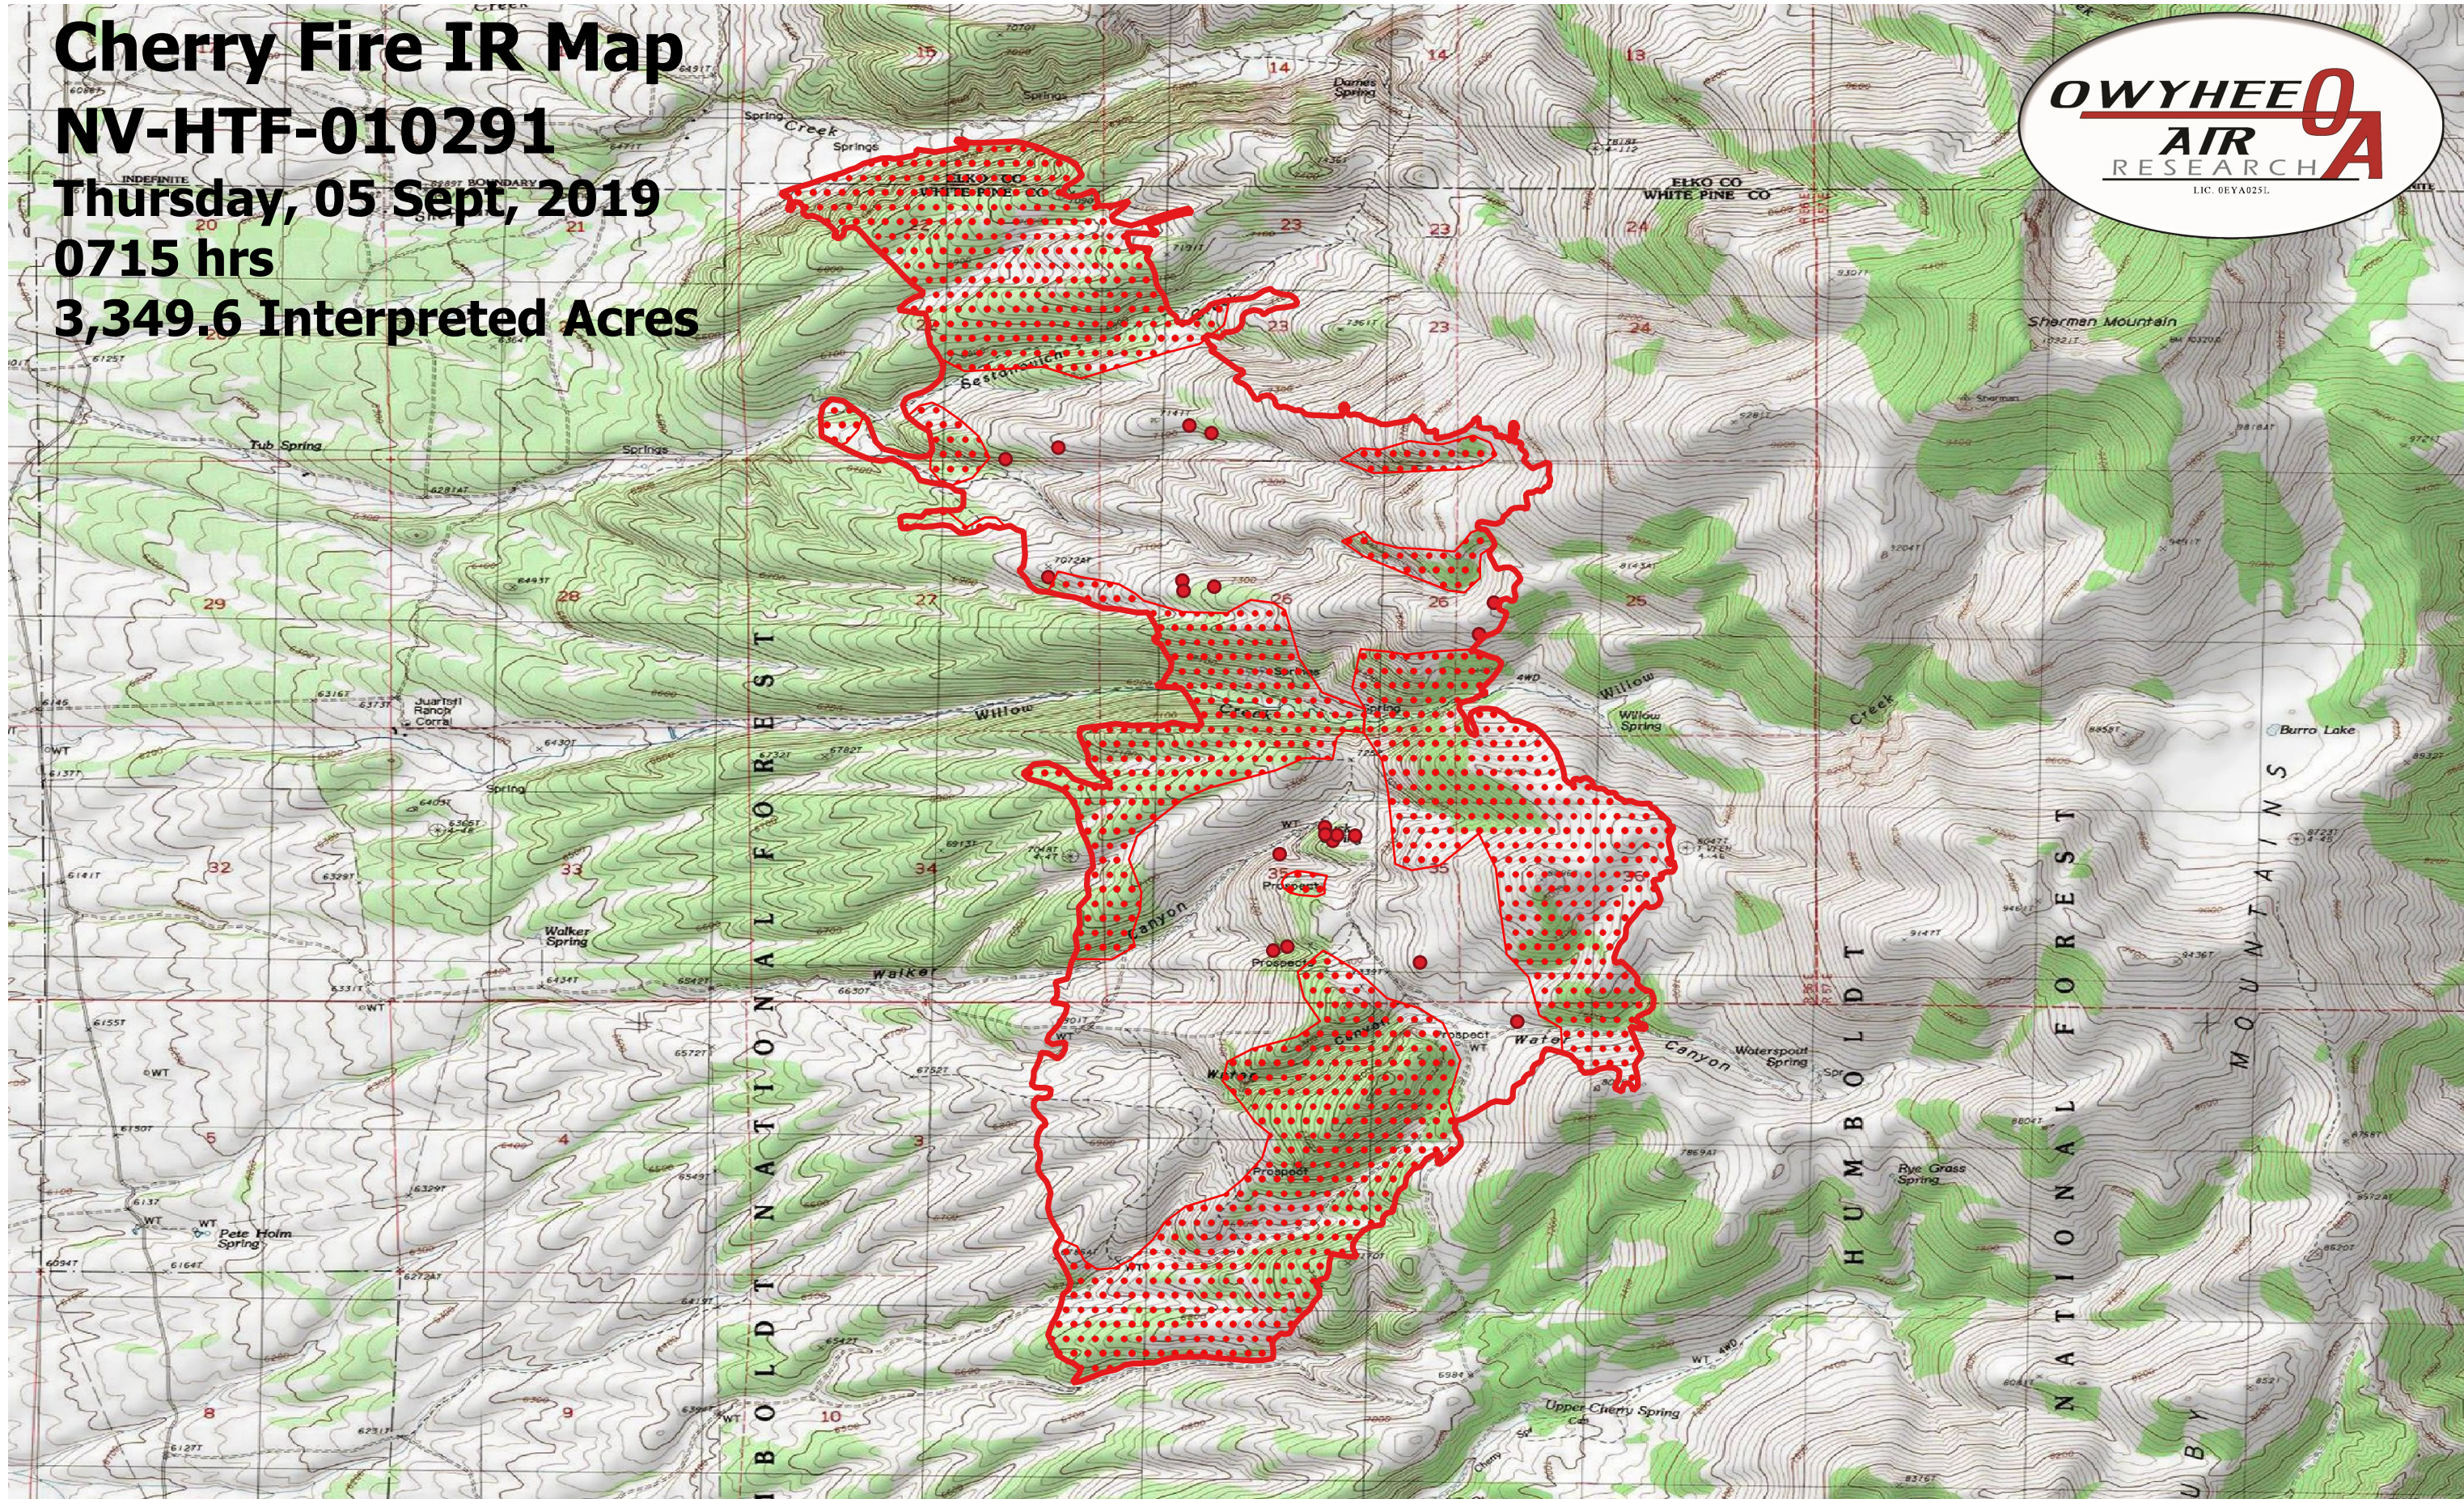

Cherry Fire IR Map

NV-HTF-010291

Thursday, 05 Sept, 2019
0715 hrs
3,349.6 Interpreted Acres

Legend

- Burn Perimeter
- Scattered Heat
- Isolated Heat

Scale: 1:23,500

Projection: WGS 84

Produced by Owyhee Air Research, Inc.