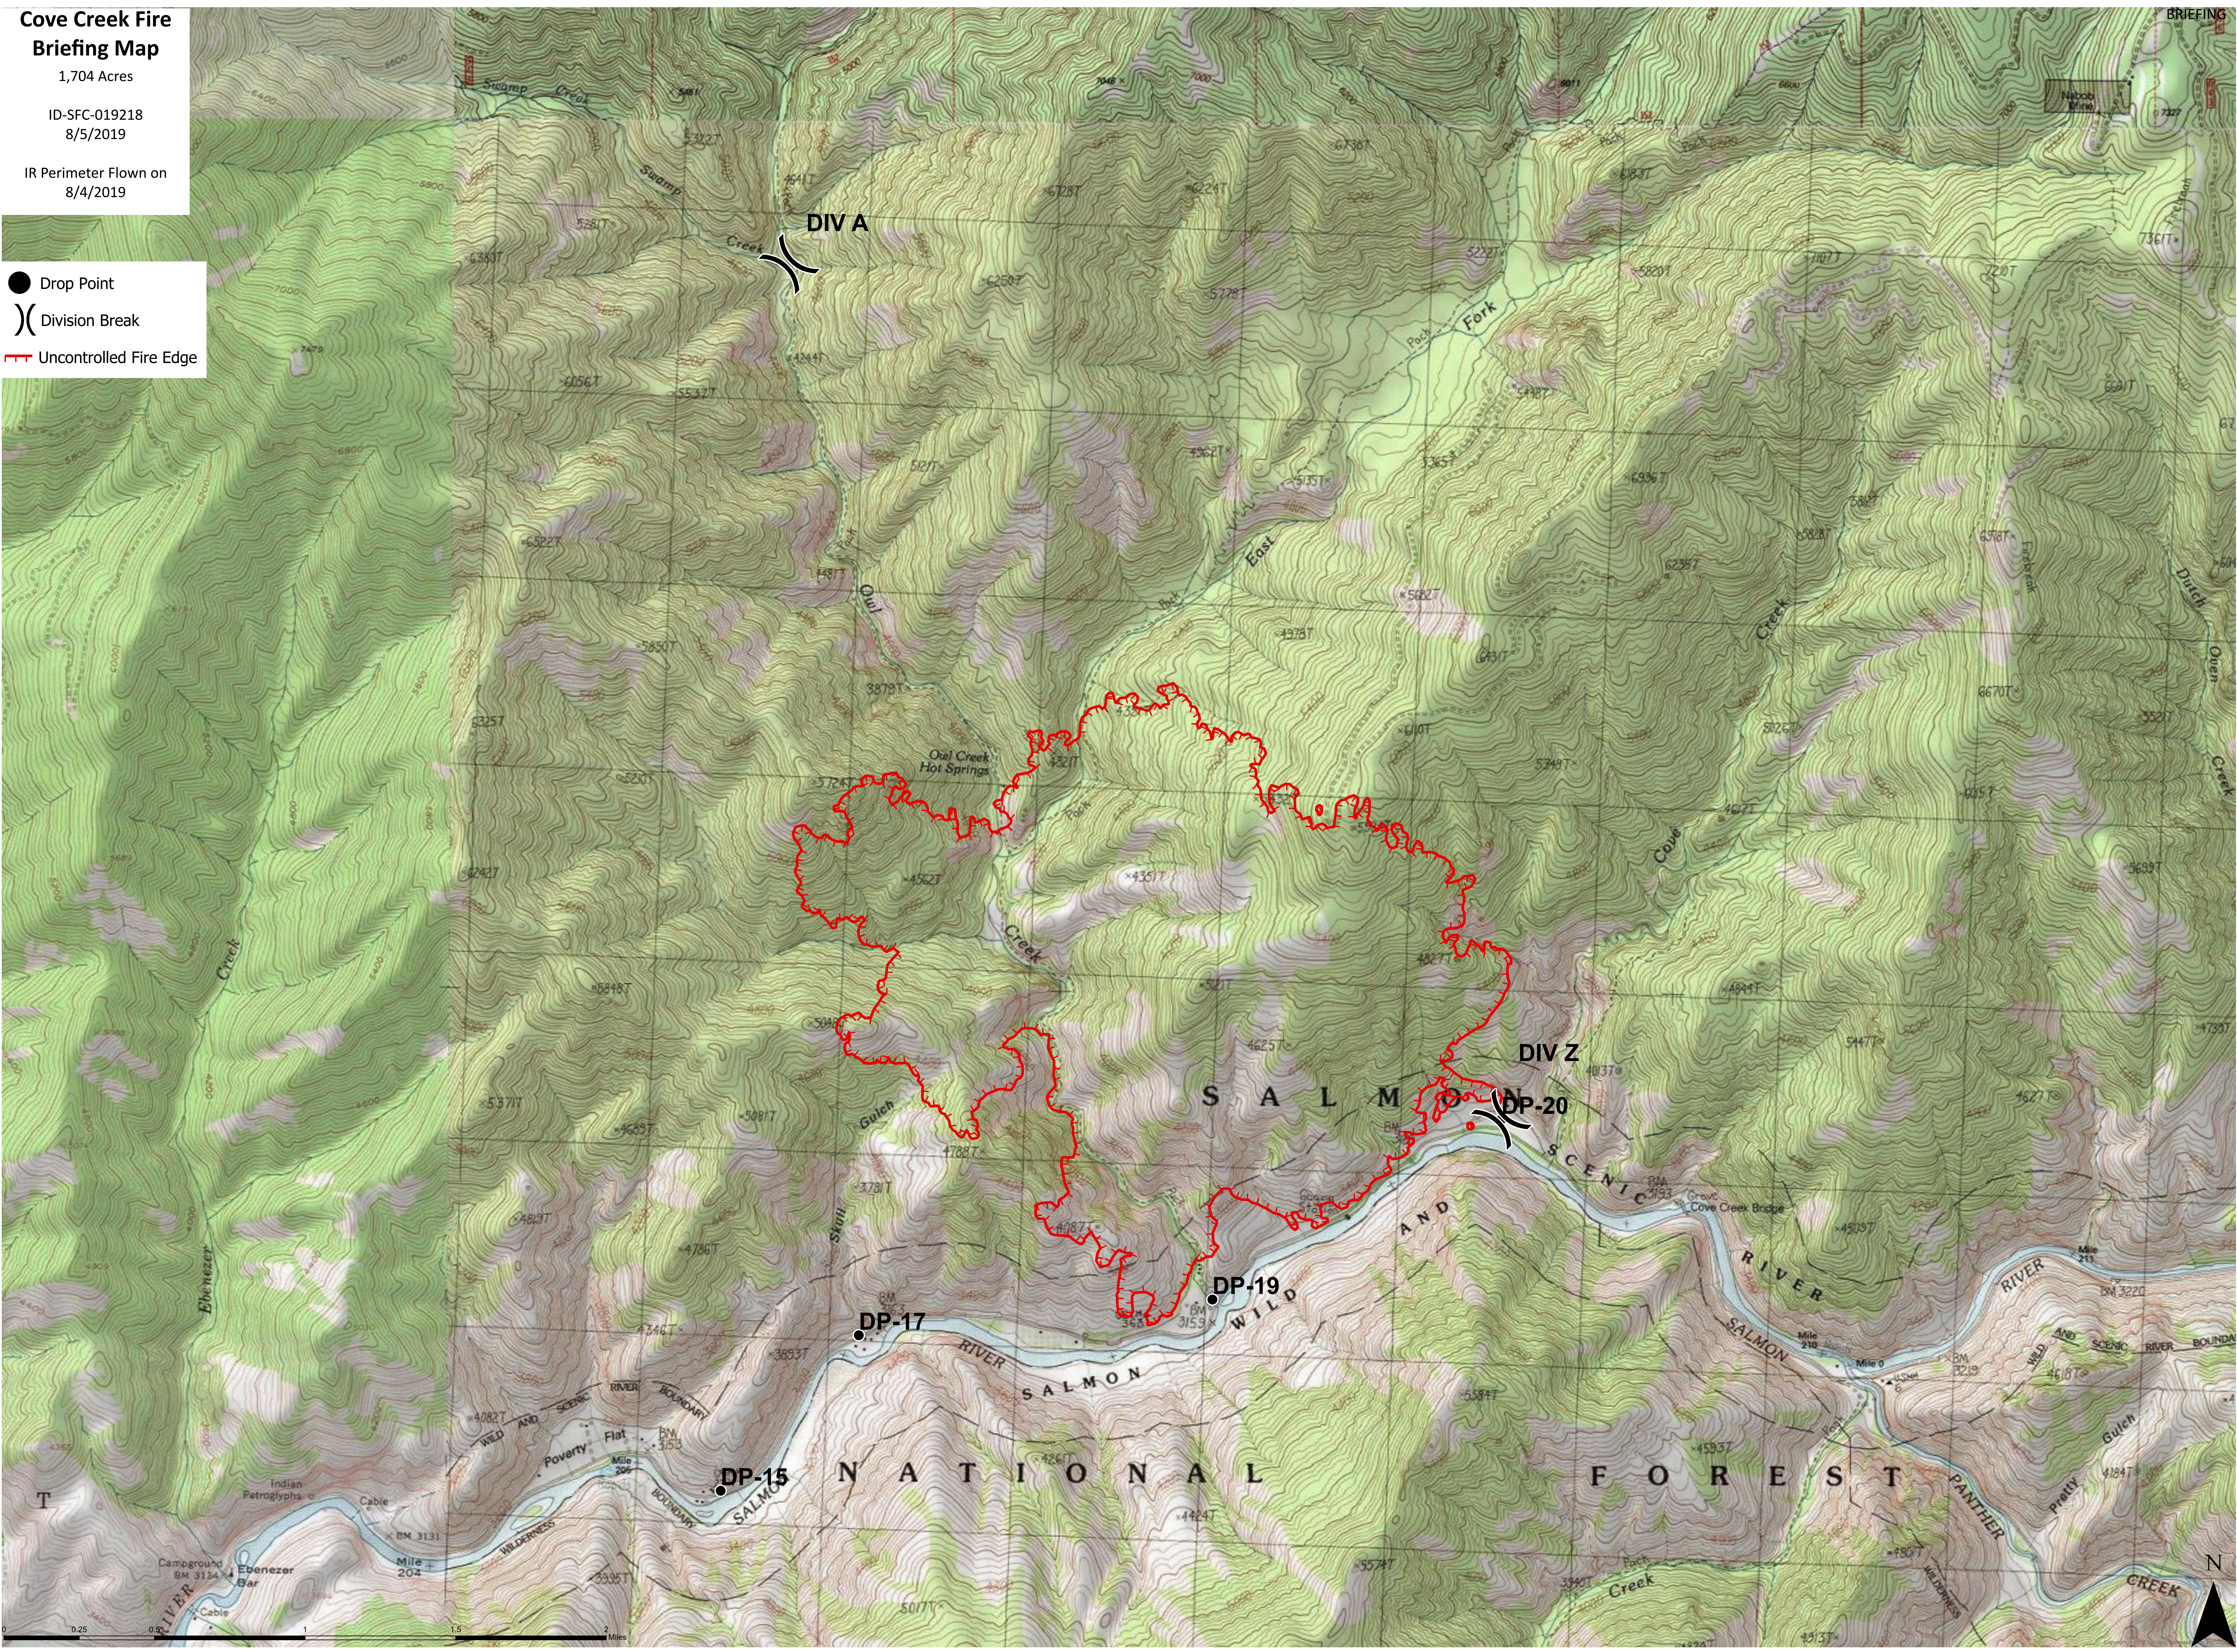

# Cove Creek Fire Briefing Map

1,704 Acres

ID-SFC-019218  
8/5/2019

IR Perimeter Flown on  
8/4/2019

- Drop Point
- ⌋ Division Break
- Uncontrolled Fire Edge

DIV A

DIV Z

DP-15

DP-17

DP-19

DP-20

0 0.25 0.5 1 1.5 2 Miles