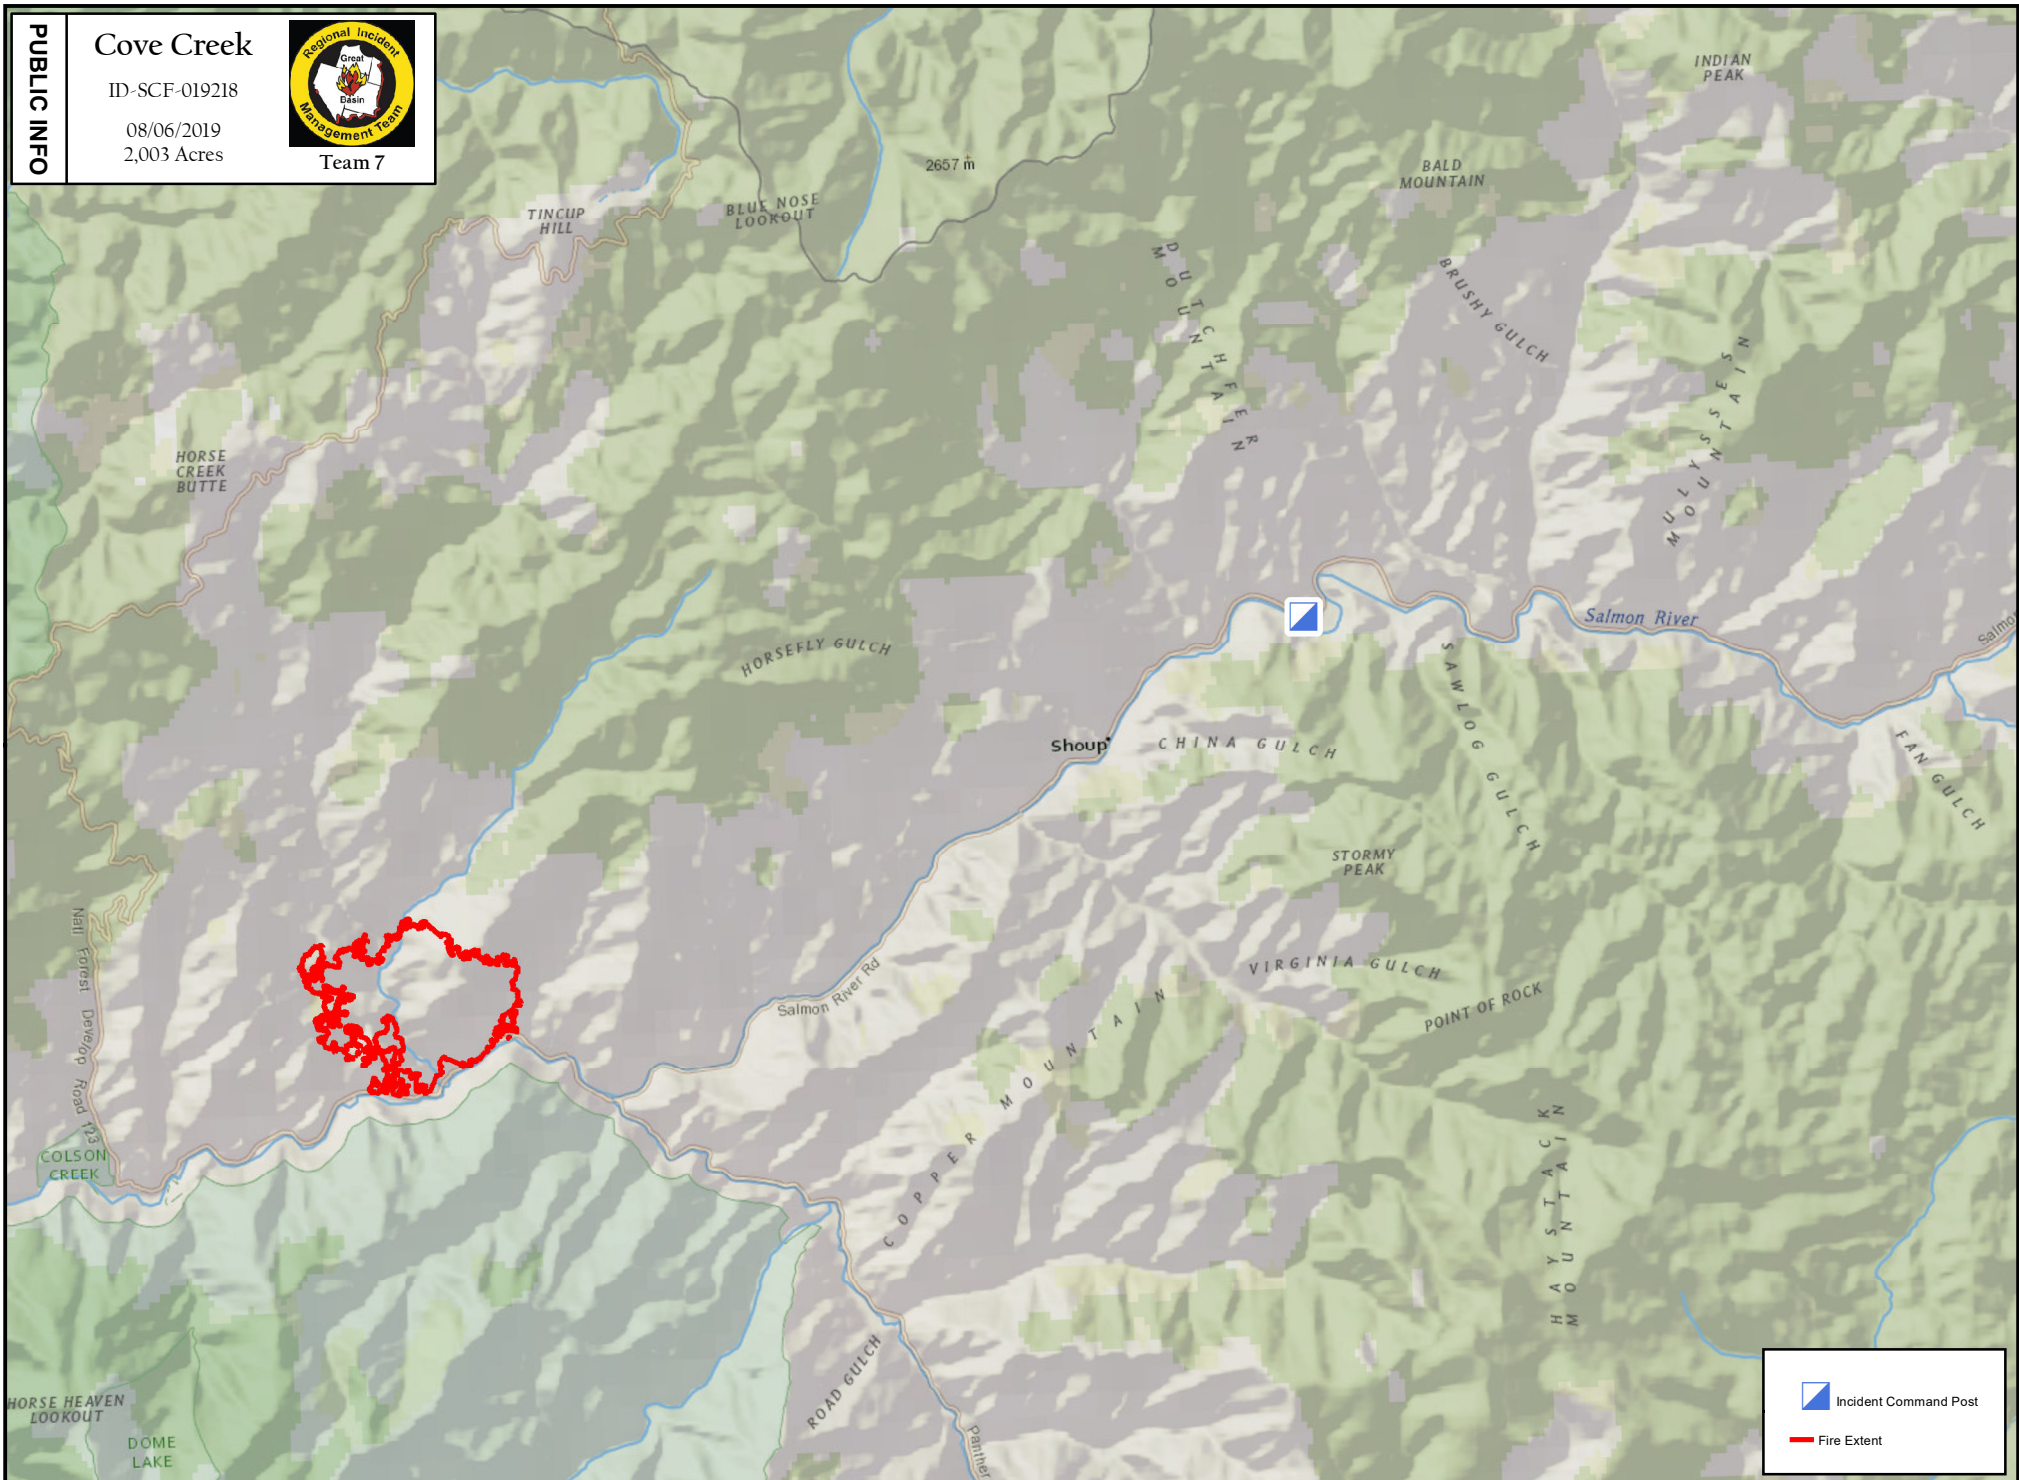

PUBLIC INFO

Cove Creek

ID-SCF-019218

08/06/2019
2,003 Acres

Team 7

 Incident Command Post
 Fire Extent

Coordinate System: NAD 1983 UTM Zone 11N
Map Scale: 1:150,000; 1 inch = 12,500 feet