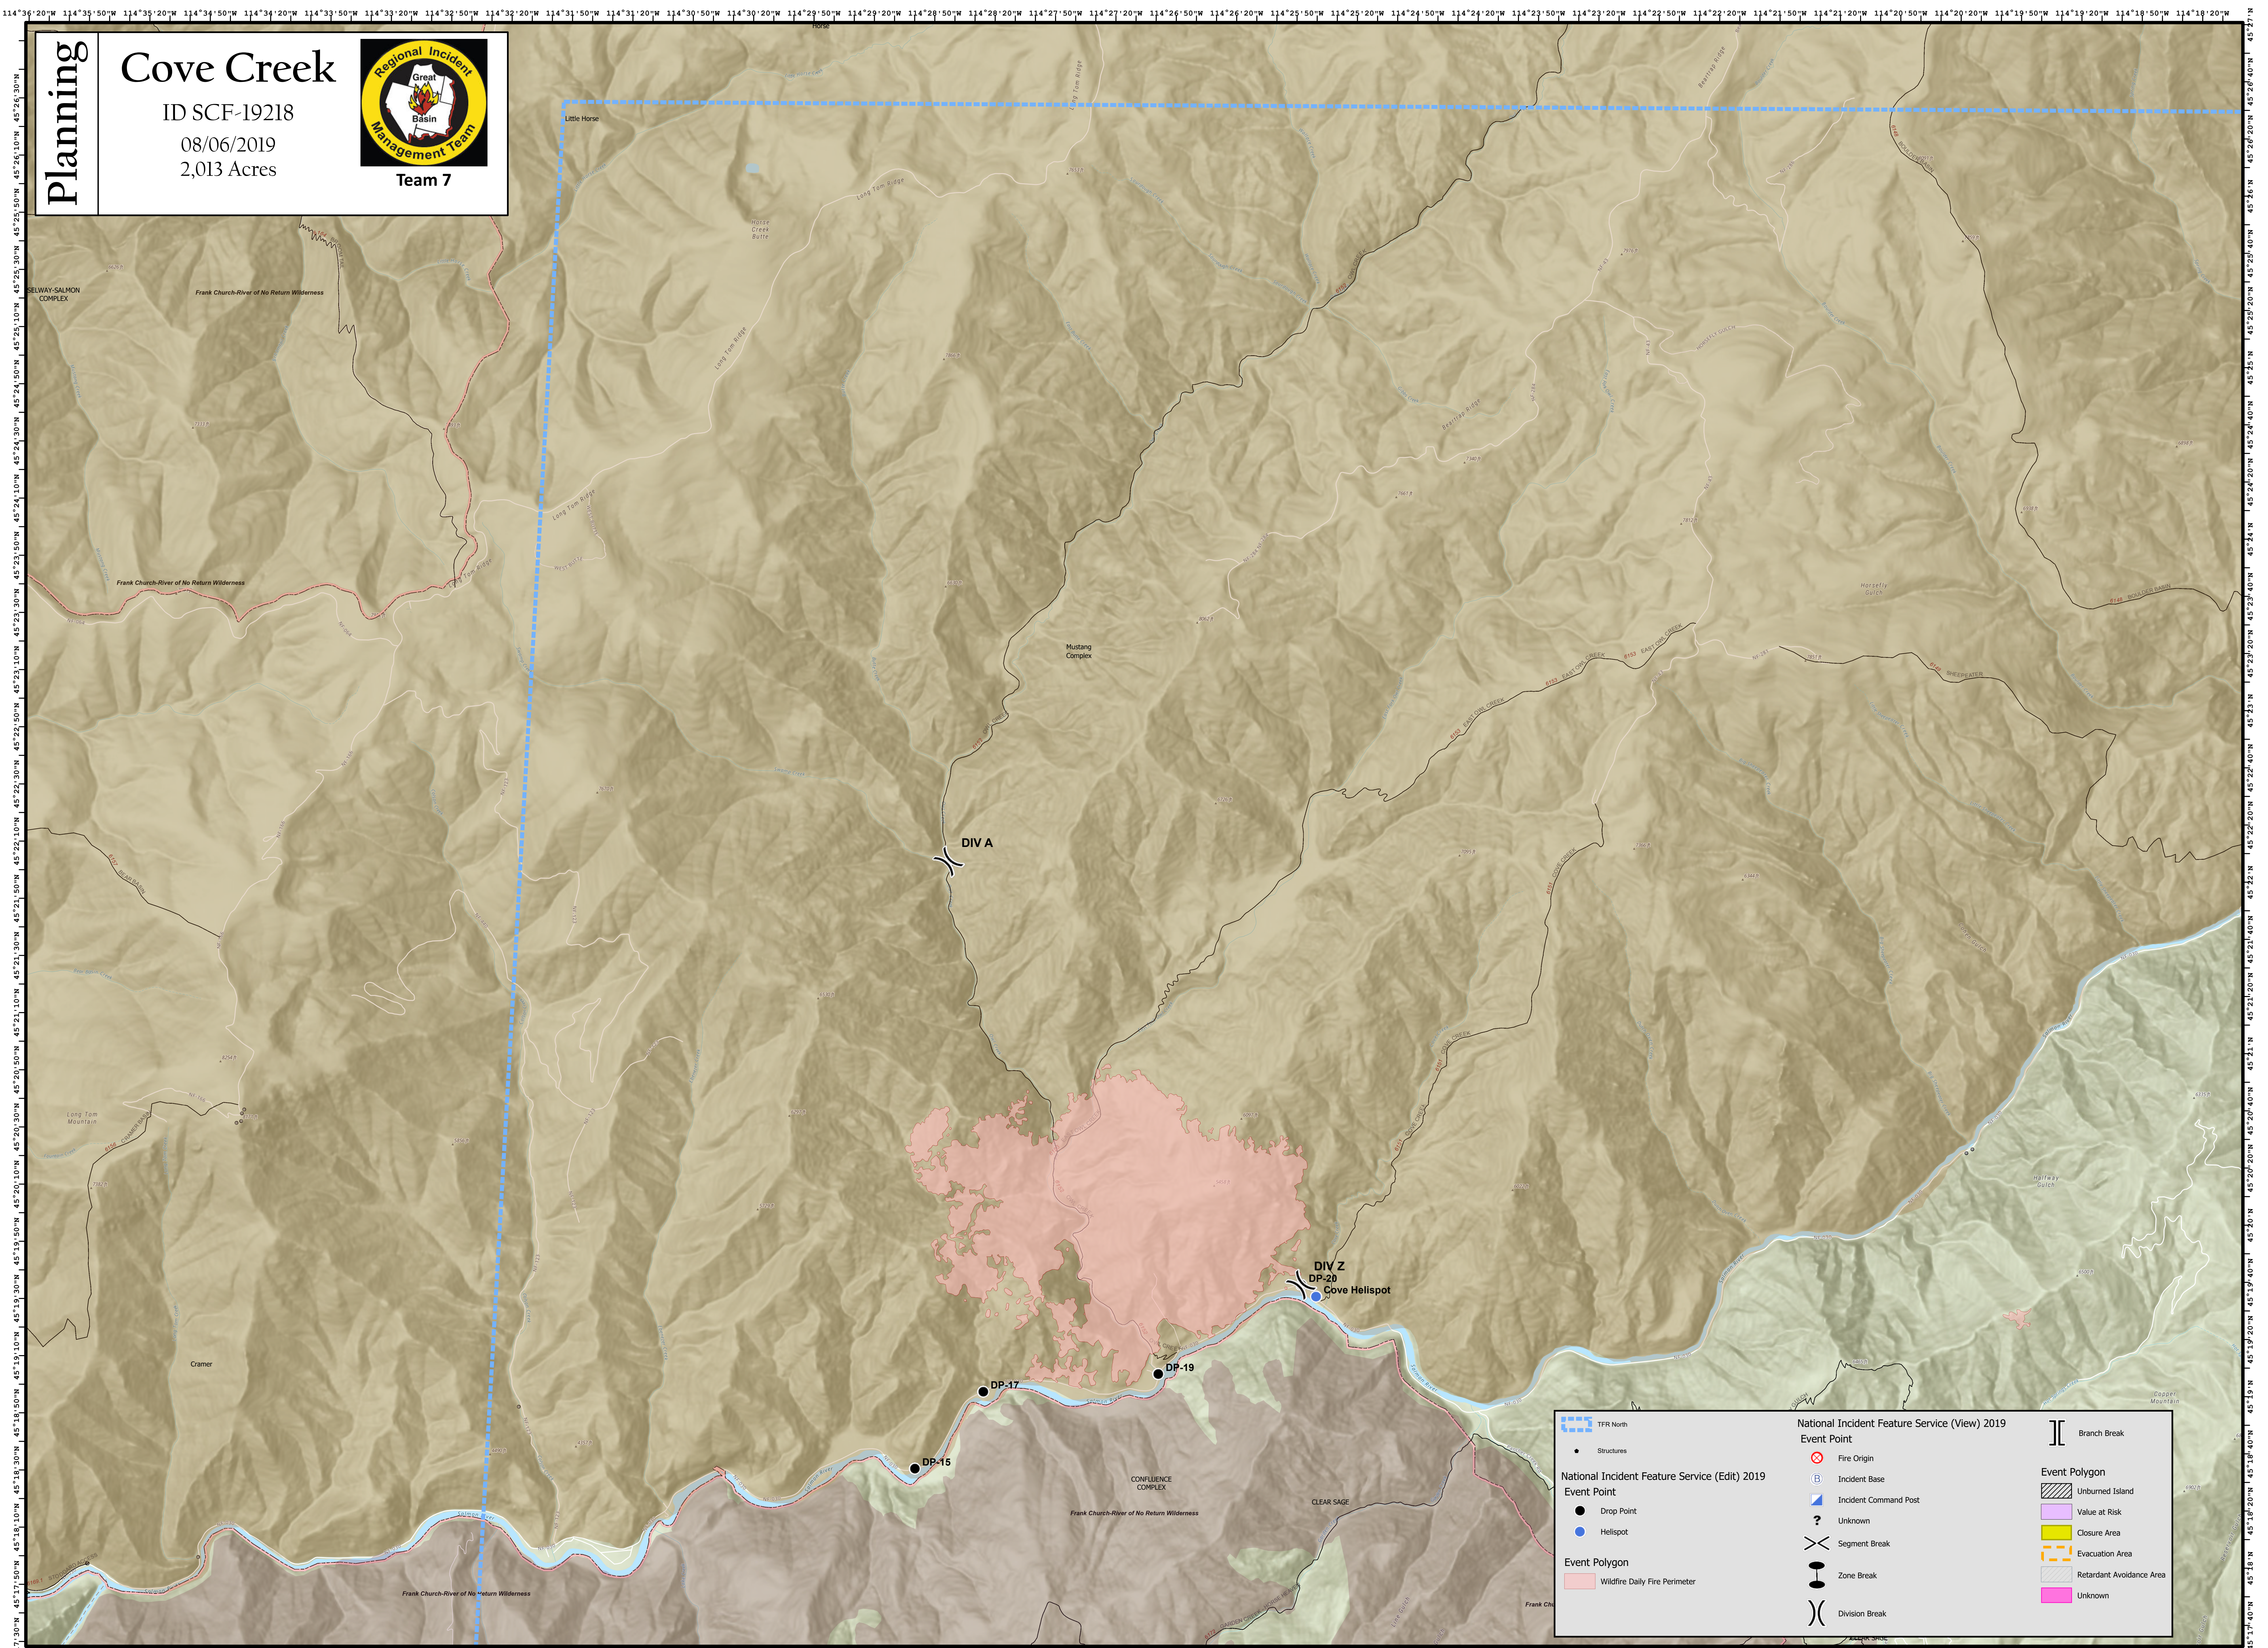

# Planning

## Cove Creek

ID SCF-19218  
08/06/2019  
2,013 Acres

Team 7

TFR North	Fire Origin	Branch Break
Structures	Incident Base	Unburned Island
Drop Point	Incident Command Post	Value at Risk
Helispot	Unknown	Closure Area
Wildfire Daily Fire Perimeter	Segment Break	Evacuation Area
	Zone Break	Retardant Avoidance Area
	Division Break	Unknown

Coordinate System: NAD 1983 Idaho TM  
Map Scale: 1:20,480, 1 inch = 1,707 feet