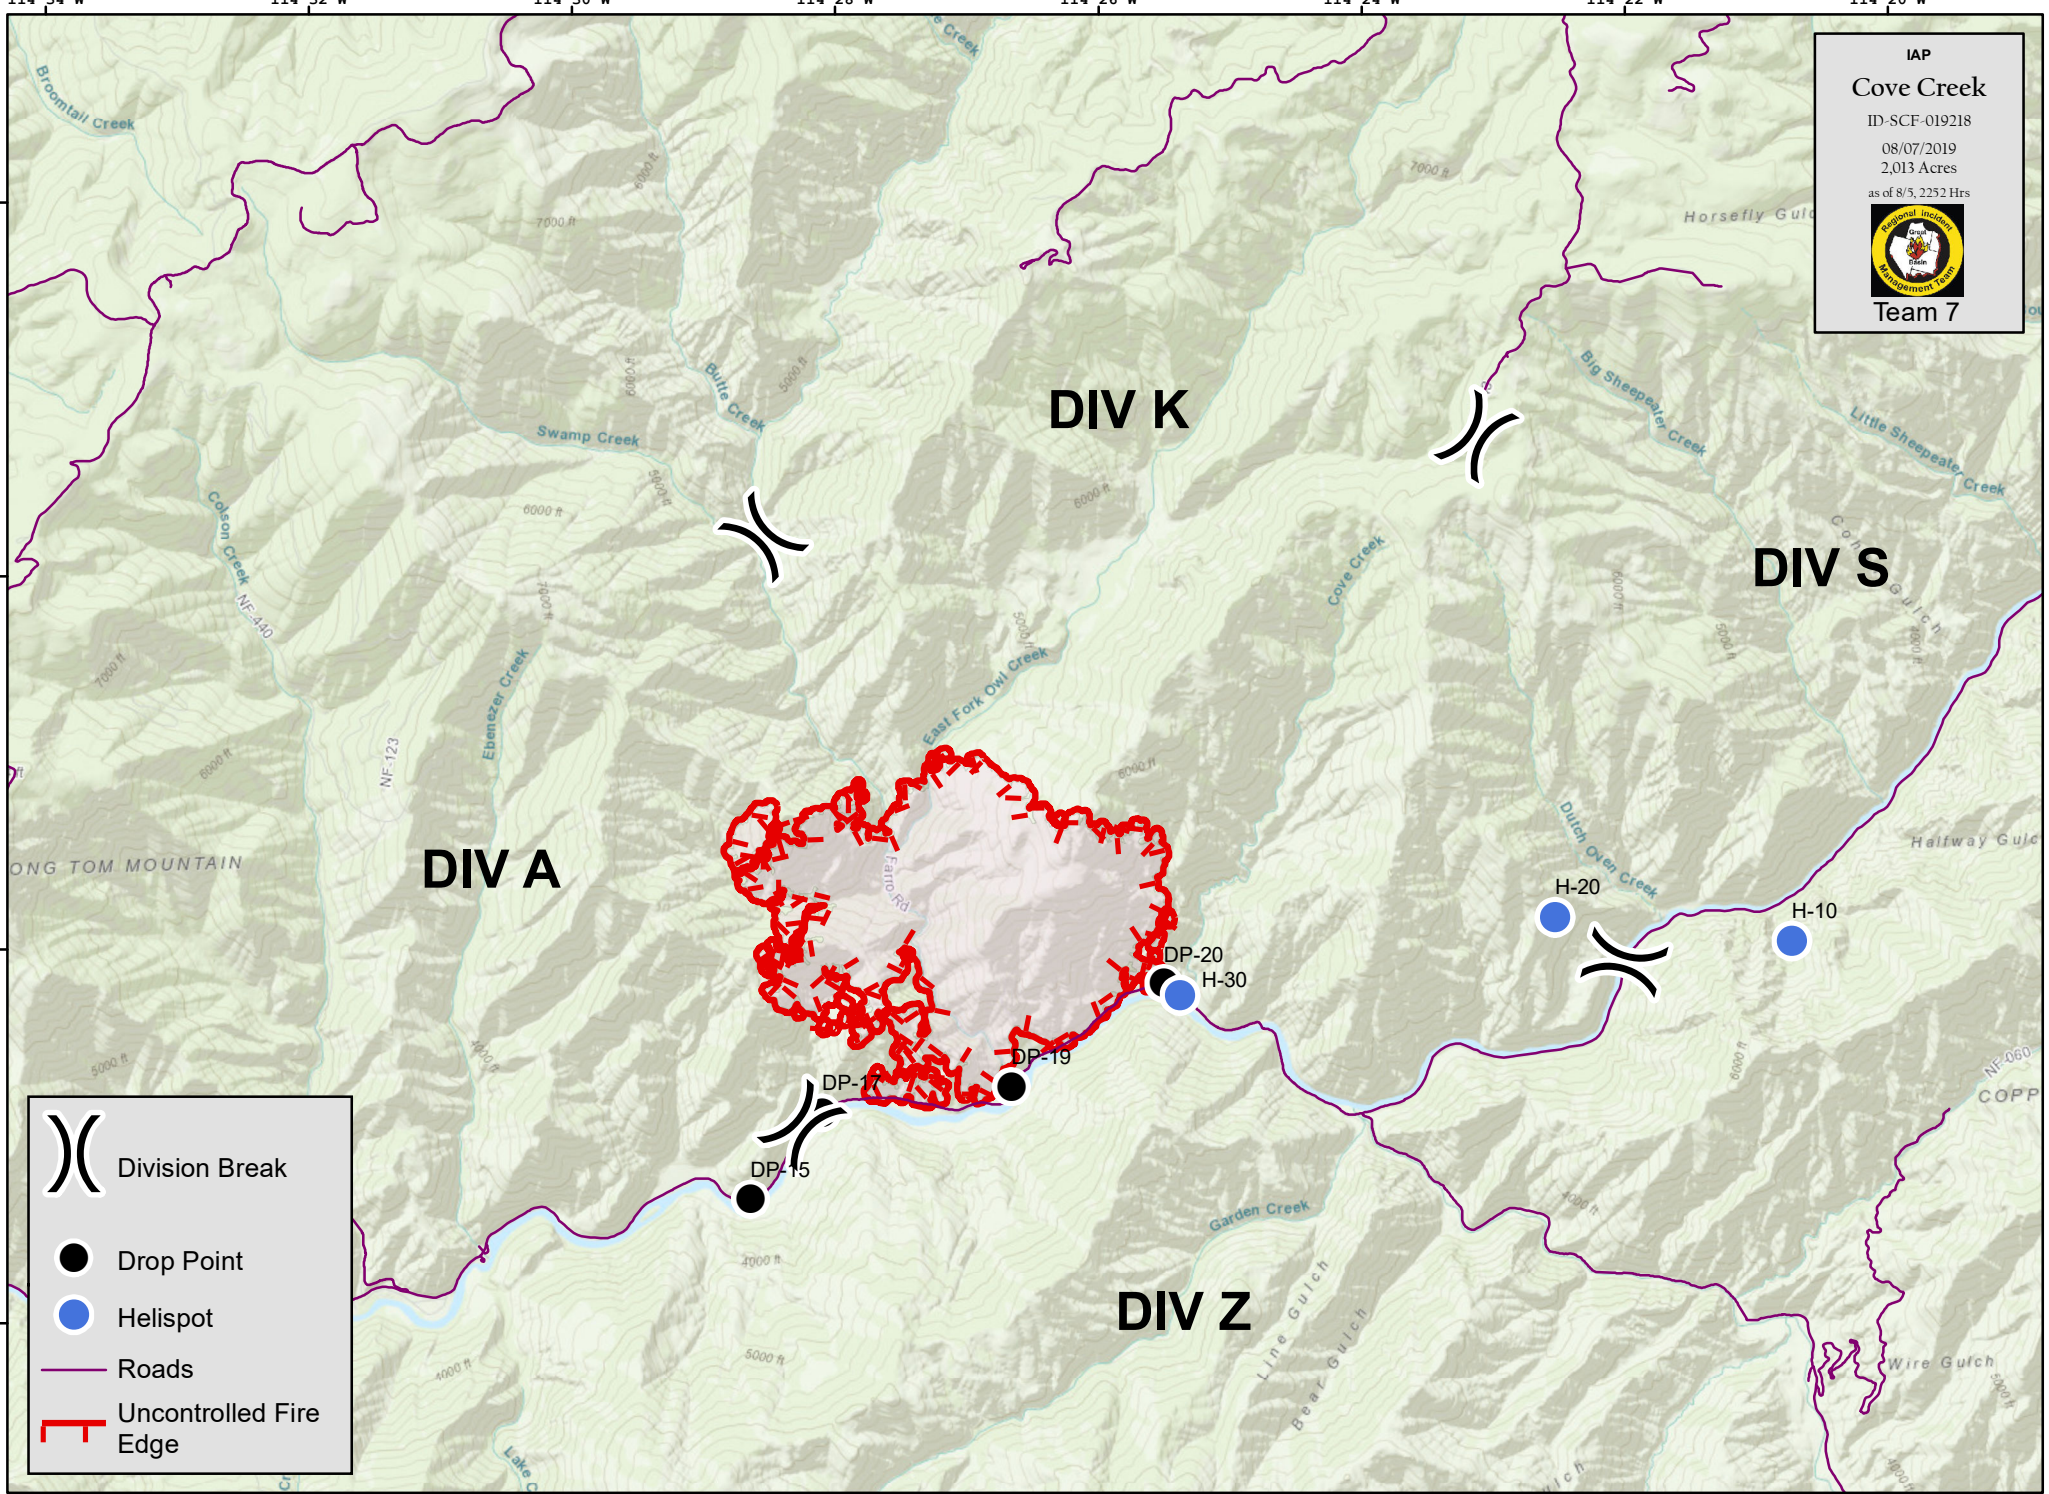

IAP
Cove Creek
 ID-SCF-019218
 08/07/2019
 2,013 Acres
 as of 8/5, 2252 Hrs

Team 7

 Division Break
 Drop Point
 Helispot
 Roads
 Uncontrolled Fire Edge

▲ **Coordinate System:** NAD 1983 UTM Zone 11N
 NORTH **Map Scale:** 1:75,000, 1 inch = 6,250 feet